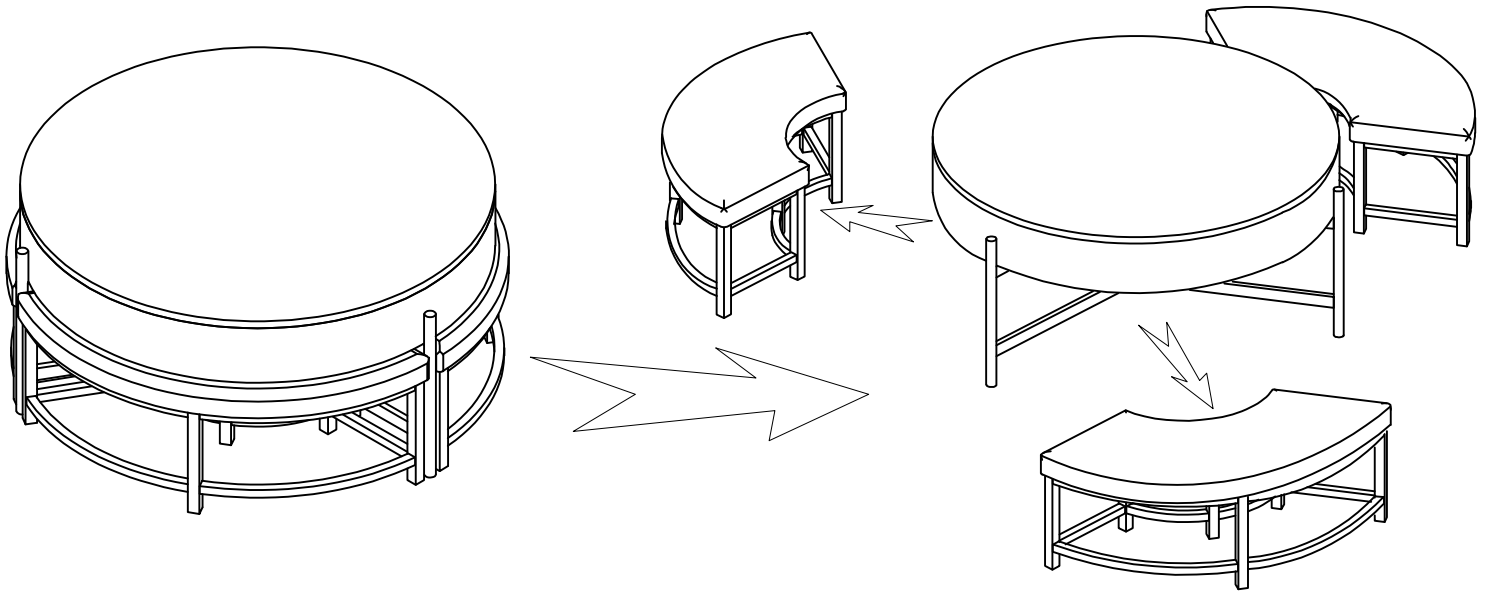

ASSEMBLY INSTRUCTION

Model: T42CT + 3 STOOLS-BLK

Description: COFFEE TABLE WITH 3 STOOLS

Thank you for purchasing this quality product. Be sure to check all packing material carefully for small parts that may have come loose inside the carton during shipment.

Step 1:

Step 2: The table top can lift up and down

Step 3: Completed