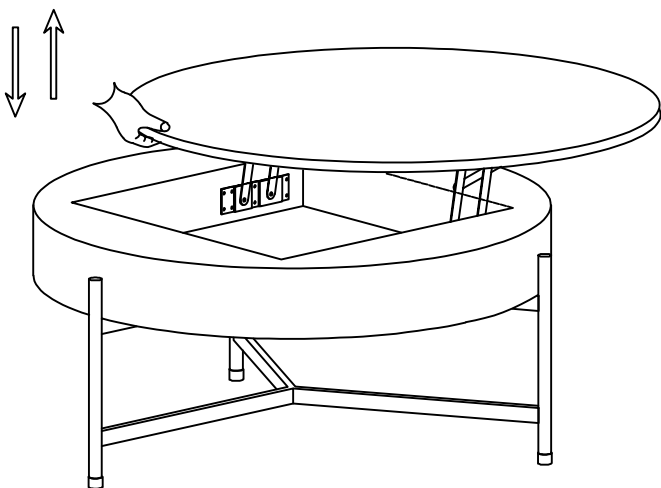

ASSEMBLY INSTRUCTION

Model: T42CT + 3 STOOLS-BLK

Description: COFFEE TABLE WITH 3 STOOLS

Thank you for purchasing this quality product. Be sure to check all packing material carefully for small parts that may have come loose inside the carton during shipment.

Step 1:

Step 2: The table top can lift up and down

Step 3: Completed