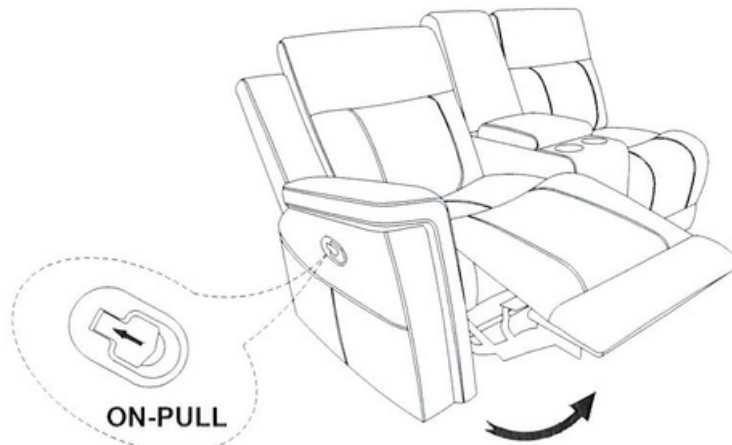

## Step 1:

Important:

1. Attach Backrest (B/C/D) to the Seat (A).
2. Attach the Left Wing (E) to the Left side of the Backrest (B).

## Step 2:

Important: Open the Footrest by pulling out the Switch.

Made in Vietnam

# ASSEMBLY INSTRUCTION

Model: U1797-RAF CRLS

Description: RIGHT ARM FACING CONSOLE RECLINING LOVESEAT

Thank you for purchasing this quality product. Be sure to check all packing material carefully for small parts that may have come loose inside the carton during shipment