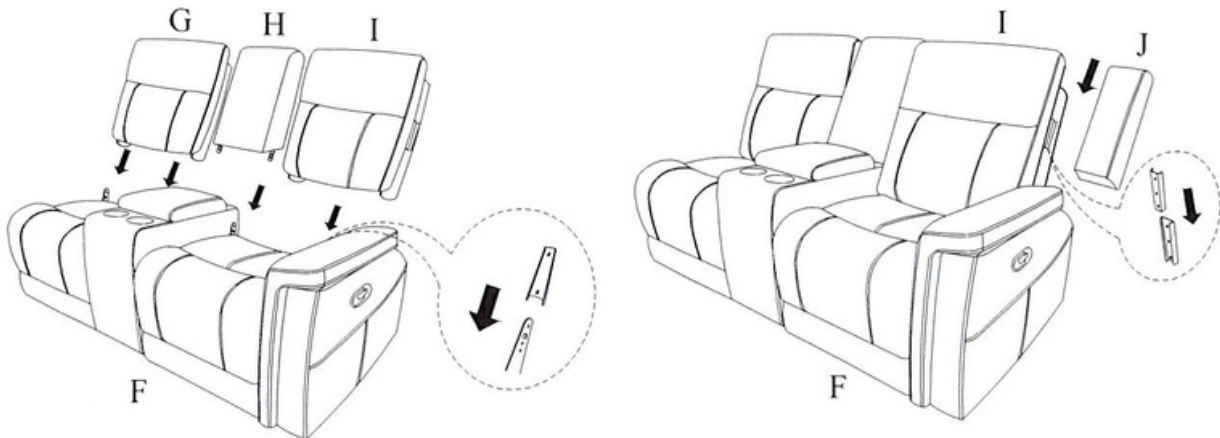

# ASSEMBLY INSTRUCTION

Model: U1797-RAF CRLS

Description: RIGHT ARM FACING CONSOLE RECLINING LOVESEAT

Thank you for purchasing this quality product. Be sure to check all packing material carefully for small parts that may have come loose inside the carton during shipment

## PARTS LIST:

NO.	DESCRIPTION	SKETCH	Q'TY
F	Right Seat		1 PC
G	Left Backrest(F)		1 PC
H	Console Backrest(F)		1 PC
I	Right Backrest(F)		1 PC
J	Right wing		1 PC

Part H Is Located Under The Sectional In Velcro Compartments

## Step 1:

Important:

1. Attach Backrest (G/H/I) to the Seat (F).
2. Attach the Right Wing (J) to the Right side of the Backrest (I).