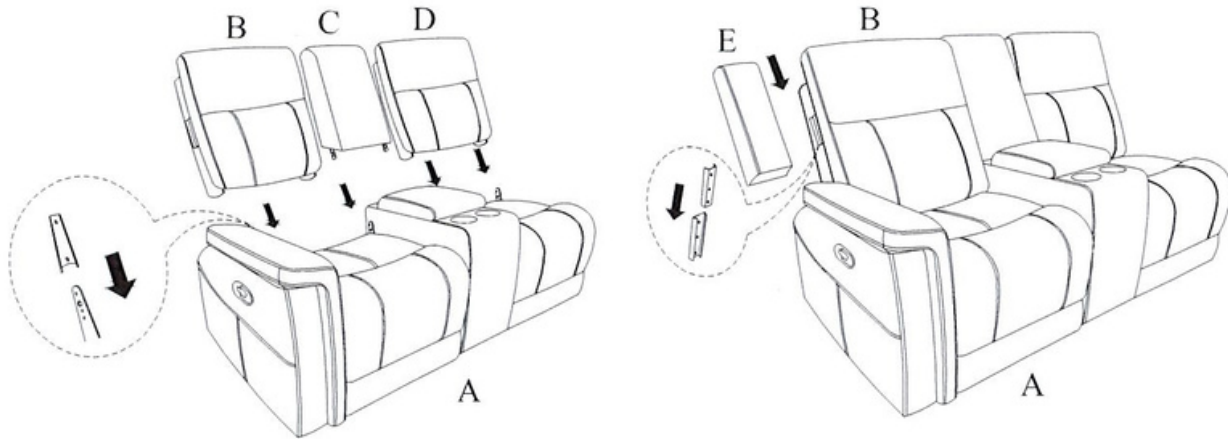

# ASSEMBLY INSTRUCTION

Model: U1797-LAF CRLS

Description: LEFT ARM FACING CONSOLE RECLINING LOVESEAT

Thank you for purchasing this quality product. Be sure to check all packing material carefully for small parts that may have come loose inside the carton during shipment

## PARTS LIST:

NO.	DESCRIPTION	SKETCH	Q'TY
A	Left Seat		1 PC
B	Left Backrest(A)		1 PC
C	Console Backrest(A)		1 PC
D	Right Backrest(A)		1 PC
E	Left wing		1 PC

Part C Is Located Under The Sectional In Velcro Compartments

## Step 1:

Important:

1. Attach Backrest (B/C/D) to the Seat (A).
2. Attach the Left Wing (E) to the Left side of the Backrest (B).

# ASSEMBLY INSTRUCTION

Model: U1797-RAF CRLS

Description: RIGHT ARM FACING CONSOLE RECLINING LOVESEAT

Thank you for purchasing this quality product. Be sure to check all packing material carefully for small parts that may have come loose inside the carton during shipment