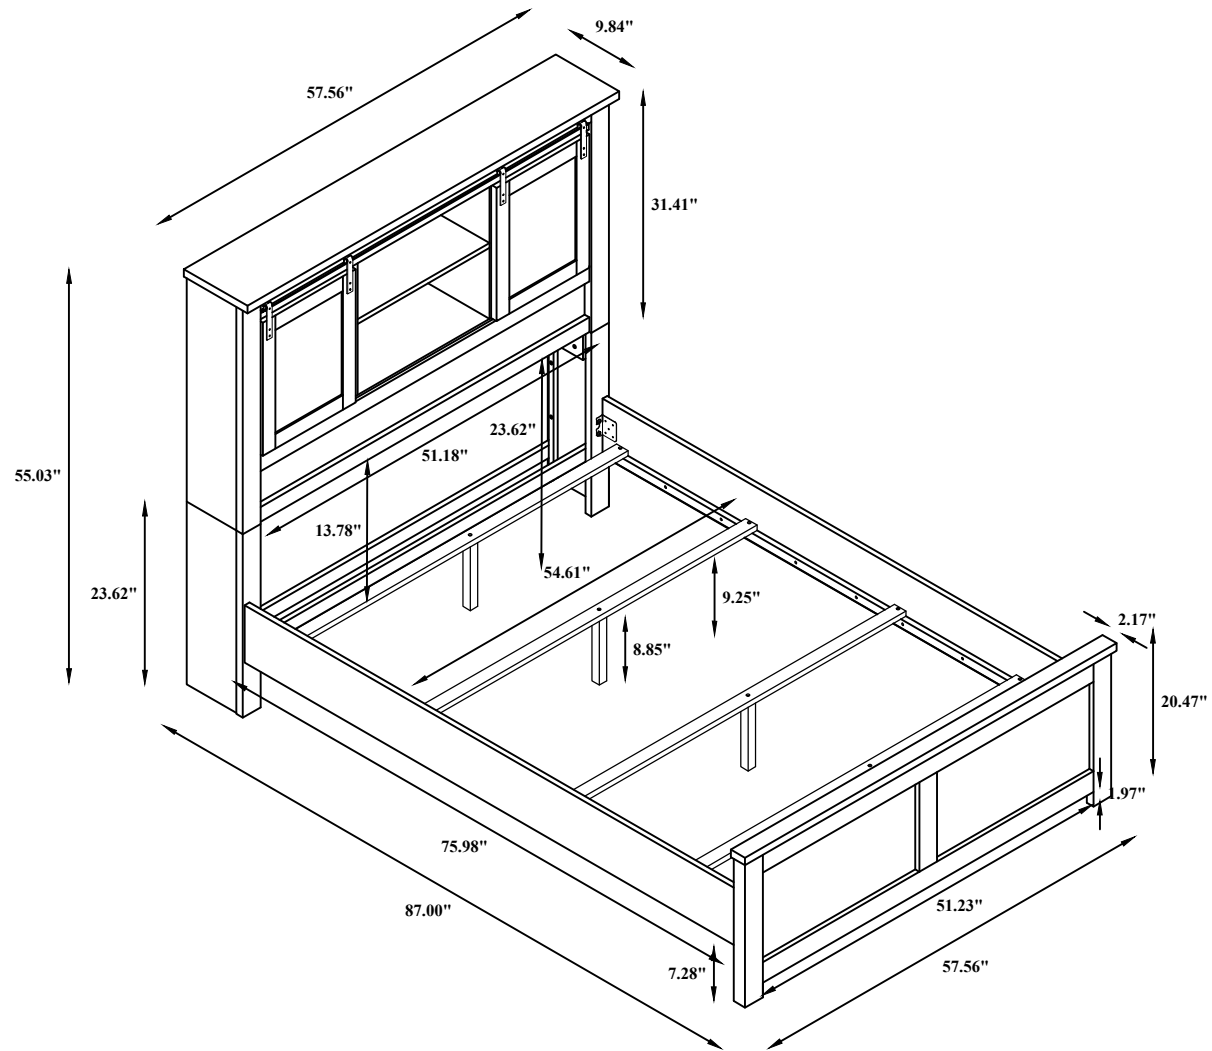

# LINE DRAWING

Inner Size: 1387mm x 1930mm

AVA FULL BED