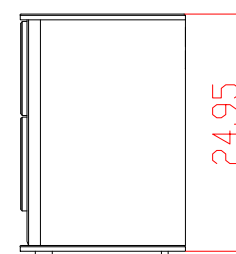

Top View

Front View

Side View

Top View

Front View

Side View

Top View

Front View

Side View

		Units : inch	
Model	: ASPEN 196	Date	: 02/08/2022
Description	: CHEST OF 5 DRAWERS		1 of 1

Top View

Front View

Side View

		Units : inch	
Model	: ASPEN 196	Date	: 02/08/2022
Description	: DRESSING TABLE WITH MIRROR		1 of 1

Top View

Front View

Side View

		Units : inch	
Model	: ASPEN 196	Date	: 02/08/2022
Description	: NIGHT STAND		1 of 1

Top View

Front View

Side View

		Units : inch	
Model	: ASPEN 196	Date	: 02/08/2022
Description	: STOOL		1 of 1

Top View

Front View

Side View

		Units : inch	
Model	: ASPEN 196	Date	: 02/08/2022
Description	: VANITY		1 of 1