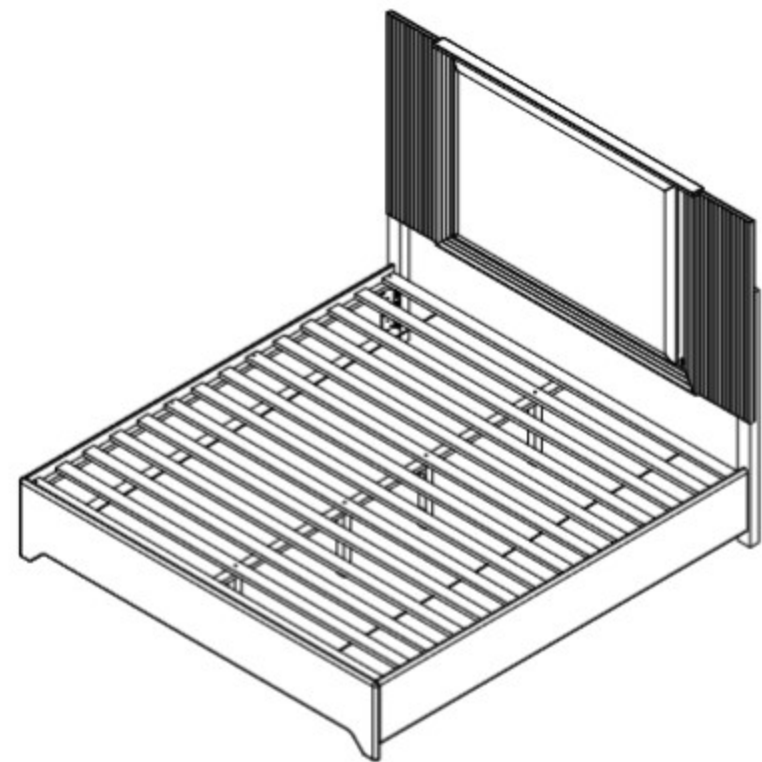

Top View

Front View

Side View

Top View

Front View

Side View

Top View

Front View

Side View

		Units : inch	
Model	: ASPEN 196	Date	: 02/08/2022
Description	: CHEST OF 5 DRAWERS		1 of 1

Top View

Front View

Side View

		Units : inch	
Model	: ASPEN 196	Date	: 02/08/2022
Description	: DRESSING TABLE WITH MIRROR		1 of 1

Top View

Front View

Side View

		Units : inch	
Model	: ASPEN 196	Date	: 02/08/2022
Description	: NIGHT STAND		1 of 1

Top View

Front View

Side View

		Units : inch	
Model	: ASPEN 196	Date	: 02/08/2022
Description	: STOOL		1 of 1

Top View

Front View

Side View

		Units : inch	
Model	: ASPEN 196	Date	: 02/08/2022
Description	: VANITY		1 of 1