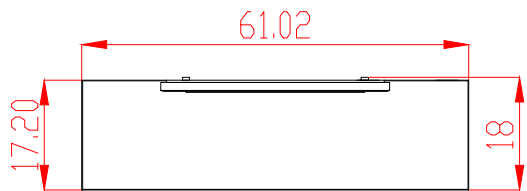

Top View

Front View

Side View

Top View

Front View

Side View

Top View

Front View

Side View

		Units : inch	
Model	: ASPEN 196	Date	: 02/08/2022
Description	: CHEST OF 5 DRAWERS		1 of 1

Top View

Front View

Side View

		Units : inch	
Model	: ASPEN 196	Date	: 02/08/2022
Description	: DRESSING TABLE WITH MIRROR		1 of 1

Top View

Front View

Side View

		Units : inch	
Model	: ASPEN 196	Date	: 02/08/2022
Description	: NIGHT STAND		1 of 1

Top View

Front View

Side View

		Units : inch	
Model	: ASPEN 196	Date	: 02/08/2022
Description	: STOOL		1 of 1