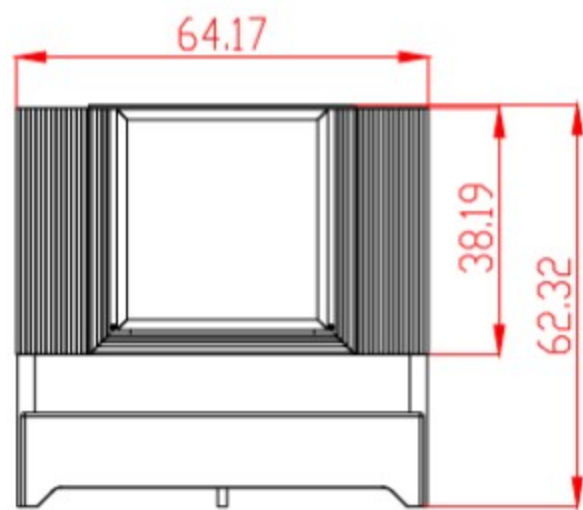

Top View

Front View

Side View

Top View

Front View

Side View

Top View

Front View

Side View

		Units : inch	
Model	: ASPEN 196	Date	: 02/08/2022
Description	: CHEST OF 5 DRAWERS		1 of 1

Top View

Front View

Side View

		Units : inch	
Model	: ASPEN 196	Date	: 02/08/2022
Description	: DRESSING TABLE WITH MIRROR		1 of 1

Top View

Front View

Side View

		Units : inch	
Model	: ASPEN 196	Date	: 02/08/2022
Description	: NIGHT STAND		1 of 1

Top View

Front View

Side View

		Units : inch	
Model	: ASPEN 196	Date	: 02/08/2022
Description	: STOOL		1 of 1

Top View

Front View

Side View

		Units : inch	
Model	: ASPEN 196	Date	: 02/08/2022
Description	: VANITY		1 of 1