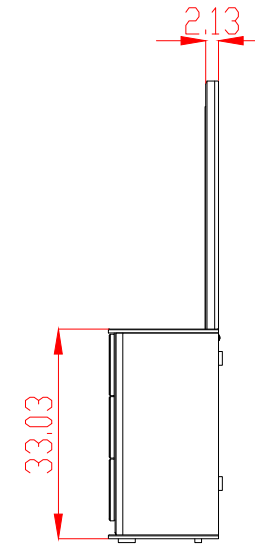

Side View

		Units : inch	
Model	: ASPEN 196	Date	: 02/08/2022
Description	: CHEST OF 5 DRAWERS		1 of 1

Top View

Front View

Side View

		Units : inch	
Model	: ASPEN 196	Date	: 02/08/2022
Description	: DRESSING TABLE WITH MIRROR		1 of 1

Top View

Front View

Side View

		Units : inch	
Model	: ASPEN 196	Date	: 02/08/2022
Description	: NIGHT STAND		1 of 1

Top View

Front View

Side View

		Units : inch	
Model	: ASPEN 196	Date	: 02/08/2022
Description	: STOOL		1 of 1

Top View

Front View

Side View

		Units : inch	
Model	: ASPEN 196	Date	: 02/08/2022
Description	: VANITY		1 of 1