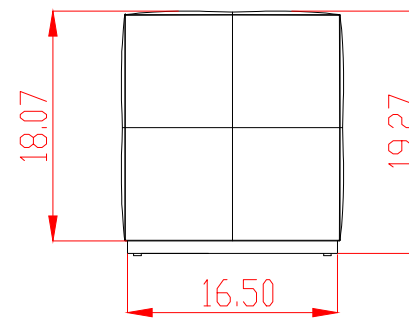

Side View

		Units : inch	
Model	: ASPEN 196	Date	: 02/08/2022
Description	: CHEST OF 5 DRAWERS		1 of 1

Top View

Front View

Side View

		Units : inch	
Model	: ASPEN 196	Date	: 02/08/2022
Description	: DRESSING TABLE WITH MIRROR		1 of 1

Top View

Front View

Side View

		Units : inch	
Model	: ASPEN 196	Date	: 02/08/2022
Description	: NIGHT STAND		1 of 1

Top View

Front View

Side View

		Units : inch	
Model	: ASPEN 196	Date	: 02/08/2022
Description	: STOOL		1 of 1

Top View

Front View

Side View

		Units : inch	
Model	: ASPEN 196	Date	: 02/08/2022
Description	: VANITY		1 of 1