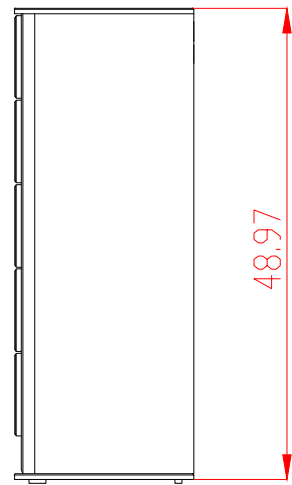

Top View

Front View

Side View

Top View

Front View

Side View

Top View

Front View

Side View

		Units : inch	
Model	: ASPEN 196	Date	: 02/08/2022
Description	: CHEST OF 5 DRAWERS		1 of 1

Top View

Front View

Side View

		Units : inch	
Model	: ASPEN 196	Date	: 02/08/2022
Description	: DRESSING TABLE WITH MIRROR		1 of 1

Top View

Front View

Side View

		Units : inch	
Model	: ASPEN 196	Date	: 02/08/2022
Description	: NIGHT STAND		1 of 1

Top View

Front View

Side View

		Units : inch	
Model	: ASPEN 196	Date	: 02/08/2022
Description	: STOOL		1 of 1

Top View

Front View

Side View

		Units : inch	
Model	: ASPEN 196	Date	: 02/08/2022
Description	: VANITY		1 of 1