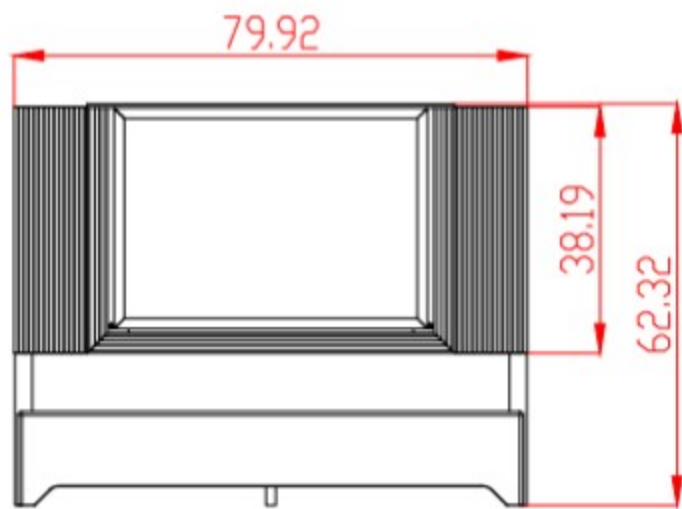

Top View

Front View

Side View

Top View

Front View

Side View

Top View

Front View

Side View

		Units : inch	
Model	: ASPEN 196	Date	: 02/08/2022
Description	: CHEST OF 5 DRAWERS		1 of 1

Top View

Front View

Side View

		Units : inch	
Model	: ASPEN 196	Date	: 02/08/2022
Description	: DRESSING TABLE WITH MIRROR		1 of 1

Top View

Front View

Side View

		Units : inch	
Model	: ASPEN 196	Date	: 02/08/2022
Description	: NIGHT STAND		1 of 1

Top View

Front View

Side View

		Units : inch	
Model	: ASPEN 196	Date	: 02/08/2022
Description	: STOOL		1 of 1

Top View

Front View

Side View

		Units : inch	
Model	: ASPEN 196	Date	: 02/08/2022
Description	: VANITY		1 of 1