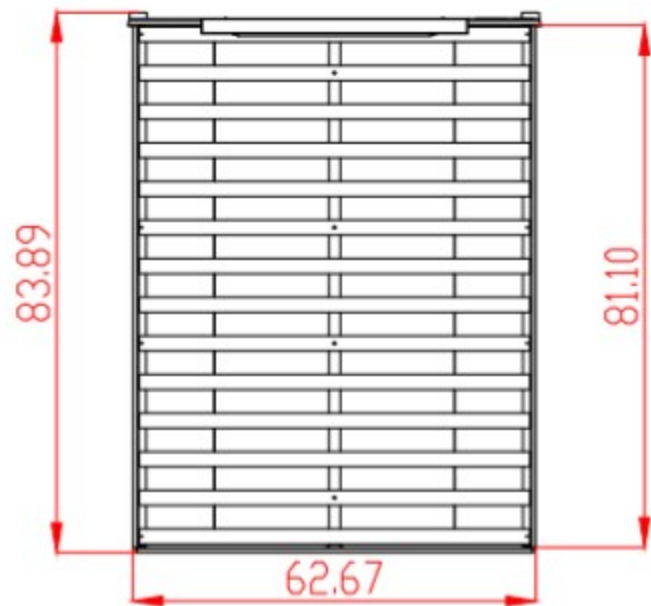

Top View

Front View

Side View

Top View

Front View

Side View

Top View

Front View

Side View

		Units : inch	
Model	: ASPEN 196	Date	: 02/08/2022
Description	: CHEST OF 5 DRAWERS		1 of 1

Top View

Front View

Side View

		Units : inch	
Model	: ASPEN 196	Date	: 02/08/2022
Description	: DRESSING TABLE WITH MIRROR		1 of 1

Top View

Front View

Side View

		Units : inch	
Model	: ASPEN 196	Date	: 02/08/2022
Description	: NIGHT STAND		1 of 1

Top View

Front View

Side View

		Units : inch	
Model	: ASPEN 196	Date	: 02/08/2022
Description	: STOOL		1 of 1

Top View

Front View

Side View

		Units : inch	
Model	: ASPEN 196	Date	: 02/08/2022
Description	: VANITY		1 of 1