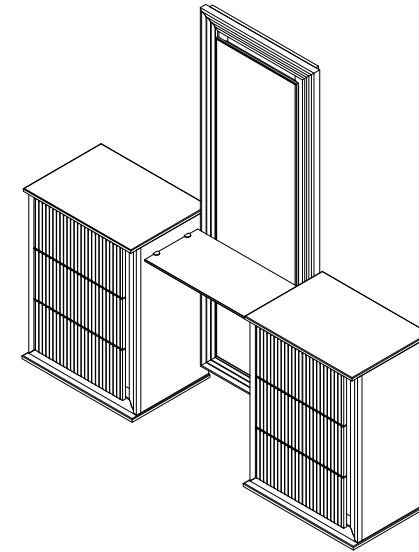

Top View

Front View

Side View

Top View

Front View

Side View

Top View

Front View

Side View

		Units : inch	
Model	: ASPEN 196	Date	: 02/08/2022
Description	: CHEST OF 5 DRAWERS		1 of 1

Top View

Front View

Side View

		Units : inch	
Model	: ASPEN 196	Date	: 02/08/2022
Description	: DRESSING TABLE WITH MIRROR		1 of 1

Top View

Front View

Side View

		Units : inch	
Model	: ASPEN 196	Date	: 02/08/2022
Description	: NIGHT STAND		1 of 1

Top View

Front View

Side View

		Units : inch	
Model	: ASPEN 196	Date	: 02/08/2022
Description	: STOOL		1 of 1

Top View

Front View

Side View

		Units : inch	
Model	: ASPEN 196	Date	: 02/08/2022
Description	: VANITY		1 of 1