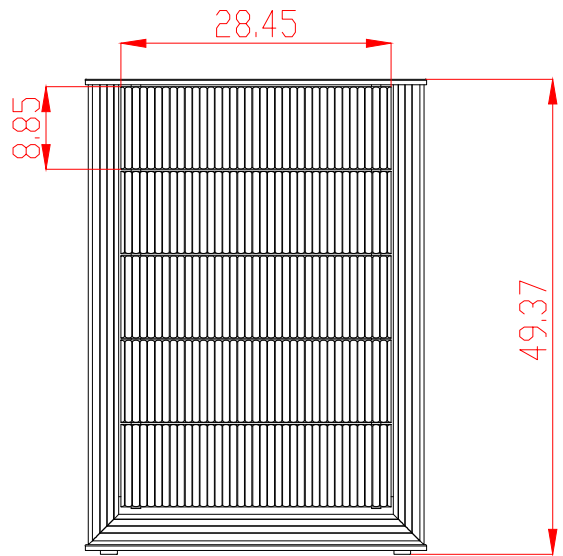

Top View

Front View

Side View

Top View

Front View

Side View

Top View

Front View

Side View

		Units : inch	
Model	: ASPEN 196	Date	: 02/08/2022
Description	: CHEST OF 5 DRAWERS		1 of 1

Top View

Front View

Side View

		Units : inch	
Model	: ASPEN 196	Date	: 02/08/2022
Description	: DRESSING TABLE WITH MIRROR		1 of 1

Top View

Front View

Side View

		Units : inch	
Model	: ASPEN 196	Date	: 02/08/2022
Description	: NIGHT STAND		1 of 1

Top View

Front View

Side View

		Units : inch	
Model	: ASPEN 196	Date	: 02/08/2022
Description	: STOOL		1 of 1

Top View

Front View

Side View

		Units : inch	
Model	: ASPEN 196	Date	: 02/08/2022
Description	: VANITY		1 of 1