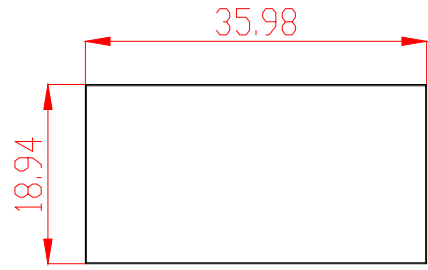

Top View

Front View

Side View

Top View

Front View

Side View

Top View

Front View

Side View

		Units : inch	
Model	: ASPEN 196	Date	: 02/08/2022
Description	: CHEST OF 5 DRAWERS		1 of 1

Top View

Front View

Side View

		Units : inch	
Model	: ASPEN 196	Date	: 02/08/2022
Description	: DRESSING TABLE WITH MIRROR		1 of 1