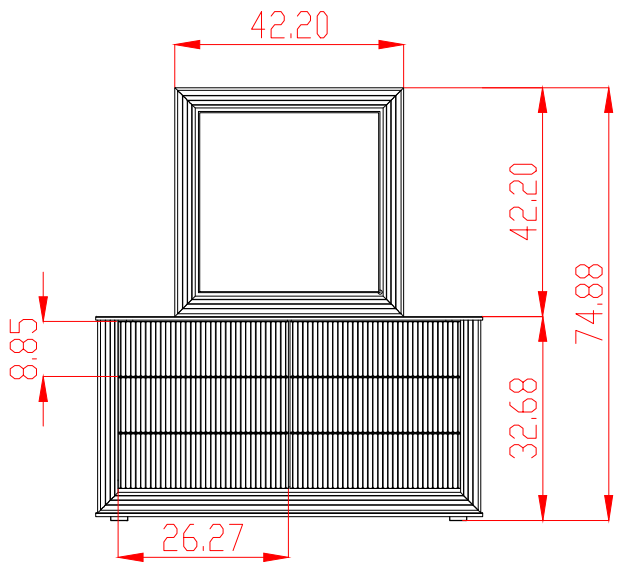

Top View

Front View

Side View

Top View

Front View

Side View

Top View

Front View

Side View

		Units : inch	
Model	: ASPEN 196	Date	: 02/08/2022
Description	: CHEST OF 5 DRAWERS		1 of 1

Top View

Front View

Side View

		Units : inch	
Model	: ASPEN 196	Date	: 02/08/2022
Description	: DRESSING TABLE WITH MIRROR		1 of 1

Top View

Front View

Side View

		Units : inch	
Model	: ASPEN 196	Date	: 02/08/2022
Description	: NIGHT STAND		1 of 1

Top View

Front View

Side View

		Units : inch	
Model	: ASPEN 196	Date	: 02/08/2022
Description	: STOOL		1 of 1

Top View

Front View

Side View

		Units : inch	
Model	: ASPEN 196	Date	: 02/08/2022
Description	: VANITY		1 of 1