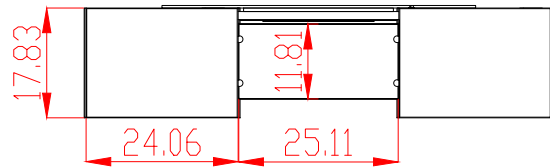

Side View

		Units : inch	
Model	: ASPEN 196	Date	: 02/08/2022
Description	: CHEST OF 5 DRAWERS		1 of 1

Top View

Front View

Side View

		Units : inch	
Model	: ASPEN 196	Date	: 02/08/2022
Description	: DRESSING TABLE WITH MIRROR		1 of 1

Top View

Front View

Side View

		Units : inch	
Model	: ASPEN 196	Date	: 02/08/2022
Description	: NIGHT STAND		1 of 1

Top View

Front View

Side View

		Units : inch	
Model	: ASPEN 196	Date	: 02/08/2022
Description	: STOOL		1 of 1

Top View

Front View

Side View

		Units : inch	
Model	: ASPEN 196	Date	: 02/08/2022
Description	: VANITY		1 of 1