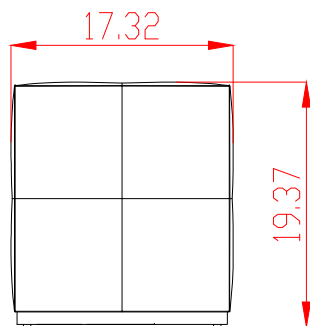

Side View

		Units : inch	
Model	: ASPEN 196	Date	: 02/08/2022
Description	: CHEST OF 5 DRAWERS		1 of 1

Top View

Front View

Side View

		Units : inch	
Model	: ASPEN 196	Date	: 02/08/2022
Description	: DRESSING TABLE WITH MIRROR		1 of 1

Top View

Front View

Side View

		Units : inch	
Model	: ASPEN 196	Date	: 02/08/2022
Description	: NIGHT STAND		1 of 1

Top View

Front View

Side View

		Units : inch	
Model	: ASPEN 196	Date	: 02/08/2022
Description	: STOOL		1 of 1

Top View

Front View

Side View

		Units : inch	
Model	: ASPEN 196	Date	: 02/08/2022
Description	: VANITY		1 of 1