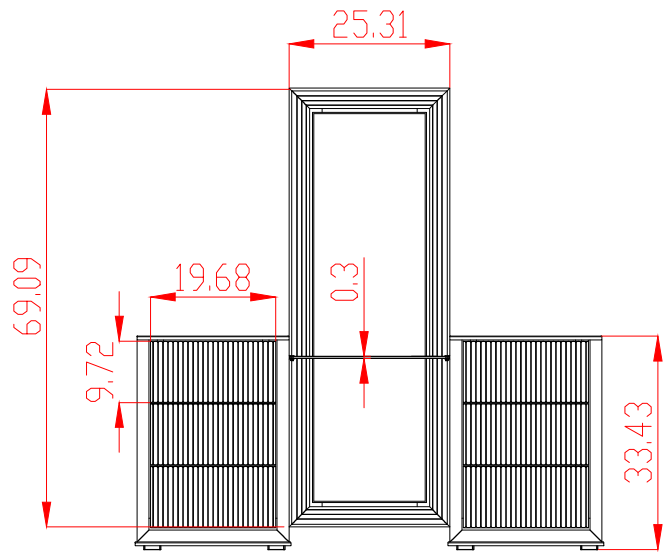

Side View

		Units : inch	
Model	: ASPEN 196	Date	: 02/08/2022
Description	: CHEST OF 5 DRAWERS		1 of 1

Top View

Front View

Side View

		Units : inch	
Model	: ASPEN 196	Date	: 02/08/2022
Description	: DRESSING TABLE WITH MIRROR		1 of 1

Top View

Front View

Side View

		Units : inch	
Model	: ASPEN 196	Date	: 02/08/2022
Description	: NIGHT STAND		1 of 1

Top View

Front View

Side View

		Units : inch	
Model	: ASPEN 196	Date	: 02/08/2022
Description	: STOOL		1 of 1

Top View

Front View

Side View

		Units : inch	
Model	: ASPEN 196	Date	: 02/08/2022
Description	: VANITY		1 of 1