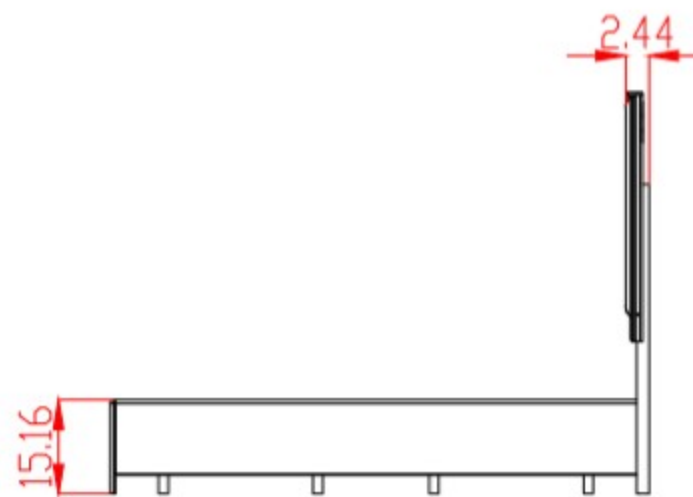

Top View

Front View

Side View

Top View

Front View

Side View

Top View

Front View

Side View

		Units : inch	
Model	: ASPEN 196	Date	: 02/08/2022
Description	: CHEST OF 5 DRAWERS		1 of 1

Top View

Front View

Side View

		Units : inch	
Model	: ASPEN 196	Date	: 02/08/2022
Description	: DRESSING TABLE WITH MIRROR		1 of 1

Top View

Front View

Side View

		Units : inch	
Model	: ASPEN 196	Date	: 02/08/2022
Description	: NIGHT STAND		1 of 1

Top View

Front View

Side View

		Units : inch	
Model	: ASPEN 196	Date	: 02/08/2022
Description	: STOOL		1 of 1

Top View

Front View

Side View

		Units : inch	
Model	: ASPEN 196	Date	: 02/08/2022
Description	: VANITY		1 of 1