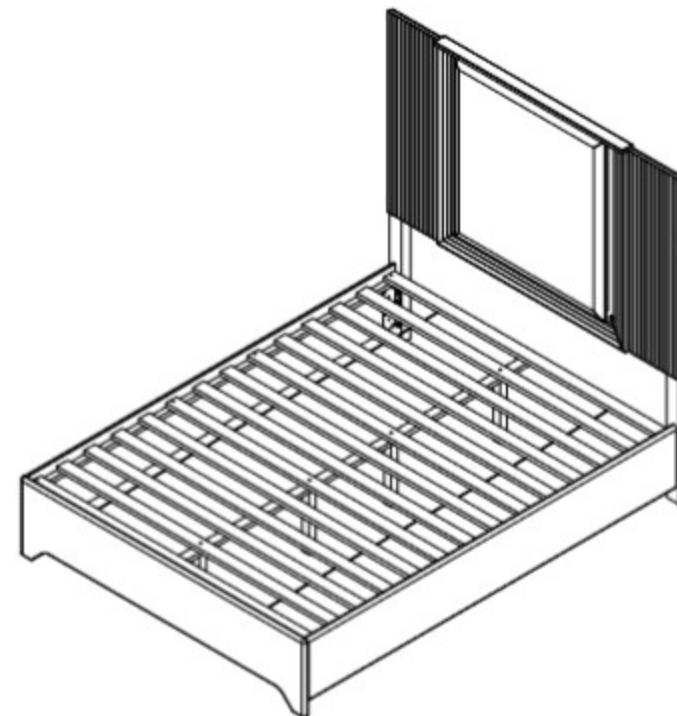

Top View

Front View

Side View

Top View

Front View

Side View

Top View

Front View

Side View

		Units : inch	
Model	: ASPEN 196	Date	: 02/08/2022
Description	: CHEST OF 5 DRAWERS		1 of 1

Top View

Front View

Side View

		Units : inch	
Model	: ASPEN 196	Date	: 02/08/2022
Description	: DRESSING TABLE WITH MIRROR		1 of 1

Top View

Front View

Side View

		Units : inch	
Model	: ASPEN 196	Date	: 02/08/2022
Description	: NIGHT STAND		1 of 1

Top View

Front View

Side View

		Units : inch	
Model	: ASPEN 196	Date	: 02/08/2022
Description	: STOOL		1 of 1