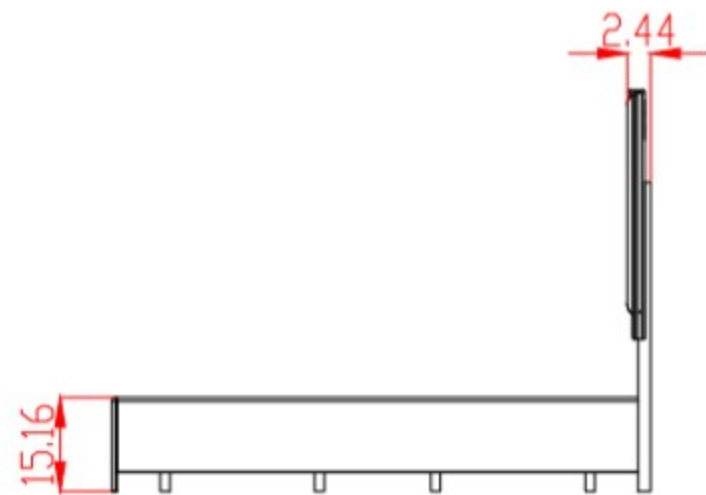

Top View

Front View

Side View

Top View

Front View

Side View

Top View

Front View

Side View

		Units : inch	
Model	: ASPEN 196	Date	: 02/08/2022
Description	: CHEST OF 5 DRAWERS		1 of 1

Top View

Front View

Side View

		Units : inch	
Model	: ASPEN 196	Date	: 02/08/2022
Description	: DRESSING TABLE WITH MIRROR		1 of 1

Top View

Front View

Side View

		Units : inch	
Model	: ASPEN 196	Date	: 02/08/2022
Description	: NIGHT STAND		1 of 1

Top View

Front View

Side View

		Units : inch	
Model	: ASPEN 196	Date	: 02/08/2022
Description	: STOOL		1 of 1

Top View

Front View

Side View

		Units : inch	
Model	: ASPEN 196	Date	: 02/08/2022
Description	: VANITY		1 of 1