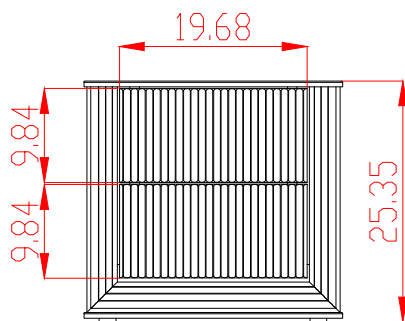

Top View

Front View

Side View

Top View

Front View

Side View

Top View

Front View

Side View

		Units : inch	
Model	: ASPEN 196	Date	: 02/08/2022
Description	: CHEST OF 5 DRAWERS		1 of 1

Top View

Front View

Side View

		Units : inch	
Model	: ASPEN 196	Date	: 02/08/2022
Description	: DRESSING TABLE WITH MIRROR		1 of 1

Top View

Front View

Side View

		Units : inch	
Model	: ASPEN 196	Date	: 02/08/2022
Description	: NIGHT STAND		1 of 1

Top View

Front View

Side View

		Units : inch	
Model	: ASPEN 196	Date	: 02/08/2022
Description	: STOOL		1 of 1

Top View

Front View

Side View

		Units : inch	
Model	: ASPEN 196	Date	: 02/08/2022
Description	: VANITY		1 of 1