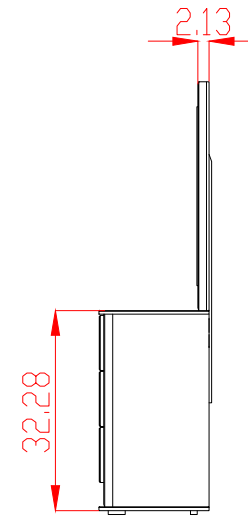

Top View

Front View

Side View

Top View

Front View

Side View

Top View

Front View

Side View

		Units : inch	
Model	: ASPEN 196	Date	: 02/08/2022
Description	: CHEST OF 5 DRAWERS		1 of 1

Top View

Front View

Side View

		Units : inch	
Model	: ASPEN 196	Date	: 02/08/2022
Description	: DRESSING TABLE WITH MIRROR		1 of 1

Top View

Front View

Side View

		Units : inch	
Model	: ASPEN 196	Date	: 02/08/2022
Description	: NIGHT STAND		1 of 1

Top View

Front View

Side View

		Units : inch	
Model	: ASPEN 196	Date	: 02/08/2022
Description	: STOOL		1 of 1

Top View

Front View

Side View

		Units : inch	
Model	: ASPEN 196	Date	: 02/08/2022
Description	: VANITY		1 of 1