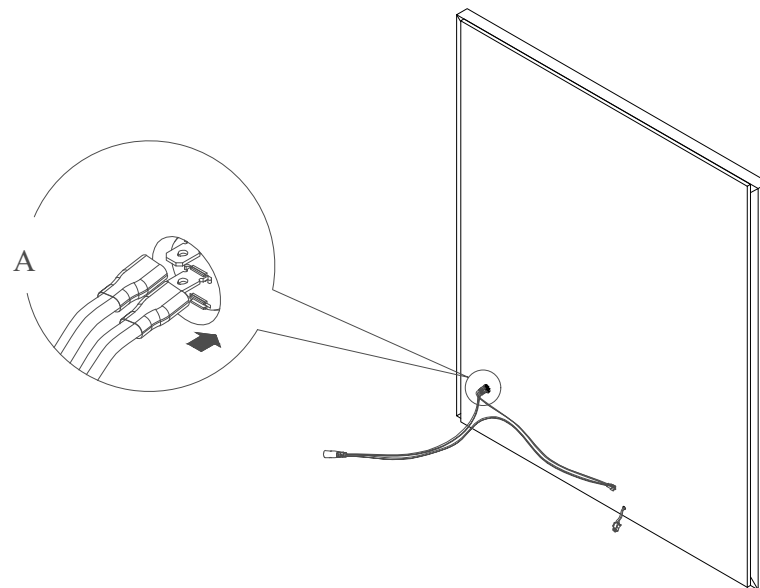

HARDWARE LIST

No	Description	Qty
A	Circuit Wire	1pc
B	Plug 12V-2A	1pc

Step : 1