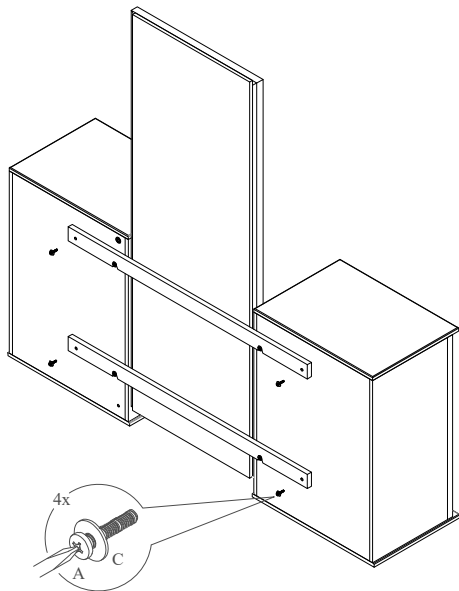

## PART LIST

No	Description	Qty
1	Vanity Dresser ( Left )	1pc
2	Vanity Dresser ( Right )	1pc
3	Floor Mirror	1pc
4	Mirror Supporter	2pcs
5	Glass Shelf	1pc

## HARDWARE LIST

No	Description	Qty
A	JCBC Screw M6 x 30mm 	8pcs
B	JCBC Screw M6 x 35mm 	4pcs
C	Washer 	12pcs
D	Glass Shelf Clamp 	4pcs
E	CSK Screw M3.5 x 16mm 	8pcs

Step : 1

Step : 2

Step : 3

Step : 5

Step : 4