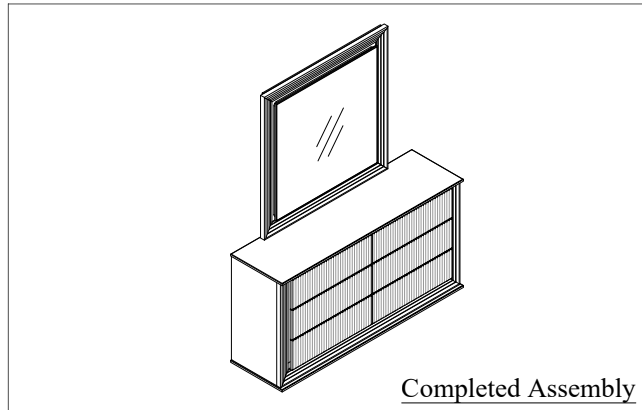

# Assembly Instruction

DD-F02

Model No : ASPEN 196 Dressing Table

Thank you for purchasing this quality product.  
Please check all packing material carefully which may have come loose inside the carton during shipment.

## PART LIST

No	Description	Qty
1	Dressing Table	1pc
2	Mirror	1pc
3	Mirror Support	2pcs