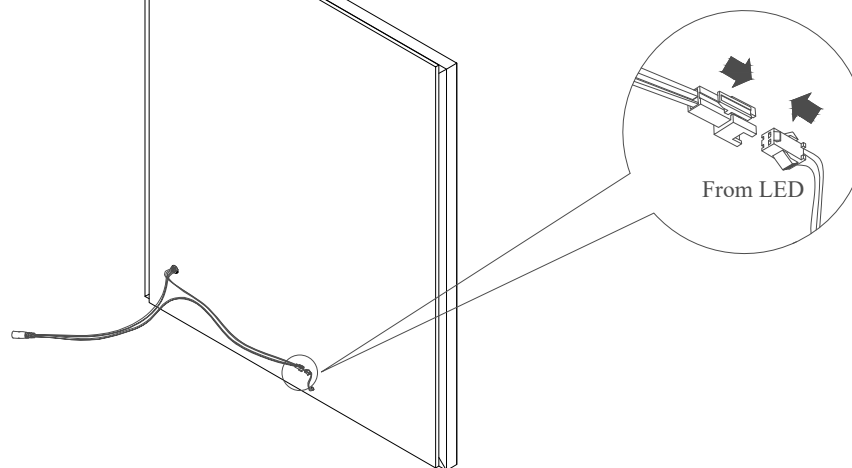

Assembly Instruction

DD-F02

Model No : ASPEN 196 LED Mirror Frame

Thank you for purchasing this quality product.

Please check all packing material carefully which may have come loose inside the carton during shipment.

HARDWARE LIST

No	Description	Qty
A	Circuit Wire	1pc
B	Plug 12V-2A	1pc

Step : 1

Step : 2