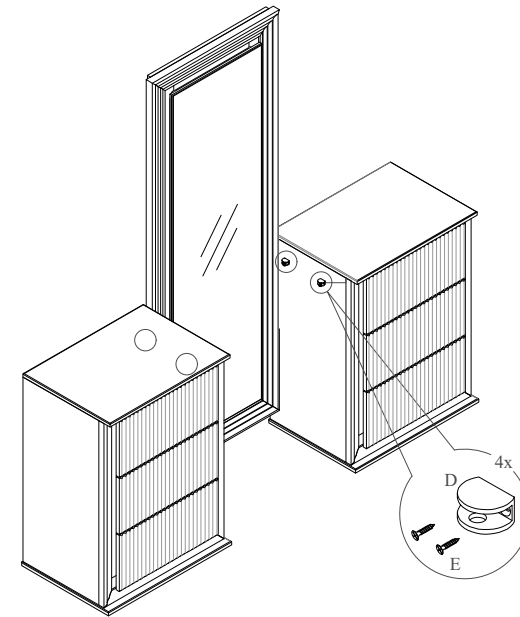

## PART LIST

No	Description	Qty
1	Vanity Dresser ( Left )	1pc
2	Vanity Dresser ( Right )	1pc
3	Floor Mirror	1pc
4	Mirror Supporter	2pcs
5	Glass Shelf	1pc

## HARDWARE LIST

No	Description	Qty
A	JCBC Screw M6 x 30mm 	8pcs
B	JCBC Screw M6 x 35mm 	4pcs
C	Washer 	12pcs
D	Glass Shelf Clamp 	4pcs
E	CSK Screw M3.5 x 16mm 	8pcs

Step : 1

Step : 2

Step : 3

Step : 5

Step : 4