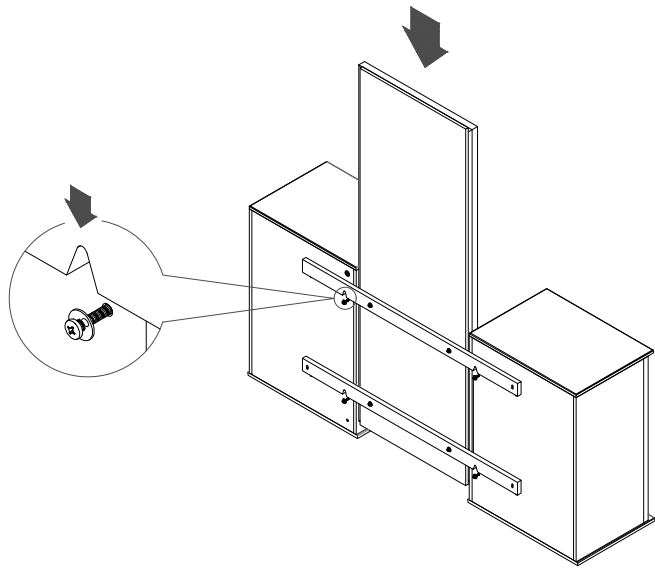

## PART LIST

No	Description	Qty
1	Vanity Dresser ( Left )	1pc
2	Vanity Dresser ( Right )	1pc
3	Floor Mirror	1pc
4	Mirror Supporter	2pcs
5	Glass Shelf	1pc

## HARDWARE LIST

No	Description	Qty
A	JCBC Screw M6 x 30mm 	8pcs
B	JCBC Screw M6 x 35mm 	4pcs
C	Washer 	12pcs
D	Glass Shelf Clamp 	4pcs
E	CSK Screw M3.5 x 16mm 	8pcs

Step : 1

Step : 2

Step : 3

Step : 5

Step : 4