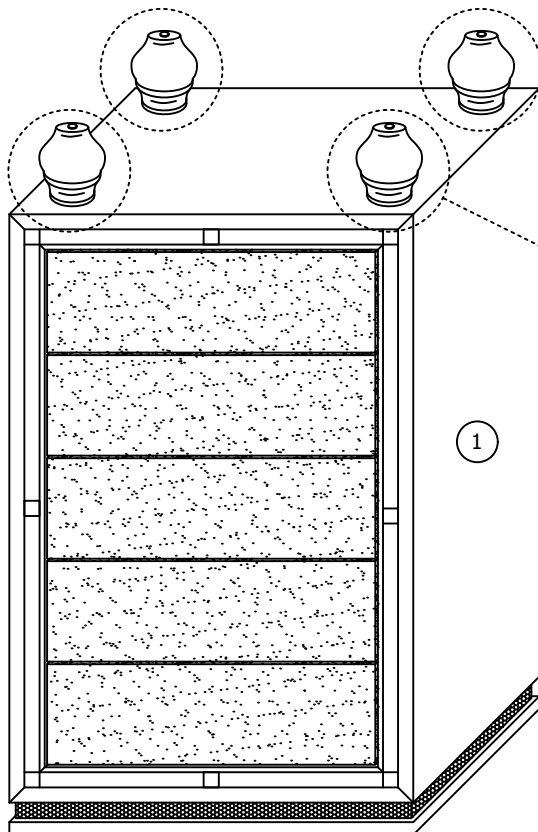

COLLETE-WHITE-CH ASSEMBLY INSTRUCTION

Thank you for purchasing this quality product. Be sure any small parts and hardware not for children under 3 years. Adult assembly required.

"DO NOT TIGHTEN SCREWS UNTIL COMPLETELY ASSEMBLED"

"DO NOT OVERTIGHT ANY HARDWARE"

PARTS LIST

ITEM	DESCRIPTION	DRAWING	QTY
1	CHEST		1 PC
22	LEG (WITH PLASTIC COVER)		4 PCS

HARDWARES LIST

ITEM	DESCRIPTION	DRAWING	QTY
A	TIPPING RESTRAINT		1 PC

ASSEMBLY STEPS

STEP 1