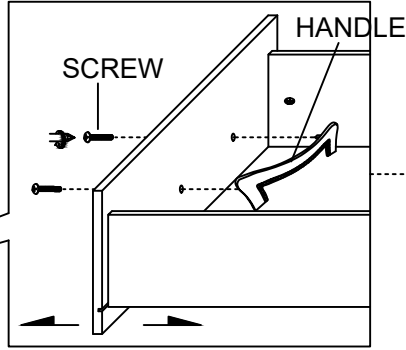

COLLETE-WHITE-CH ASSEMBLY INSTRUCTION

STEP 2

STEP 2.1: Turn loose all the handles and screws.

STEP 2.2: Exchange location of these items then tighten.

ASSEMBLY TOOLS REQUIRED
Screwdriver (not provide)

STEP 2.1

STEP 2.2

STEP 3

WALL BOARD AND STUD

FURNITURE TOP

ASSEMBLY COMPLETED