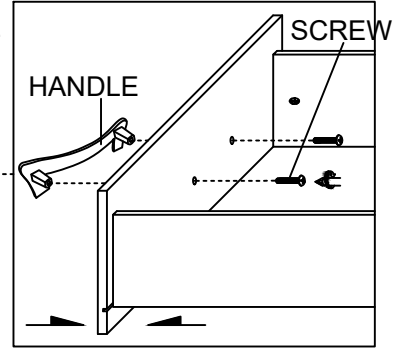

"DO NOT OVERTIGHT ANY HARDWARE"

PARTS LIST

ITEM	DESCRIPTION	DRAWING	QTY
1	CHEST		1 PC
22	LEG (WITH PLASTIC COVER)		4 PCS

HARDWARES LIST

ITEM	DESCRIPTION	DRAWING	QTY
A	TIPPING RESTRAINT		1 PC

ASSEMBLY STEPS

STEP 1

Take off this plastic cover before assembly

COLLETE-WHITE-CH ASSEMBLY INSTRUCTION

STEP 2

STEP 2.1: Turn loose all the handles and screws.

STEP 2.2: Exchange location of these items then tighten.

ASSEMBLY TOOLS REQUIRED
Screwdriver (not provide)

STEP 2.1

STEP 2.2

STEP 3

WALL BOARD AND STUD

FURNITURE TOP

ASSEMBLY COMPLETED