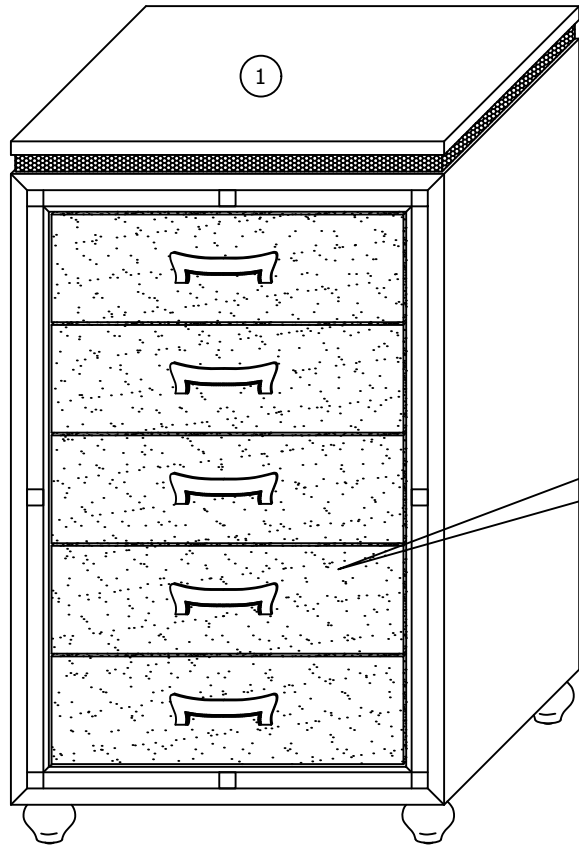

"DO NOT OVERTIGHT ANY HARDWARE"

PARTS LIST

ITEM	DESCRIPTION	DRAWING	QTY
1	CHEST		1 PC
22	LEG (WITH PLASTIC COVER)		4 PCS

HARDWARES LIST

ITEM	DESCRIPTION	DRAWING	QTY
A	TIPPING RESTRAINT		1 PC

ASSEMBLY STEPS

STEP 1

Take off this plastic cover before assembly

COLLETE-WHITE-CH ASSEMBLY INSTRUCTION

STEP 2

STEP 2.1: Turn loose all the handles and screws.

STEP 2.2: Exchange location of these items then tighten.

ASSEMBLY TOOLS REQUIRED
Screwdriver (not provide)

STEP 2.1

STEP 2.2

STEP 3

WALL BOARD AND STUD

FURNITURE TOP

ASSEMBLY COMPLETED