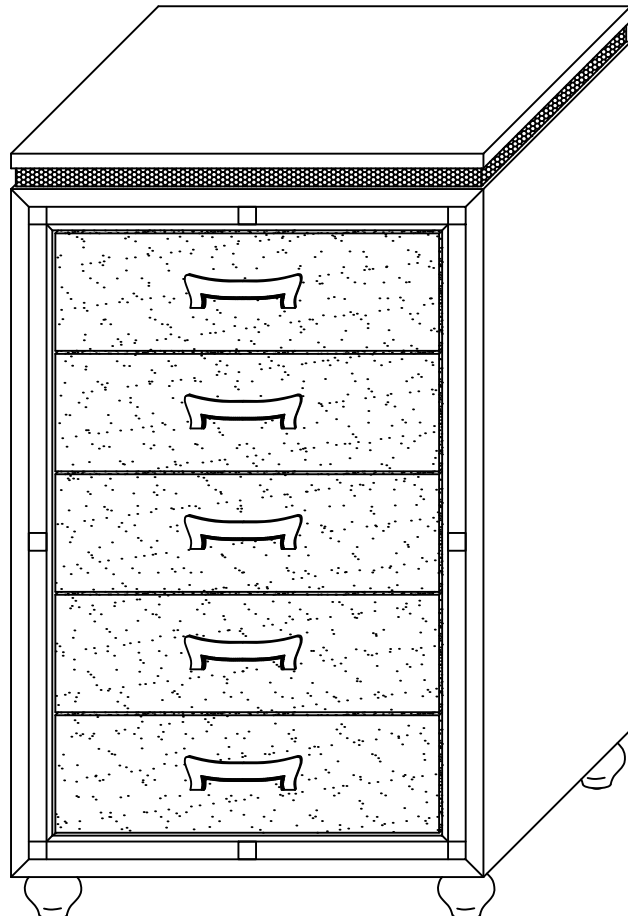

"DO NOT OVERTIGHT ANY HARDWARE"

PARTS LIST

ITEM	DESCRIPTION	DRAWING	QTY
1	CHEST		1 PC
22	LEG (WITH PLASTIC COVER)		4 PCS

HARDWARES LIST

ITEM	DESCRIPTION	DRAWING	QTY
A	TIPPING RESTRAINT		1 PC

ASSEMBLY STEPS

STEP 1

Take off this plastic cover before assembly

COLLETE-WHITE-CH ASSEMBLY INSTRUCTION

STEP 2

STEP 2.1: Turn loose all the handles and screws.

STEP 2.2: Exchange location of these items then tighten.

ASSEMBLY TOOLS REQUIRED
Screwdriver (not provide)

STEP 2.1

STEP 2.2

STEP 3

WALL BOARD AND STUD

FURNITURE TOP

ASSEMBLY COMPLETED