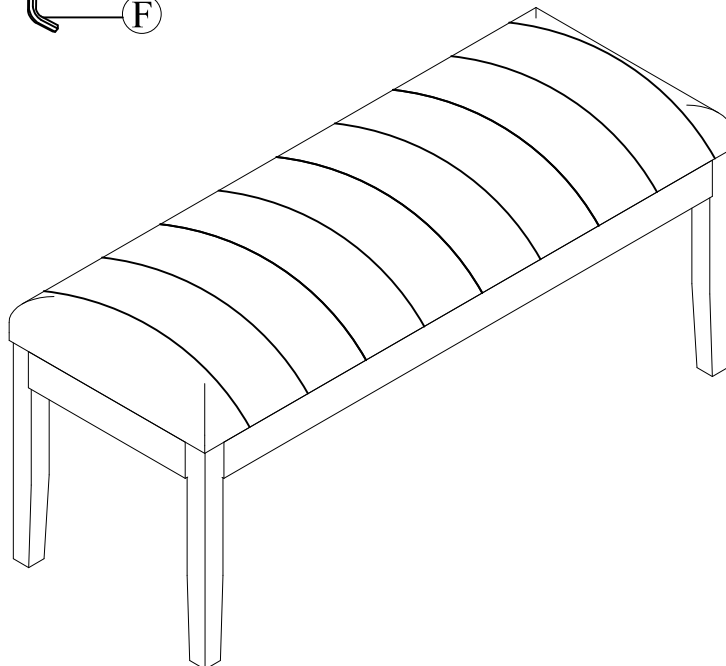

ASSEMBLY INSTRUCTION

Model : D8685BN

Description : Bench

Thank you for purchasing this quality product. Be sure to check all packing material carefully for small parts that may have come loose inside the carton during shipment.

Step 1:

Finished

PART LIST:

No.	Description	Diagram	Quantity
A	Table Top		1
B	Table Legs		4

HARDWARE LIST:

No.	Description	Diagram	size	Quantity
C	Bolt		Ø5/16" x 2-1/4"	8
D	Lock Washer		Ø5/16"	8
E	Flat Washer		Ø5/16"	8
F	Allen Key		M5	1