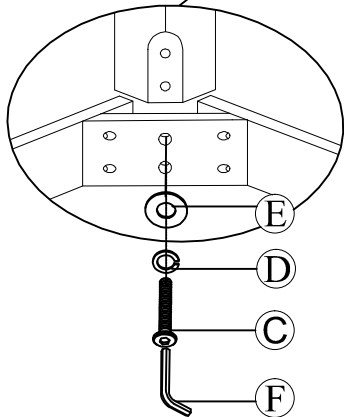

ASSEMBLY INSTRUCTION

Model : D8685BN

Description : Bench

Thank you for purchasing this quality product. Be sure to check all packing material carefully for small parts that may have come loose inside the carton during shipment.

Step 1: