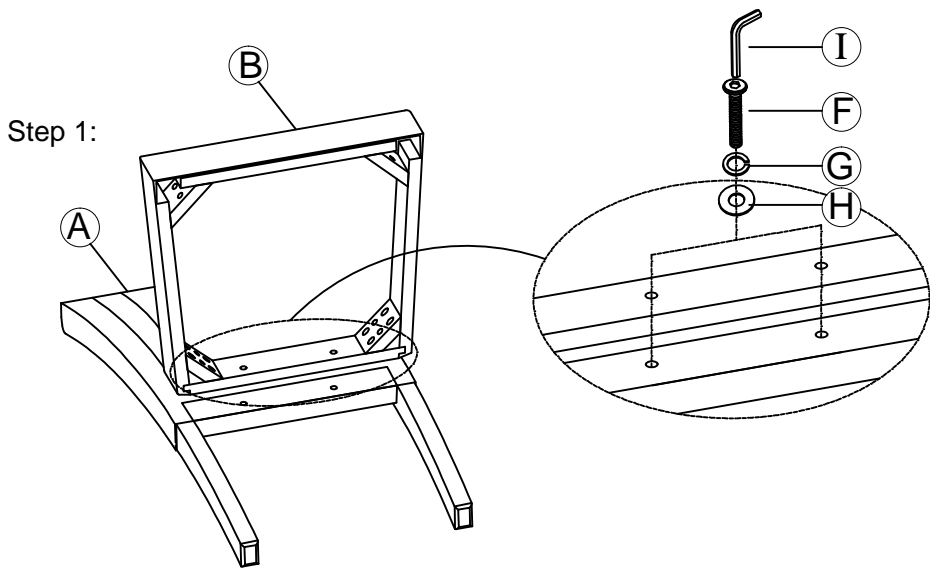

# ASSEMBLY INSTRUCTION

Model : D8685DC

Description : Dining Chair

Thank you for purchasing this quality product. Be sure to check all packing material carefully for small parts that may have come loose inside the carton during shipment.

## PART LIST:

No.	Description	Diagram	Quantity
A	Table Top		1
B	Table Base		1
C	Connection Panel		2

## HARDWARE LIST:

No.	Description	Diagram	size	Quantity
D	Bolt		Ø5/16" x 3-1/4"	4
E	Bolt		Ø5/16" x 2-3/8"	4
F	Bolt		Ø5/16" x 1-3/4"	2
G	Lock Washer		Ø5/16"	10
H	Flat Washer		Ø5/16"	10
I	Allen Key		M5	1

## HARDWARE LIST:

No.	Description	Diagram	size	Quantity
C	Bolt		Ø5/16" x 2-1/4"	8
D	Lock Washer		Ø5/16"	8
E	Flat Washer		Ø5/16"	8
F	Allen Key		M5	1