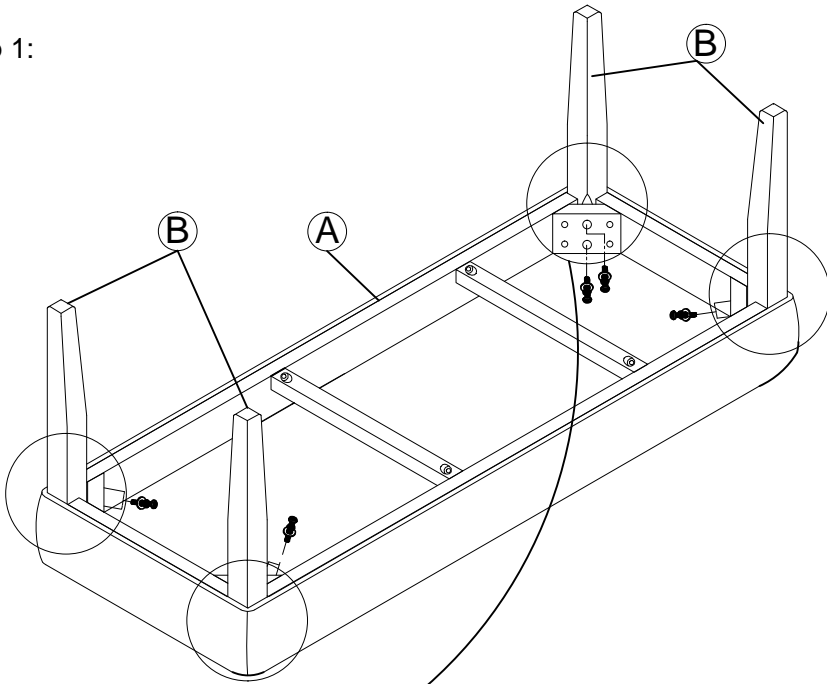

ASSEMBLY INSTRUCTION

Model : D8685BN

Description : Bench

Thank you for purchasing this quality product. Be sure to check all packing material carefully for small parts that may have come loose inside the carton during shipment.

Step 1: