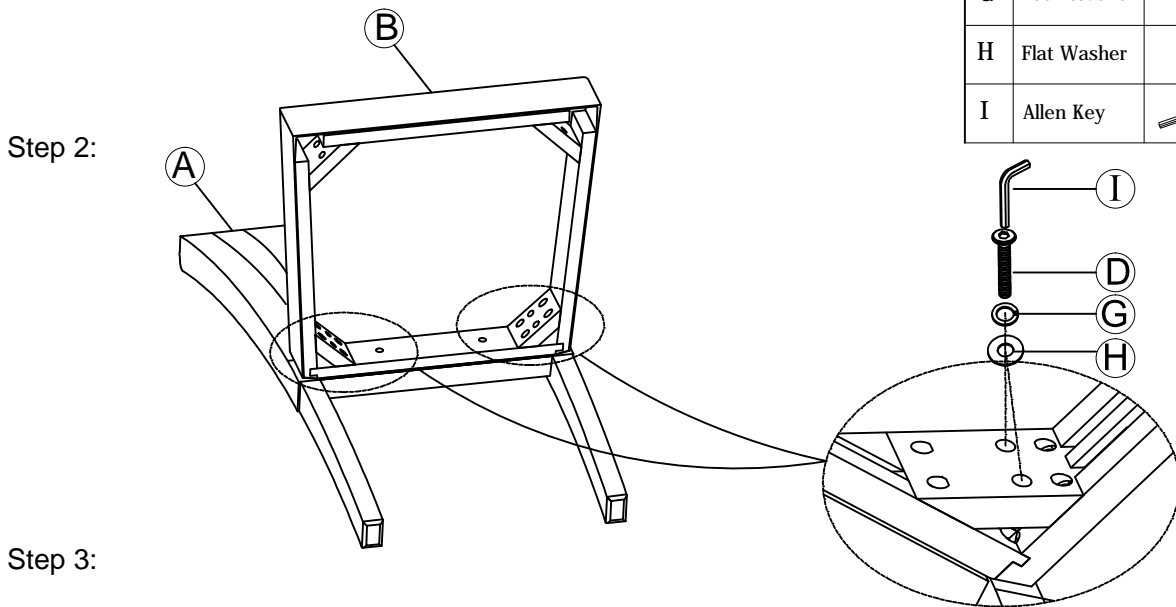

# ASSEMBLY INSTRUCTION

Model : D8685DC

Description : Dining Chair

Thank you for purchasing this quality product. Be sure to check all packing material carefully for small parts that may have come loose inside the carton during shipment.

## PART LIST:

No.	Description	Diagram	Quantity
A	Table Top		1
B	Table Base		1
C	Connection Panel		2

## HARDWARE LIST:

No.	Description	Diagram	size	Quantity
D	Bolt		Ø5/16" x 3-1/4"	4
E	Bolt		Ø5/16" x 2-3/8"	4
F	Bolt		Ø5/16" x 1-3/4"	2
G	Lock Washer		Ø5/16"	10
H	Flat Washer		Ø5/16"	10
I	Allen Key		M5	1

## HARDWARE LIST:

No.	Description	Diagram	size	Quantity
C	Bolt		Ø5/16" x 2-1/4"	8
D	Lock Washer		Ø5/16"	8
E	Flat Washer		Ø5/16"	8
F	Allen Key		M5	1