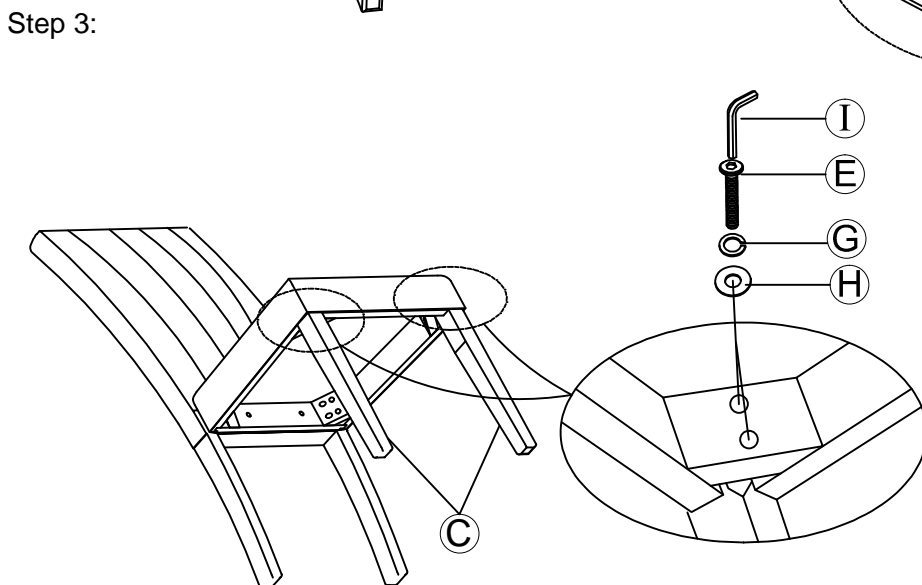

# ASSEMBLY INSTRUCTION

Model : D8685DC

Description : Dining Chair

Thank you for purchasing this quality product. Be sure to check all packing material carefully for small parts that may have come loose inside the carton during shipment.

## PART LIST:

No.	Description	Diagram	Quantity
A	Table Top		1
B	Table Base		1
C	Connection Panel		2

## HARDWARE LIST:

No.	Description	Diagram	size	Quantity
D	Bolt		Ø5/16" x 3-1/4"	4
E	Bolt		Ø5/16" x 2-3/8"	4
F	Bolt		Ø5/16" x 1-3/4"	2
G	Lock Washer		Ø5/16"	10
H	Flat Washer		Ø5/16"	10
I	Allen Key		M5	1

## HARDWARE LIST:

No.	Description	Diagram	size	Quantity
C	Bolt		Ø5/16" x 2-1/4"	8
D	Lock Washer		Ø5/16"	8
E	Flat Washer		Ø5/16"	8
F	Allen Key		M5	1