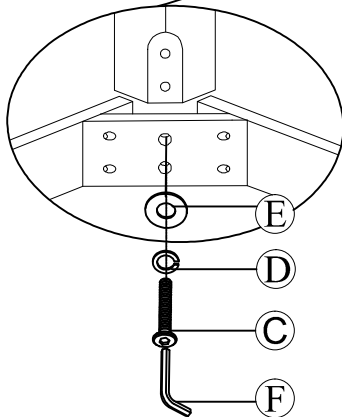

ASSEMBLY INSTRUCTION

Model : D8685DT

Description : Dining Table

Thank you for purchasing this quality product. Be sure to check all packing material carefully for small parts that may have come loose inside the carton during shipment.

Step 1: