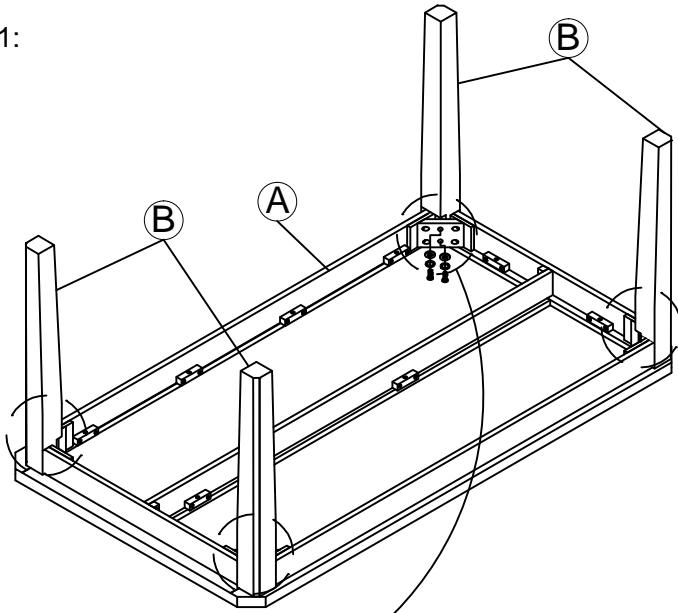

ASSEMBLY INSTRUCTION

Model : D8685DT

Description : Dining Table

Thank you for purchasing this quality product. Be sure to check all packing material carefully for small parts that may have come loose inside the carton during shipment.

Step 1: