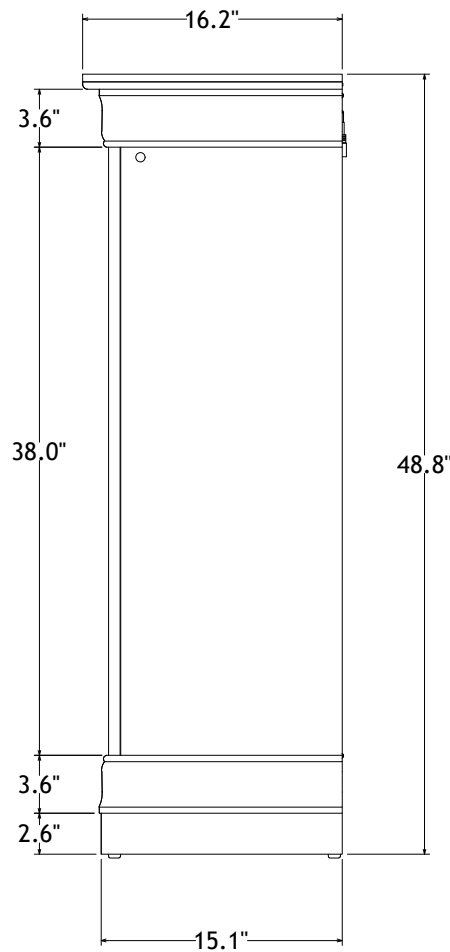

CHARLIE-CH W/LED

CHARLIE-Drawer CH W/LED