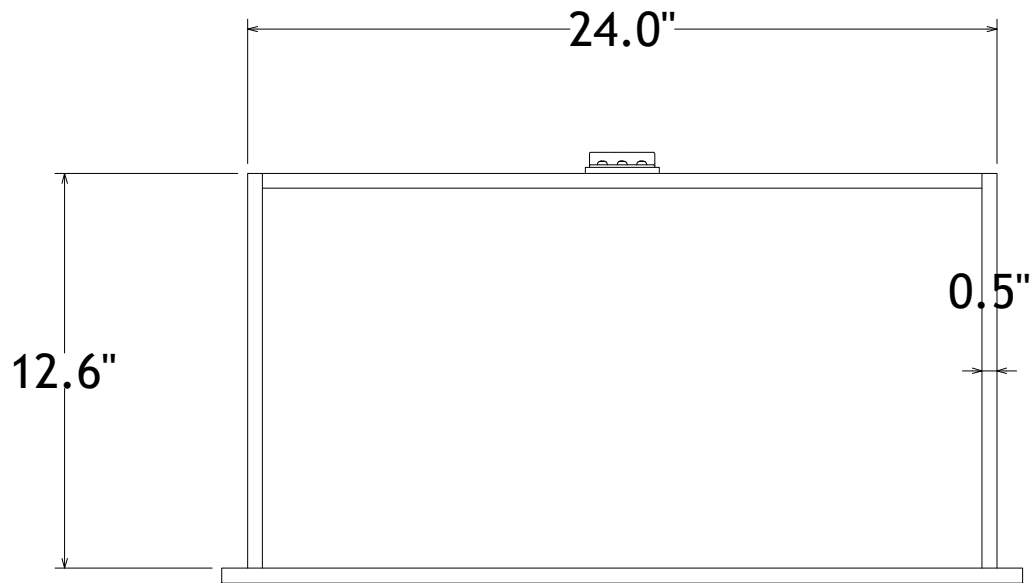

CHARLIE-CH W/LED

CHARLIE-Drawer CH W/LED