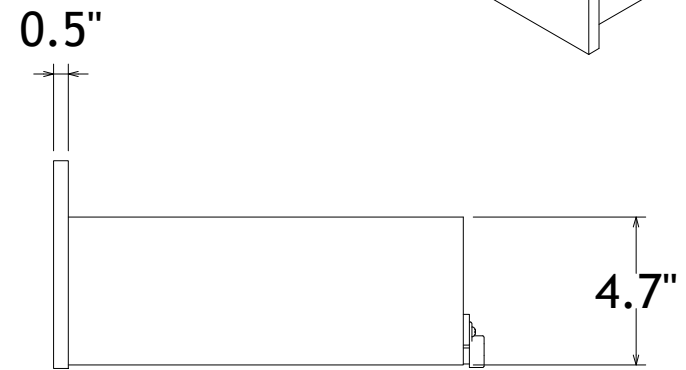

CHARLIE-CH W/LED

CHARLIE-Drawer CH W/LED