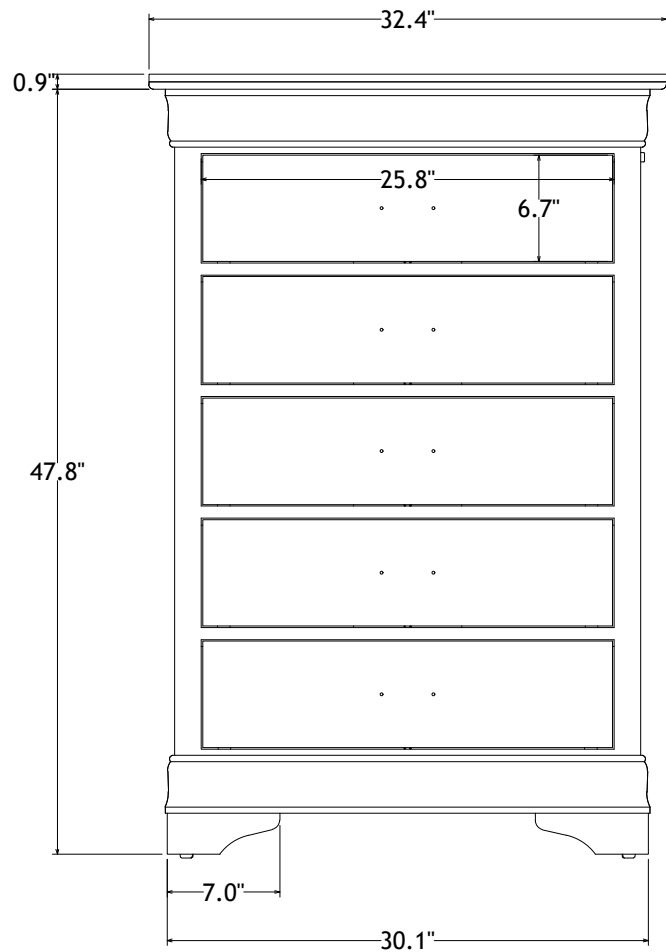

CHARLIE-CH W/LED

CHARLIE-Drawer CH W/LED