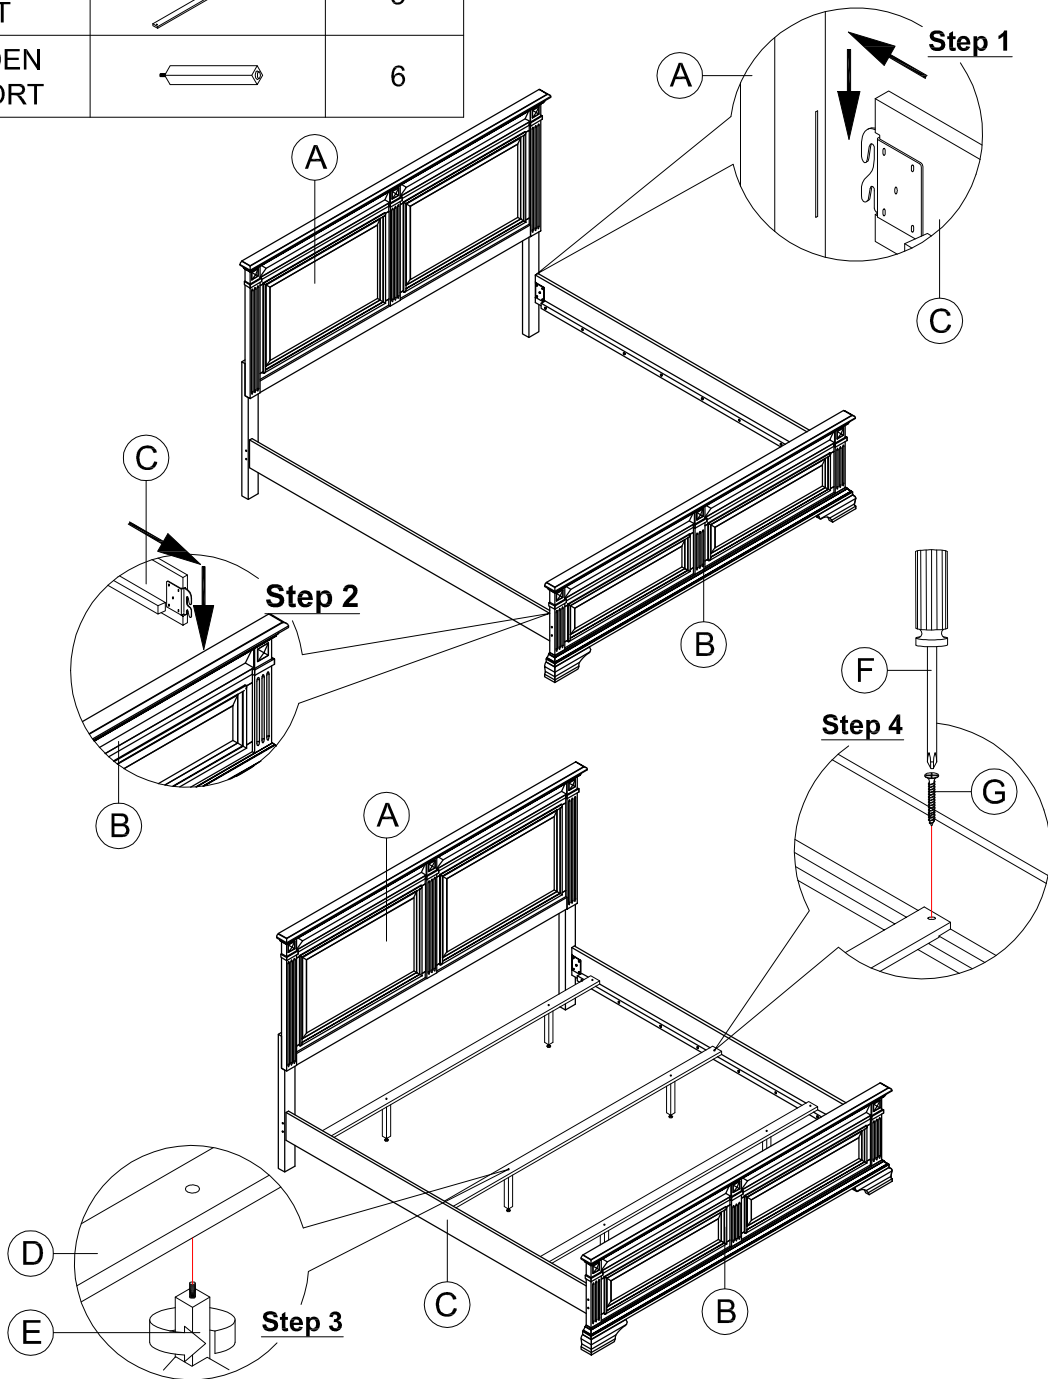

ASSEMBLY INSTRUCTION

Model : MACKENZIE & MORGAN - KB - FB & KB - SR Description : King Headboard & Footboard W/Slats & Side Rails Black
 KING Footboard W/Slats & Side Rails Black

Thank you for purchasing this quality product. Be sure to check all packing material carefully for small parts that may have come loose inside the carton during shipment.

PART LIST :

HARDWARE LIST :

No.	Description	Diagram	Quantity	No.	Description	Diagram	Size	Quantity
A	HEADBOARD		1	F	CB SCREW		M4 x 32mm	6
B	FOOTBOARD		1	G	SCREW DRIVER (*)			1
C	SIDE RAIL		2	(*) The manufacturer does not provide item G.				
D	WOODEN SLAT		3					
E	WOODEN SUPPORT		6					