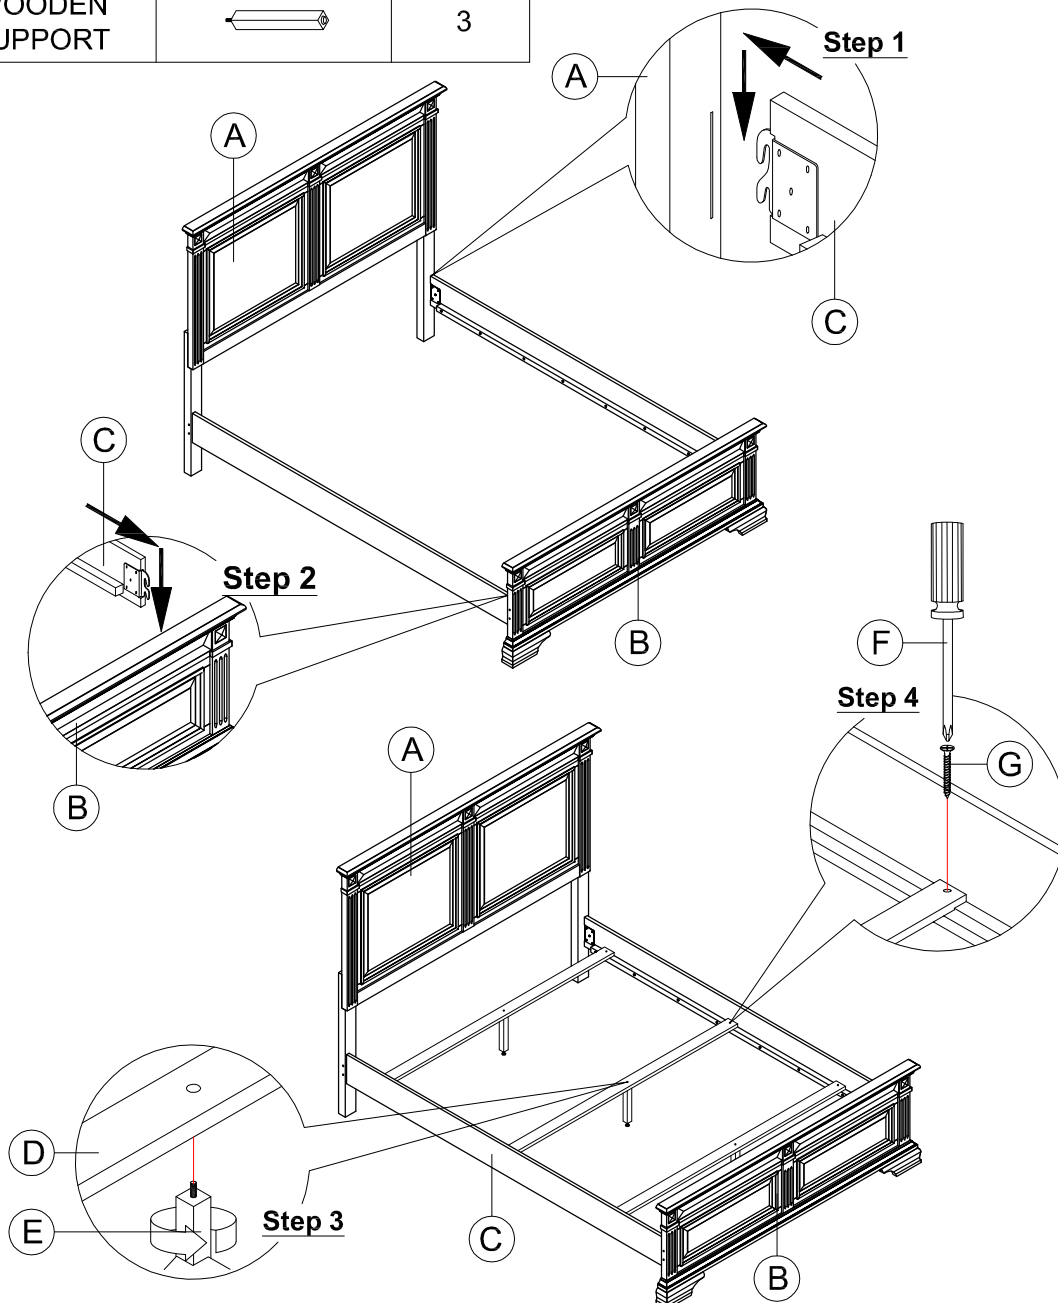

ASSEMBLY INSTRUCTION

Model : MACKENZIE & MORGAN - QB / FB - FB
& QB / FB - SR QUEEN / FULL

Description : Queen / Full Headboard &
Footboard W/Slats & Side Rails Black

Thank you for purchasing this quality product. Be sure to check all packing material carefully for small parts that may have come loose inside the carton during shipment.

PART LIST :

No.	Description	Diagram	Quantity
A	HEADBOARD		1
B	FOOTBOARD		1
C	SIDE RAIL		2
D	WOODEN SLAT		3
E	WOODEN SUPPORT		3

HARDWARE LIST :

No.	Description	Diagram	Size	Quantity
F	CB SCREW		M4 x 32mm	6
G	SCREW DRIVER (*)			1

(*) The manufacturer does not provide item G.

Made In Malaysia