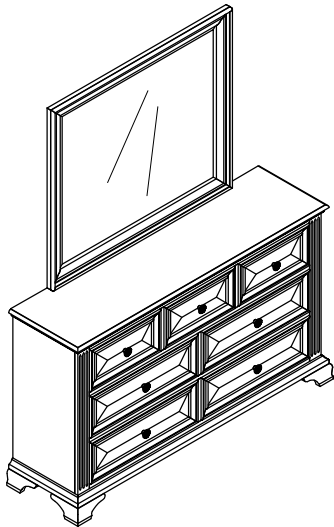

ASSEMBLY INSTRUCTION

Model : CARTER - MR

Description : Mirror Black

Thank you for purchasing this quality product. Be sure to check all packing material carefully for small parts that may have come loose inside the carton during shipment.

COMPLETED DRESSER & MIRROR ASSEMBLY

PART LIST :

No.	Description	Diagram	Quantity
A	MIRROR		1
B	DRESSER		1
C	MIRROR SUPPORT		2

HARDWARE LIST :

No.	Description	Diagram	Size	Quantity
D	CB SCREW		M4 x 32mm	8
E	SCREW DRIVER (*)			1