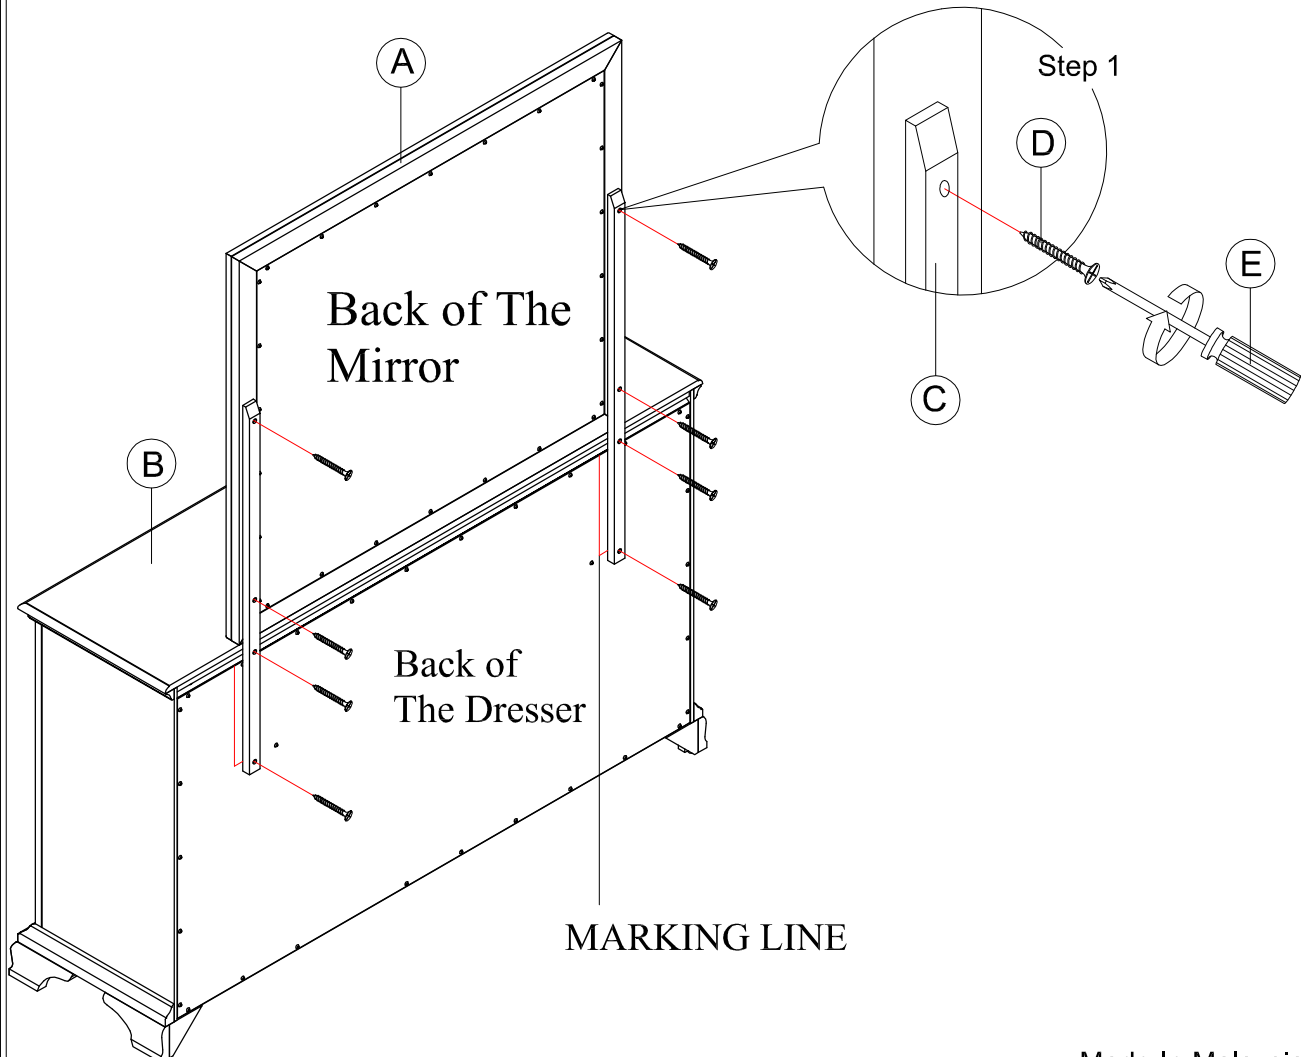

Made In Malaysia

1709B GLO DRESSER & MIRROR