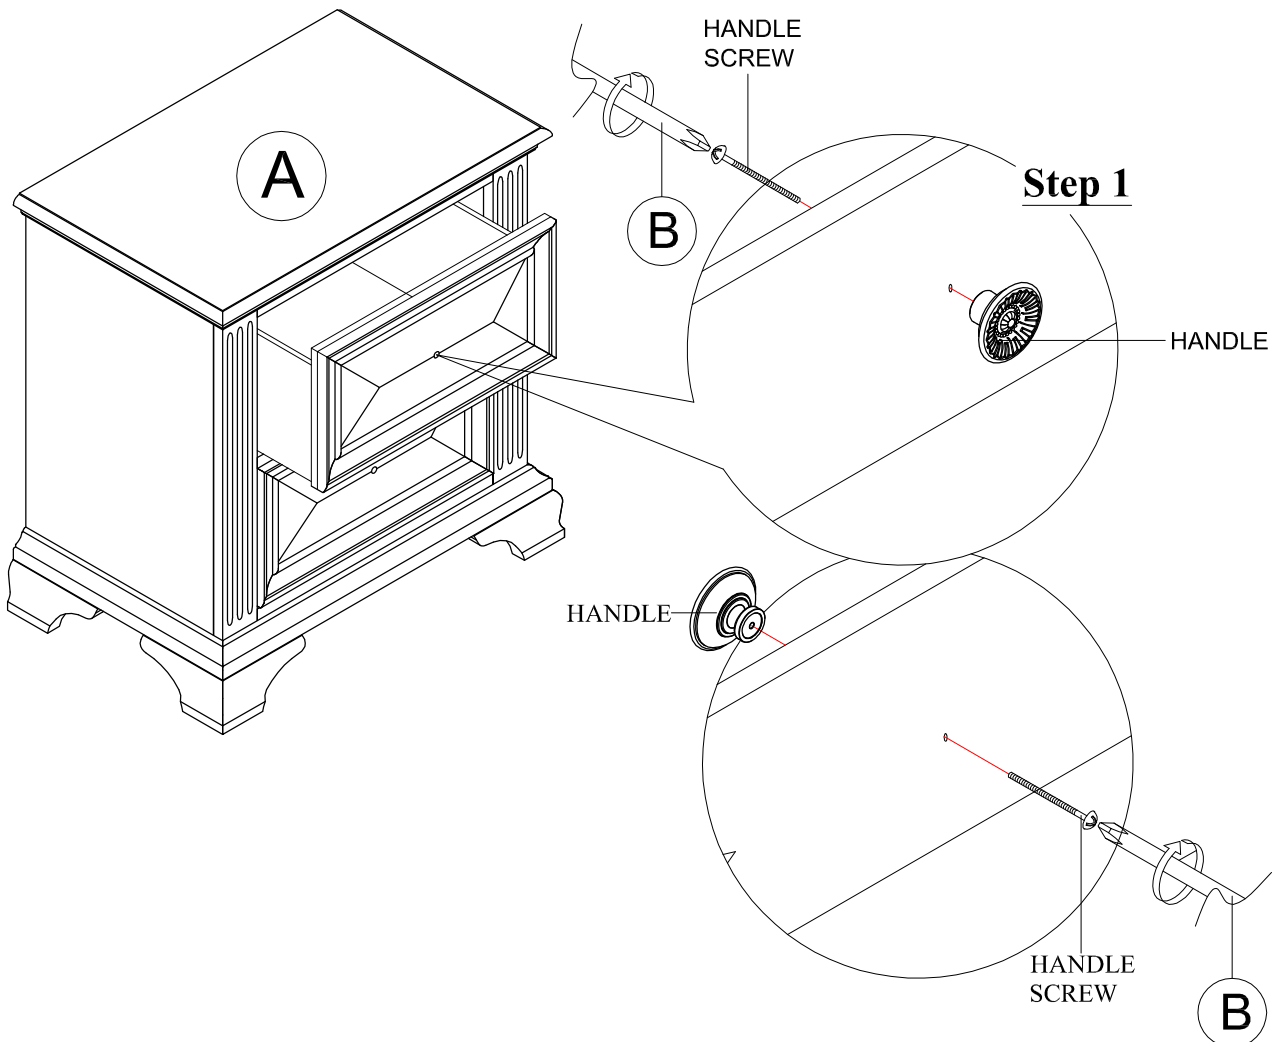

ASSEMBLY INSTRUCTION

Model : CARTER - NS

Description : Night Stand Black

Thank you for purchasing this quality product. Be sure to check all packing material carefully for small parts that may have come loose inside the carton during shipment.

PART LIST :

HARDWARE LIST :

No.	Description	Diagram	Quantity	No.	Description	Diagram	Size	Quantity
A	NIGHT STAND		1	B	SCREW DRIVER (*)			1

(*) The manufacturer does not provide item B.

Made In Malaysia

1709B GLO NIGHT STAND