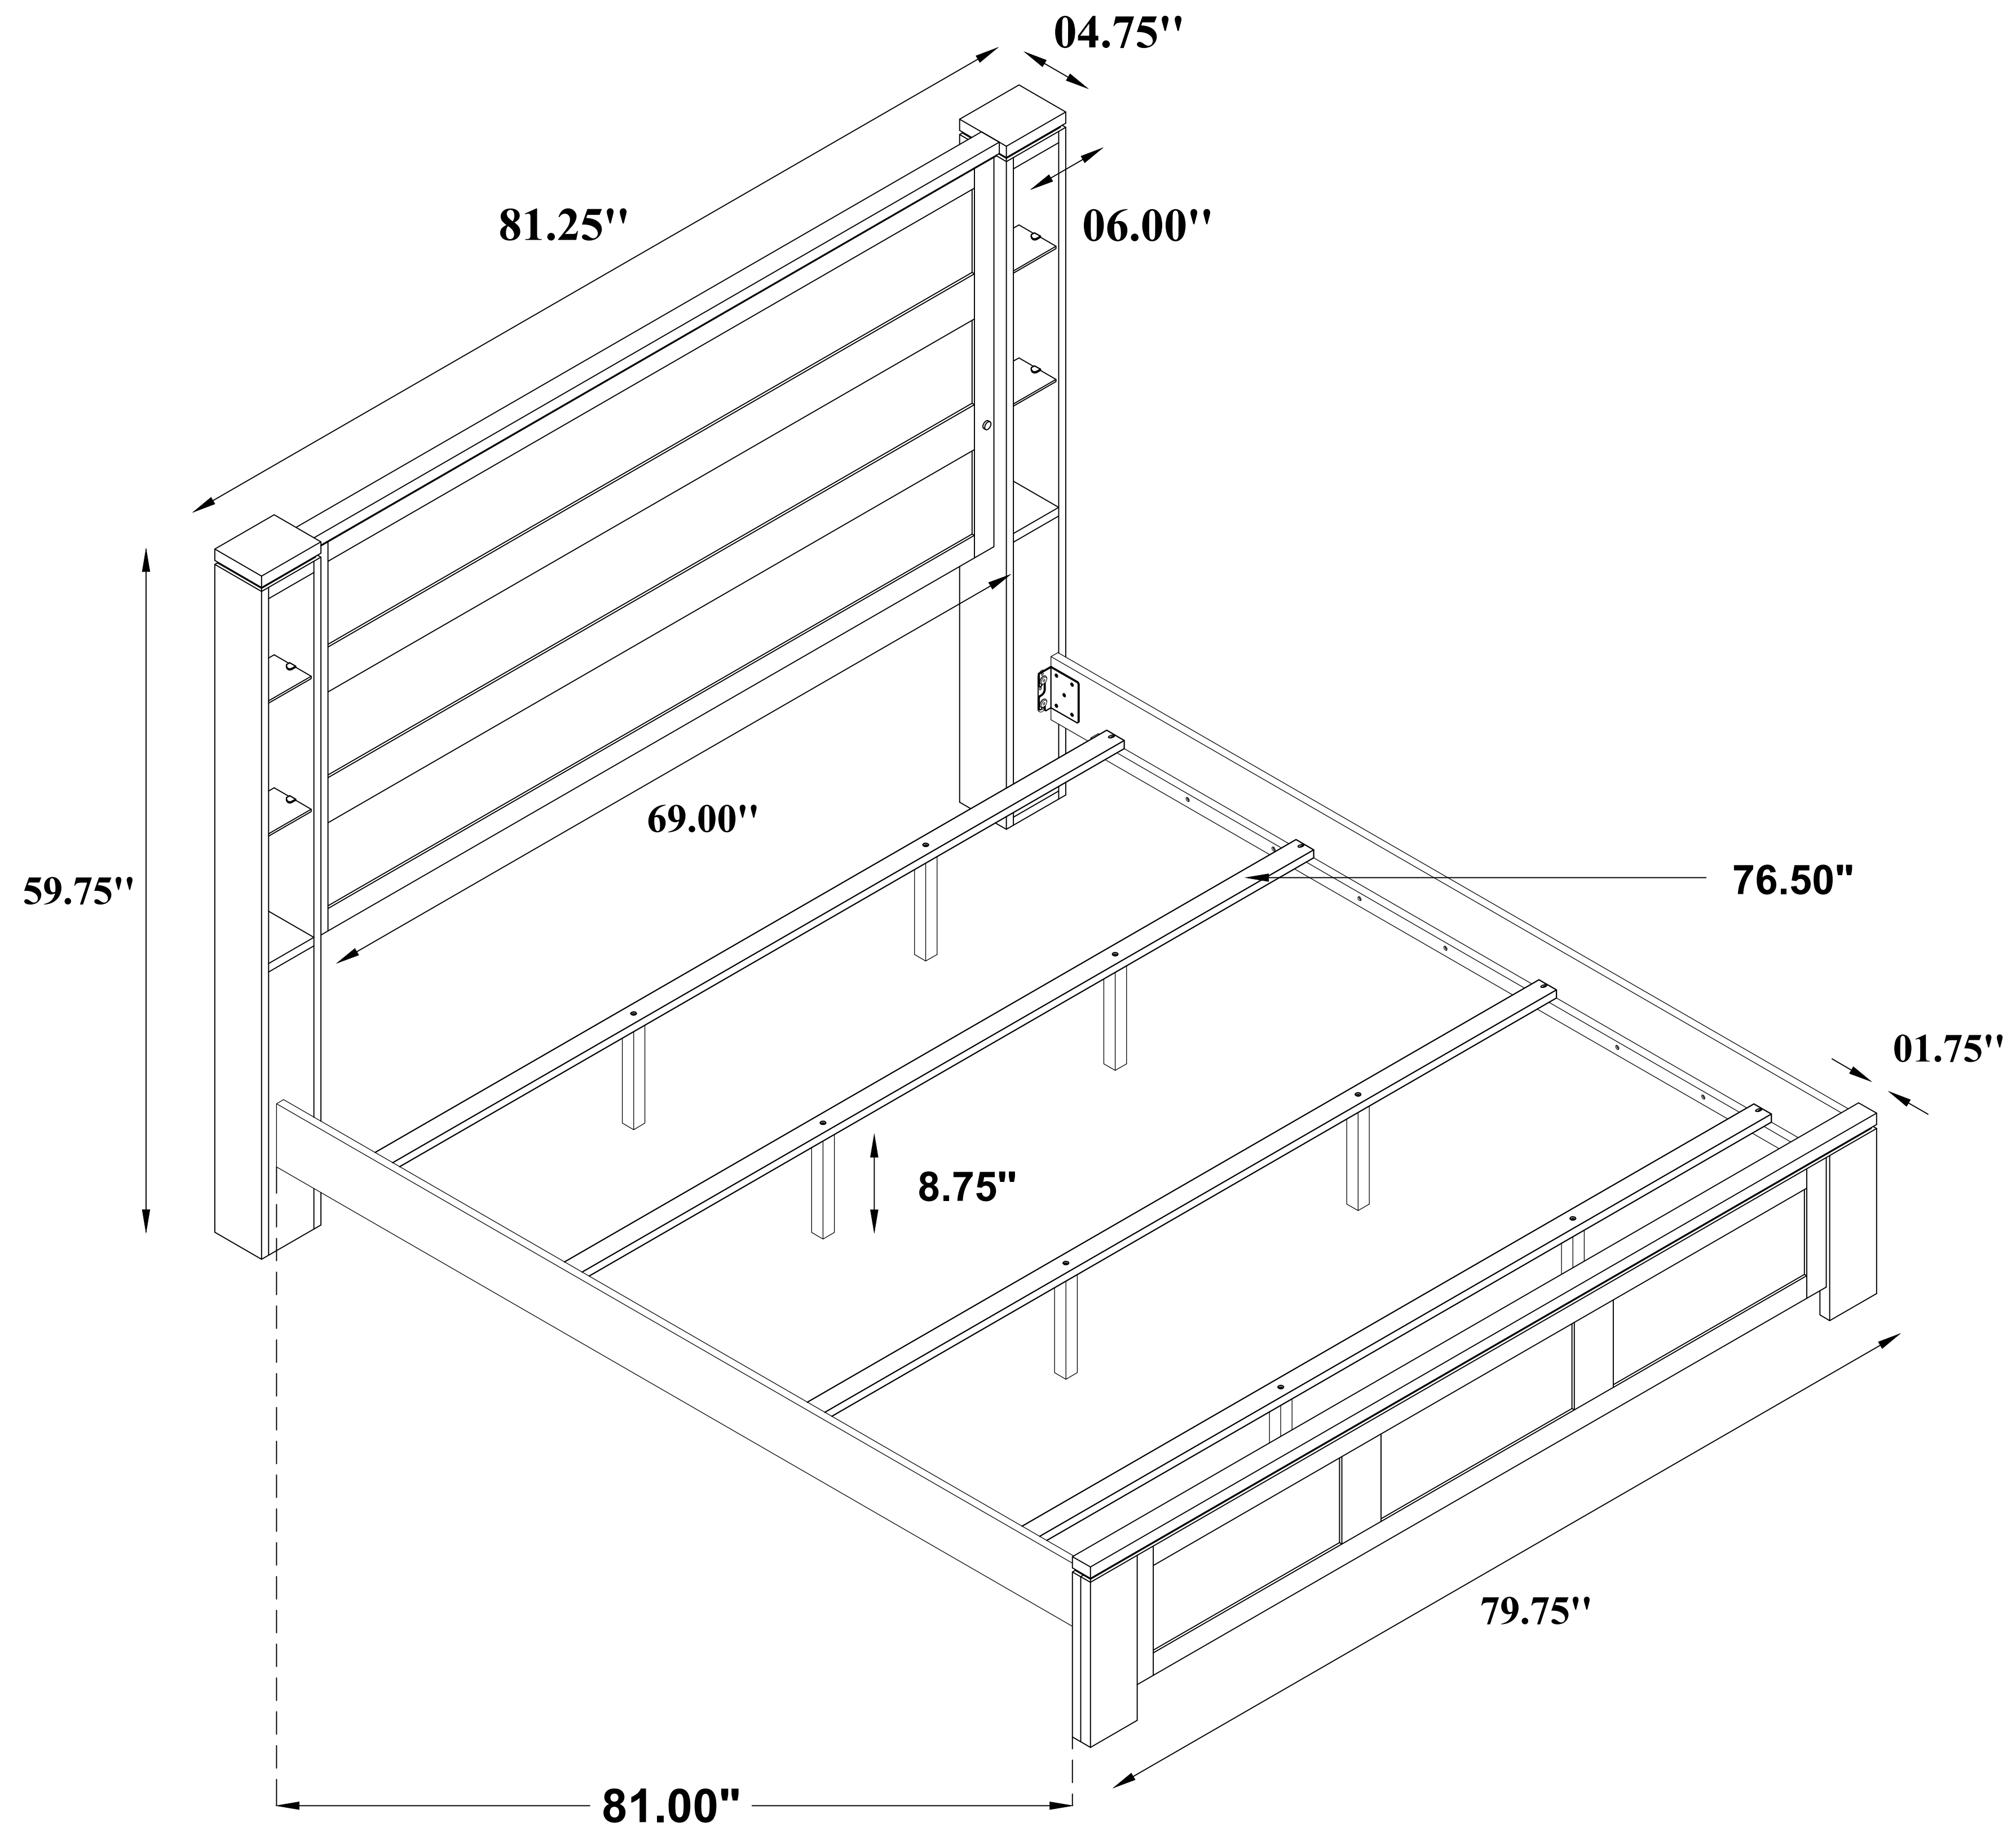

LINE DRAWING

KING BED (4+8) (Rev.A)

Note: Dimension tolerance $\pm 5\%$

LINE DRAWING

CHEST (Rev.A)

Note: Dimension tolerance $\pm 5\%$

LINE DRAWING

DRESSER (Rev.A)

Note: Dimension tolerance $\pm 5\%$

LINE DRAWING

MIRROR (Rev.A)

Note: Dimension tolerance $\pm 5\%$

LINE DRAWING

NIGHTSTAND (Rev.A)

Note: Dimension tolerance $\pm 5\%$