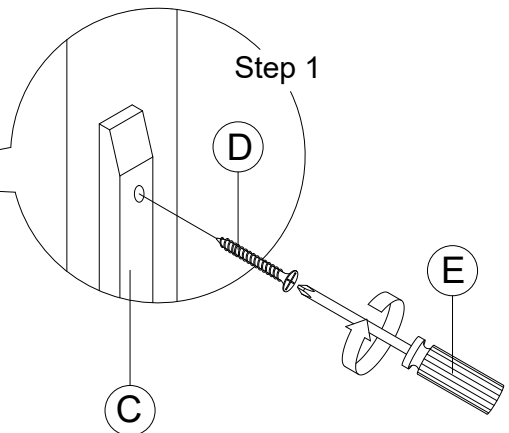

ASSEMBLY INSTRUCTION

Model : ROWAN/TATUM-NATURAL/GREY-DR & MR

Description : MIRROR & DRESSER

Thank you for purchasing this quality product. Be sure to check all packing material carefully for small parts that may have come loose inside the carton during shipment.

PART LIST :

No.	Description	Diagram	Quantity
A	MIRROR		1
B	DRESSER		1
C	MIRROR SUPPORT		2

HARDWARE LIST :

No.	Description	Diagram	Size	Quantity
D	CB SCREW		M4 x 32mm	8
E	SCREW DRIVER (*)			1

(*) The manufacturer does not provide item E.