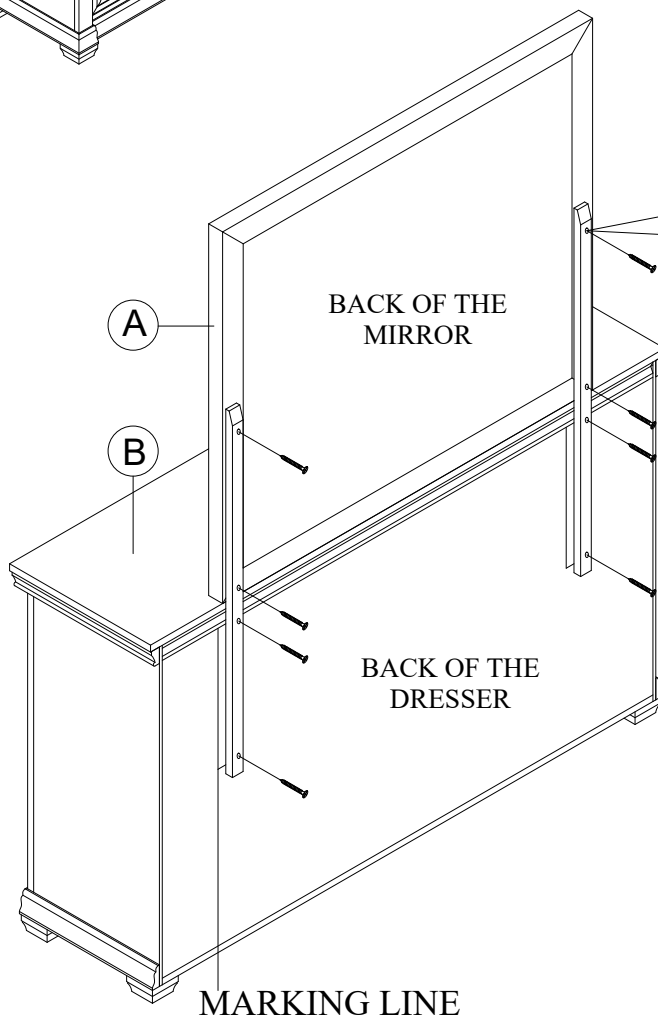

ASSEMBLY INSTRUCTION

Model : ROWAN/TATUM-NATURAL/GREY-DR & MR

Description : MIRROR & DRESSER

Thank you for purchasing this quality product. Be sure to check all packing material carefully for small parts that may have come loose inside the carton during shipment.

PART LIST :

No.	Description	Diagram	Quantity
A	MIRROR		1
B	DRESSER		1
C	MIRROR SUPPORT		2

HARDWARE LIST :

No.	Description	Diagram	Size	Quantity
D	CB SCREW		M4 x 32mm	8
E	SCREW DRIVER (*)			1

(*) The manufacturer does not provide item E.