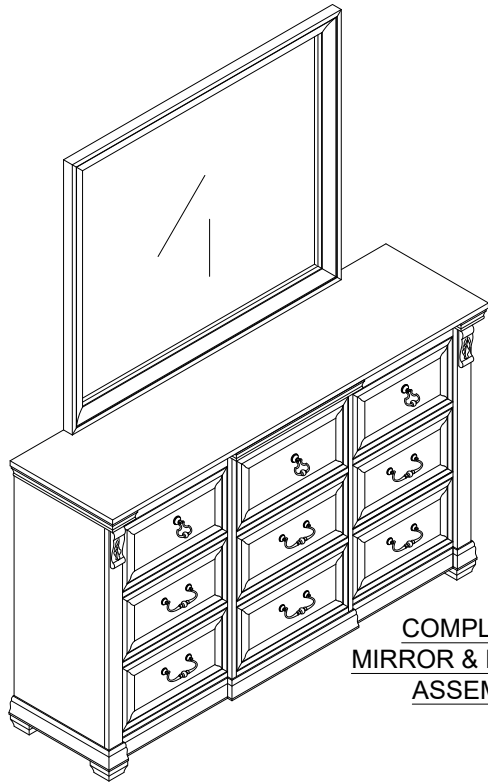

ASSEMBLY INSTRUCTION

Model : ROWAN/TATUM-NATURAL/GREY-DR & MR

Description : MIRROR & DRESSER

Thank you for purchasing this quality product. Be sure to check all packing material carefully for small parts that may have come loose inside the carton during shipment.

PART LIST :

No.	Description	Diagram	Quantity
A	MIRROR		1
B	DRESSER		1
C	MIRROR SUPPORT		2

HARDWARE LIST :

No.	Description	Diagram	Size	Quantity
D	CB SCREW		M4 x 32mm	8
E	SCREW DRIVER (*)			1

(*) The manufacturer does not provide item E.