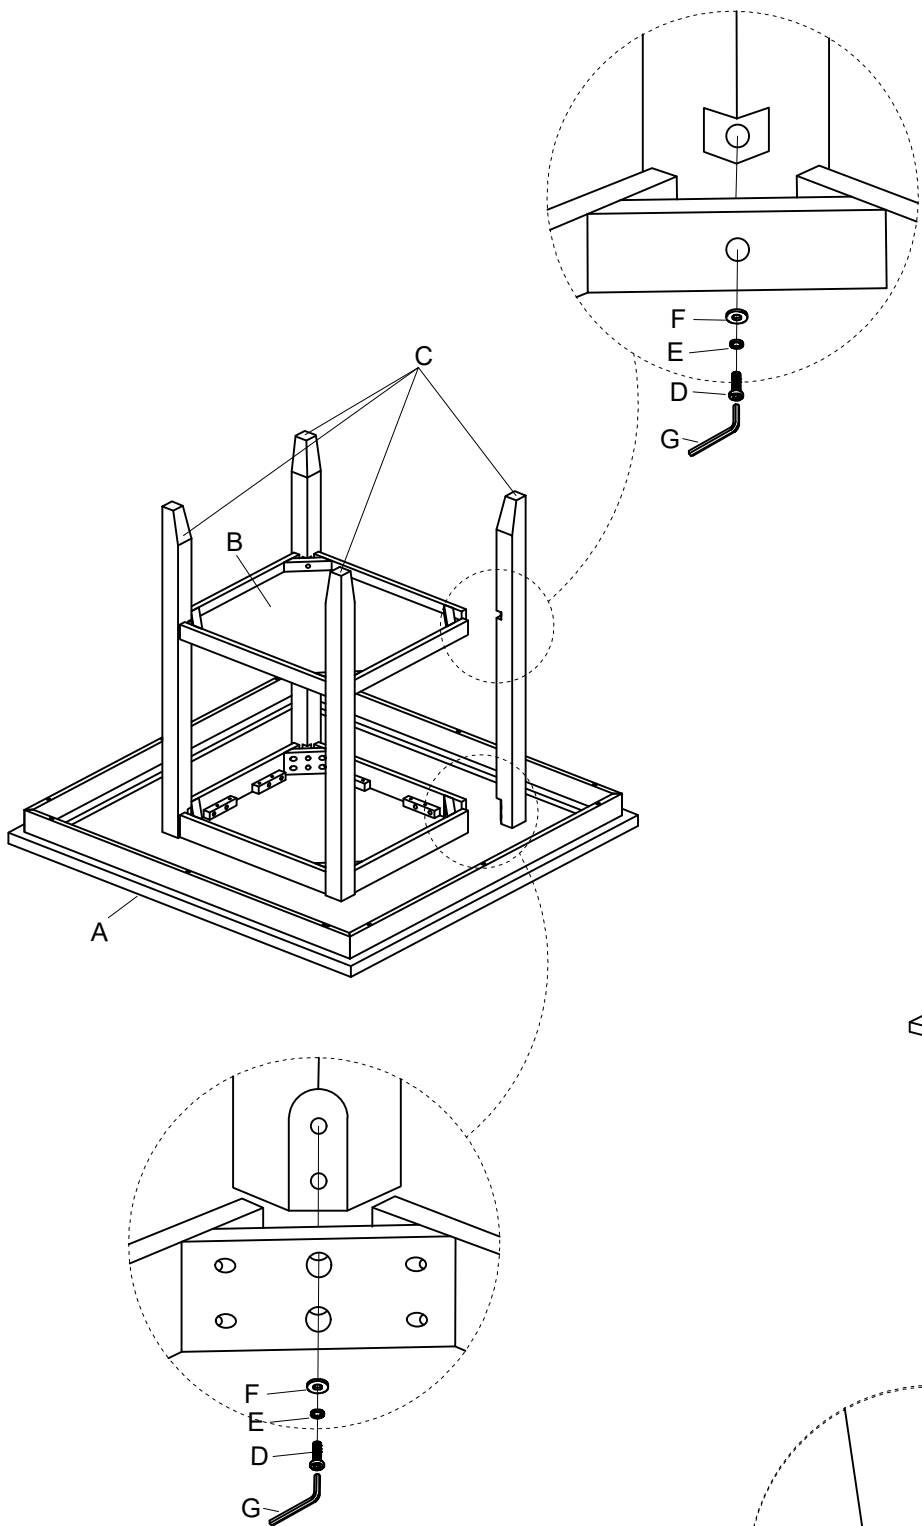

ASSEMBLY INSTRUCTION

Model: D4010BT

Description: BAR TABLE WHITE FAUX MARBLE

Thank you for purchasing this quality product. Be sure to check all packing material carefully for small parts that may have come loose inside the carton during shipment.

Step 1

PARTS

A		Top	1pc
B		Shelf	1pcs
C		Leg	4pcs
HARDWARE LIST			
D		Ø5/16"*2-1/4"	12pcs
E		Ø5/16"	12pcs
F		Ø5/16"*22mm	12pcs
G		M5	1pcs

Step 2: Complete