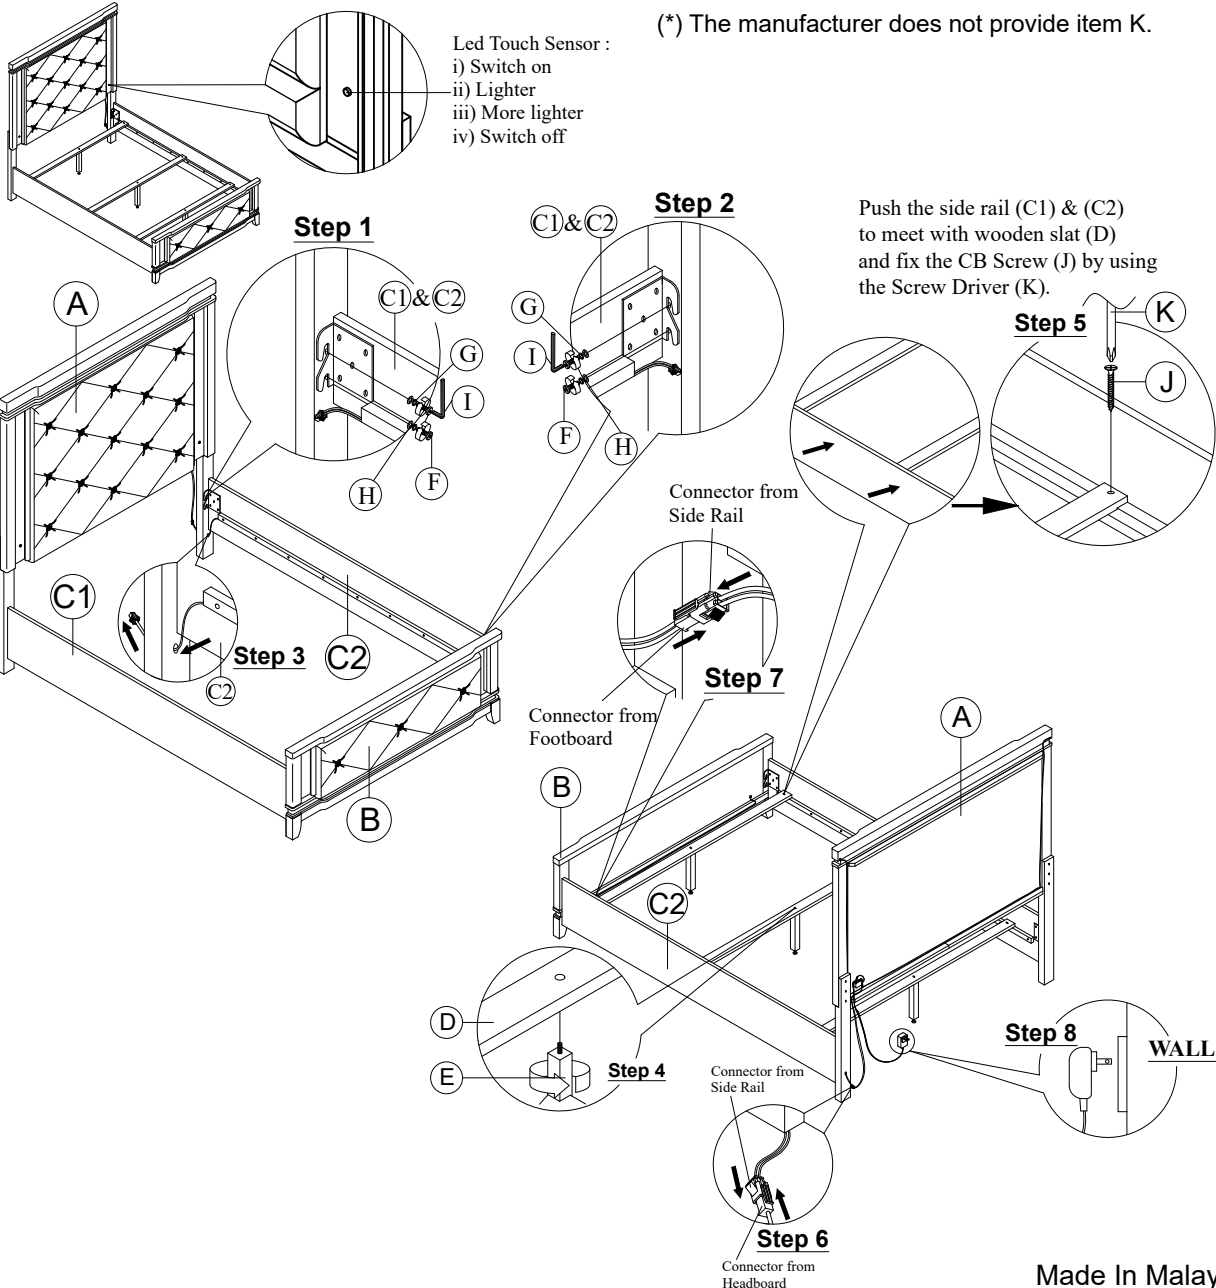

ASSEMBLY INSTRUCTION

Description : FULL BED-HEADBOARD WITH LED
-FOOTBOARD WITH LED & SLATS
-SIDERAILS

Model : ALINA/LOLA-WHITE-FB-HB W/LED-FB-W/LED-FB-SR

Thank you for purchasing this quality product. Be sure to check all packing material carefully for small parts that may have come loose inside the carton during shipment.

PART LIST :

HARDWARE LIST :

No.	Description	Diagram	Quantity	No.	Description	Diagram	Size	Quantity
A	HEADBOARD LED WITH CONNECTOR		1	F	JCBB SCREW		M8 x 25mm	8
B	FOOTBOARD LED WITH CONNECTOR		1	G	SPRING WASHER		M8 x 15mm	8
C1	SIDE RAIL (LEFT)		1	H	FLAT WASHER		M8 x 22mm	8
C2	SIDE RAIL WITH CONNECTOR (RIGHT)		1	I	ALLEN KEY		M5	1
D	WOODEN SLAT		3	J	CB SCREW		M4 x 32mm	6
E	WOODEN SUPPORT		3	K	SCREW DRIVER (*)			1

(*) The manufacturer does not provide item K.

Made In Malaysia

2340W GLO QUEEN BED