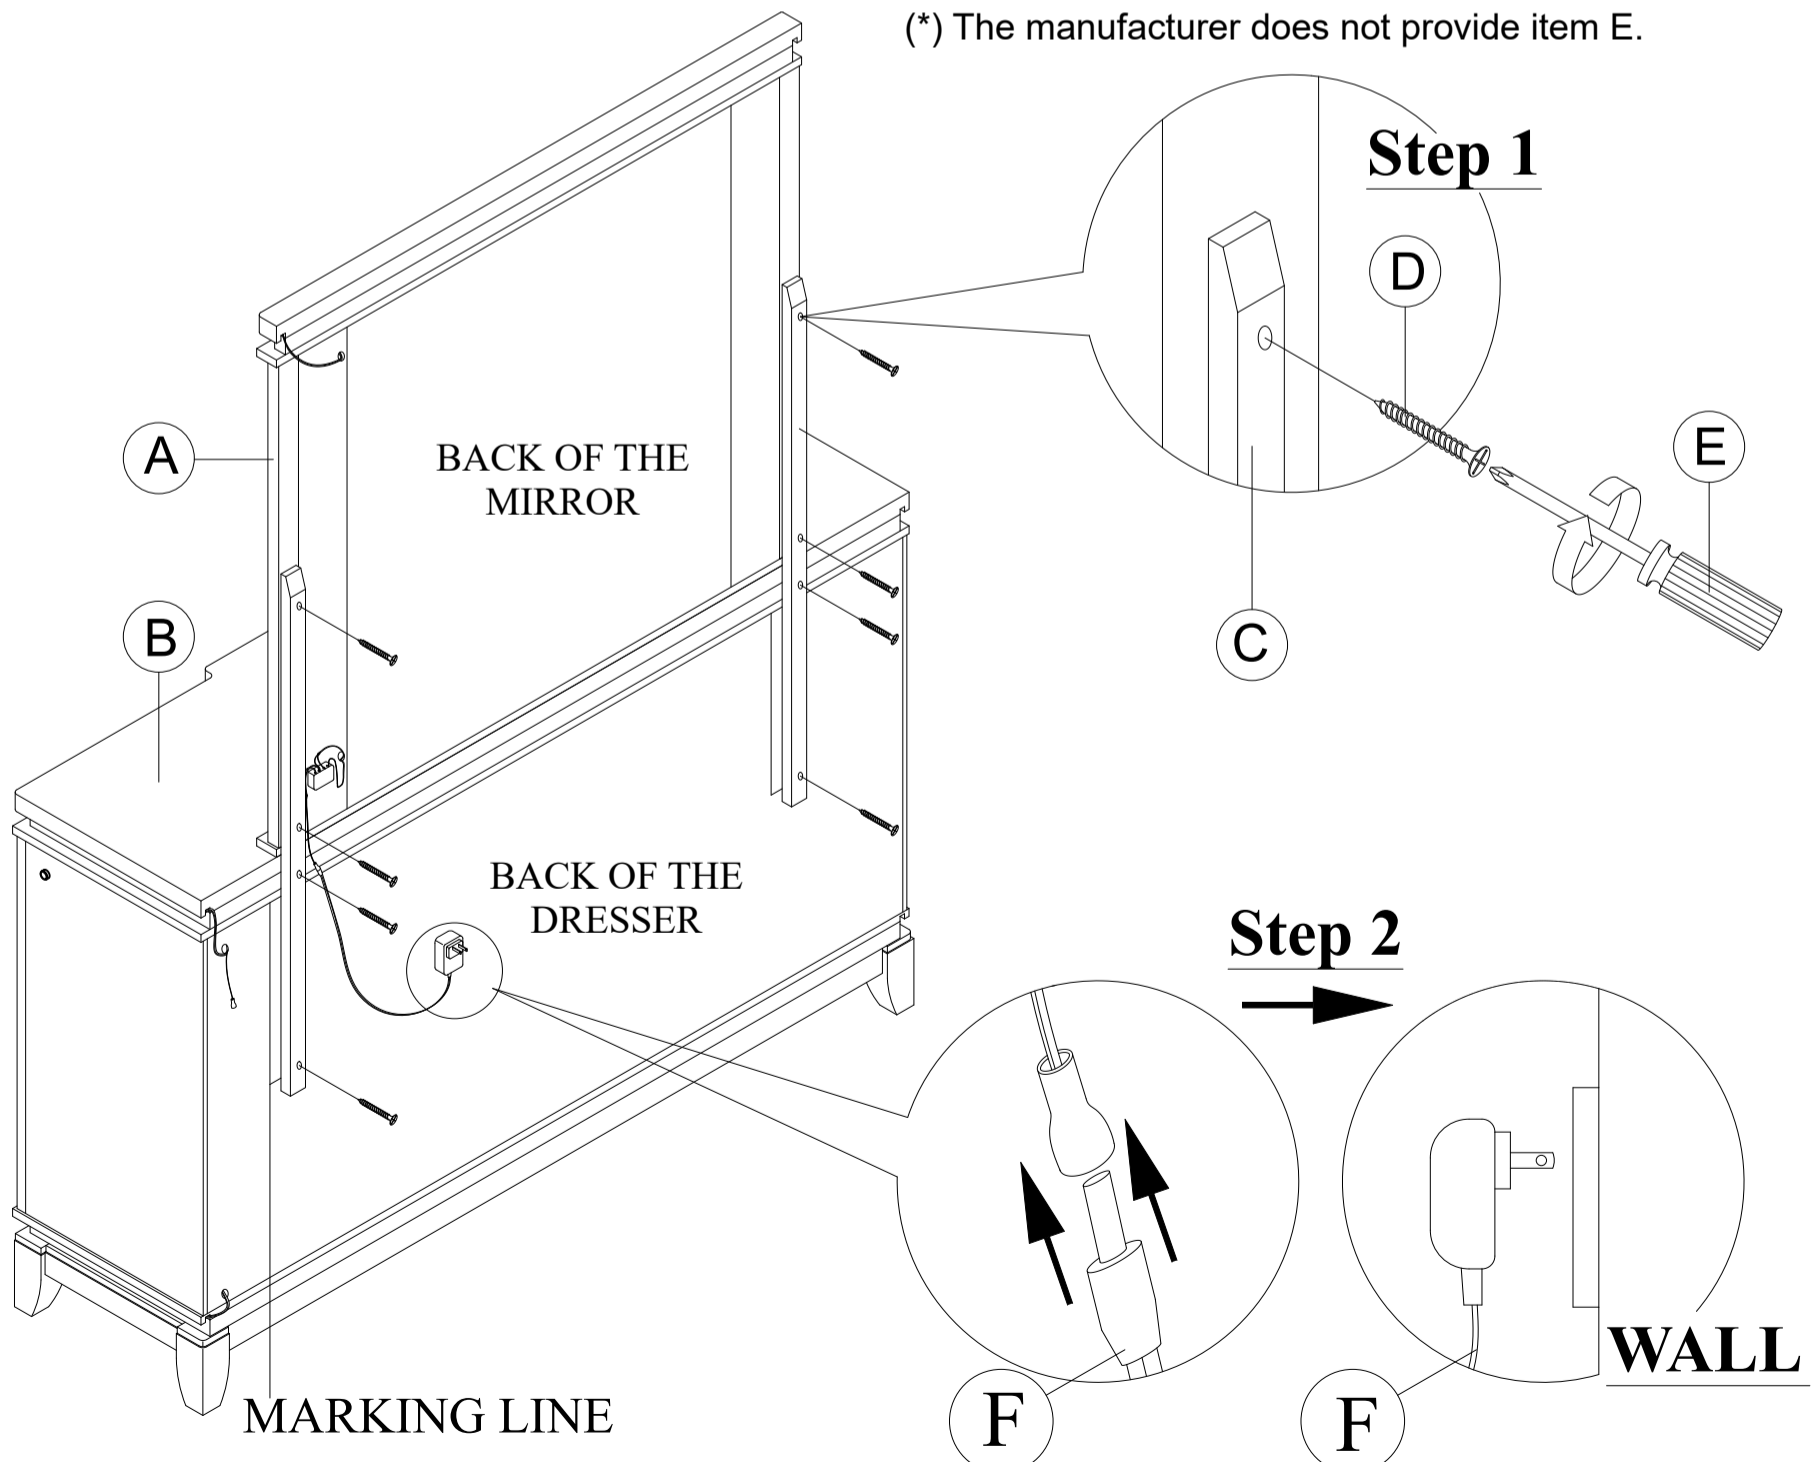

ASSEMBLY INSTRUCTION

Model : ALINA-WHITE-MR W/LED & DR W/LED

Description : MIRROR W/LED & DRESSER W/LED

Thank you for purchasing this quality product. Be sure to check all packing material carefully for small parts that may have come loose inside the carton during shipment.

PART LIST :

No.	Description	Diagram	Quantity
A	MIRROR		1
B	DRESSER		1
C	MIRROR SUPPORT		2

HARDWARE LIST :

No.	Description	Diagram	Size	Quantity
D	CB SCREW		M4 x 32mm	8
E	SCREW DRIVER (*)			1
F	ADAPTOR			1

(*) The manufacturer does not provide item E.

Made In Malaysia

2340W GLO MIRROR & DRESSER