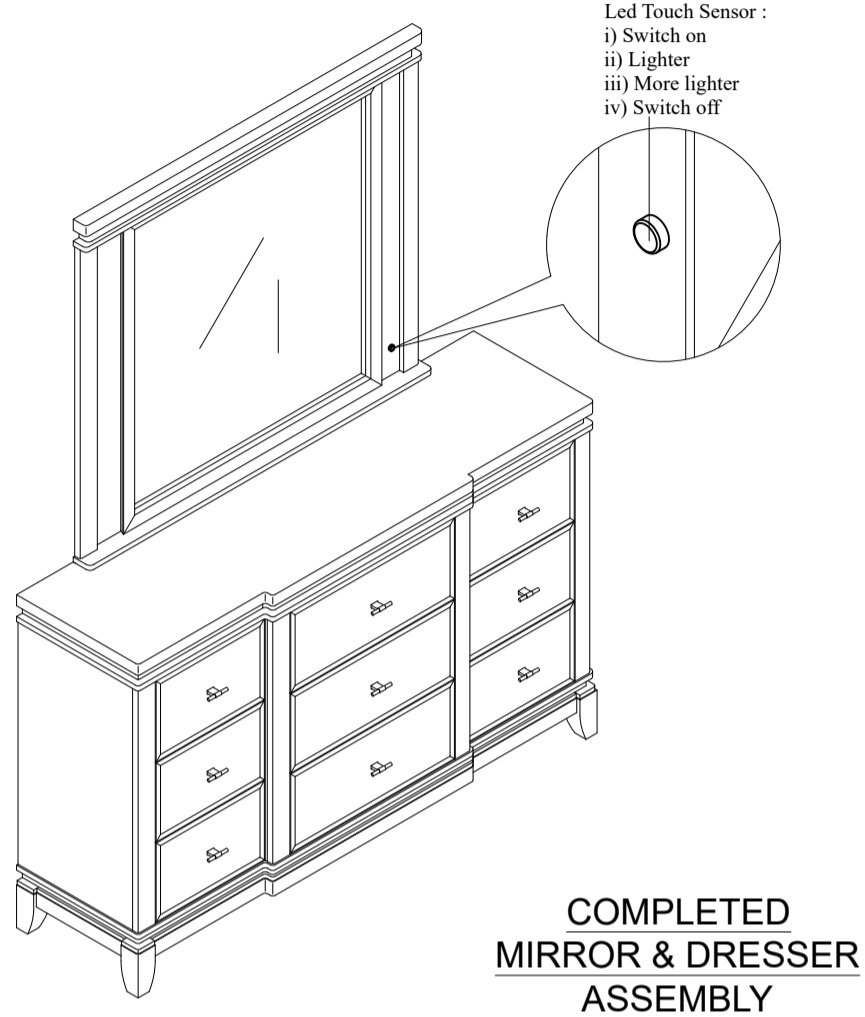

ASSEMBLY INSTRUCTION

Model : ALINA-WHITE-MR W/LED & DR W/LED

Description : MIRROR W/LED & DRESSER W/LED

Thank you for purchasing this quality product. Be sure to check all packing material carefully for small parts that may have come loose inside the carton during shipment.

PART LIST :

No.	Description	Diagram	Quantity
A	MIRROR		1
B	DRESSER		1
C	MIRROR SUPPORT		2

HARDWARE LIST :

No.	Description	Diagram	Size	Quantity
D	CB SCREW		M4 x 32mm	8
E	SCREW DRIVER (*)			1
F	ADAPTOR			1

(*) The manufacturer does not provide item E.

Made In Malaysia

2340W GLO MIRROR & DRESSER