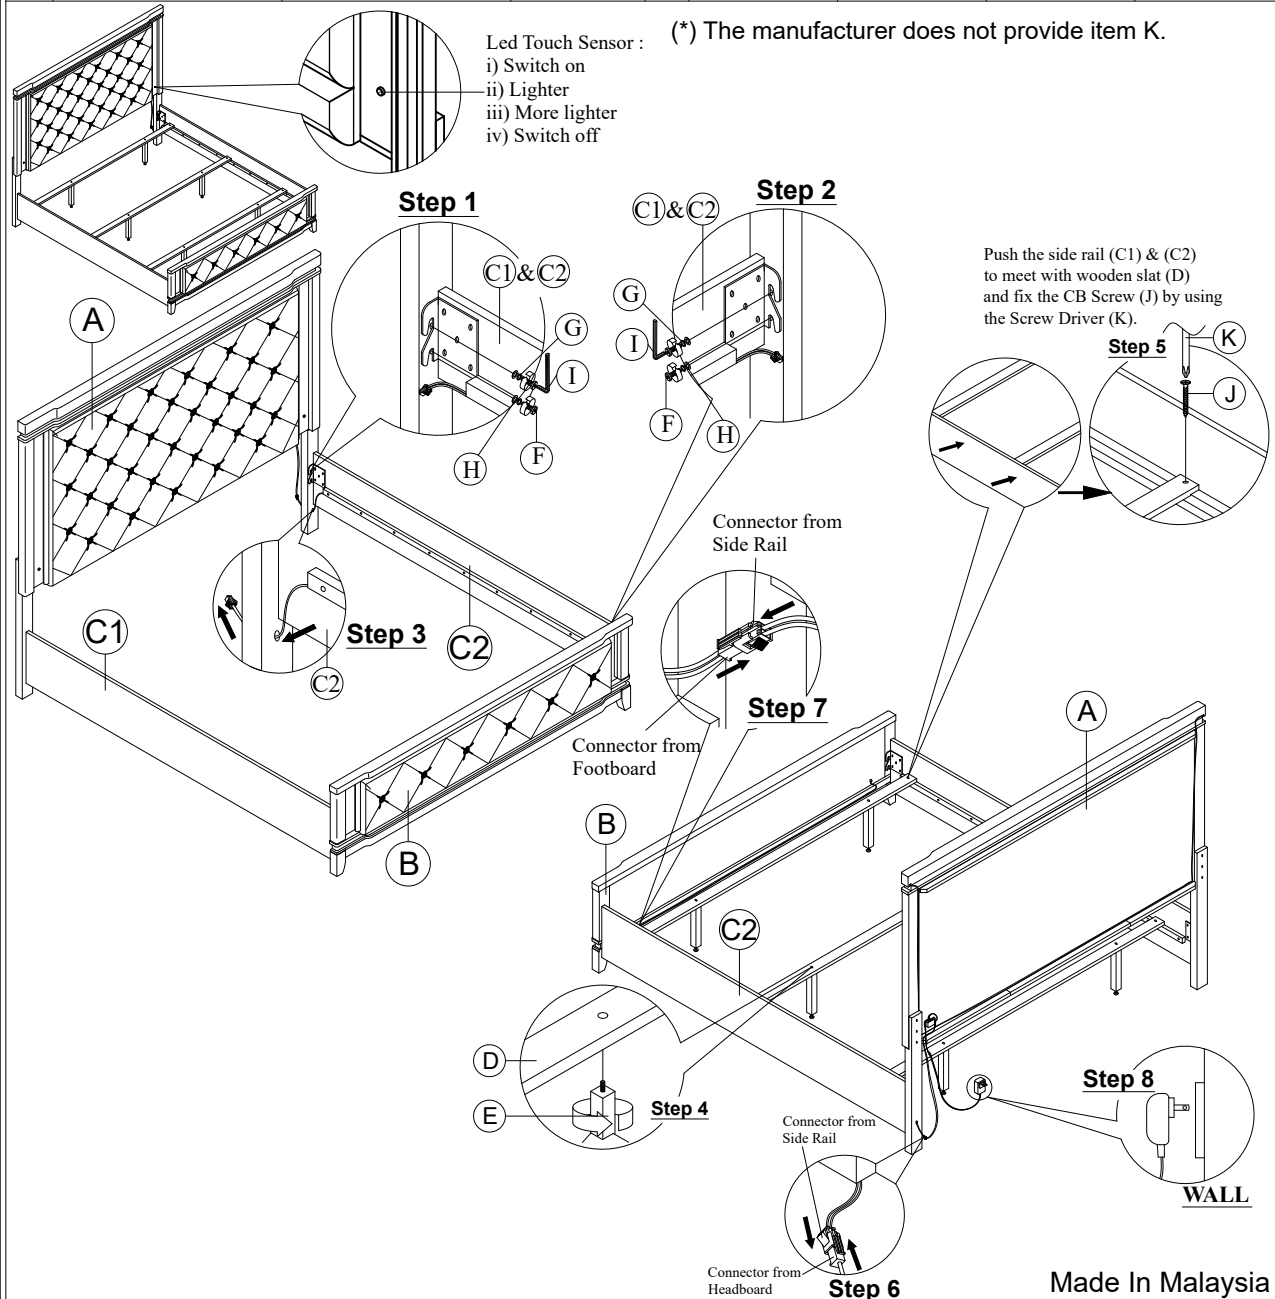

ASSEMBLY INSTRUCTION

Description : KING BED-HEADBOARD WITH LED
-FOOTBOARD WITH LED & SLATS
-SIDERAILS

Model : ALINA/LOLA-WHITE-KB-HB W/LED-FB-W/LED-KB-SR

Thank you for purchasing this quality product. Be sure to check all packing material carefully for small parts that may have come loose inside the carton during shipment.

PART LIST :

HARDWARE LIST :

No.	Description	Diagram	Quantity	No.	Description	Diagram	Size	Quantity
A	HEADBOARD LED WITH CONNECTOR		1	F	JCBB SCREW		M8 x 25mm	8
B	FOOTBOARD LED WITH CONNECTOR		1	G	SPRING WASHER		M8 x 15mm	8
C1	SIDE RAIL (LEFT)		1	H	FLAT WASHER		M8 x 22mm	8
C2	SIDE RAIL WITH CONNECTOR (RIGHT)		1	I	ALLEN KEY		M5	1
D	WOODEN SLAT		3	J	CB SCREW		M4 x 32mm	6
E	WOODEN SUPPORT		6	K	SCREW DRIVER (*)			1

(*) The manufacturer does not provide item K.

Made In Malaysia

2340W GLO KING BED