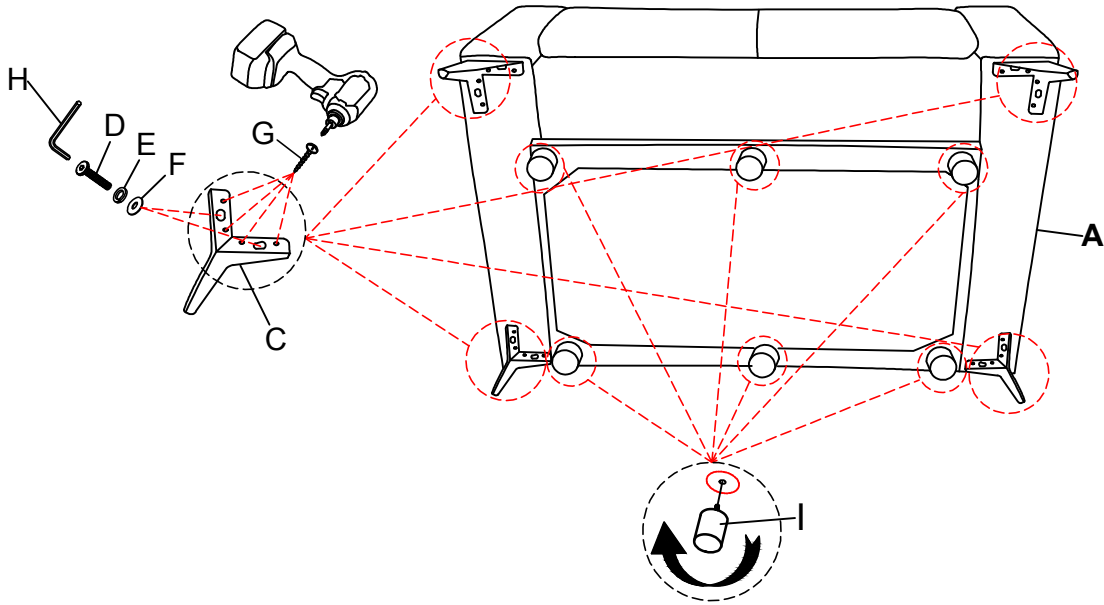

ASSEMBLY INSTRUCTIONS

Model: U8521

Description: Power Console Reclining
Loveseat With Ratchet Headrests

Thank you for purchasing this quality product. Be sure to check all packing material carefully for small parts that may have come loose inside the carton during shipment

Step 1:

Step 2: