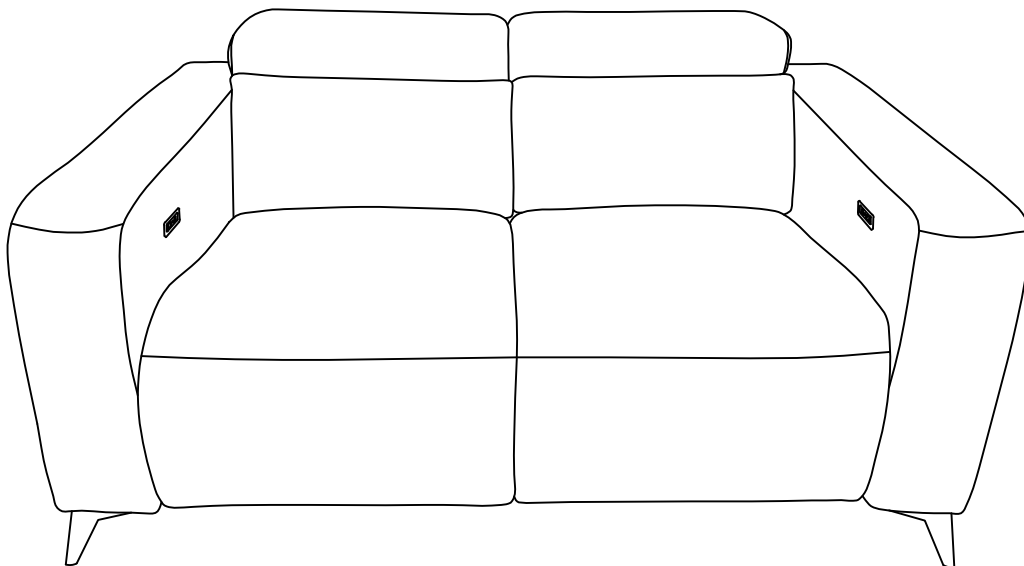

# ASSEMBLY INSTRUCTIONS

Model: U8521

Description: Power Console Reclining  
Loveseat With Ratchet Headrests

**Thank you for purchasing this quality product. Be sure to check all packing material carefully for small parts that may have come loose inside the carton during shipment**

# ASSEMBLY INSTRUCTIONS

Model: U8521

Description: Power Console Reclining  
Loveseat With Ratchet Headrests

Thank you for purchasing this quality product. Be sure to check all packing material carefully for small parts that may have come loose inside the carton during shipment