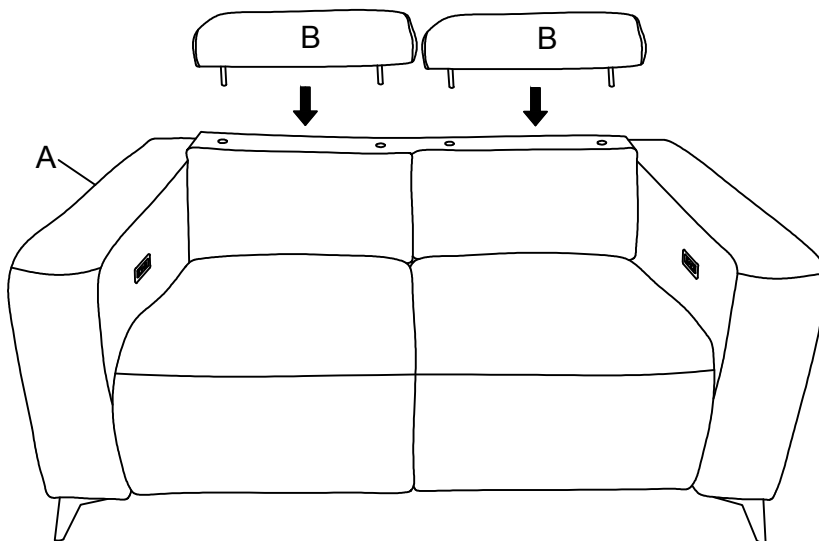

3 OF 4

Made in Vietnam