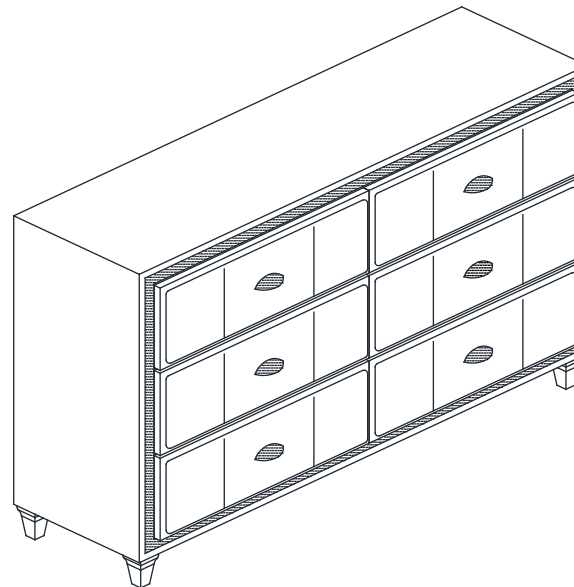

ASSEMBLY
COMPLETED