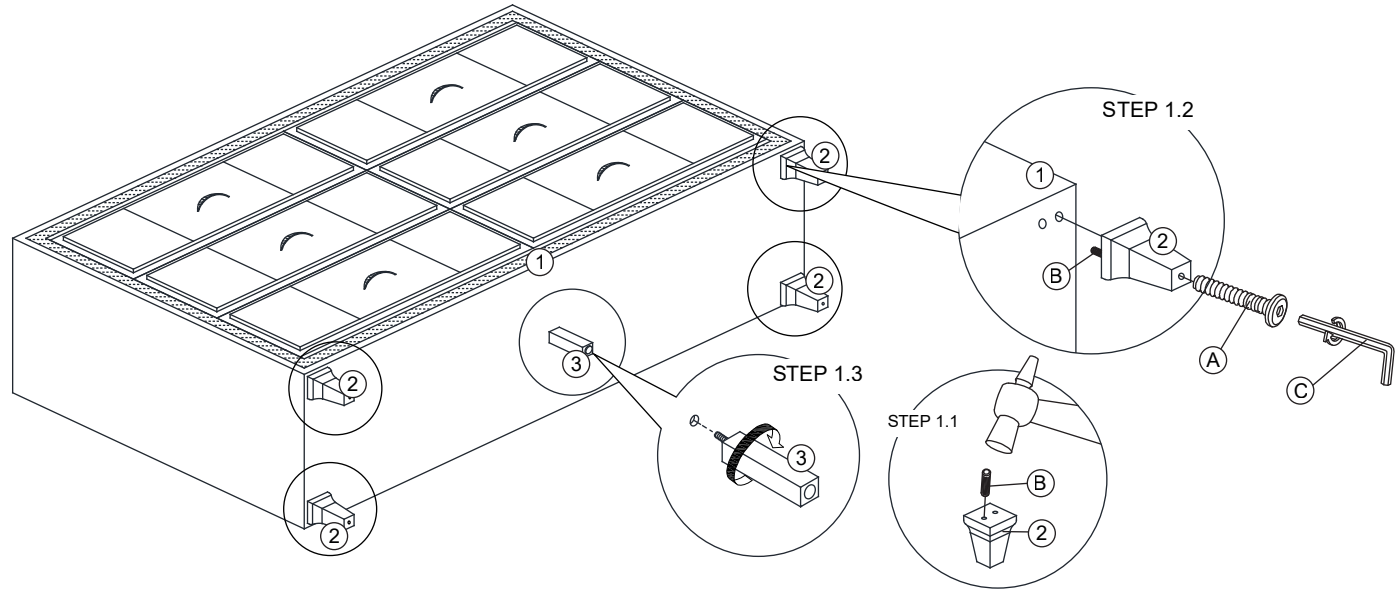

# ASSEMBLY INSTRUCTION

ITEM : Vanna Dresser

NO	PARTLIST	QTY
1	 CHEST	1PC
2	 LEG	4PCS
3	 CENTER SUPPORT LEG WITH LEVELER	1PC
ITEM	HARDWARE	QTY
A	 JCBC SCREW M6 x 70MM	4PCS
B	 WOOD DOWEL M8 x 30MM	4PCS
C	 L-KEY M4 x 100MM	1PC

STEP 1

STEP 2

ASSEMBLY  
COMPLETED