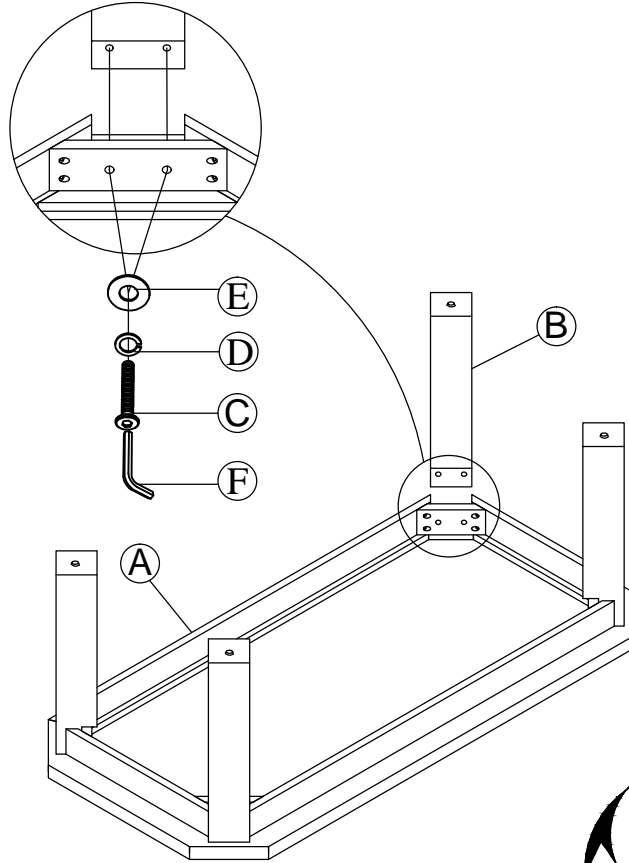

# ASSEMBLY INSTRUCTION

Model : T06CT

Description : Coffee Table

Thank you for purchasing this quality product. Be sure to check all packing material carefully for small parts that may have come loose inside the carton during shipment.

## PART LIST:

No.	Description	Diagram	Quantity
A	Table Top		1
B	Table Legs		4

## HARDWARE LIST:

No.	Description	Diagram	size	Quantity
C	Bolt		Ø5/16" x 1-3/4"	8
D	Lock Washer		Ø5/16"	8
E	Flat Washer		Ø5/16"	8
F	Allen Key		M5	1

Finished

Made in Viet Nam