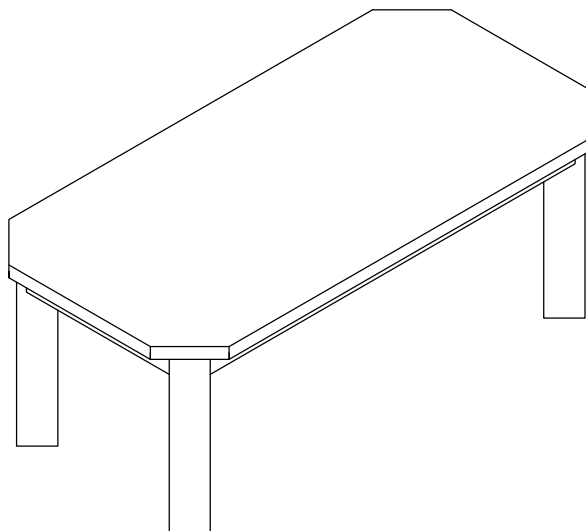

# ASSEMBLY INSTRUCTION

Model : T06CT

Description : Coffee Table

Thank you for purchasing this quality product. Be sure to check all packing material carefully for small parts that may have come loose inside the carton during shipment.

## PART LIST:

No.	Description	Diagram	Quantity
A	Table Top		1
B	Table Legs		4

## HARDWARE LIST:

No.	Description	Diagram	size	Quantity
C	Bolt		Ø5/16" x 1-3/4"	8
D	Lock Washer		Ø5/16"	8
E	Flat Washer		Ø5/16"	8
F	Allen Key		M5	1

Finished

Made in Viet Nam