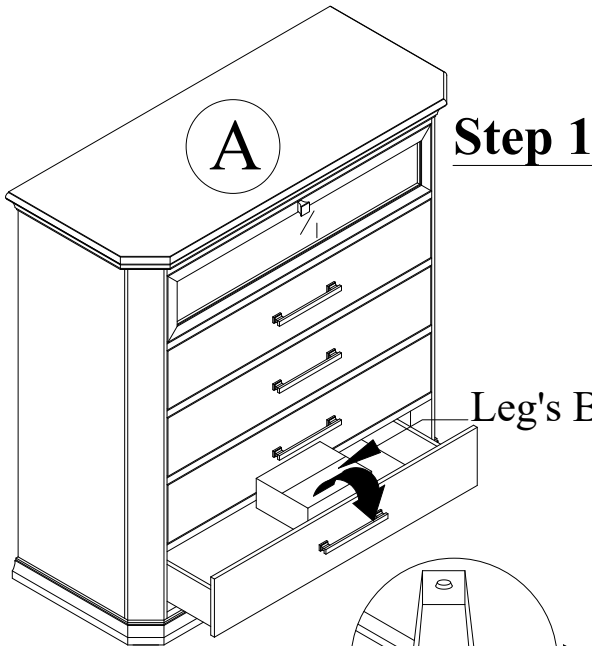

# ASSEMBLY INSTRUCTION

Model : MARCO-METALLIC WHITE-CH

Description : CHEST

Thank you for purchasing this quality product. Be sure to check all packing material carefully for small parts that may have come loose inside the carton during shipment.

## PART LIST :

No.	Description	Diagram	Quantity
A	CHEST		1
B	LEG		4

COMPLETED CHEST  
ASSEMBLY

Leg's Box

Front's leg

**Step 1** - To reverse panel front to mirror front on drawer, unlock panel clips from the inside.

**Step 2** - Re-lock back the panel clips from inside drawer.