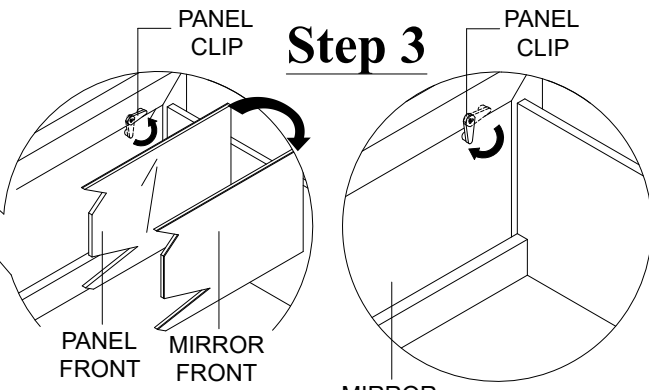

# ASSEMBLY INSTRUCTION

Model : MARCO-METALLIC WHITE-CH

Description : CHEST

Thank you for purchasing this quality product. Be sure to check all packing material carefully for small parts that may have come loose inside the carton during shipment.

## PART LIST :

No.	Description	Diagram	Quantity
A	CHEST		1
B	LEG		4

COMPLETED CHEST  
ASSEMBLY

Leg's Box

Front's leg

**Step 1** - To reverse panel front to mirror front on drawer, unlock panel clips from the inside.

**Step 2** - Re-lock back the panel clips from inside drawer.