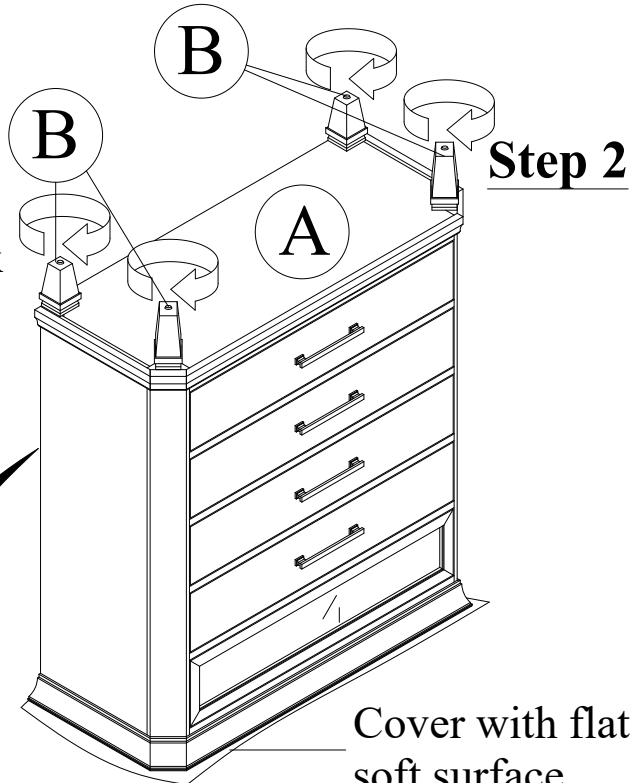

# ASSEMBLY INSTRUCTION

Model : MARCO-METALLIC WHITE-CH

Description : CHEST

Thank you for purchasing this quality product. Be sure to check all packing material carefully for small parts that may have come loose inside the carton during shipment.

## PART LIST :

No.	Description	Diagram	Quantity
A	CHEST		1
B	LEG		4

COMPLETED CHEST  
ASSEMBLY

Leg's Box

Front's leg

**Step 1** - To reverse panel front to mirror front on drawer, unlock panel clips from the inside.

**Step 2** - Re-lock back the panel clips from inside drawer.