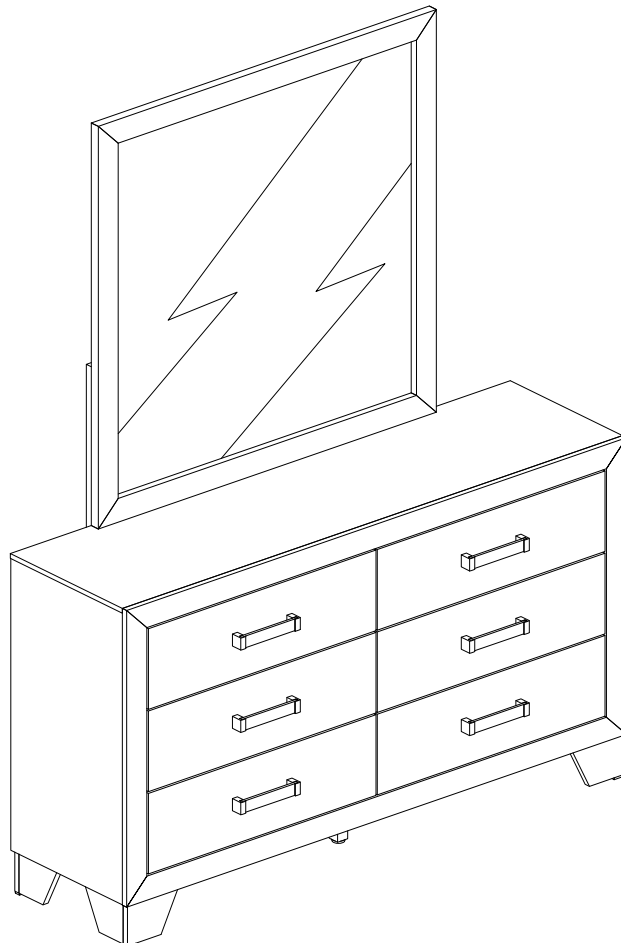

ASSEMBLY COMPLETED