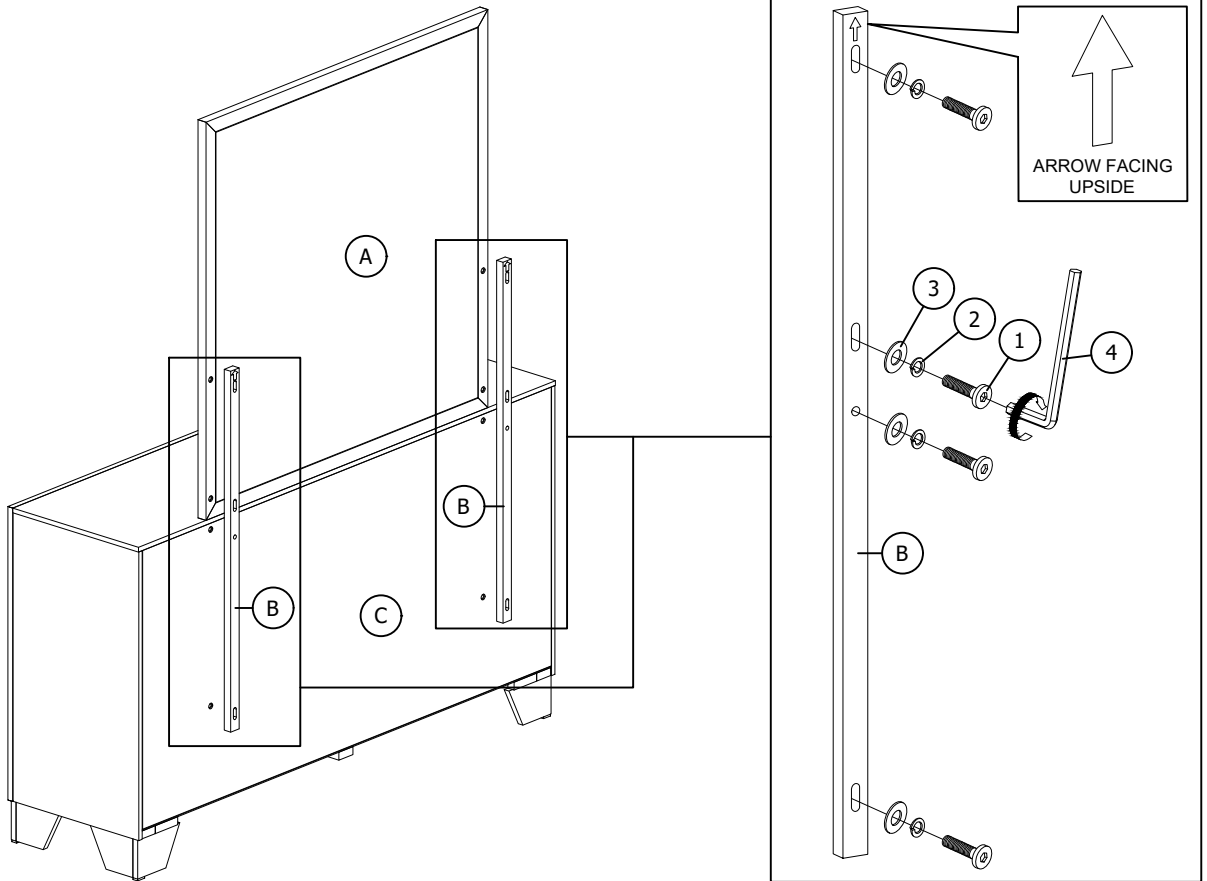

LUCCIA-WHITE-MR ASSEMBLY INSTRUCTION

PART LIST

A	MIRROR		1 PC
B	MIRROR SUPPORT		2 PCS
C	DRESSER		1 PC

HARDWARE LIST

ITEM	DESCRIPTION	DRAWING	QTY
1	JCBB SCREW M6 x 40MM		8 PCS
2	SPRING WASHER M6 x 13MM		8 PCS
3	FLAT WASHER M6 x 19MM		8 PCS
4	ALLEN KEY M4		1 PC

ASSEMBLY TOOLS REQUIRED

1. Screwdriver (not provide)

LUCCIA-WHITE-MR ASSEMBLY INSTRUCTION

STEP 1

STEP 2

ASSEMBLY COMPLETED