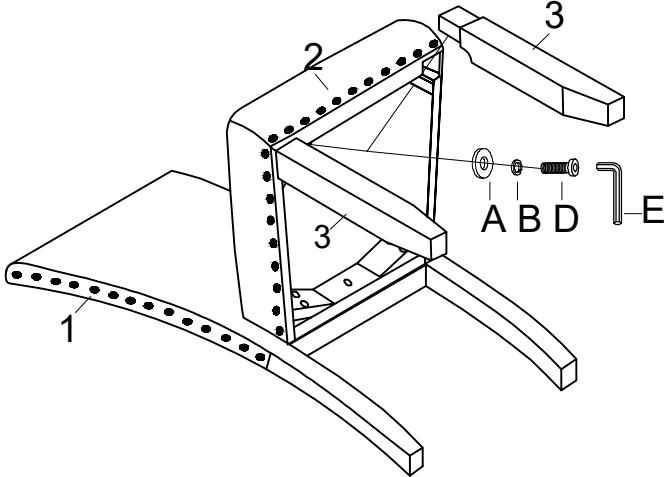

Step 1

Step 2

PARTS			
A		CHAIR BACK	1PC
B		SEAT	1PC
C		FRONT LEG	2PC
HARDWARE LIST			
D		∅5/16"*22mm	9PCS
E		∅5/16"	9PCS
F		∅5/16"*3-1/2"	4PCS
G		∅5/16"*2-1/4"	5PCS
H		∅10 * 30mm	1PCS
I			2PCS

Finished

ASSEMBLY INSTRUCTION

Model: D1622DC

Description: DINING CHAIR (2/BOX) DARK (KOREAN VELVER)

Thank you for purchasing this quality product. Be sure to check all packing material carefully for small parts that may have come loose inside the carton during shipment.

Step 1

Step 2

PARTS			
A		CHAIR BACK	1PC
B		SEAT	1PC
C		FRONT LEG	2PC
HARDWARE LIST			
D		∅5/16"*22mm	9PCS
E		∅5/16"	9PCS
F		∅5/16"*3-1/2"	4PCS
G		∅5/16"*2-1/4"	5PCS
H		∅10 * 30mm	1PCS
I			2PCS

Finished