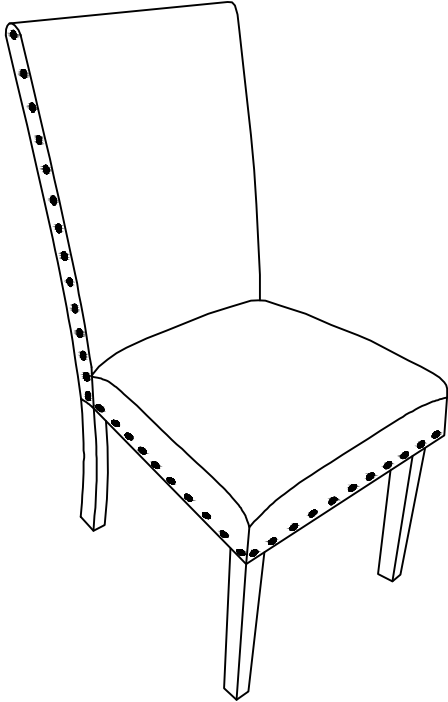

ASSEMBLY INSTRUCTION

Model: D1622DC

Description: DINING CHAIR (2/BOX)

Thank you for purchasing this quality product. Be sure to check all packing material carefully for small parts that may have come loose inside the carton during shipment.

Step 1

Step 2

PARTS			
A		CHAIR BACK	1PC
B		SEAT	1PC
C		FRONT LEG	2PC
HARDWARE LIST			
D		∅5/16"*22mm	9PCS
E		∅5/16"	9PCS
F		∅5/16"*3-1/2"	4PCS
G		∅5/16"*2-1/4"	5PCS
H		∅10 * 30mm	1PCS
I			2PCS

Finished

ASSEMBLY INSTRUCTION

Model: D1622DC

Description: DINING CHAIR (2/BOX) DARK (KOREAN VELVER)

Thank you for purchasing this quality product. Be sure to check all packing material carefully for small parts that may have come loose inside the carton during shipment.

Step 1

Step 2

PARTS			
A		CHAIR BACK	1PC
B		SEAT	1PC
C		FRONT LEG	2PC
HARDWARE LIST			
D		∅5/16"*22mm	9PCS
E		∅5/16"	9PCS
F		∅5/16"*3-1/2"	4PCS
G		∅5/16"*2-1/4"	5PCS
H		∅10 * 30mm	1PCS
I			2PCS

Finished