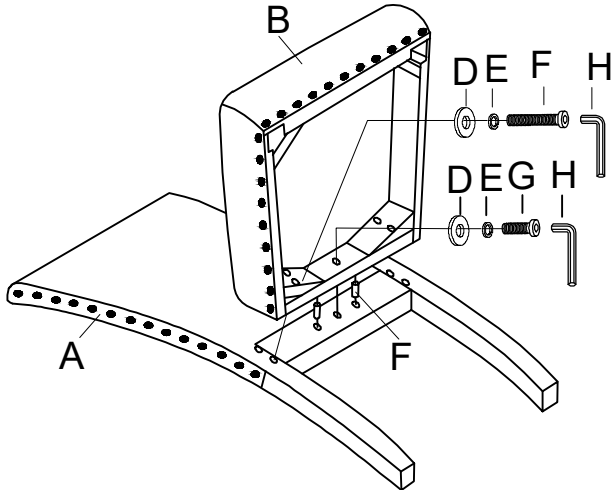

ASSEMBLY INSTRUCTION

Model: D1622DC

Description: DINING CHAIR (2/BOX)

Thank you for purchasing this quality product. Be sure to check all packing material carefully for small parts that may have come loose inside the carton during shipment.

Step 1

Step 2

PARTS			
A		CHAIR BACK	1PC
B		SEAT	1PC
C		FRONT LEG	2PC
HARDWARE LIST			
D		∅5/16"*22mm	9PCS
E		∅5/16"	9PCS
F		∅5/16"*3-1/2"	4PCS
G		∅5/16"*2-1/4"	5PCS
H		∅10 * 30mm	1PCS
I			2PCS

Finished

ASSEMBLY INSTRUCTION

Model: D1622DC

Description: DINING CHAIR (2/BOX) DARK (KOREAN VELVER)

Thank you for purchasing this quality product. Be sure to check all packing material carefully for small parts that may have come loose inside the carton during shipment.

Step 1

Step 2

PARTS			
A		CHAIR BACK	1PC
B		SEAT	1PC
C		FRONT LEG	2PC
HARDWARE LIST			
D		∅5/16"*22mm	9PCS
E		∅5/16"	9PCS
F		∅5/16"*3-1/2"	4PCS
G		∅5/16"*2-1/4"	5PCS
H		∅10 * 30mm	1PCS
I			2PCS

Finished