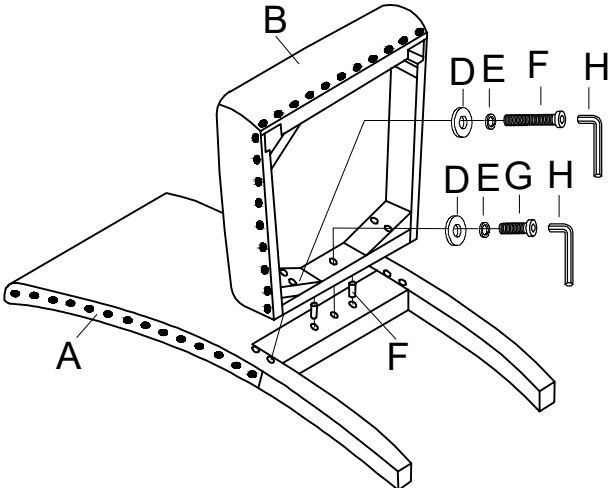

ASSEMBLY INSTRUCTION

Model: D1622DC

Description: DINING CHAIR (2/BOX)

Thank you for purchasing this quality product. Be sure to check all packing material carefully for small parts that may have come loose inside the carton during shipment.

Step 1

Step 2

PARTS			
A		CHAIR BACK	1PC
B		SEAT	1PC
C		FRONT LEG	2PC
HARDWARE LIST			
D		∅5/16"*22mm	9PCS
E		∅5/16"	9PCS
F		∅5/16"*3-1/2"	4PCS
G		∅5/16"*2-1/4"	5PCS
H		∅10 * 30mm	1PCS
I			2PCS

Finished

ASSEMBLY INSTRUCTION

Model: D1622DC

Description: DINING CHAIR (2/BOX) DARK (KOREAN VELVER)

Thank you for purchasing this quality product. Be sure to check all packing material carefully for small parts that may have come loose inside the carton during shipment.

Step 1

Step 2

PARTS			
A		CHAIR BACK	1PC
B		SEAT	1PC
C		FRONT LEG	2PC
HARDWARE LIST			
D		∅5/16"*22mm	9PCS
E		∅5/16"	9PCS
F		∅5/16"*3-1/2"	4PCS
G		∅5/16"*2-1/4"	5PCS
H		∅10 * 30mm	1PCS
I			2PCS

Finished