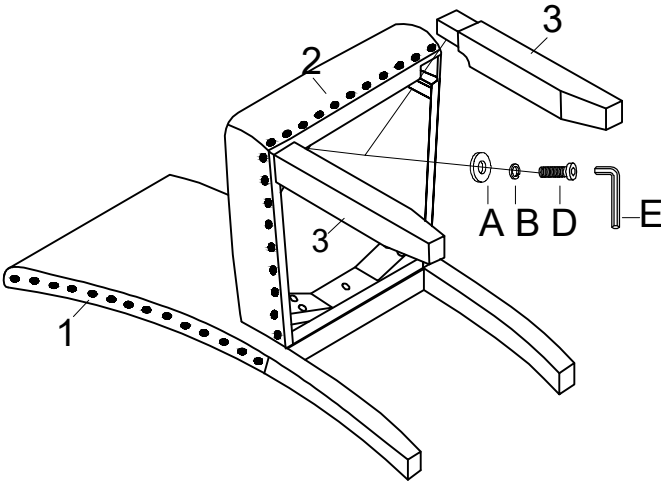

ASSEMBLY INSTRUCTION

Model: D1622DC

Description: DINING CHAIR (2/BOX)

Thank you for purchasing this quality product. Be sure to check all packing material carefully for small parts that may have come loose inside the carton during shipment.

Step 1

Step 2

PARTS			
A		CHAIR BACK	1PC
B		SEAT	1PC
C		FRONT LEG	2PC
HARDWARE LIST			
D		∅5/16"*22mm	9PCS
E		∅5/16"	9PCS
F		∅5/16"*3-1/2"	4PCS
G		∅5/16"*2-1/4"	5PCS
H		∅10 * 30mm	1PCS
I			2PCS

Finished

ASSEMBLY INSTRUCTION

Model: D1622DC

Description: DINING CHAIR (2/BOX) DARK (KOREAN VELVER)

Thank you for purchasing this quality product. Be sure to check all packing material carefully for small parts that may have come loose inside the carton during shipment.

Step 1

Step 2

PARTS			
A		CHAIR BACK	1PC
B		SEAT	1PC
C		FRONT LEG	2PC
HARDWARE LIST			
D		∅5/16"*22mm	9PCS
E		∅5/16"	9PCS
F		∅5/16"*3-1/2"	4PCS
G		∅5/16"*2-1/4"	5PCS
H		∅10 * 30mm	1PCS
I			2PCS

Finished