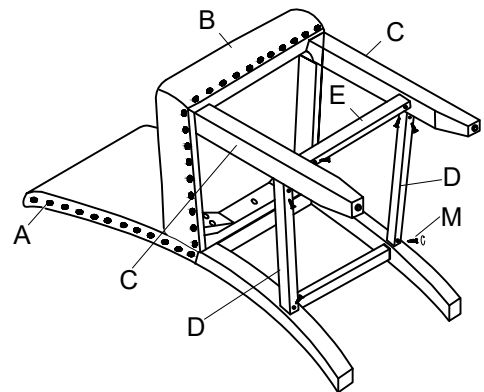

# ASSEMBLY INSTRUCTION

Model: D1622BS

Description: BAR STOOL(2/BOX)

Thank you for purchasing this quality product. Be sure to check all packing material carefully for small parts that may have come loose inside the carton during shipment.

Step 1

Step 2

Step 2

Step 2

| PARTS         |  |                  |      |
|---------------|--|------------------|------|
| A             |  | CHAIR BACK       | 1PCS |
| B             |  | SEAT             | 1PCS |
| C             |  | FRONT LEG        | 2PCS |
| D             |  | SIDE STRETCHER   | 2PCS |
| E             |  | FRONT DTRET CHER | 1PCS |
| HARDWARE LIST |  |                  |      |
| F             |  | ø5/16"*19mm      | 9PCS |
| G             |  | ø5/16"           | 9PCS |
| H             |  | ø5/16"*3/4"      | 4PCS |
| I             |  | ø5/16"*3/4"      | 5PCS |
| K             |  | 5mm              | 1PCS |
| L             |  | ø10*30mm         | 2PCS |
| M             |  | ø8*1-3/4"        | 6PCS |