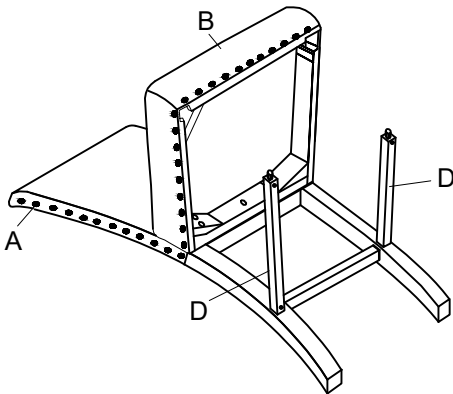

# ASSEMBLY INSTRUCTION

Model: D1622BS

Description: BAR STOOL(2/BOX)

Thank you for purchasing this quality product. Be sure to check all packing material carefully for small parts that may have come loose inside the carton during shipment.

Step 1

Step 2

Step 2

Step 2

| PARTS         |  |                  |      |
|---------------|--|------------------|------|
| A             |  | CHAIR BACK       | 1PCS |
| B             |  | SEAT             | 1PCS |
| C             |  | FRONT LEG        | 2PCS |
| D             |  | SIDE STRETCHER   | 2PCS |
| E             |  | FRONT DTRET CHER | 1PCS |
| HARDWARE LIST |  |                  |      |
| F             |  | ø5/16"*19mm      | 9PCS |
| G             |  | ø5/16"           | 9PCS |
| H             |  | ø5/16"*3/4"      | 4PCS |
| I             |  | ø5/16"*3/4"      | 5PCS |
| K             |  | 5mm              | 1PCS |
| L             |  | ø10*30mm         | 2PCS |
| M             |  | ø8*1-3/4"        | 6PCS |