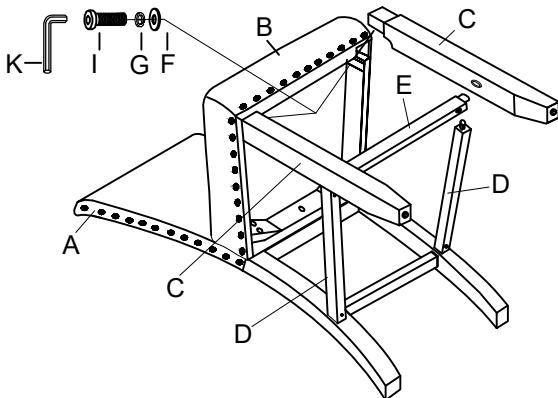

# ASSEMBLY INSTRUCTION

Model: D1622BS

Description: BAR STOOL(2/BOX)

Thank you for purchasing this quality product. Be sure to check all packing material carefully for small parts that may have come loose inside the carton during shipment.

Step 1

Step 2

Step 2

Step 2

| PARTS         |  |                  |      |
|---------------|--|------------------|------|
| A             |  | CHAIR BACK       | 1PCS |
| B             |  | SEAT             | 1PCS |
| C             |  | FRONT LEG        | 2PCS |
| D             |  | SIDE STRETCHER   | 2PCS |
| E             |  | FRONT DTRET CHER | 1PCS |
| HARDWARE LIST |  |                  |      |
| F             |  | ø5/16"*19mm      | 9PCS |
| G             |  | ø5/16"           | 9PCS |
| H             |  | ø5/16"*3/4"      | 4PCS |
| I             |  | ø5/16"*3/4"      | 5PCS |
| K             |  | 5mm              | 1PCS |
| L             |  | ø10*30mm         | 2PCS |
| M             |  | ø8*1-3/4"        | 6PCS |