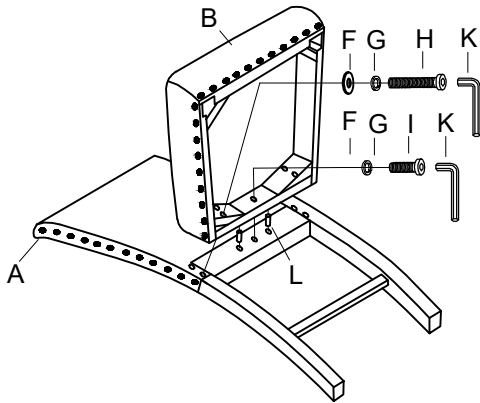

# ASSEMBLY INSTRUCTION

Model: D1622BS

Description: BAR STOOL(2/BOX)

Thank you for purchasing this quality product. Be sure to check all packing material carefully for small parts that may have come loose inside the carton during shipment.

Step 1

Step 2

Step 2

Step 2

| PARTS         |  |                  |      |
|---------------|--|------------------|------|
| A             |  | CHAIR BACK       | 1PCS |
| B             |  | SEAT             | 1PCS |
| C             |  | FRONT LEG        | 2PCS |
| D             |  | SIDE STRETCHER   | 2PCS |
| E             |  | FRONT DTRET CHER | 1PCS |
| HARDWARE LIST |  |                  |      |
| F             |  | ø5/16"*19mm      | 9PCS |
| G             |  | ø5/16"           | 9PCS |
| H             |  | ø5/16"*3/4"      | 4PCS |
| I             |  | ø5/16"*3/4"      | 5PCS |
| K             |  | 5mm              | 1PCS |
| L             |  | ø10*30mm         | 2PCS |
| M             |  | ø8*1-3/4"        | 6PCS |