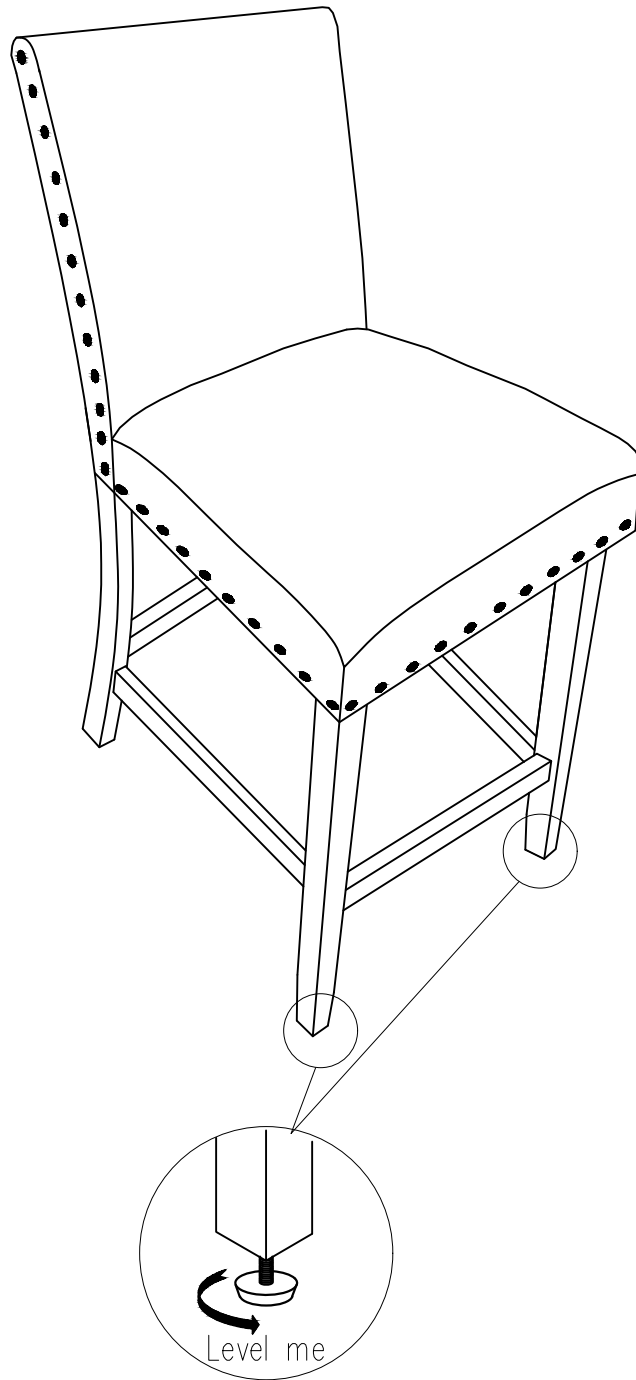

# ASSEMBLY INSTRUCTION

Model: D1622BS

Description: BAR STOOL(2/BOX)

Thank you for purchasing this quality product. Be sure to check all packing material carefully for small parts that may have come loose inside the carton during shipment.

Step 1

Step 2

Step 2

Step 2

| PARTS         |  |                  |      |
|---------------|--|------------------|------|
| A             |  | CHAIR BACK       | 1PCS |
| B             |  | SEAT             | 1PCS |
| C             |  | FRONT LEG        | 2PCS |
| D             |  | SIDE STRETCHER   | 2PCS |
| E             |  | FRONT DTRET CHER | 1PCS |
| HARDWARE LIST |  |                  |      |
| F             |  | ø5/16"*19mm      | 9PCS |
| G             |  | ø5/16"           | 9PCS |
| H             |  | ø5/16"*3/4"      | 4PCS |
| I             |  | ø5/16"*3/4"      | 5PCS |
| K             |  | 5mm              | 1PCS |
| L             |  | ø10*30mm         | 2PCS |
| M             |  | ø8*1-3/4"        | 6PCS |