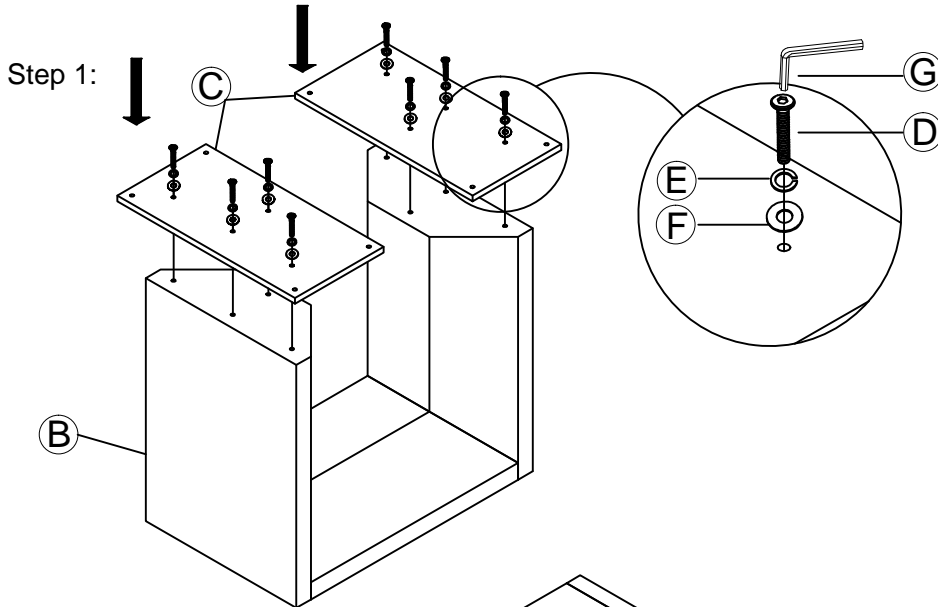

ASSEMBLY INSTRUCTION

Model : D02DT

Description : Dining Table

Thank you for purchasing this quality product. Be sure to check all packing material carefully for small parts that may have come loose inside the carton during shipment.

PART LIST:

No.	Description	Diagram	Quantity
A	Table Top		1
B	Table Base		1
C	Connection Panel		2

HARDWARE LIST:

No.	Description	Diagram	size	Quantity
D	Bolt		Ø1/4" x 1-3/8"	16
E	Lock Washer		Ø1/4"	16
F	Flat Washer		Ø1/4"	16
G	Allen Key		M4	1