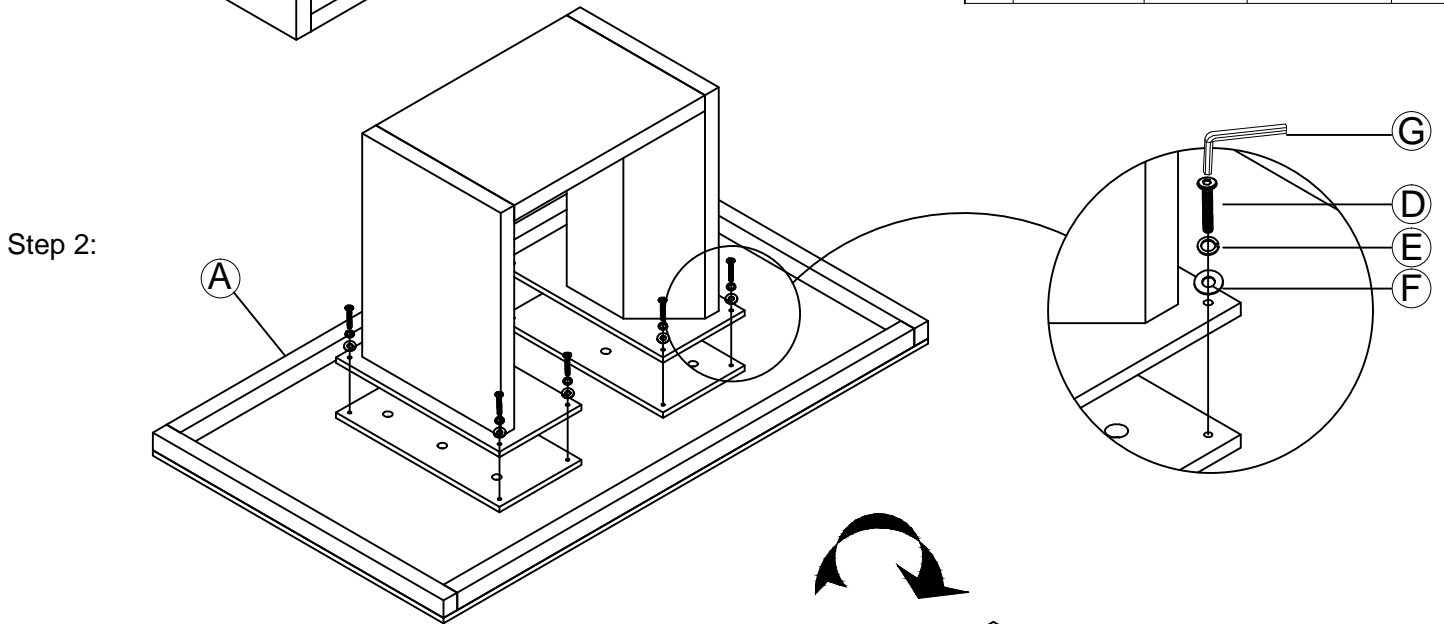

ASSEMBLY INSTRUCTION

Model : D02DT

Description : Dining Table

Thank you for purchasing this quality product. Be sure to check all packing material carefully for small parts that may have come loose inside the carton during shipment.

PART LIST:

No.	Description	Diagram	Quantity
A	Table Top		1
B	Table Base		1
C	Connection Panel		2

HARDWARE LIST:

No.	Description	Diagram	size	Quantity
D	Bolt		Ø1/4" x 1-3/8"	16
E	Lock Washer		Ø1/4"	16
F	Flat Washer		Ø1/4"	16
G	Allen Key		M4	1