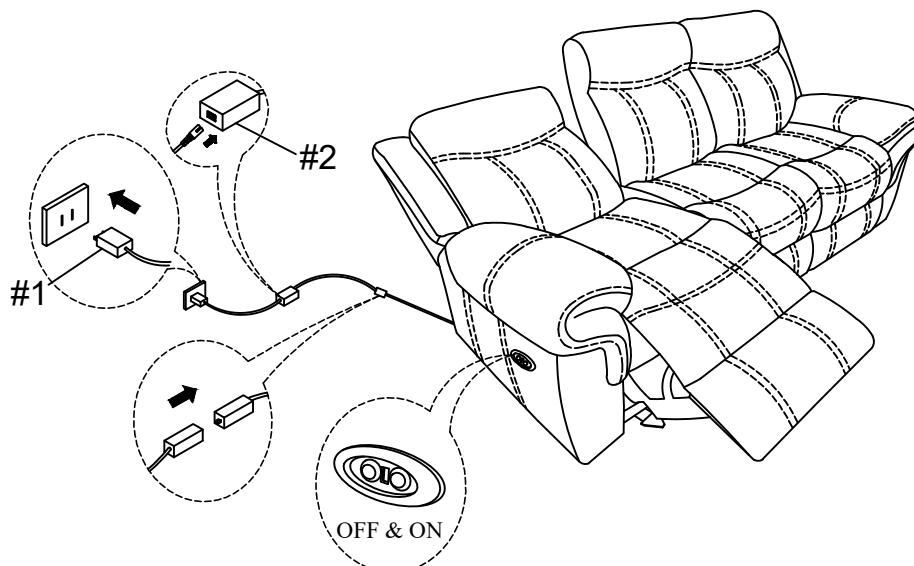

Made in Vietnam