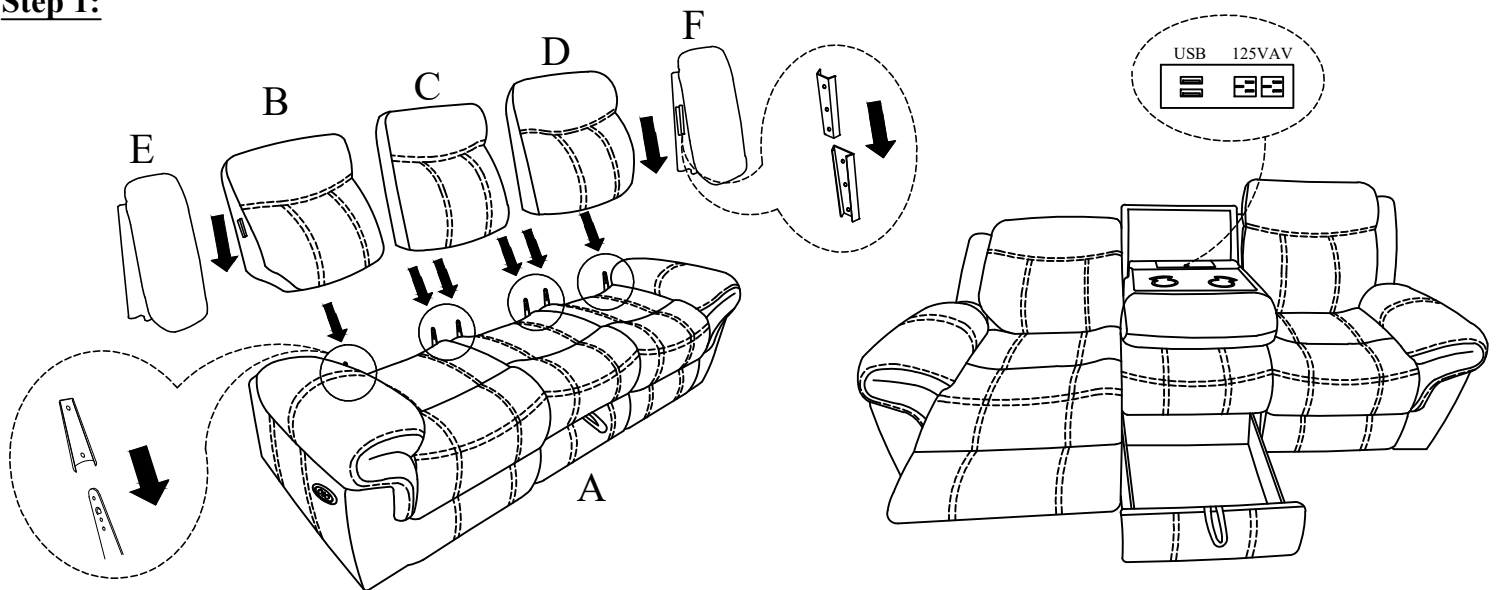

ASSEMBLY INSTRUCTION

Model: U2200-DOMINO COFFEE-PRS-1

Description: POWER RECLINING SOFA DOMINO COFFEE W/BLACK WELT

Thank you for purchasing this quality product. Be sure to check all packing material carefully for small parts that may have come loose inside the carton during shipment

PARTS LIST:

NO.	DESCRIPTION	SKETCH	Q'TY
A	Seat Body		1 PC
B	Left Backrest		1 PC
C	Middle Backrest		1 PC
D	Right Backrest		1 PC
E	Left wing		1 PC
F	Right wing		1 PC

HARDWARE LIST:

NO.	DESCRIPTION	DESCRIPTION	SKETCH	QTY
1	Plug			1 PC
2	Transformer			1 PC

Step 1:

Step 2: