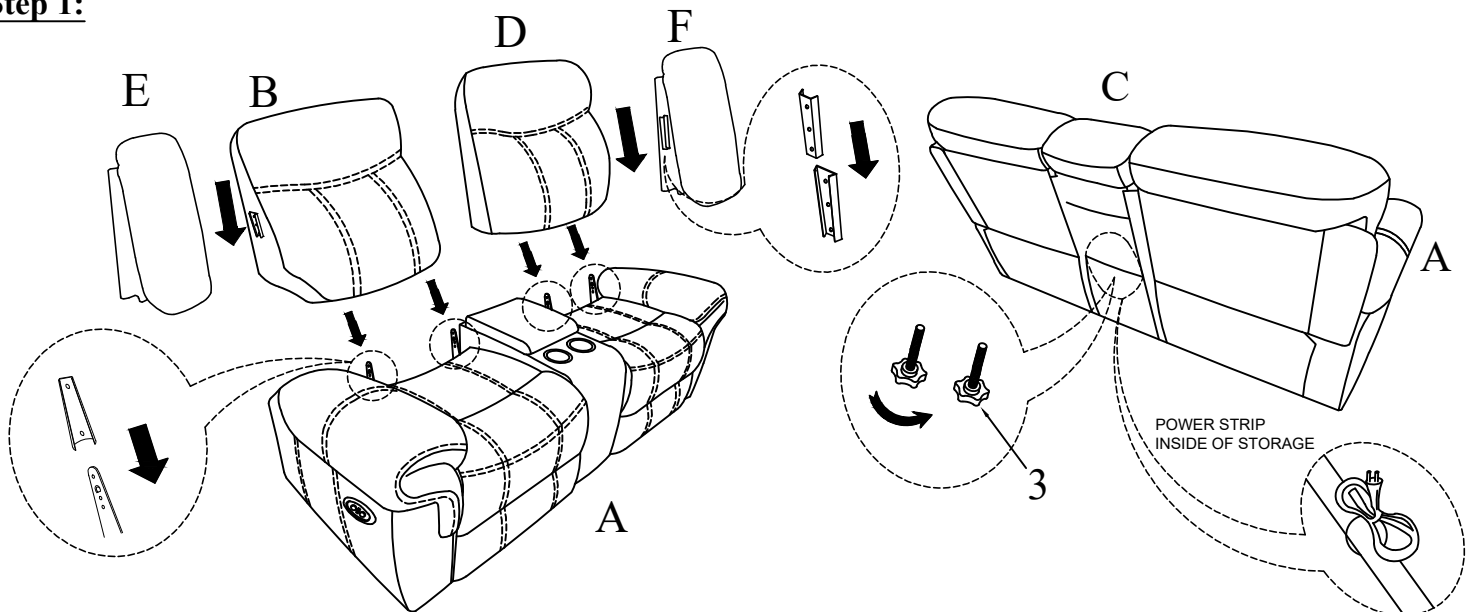

ASSEMBLY INSTRUCTION

Model: U2200-DOMINO COFFEE-PCRLS

Description: POWER CONSOLE RECLINING LOVESEAT DOMINO COFFEE W/BLACK WELT

Thank you for purchasing this quality product. Be sure to check all packing material carefully for small parts that may have come loose inside the carton during shipment

PARTS LIST:

NO.	DESCRIPTION	SKETCH	Q'TY
A	Seat Body		1 PC
B	Left Backrest		1 PC
C	Console Backrest		1 PC
D	Right Backrest		1 PC
E	Left wing		1 PC
F	Right wing		1 PC

HARDWARE LIST:

NO.	DESCRIPTION	DESCRIPTION	SKETCH	QTY
1	Plug			1 PC
2	Transformer			1 PC
3	Screw with handle	5/16"*50mm		1 PC

Step 1:

Step 2: