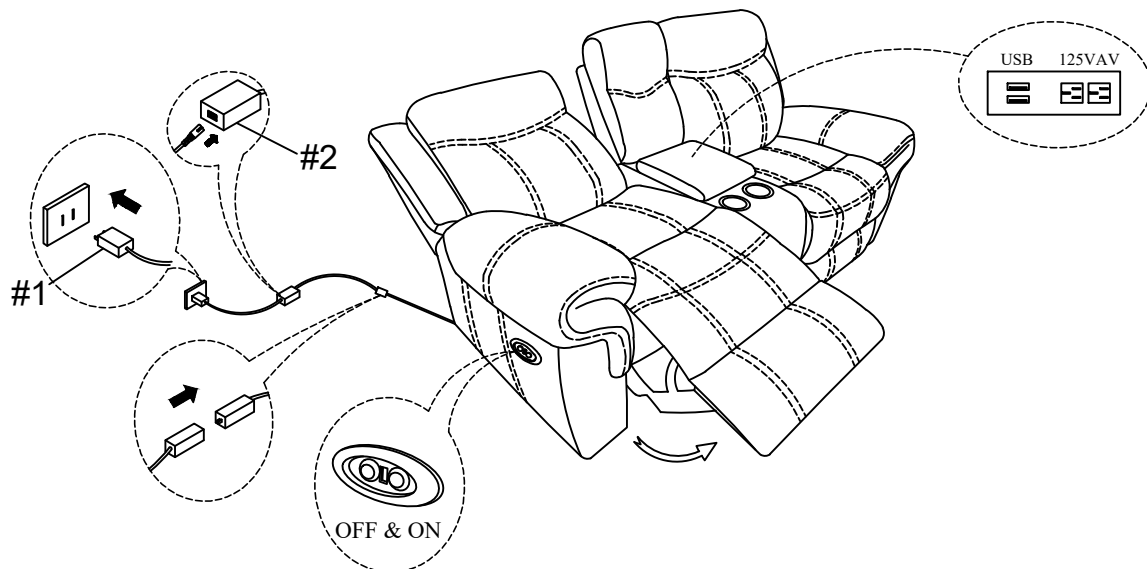

Made in Vietnam