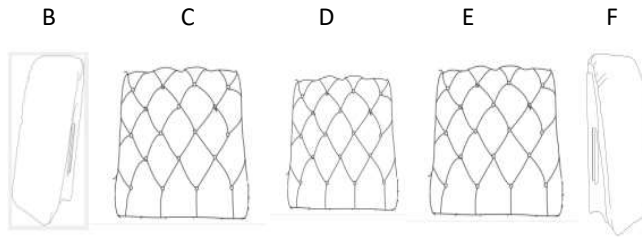

INSTALLATION MANUAL

ITEM NAME

MODEL: EVELYN POWER RECLINING SOFA

A		X 1 SOFA
B		X 1 LAF WING
C		X 2 BACK REST
D		X 1 CENTER BACK
E		X 1 RAF WING
F		X 1 POWER SUPPLY

STEP 1

INSTALL WING FIRST FOLLOWED BY BACK, CENTER BACK, BACK, AND WING. PRESS FIRMLY UNTIL BRACKET CLICKS AND LOCK IN PLACE

STEP 2

INSTALL TRANSFORMER CABLE TO MAIN SOFA WIRING HARNESS. PLUG POWER CABLE INTO TRANSFORMER AND PLUG INTO WALL OUTLET