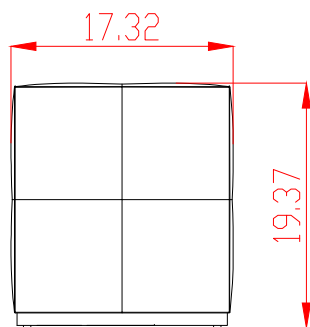

Top View

Front View

Side View

		Units : inch	
Model	: ASPEN 196	Date	: 02/08/2022
Description	: STOOL		1 of 1