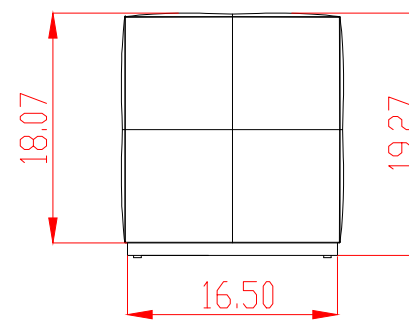

Top View

Front View

Side View

		Units : inch	
Model	: ASPEN 196	Date	: 02/08/2022
Description	: STOOL		1 of 1