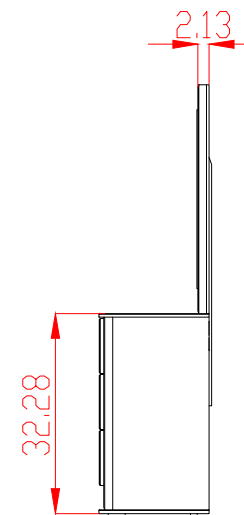

Top View

Front View

Side View

		Units : inch	
Model	: ASPEN 196	Date	: 02/08/2022
Description	: DRESSING TABLE WITH MIRROR		1 of 1