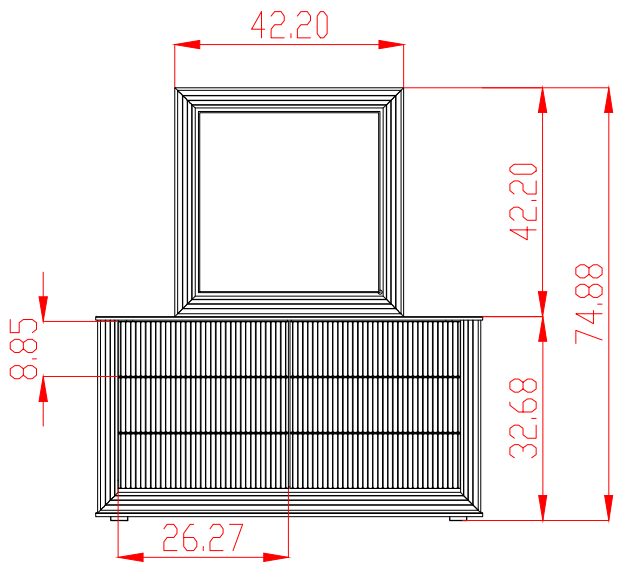

Top View

Front View

Side View

		Units : inch	
Model	: ASPEN 196	Date	: 02/08/2022
Description	: DRESSING TABLE WITH MIRROR		1 of 1