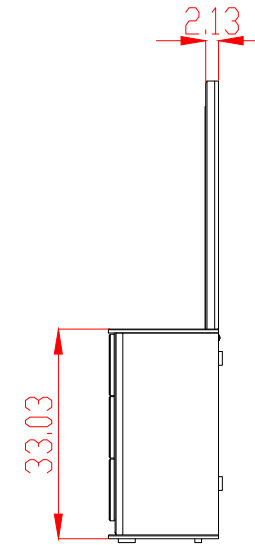

Top View

Front View

Side View

		Units : inch	
Model	: ASPEN 196	Date	: 02/08/2022
Description	: VANITY		1 of 1