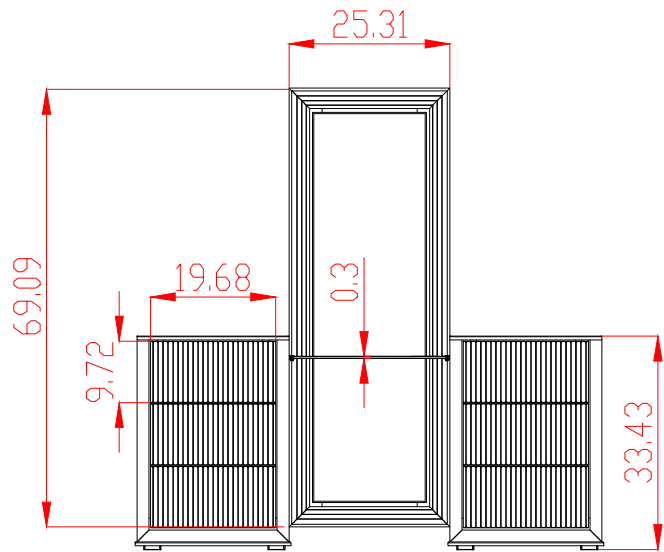

Top View

Front View

Side View

		Units : inch	
Model	: ASPEN 196	Date	: 02/08/2022
Description	: VANITY		1 of 1