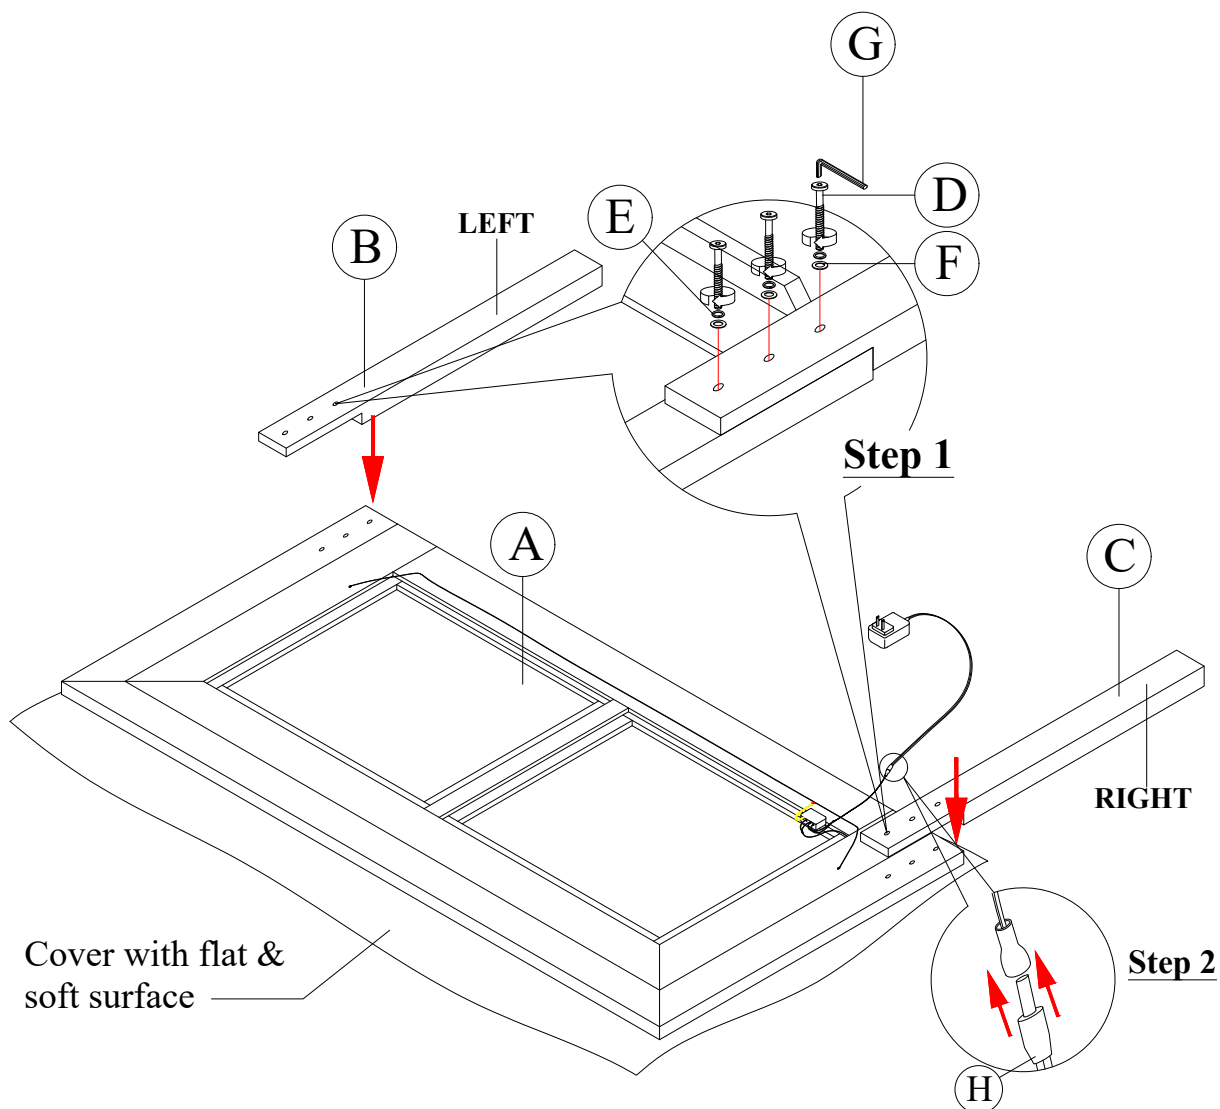

ASSEMBLY INSTRUCTION

Model : NOLAN-GREY-QB-HB

Description : QUEEN BED-HEADBOARD

Thank you for purchasing this quality product. Be sure to check all packing material carefully for small parts that may have come loose inside the carton during shipment.

PART LIST :				HARDWARE LIST :				
No.	Description	Diagram	Quantity	No.	Description	Diagram	Size	Quantity
A	HEADBOARD		1	D	JCBB SCREW		M8 x 40mm	6
B	LEFT HEADBOARD LEG		1	E	SPRING WASHER		M8 x 15mm	6
C	RIGHT HEADBOARD LEG		1	F	FLAT WASHER		M8 x 22mm	6
				G	ALLEN KEY		M5	1
				H	ADAPTOR			1