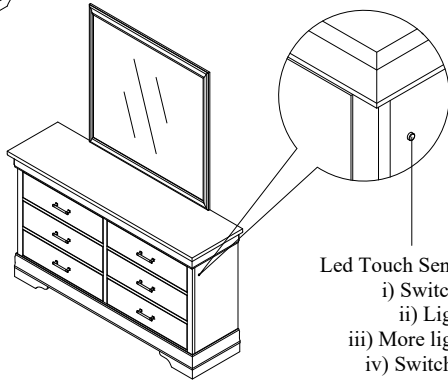

ASSEMBLY INSTRUCTION

Model : CHARLIE-BLUE/BLACK/WHITE-MR

Description : MIRROR

Thank you for purchasing this quality product. Be sure to check all packing material carefully for small parts that may have come loose inside the carton during shipment.

Led Touch Sensor :
 i) Switch on
 ii) Lighter
 iii) More lighter
 iv) Switch off

COMPLETED DRESSER & MIRROR ASSEMBLY

PART LIST :

No.	Description	Diagram	Quantity
A	MIRROR		1
B	DRESSER WITH LED		1
C	MIRROR SUPPORT		2