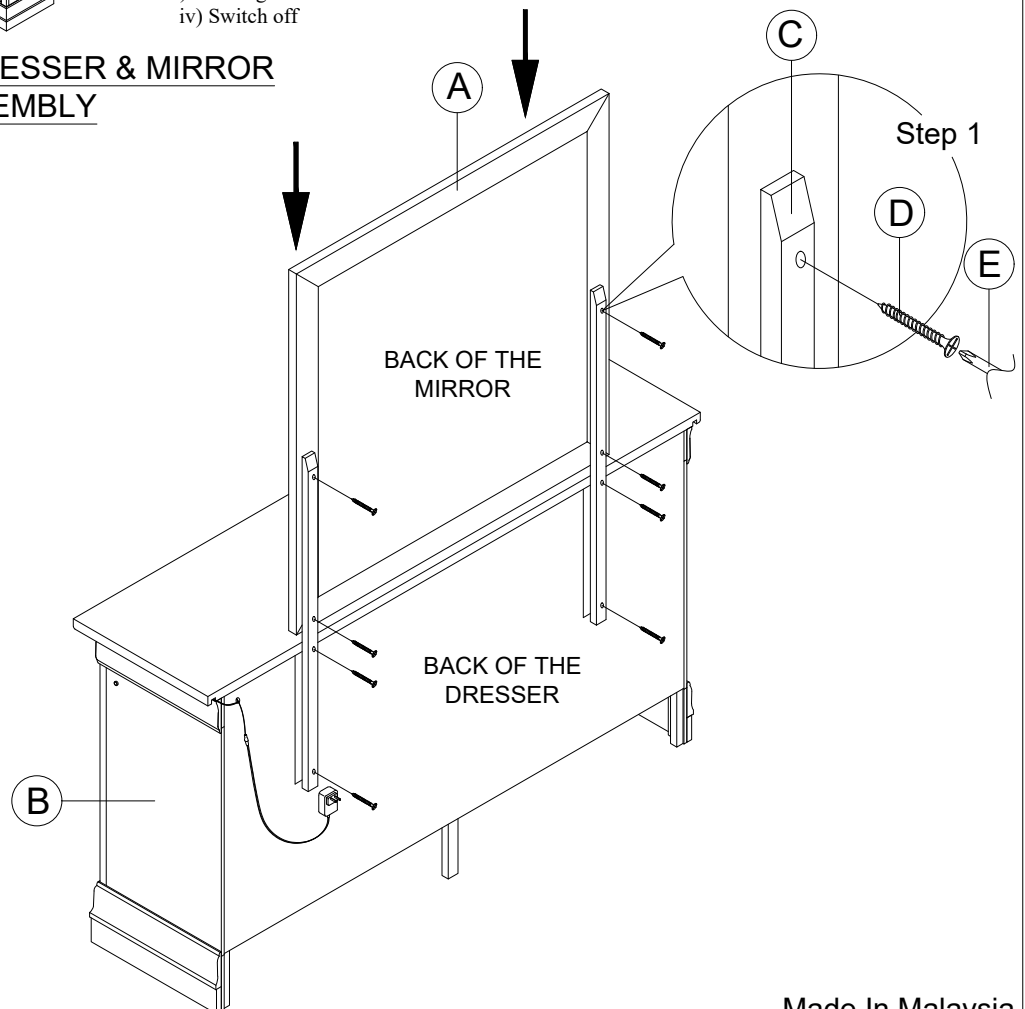

ASSEMBLY INSTRUCTION

Model : CHARLIE-BLUE/BLACK/WHITE-MR

Description : MIRROR

Thank you for purchasing this quality product. Be sure to check all packing material carefully for small parts that may have come loose inside the carton during shipment.

Led Touch Sensor :
 i) Switch on
 ii) Lighter
 iii) More lighter
 iv) Switch off

COMPLETED DRESSER & MIRROR ASSEMBLY

PART LIST :

No.	Description	Diagram	Quantity
A	MIRROR		1
B	DRESSER WITH LED		1
C	MIRROR SUPPORT		2

HARDWARE LIST :

No.	Description	Diagram	Size	Quantity
D	CB SCREW		M4 x 32mm	8
E	SCREW DRIVER (*)			1

(*) The manufacturer does not provide item E.

Made In Malaysia

CHARLIE MIRROR