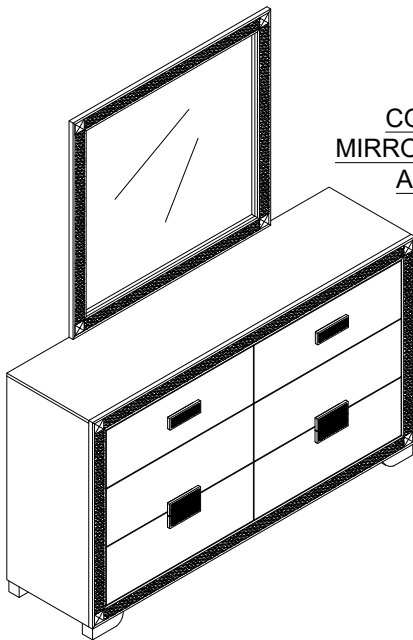

ASSEMBLY INSTRUCTION

Description : BLAKE/CHALICE
DRESSER/MIRROR
BLACK/GOLD/SILVER

Model : BLAKE/CHALICE-BLACK/GOLD/SILVER-D & M

Thank you for purchasing this quality product. Be sure to check all packing material carefully for small parts that may have come loose inside the carton during shipment.

PART LIST :

No.	Description	Diagram	Quantity
A	MIRROR		1
B	DRESSER		1
C	MIRROR SUPPORT		2

HARDWARE LIST :

No.	Description	Diagram	Size	Quantity
D	CB SCREW		M4 x 32mm	8
E	SCREW DRIVER (*)			1

(*) The manufacturer does not provide item E.