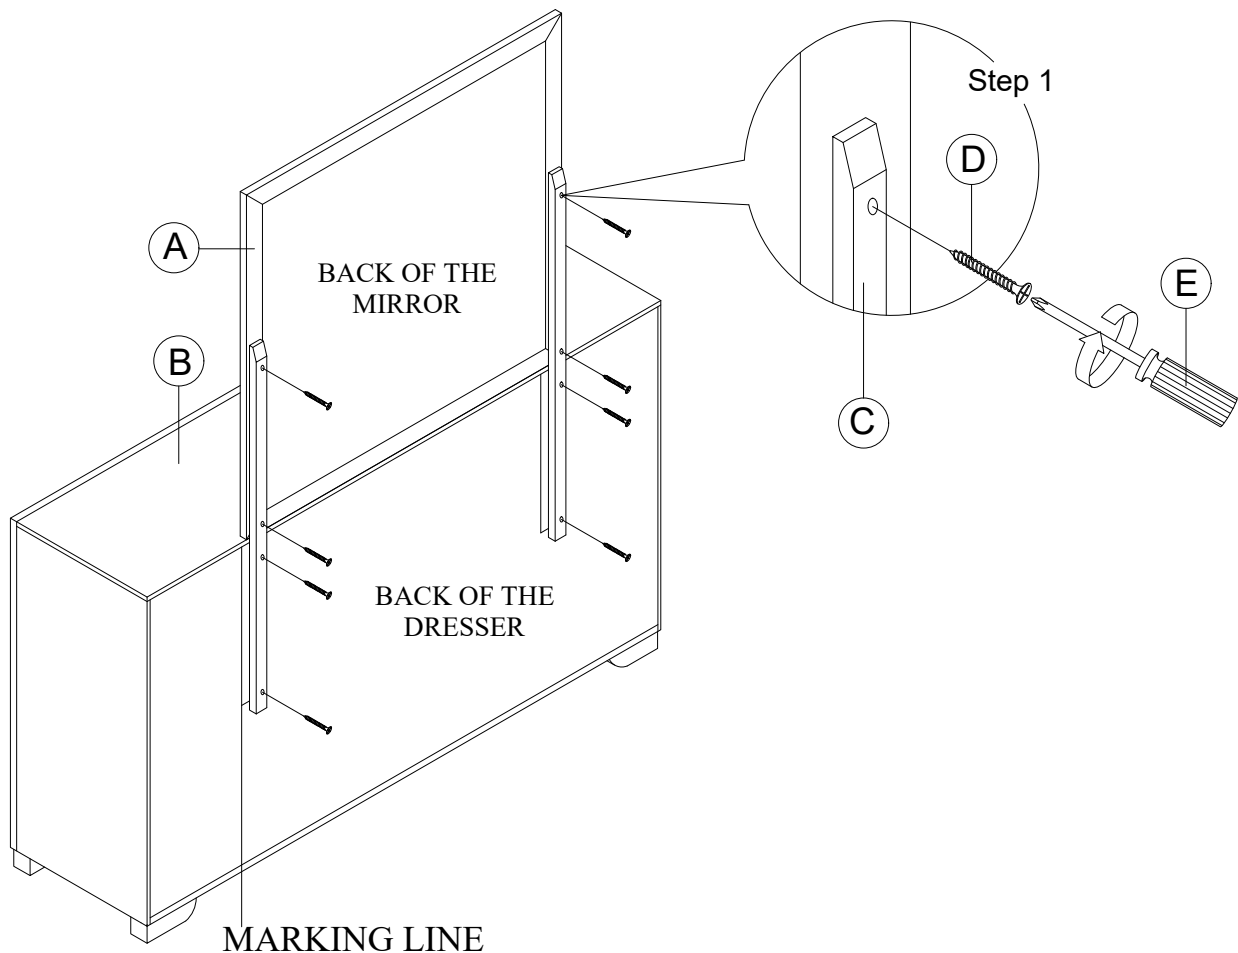

ASSEMBLY INSTRUCTION

Description : BLAKE/CHALICE
DRESSER/MIRROR
BLACK/GOLD/SILVER

Model : BLAKE/CHALICE-BLACK/GOLD/SILVER-D & M

Thank you for purchasing this quality product. Be sure to check all packing material carefully for small parts that may have come loose inside the carton during shipment.

PART LIST :

No.	Description	Diagram	Quantity
A	MIRROR		1
B	DRESSER		1
C	MIRROR SUPPORT		2

HARDWARE LIST :

No.	Description	Diagram	Size	Quantity
D	CB SCREW		M4 x 32mm	8
E	SCREW DRIVER (*)			1

(*) The manufacturer does not provide item E.