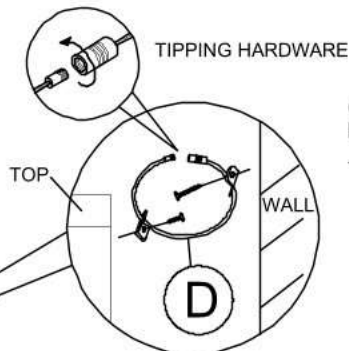

PART LIST :				HARDWARE LIST :				
No.	Description	Diagram	Quantity	No.	Description	Diagram	Size	Quantity
A	NIGHTSTAND		1	D	TIPPING HARDWARE			1
B	FRONT LEG		2	E	ALLEN KEY		M4	1
C	BACK LEG (L&R)		2	F	BOLT		M8 x 38mm	8
				G	SPRING WASHER		M8 x 13mm	8
				H	FLAT WASHER		M8 x 19mm	8

**COMPLETED
NIGHTSTAND
ASSEMBLY**

Step 2

Your Touch is the switch

- Touch 1 - Night Light
- Touch 2 - Energy saver Light
- Touch 3 - Bright reading Light
- Touch 4 - off

Step 1

Made In VIETNAM

ASSEMBLY INSTRUCTION

PART LIST :				HARDWARE LIST :				
No.	Description	Diagram	Quantity	No.	Description	Diagram	Size	Quantity
A	HEADBOARD		1	I	ALLEN KEY		M4	1
B	FOOTBOARD		1	J	BOLT		M8 x 45mm	12
C	HEADBOARD LEG(L&R)		2	K	SPRING WASHER		M8 x 13mm	20
D	HEADBOARD CROSS BAR		1	L	FLAT WASHER		M8 x 19mm	12
E	SLATS		4	M	BOLT		M8 x 88mm	8
F	SUPPORT LEGS		4	N	CURVED WASHER		M8	8
G	SIDE RAILS		2	O	NUT		M8	8
H	FOOTBOARD LEG(L&R)		2	P	SCREW		8# x 32mm	8
				Q	WRENCH		M8	1