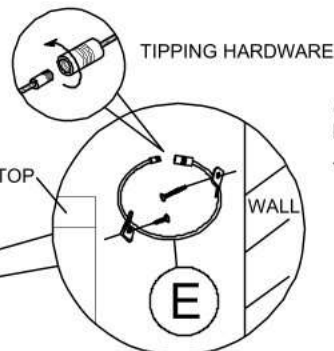

Step 2

Your Touch is the switch

- Touch 1 - Night Light
- Touch 2 - Energy saver Light
- Touch 3 - Bright reading Light
- Touch 4 - off