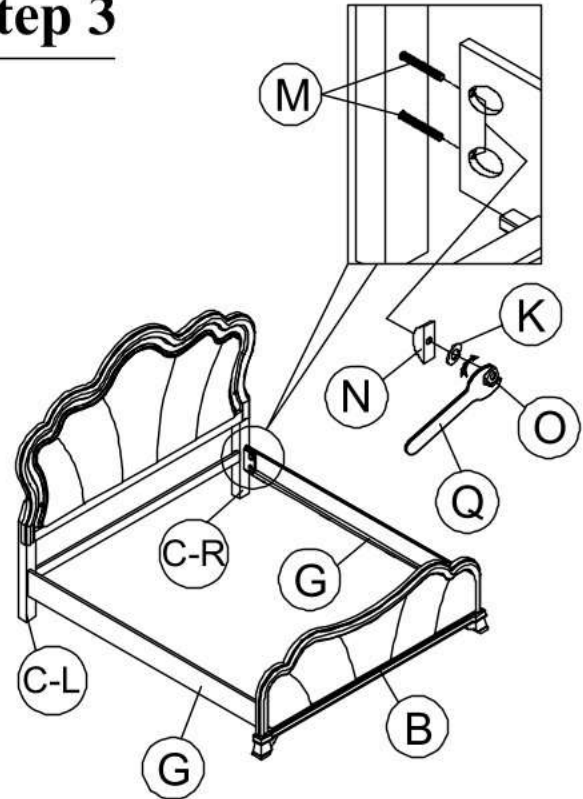

PART LIST :				HARDWARE LIST :				
No.	Description	Diagram	Quantity	No.	Description	Diagram	Size	Quantity
A	CHEST		1	D	TIPPING HARDWARE			1
B	FRONT LEG		2	E	ALLEN KEY		M4	1
C	BACK LEG (L&R)		2	F	BOLT		M8 x 38mm	8
				G	SPRING WASHER		M8 x 13mm	8
				H	FLAT WASHER		M8 x 19mm	8

PART LIST :				HARDWARE LIST :				
No.	Description	Diagram	Quantity	No.	Description	Diagram	Size	Quantity
A	HEADBOARD		1	I	ALLEN KEY		M4	1
B	FOOTBOARD		1	J	BOLT		M8 x 45mm	12
C	HEADBOARD LEG(L&R)		2	K	SPRING WASHER		M8 x 13mm	20
D	HEADBOARD CROSS BAR		1	L	FLAT WASHER		M8 x 19mm	12
E	SLATS		4	M	BOLT		M8 x 88mm	8
F	SUPPORT LEGS		4	N	CURVED WASHER		M8	8
G	SIDE RAILS		2	O	NUT		M8	8
H	FOOTBOARD LEG(L&R)		2	P	SCREW		8# x 32mm	8
				Q	WRENCH		M8	1

Step 1

Made In VIETNAM

ASSEMBLY INSTRUCTION

Model : ARIA-SILVER-QB-HB W/LED / QB-FB / QB/KB-SR

Description : QUEEN BED

Thank you for purchasing this quality product. Be sure to check all packing material carefully for small parts that may have come loose inside the carton during shipment.

Step 2

Step 3

Step 4

Step 5

Your Touch is the switch

- Touch 1 - Night Light
- Touch 2 - Energy saver Light
- Touch 3 - Bright reading Light
- Touch 4 - off

**COMPLETED
QUEEN BED
ASSEMBLY**

Made In VIETNAM