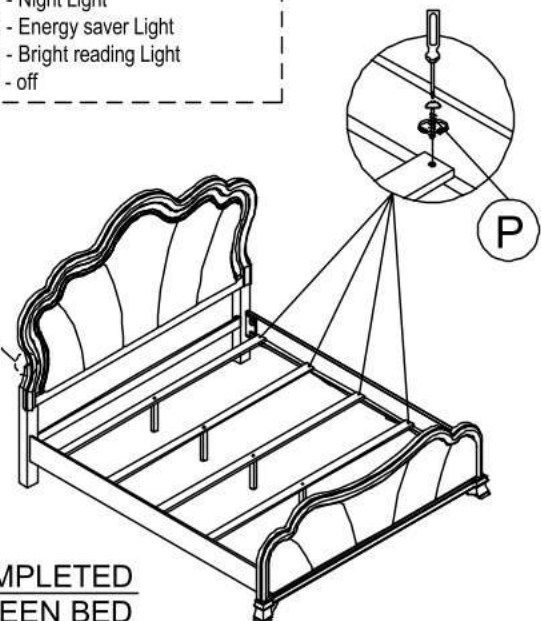

PART LIST :				HARDWARE LIST :				
No.	Description	Diagram	Quantity	No.	Description	Diagram	Size	Quantity
A	HEADBOARD		1	I	ALLEN KEY		M4	1
B	FOOTBOARD		1	J	BOLT		M8 x 45mm	12
C	HEADBOARD LEG(L&R)		2	K	SPRING WASHER		M8 x 13mm	20
D	HEADBOARD CROSS BAR		1	L	FLAT WASHER		M8 x 19mm	12
E	SLATS		4	M	BOLT		M8 x 88mm	8
F	SUPPORT LEGS		4	N	CURVED WASHER		M8	8
G	SIDE RAILS		2	O	NUT		M8	8
H	FOOTBOARD LEG(L&R)		2	P	SCREW		8# x 32mm	8
				Q	WRENCH		M8	1

Step 1

Made In VIETNAM

ASSEMBLY INSTRUCTION

Model : ARIA-SILVER-QB-HB W/LED / QB-FB / QB/KB-SR

Description : QUEEN BED

Thank you for purchasing this quality product. Be sure to check all packing material carefully for small parts that may have come loose inside the carton during shipment.

Step 2

Step 3

Step 4

Step 5

Your Touch is the switch

- Touch 1 - Night Light
- Touch 2 - Energy saver Light
- Touch 3 - Bright reading Light
- Touch 4 - off

**COMPLETED
QUEEN BED
ASSEMBLY**

Made In VIETNAM