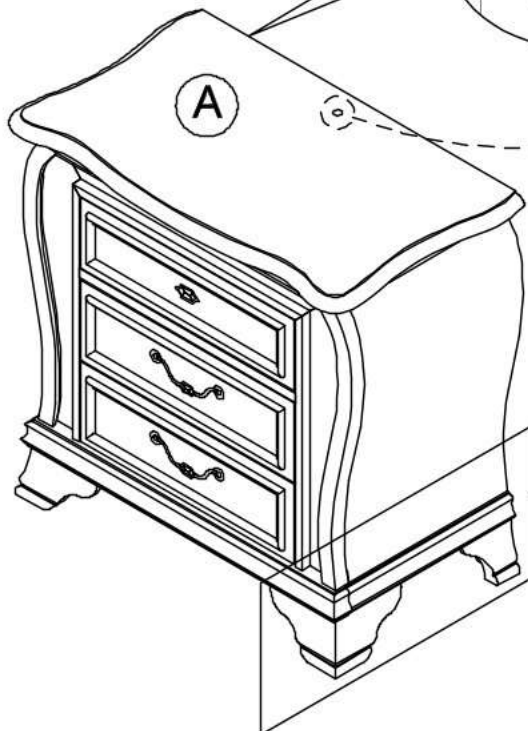

ASSEMBLY INSTRUCTION

Model : ARIA-SILVER-NS W/LED

Description : NIGHTSTAND

Thank you for purchasing this quality product. Be sure to check all packing material carefully for small parts that may have come loose inside the carton during shipment.

PART LIST :				HARDWARE LIST :				
No.	Description	Diagram	Quantity	No.	Description	Diagram	Size	Quantity
A	NIGHTSTAND		1	D	TIPPING HARDWARE			1
B	FRONT LEG		2	E	ALLEN KEY		M4	1
C	BACK LEG (L&R)		2	F	BOLT		M8 x 38mm	8
				G	SPRING WASHER		M8 x 13mm	8
				H	FLAT WASHER		M8 x 19mm	8

**COMPLETED
NIGHTSTAND
ASSEMBLY**

Step 2

Your Touch is the switch

- Touch 1 - Night Light
- Touch 2 - Energy saver Light
- Touch 3 - Bright reading Light
- Touch 4 - off

Step 1

Made In VIETNAM

ASSEMBLY INSTRUCTION

Model : ARIA-SILVER-DR W/LED

Description : DRESSER

Thank you for purchasing this quality product. Be sure to check all packing material carefully for small parts that may have come loose inside the carton during shipment.