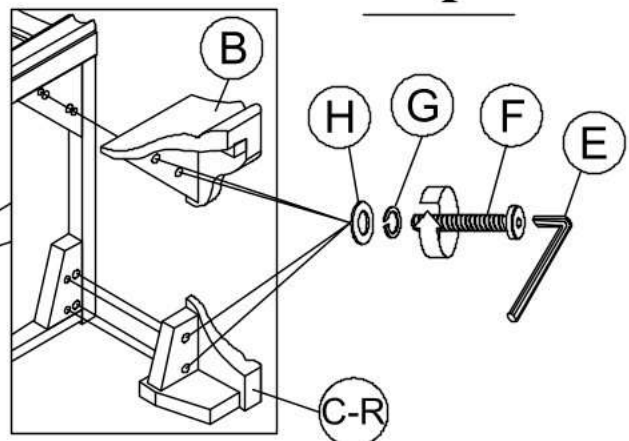

PART LIST :				HARDWARE LIST :				
No.	Description	Diagram	Quantity	No.	Description	Diagram	Size	Quantity
A	CHEST		1	D	TIPPING HARDWARE			1
B	FRONT LEG		2	E	ALLEN KEY		M4	1
C	BACK LEG (L&R)		2	F	BOLT		M8 x 38mm	8
				G	SPRING WASHER		M8 x 13mm	8
				H	FLAT WASHER		M8 x 19mm	8

**COMPLETED
CHEST
ASSEMBLY**

Step 2

Your Touch is the switch

- Touch 1 - Night Light
- Touch 2 - Energy saver Light
- Touch 3 - Bright reading Light
- Touch 4 - off

Step 1

Made In VIETNAM

ARIA-SILVER-CH W/LED CHEST

PART LIST :				HARDWARE LIST :				
No.	Description	Diagram	Quantity	No.	Description	Diagram	Size	Quantity
A	HEADBOARD		1	I	ALLEN KEY		M4	1
B	FOOTBOARD		1	J	BOLT		M8 x 45mm	12
C	HEADBOARD LEG(L&R)		2	K	SPRING WASHER		M8 x 13mm	20
D	HEADBOARD CROSS BAR		1	L	FLAT WASHER		M8 x 19mm	12
E	SLATS		4	M	BOLT		M8 x 88mm	8
F	SUPPORT LEGS		4	N	CURVED WASHER		M8	8
G	SIDE RAILS		2	O	NUT		M8	8
H	FOOTBOARD LEG(L&R)		2	P	SCREW		8# x 32mm	8
				Q	WRENCH		M8	1