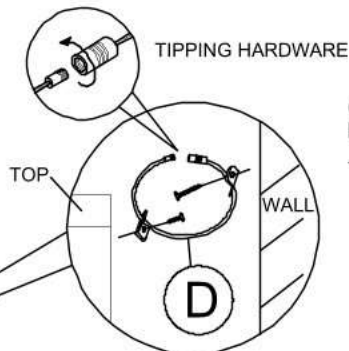

Step 2

Your Touch is the switch

- Touch 1 - Night Light
- Touch 2 - Energy saver Light
- Touch 3 - Bright reading Light
- Touch 4 - off