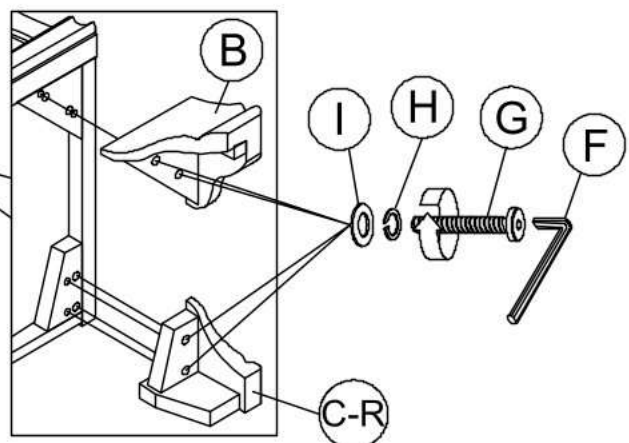

PART LIST :				HARDWARE LIST :				
No.	Description	Diagram	Quantity	No.	Description	Diagram	Size	Quantity
A	DRESSER		1	E	TIPPING HARDWARE			1
B	FRONT LEG		2	F	ALLEN KEY		M4	1
C	BACK LEG (L&R)		2	G	BOLT		M8 x 38mm	8
D	SUPPORT LEG		1	H	SPRING WASHER		M8 x 13mm	8
				I	FLAT WASHER		M8 x 19mm	8

**COMPLETED
DRESSER
ASSEMBLY**

Step 1

Step 2

Your Touch is the switch

- Touch 1 - Night Light
- Touch 2 - Energy saver Light
- Touch 3 - Bright reading Light
- Touch 4 - off

Made In VIETNAM

ARIA-SILVER-DR W/LED DRESSER

ASSEMBLY INSTRUCTION

Model : ARIA-SILVER-MR W/LED

Description : MIRROR

Thank you for purchasing this quality product. Be sure to check all packing material carefully for small parts that may have come loose inside the carton during shipment.

PART LIST :				HARDWARE LIST :				
No.	Description	Diagram	Quantity	No.	Description	Diagram	Size	Quantity
A	DRESSER		1	D	ALLEN KEY		M4	1
B	MIRROR		1	E	BOLT		M6 x 38mm	8
C	MIRROR SUPPORT		2	F	SPRING WASHER		M6 x 11mm	8
				G	FLAT WASHER		M6 x 19mm	8