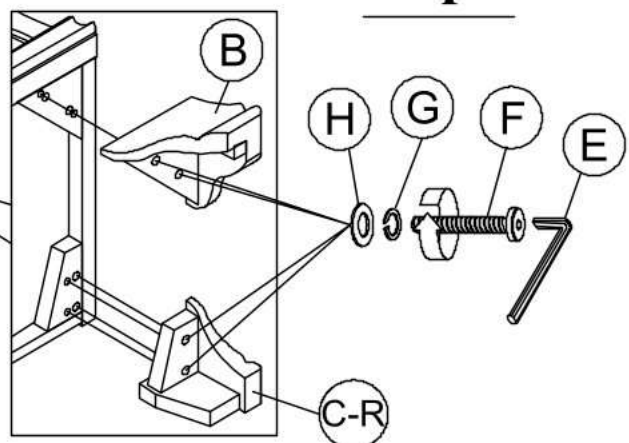

PART LIST :				HARDWARE LIST :				
No.	Description	Diagram	Quantity	No.	Description	Diagram	Size	Quantity
A	NIGHTSTAND		1	D	TIPPING HARDWARE			1
B	FRONT LEG		2	E	ALLEN KEY		M4	1
C	BACK LEG (L&R)		2	F	BOLT		M8 x 38mm	8
				G	SPRING WASHER		M8 x 13mm	8
				H	FLAT WASHER		M8 x 19mm	8

**COMPLETED
NIGHTSTAND
ASSEMBLY**

Step 2

Your Touch is the switch

- Touch 1 - Night Light
- Touch 2 - Energy saver Light
- Touch 3 - Bright reading Light
- Touch 4 - off

Step 1

Made In VIETNAM

ASSEMBLY INSTRUCTION

PART LIST :				HARDWARE LIST :				
No.	Description	Diagram	Quantity	No.	Description	Diagram	Size	Quantity
A	DRESSER		1	E	TIPPING HARDWARE			1
B	FRONT LEG		2	F	ALLEN KEY		M4	1
C	BACK LEG (L&R)		2	G	BOLT		M8 x 38mm	8
D	SUPPORT LEG		1	H	SPRING WASHER		M8 x 13mm	8
				I	FLAT WASHER		M8 x 19mm	8