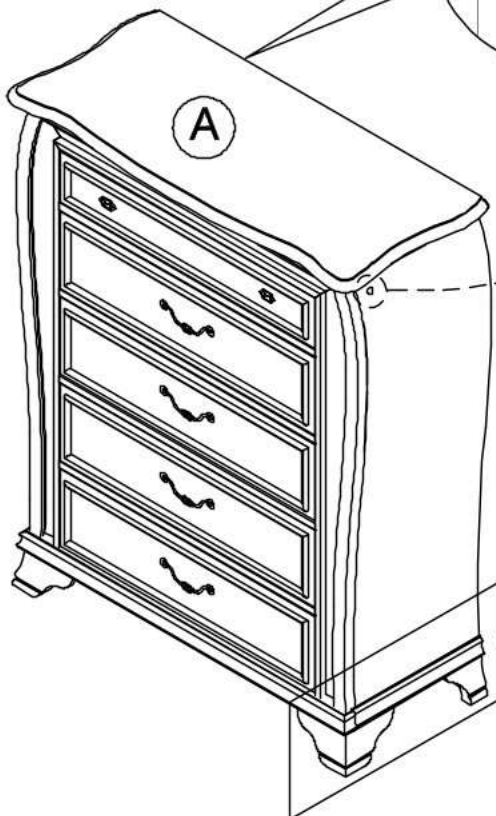

PART LIST :				HARDWARE LIST :				
No.	Description	Diagram	Quantity	No.	Description	Diagram	Size	Quantity
A	CHEST		1	D	TIPPING HARDWARE			1
B	FRONT LEG		2	E	ALLEN KEY		M4	1
C	BACK LEG (L&R)		2	F	BOLT		M8 x 38mm	8
				G	SPRING WASHER		M8 x 13mm	8
				H	FLAT WASHER		M8 x 19mm	8

**COMPLETED
CHEST
ASSEMBLY**

Step 2

Your Touch is the switch

- Touch 1 - Night Light
- Touch 2 - Energy saver Light
- Touch 3 - Bright reading Light
- Touch 4 - off

Step 1

Made In VIETNAM

ARIA-SILVER-CH W/LED CHEST