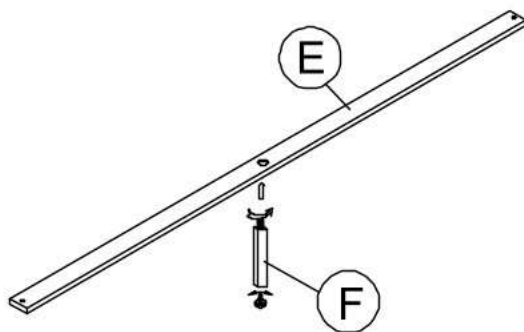

ASSEMBLY INSTRUCTION

Model : ARIA-SILVER-QB-HB W/LED / QB-FB / QB/KB-SR

Description : QUEEN BED

Thank you for purchasing this quality product. Be sure to check all packing material carefully for small parts that may have come loose inside the carton during shipment.

Step 2

Step 3

Step 4

Step 5

Your Touch is the switch

- Touch 1 - Night Light
- Touch 2 - Energy saver Light
- Touch 3 - Bright reading Light
- Touch 4 - off

**COMPLETED
QUEEN BED
ASSEMBLY**

Made In VIETNAM