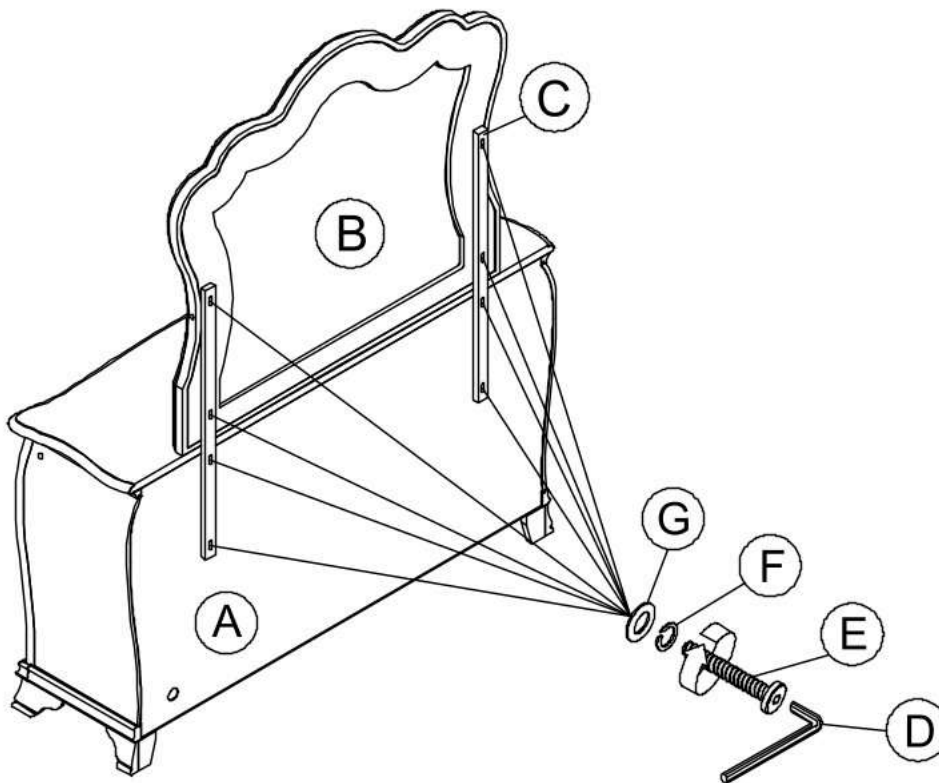

ASSEMBLY INSTRUCTION

Model : ARIA-SILVER-MR W/LED

Description : MIRROR

Thank you for purchasing this quality product. Be sure to check all packing material carefully for small parts that may have come loose inside the carton during shipment.

PART LIST :				HARDWARE LIST :				
No.	Description	Diagram	Quantity	No.	Description	Diagram	Size	Quantity
A	DRESSER		1	D	ALLEN KEY		M4	1
B	MIRROR		1	E	BOLT		M6 x 38mm	8
C	MIRROR SUPPORT		2	F	SPRING WASHER		M6 x 11mm	8
				G	FLAT WASHER		M6 x 19mm	8

COMPLETED
DRESSER&MIRROR
ASSEMBLY

Your Touch is the switch

- Touch 1 - Night Light
- Touch 2 - Energy saver Light
- Touch 3 - Bright reading Light
- Touch 4 - off

Step 1

Made In VIETNAM

ARIA-SILVER-MR W/LED MIRROR