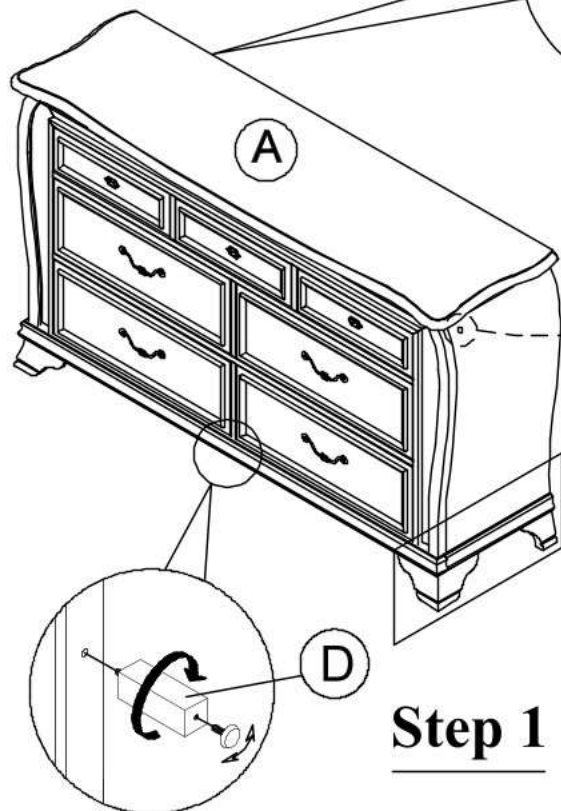

ASSEMBLY INSTRUCTION

Model : ARIA-SILVER-DR W/LED

Description : DRESSER

Thank you for purchasing this quality product. Be sure to check all packing material carefully for small parts that may have come loose inside the carton during shipment.

PART LIST :				HARDWARE LIST :				
No.	Description	Diagram	Quantity	No.	Description	Diagram	Size	Quantity
A	DRESSER		1	E	TIPPING HARDWARE			1
B	FRONT LEG		2	F	ALLEN KEY		M4	1
C	BACK LEG (L&R)		2	G	BOLT		M8 x 38mm	8
D	SUPPORT LEG		1	H	SPRING WASHER		M8 x 13mm	8
				I	FLAT WASHER		M8 x 19mm	8

**COMPLETED
DRESSER
ASSEMBLY**

Step 1

Step 2

Your Touch is the switch

- Touch 1 - Night Light
- Touch 2 - Energy saver Light
- Touch 3 - Bright reading Light
- Touch 4 - off

Made In VIETNAM

ARIA-SILVER-DR W/LED DRESSER