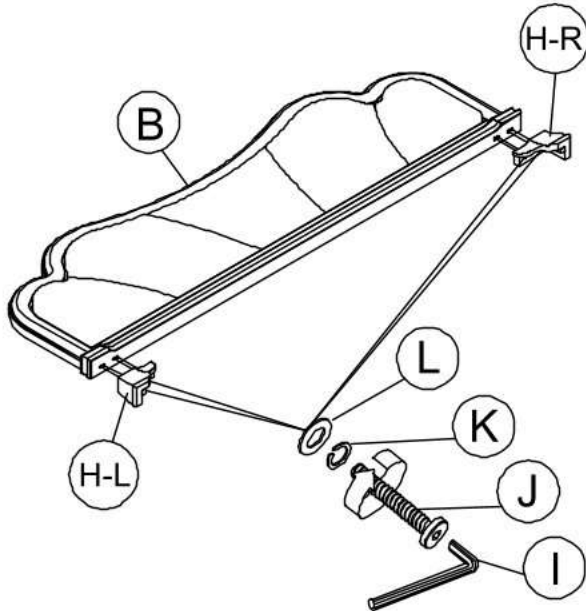

PART LIST :				HARDWARE LIST :				
No.	Description	Diagram	Quantity	No.	Description	Diagram	Size	Quantity
A	HEADBOARD		1	I	ALLEN KEY		M4	1
B	FOOTBOARD		1	J	BOLT		M8 x 45mm	12
C	HEADBOARD LEG(L&R)		2	K	SPRING WASHER		M8 x 13mm	20
D	HEADBOARD CROSS BAR		1	L	FLAT WASHER		M8 x 19mm	12
E	SLATS		4	M	BOLT		M8 x 88mm	8
F	SUPPORT LEGS		4	N	CURVED WASHER		M8	8
G	SIDE RAILS		2	O	NUT		M8	8
H	FOOTBOARD LEG(L&R)		2	P	SCREW		8# x 32mm	8
				Q	WRENCH		M8	1

Step 1

Made In VIETNAM

ASSEMBLY INSTRUCTION

Model : ARIA-SILVER-QB-HB W/LED / QB-FB / QB/KB-SR

Description : QUEEN BED

Thank you for purchasing this quality product. Be sure to check all packing material carefully for small parts that may have come loose inside the carton during shipment.

Step 2

Step 3

Step 4

Step 5

Your Touch is the switch

- Touch 1 - Night Light
- Touch 2 - Energy saver Light
- Touch 3 - Bright reading Light
- Touch 4 - off

**COMPLETED
QUEEN BED
ASSEMBLY**

Made In VIETNAM