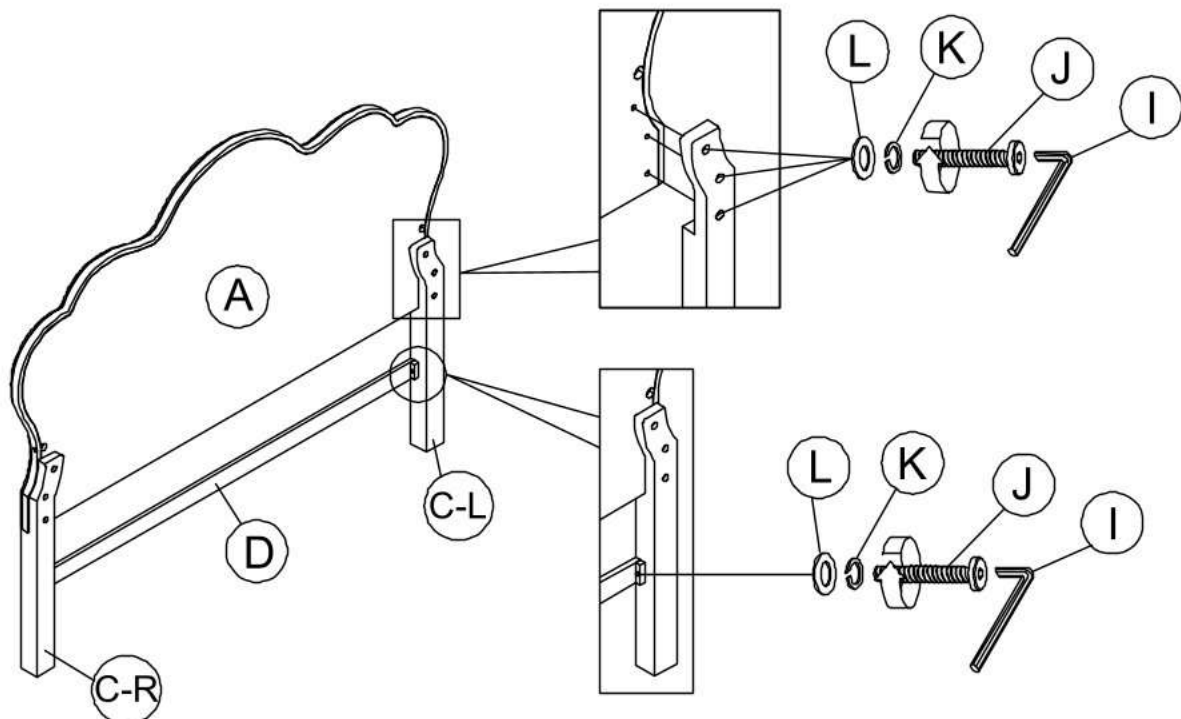

ASSEMBLY INSTRUCTION

Model : ARIA-SILVER-QB-HB W/LED / QB-FB / QB/KB-SR

Description : QUEEN BED

Thank you for purchasing this quality product. Be sure to check all packing material carefully for small parts that may have come loose inside the carton during shipment.

PART LIST :				HARDWARE LIST :				
No.	Description	Diagram	Quantity	No.	Description	Diagram	Size	Quantity
A	HEADBOARD		1	I	ALLEN KEY		M4	1
B	FOOTBOARD		1	J	BOLT		M8 x 45mm	12
C	HEADBOARD LEG(L&R)		2	K	SPRING WASHER		M8 x 13mm	20
D	HEADBOARD CROSS BAR		1	L	FLAT WASHER		M8 x 19mm	12
E	SLATS		4	M	BOLT		M8 x 88mm	8
F	SUPPORT LEGS		4	N	CURVED WASHER		M8	8
G	SIDE RAILS		2	O	NUT		M8	8
H	FOOTBOARD LEG(L&R)		2	P	SCREW		8# x 32mm	8
				Q	WRENCH		M8	1

Step 1

Made In VIETNAM