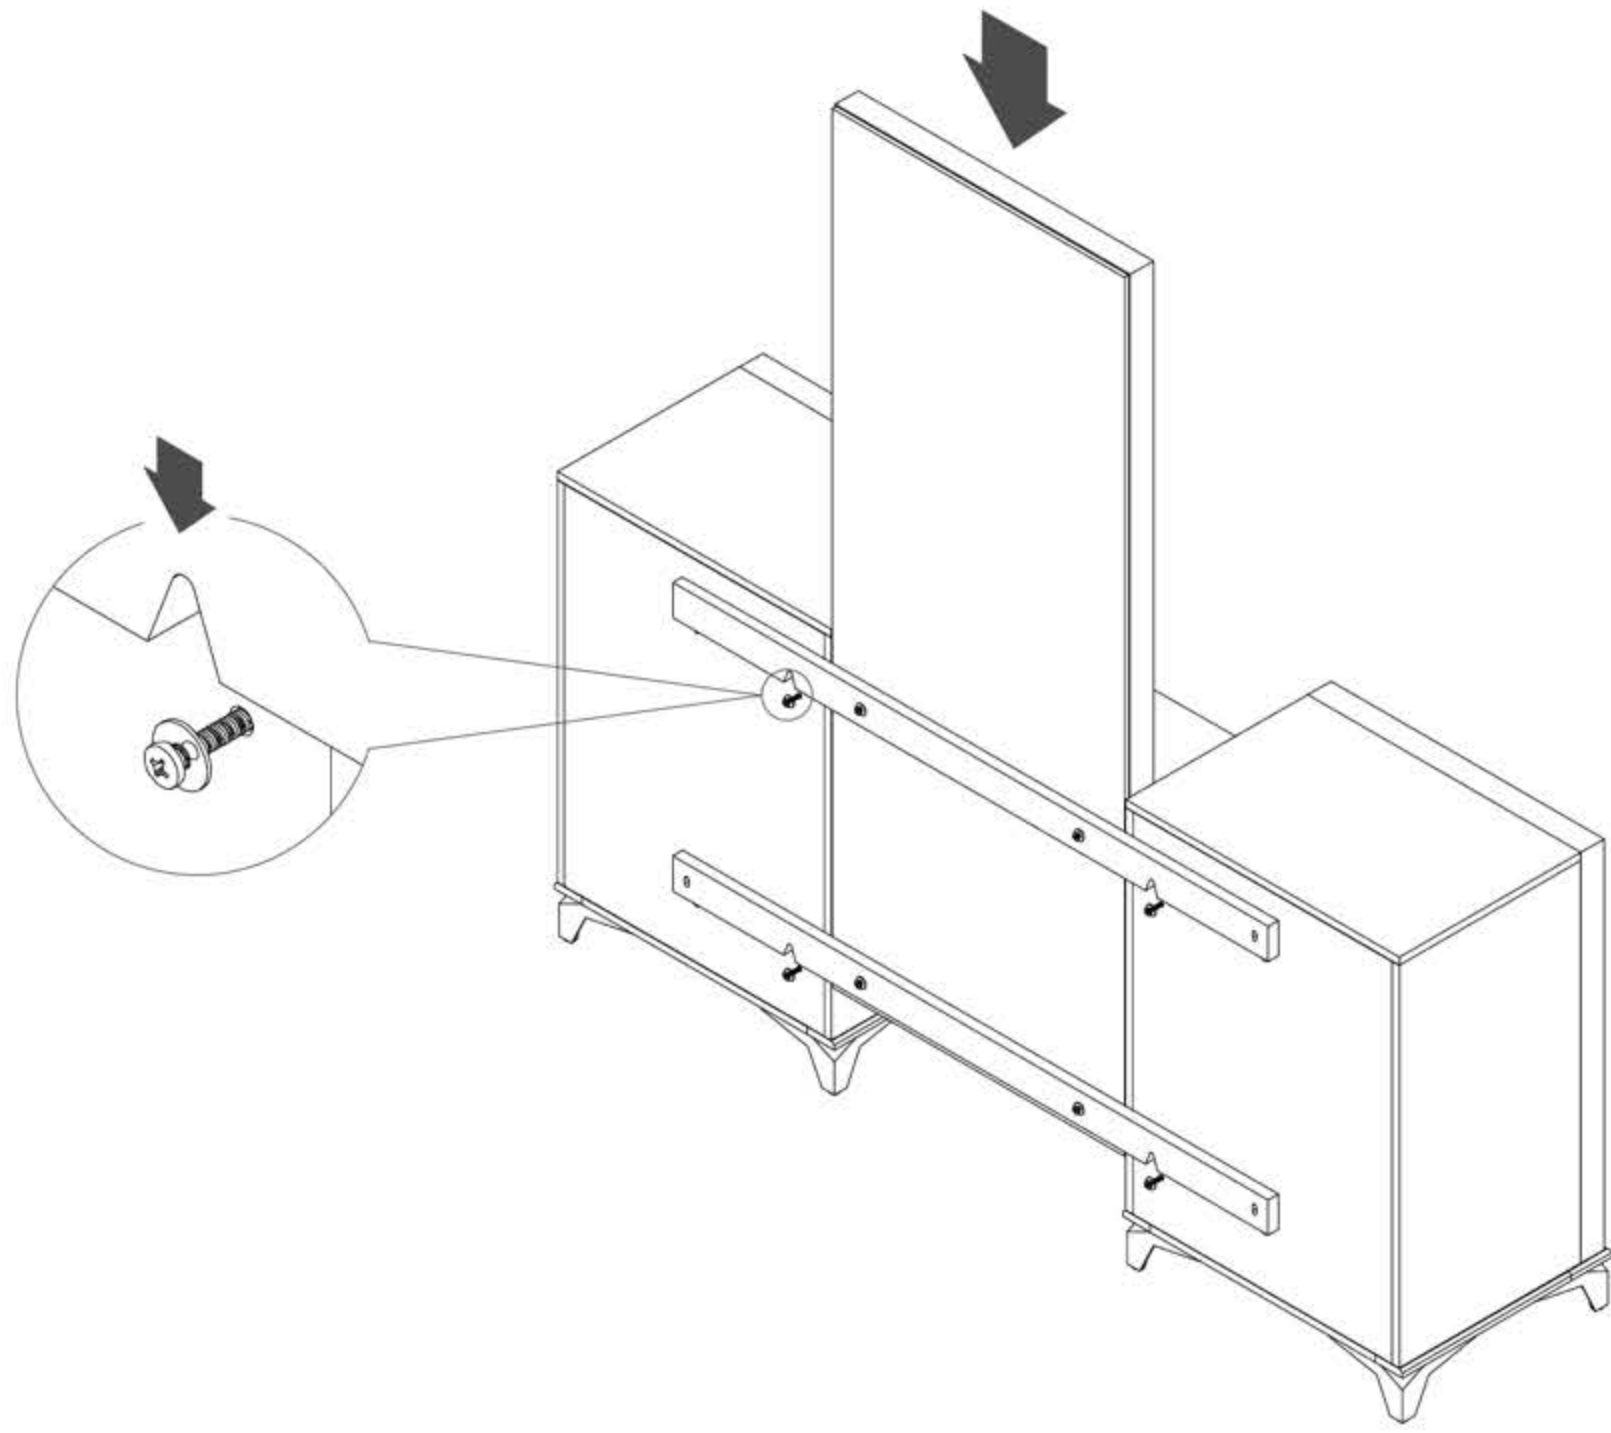

## HARDWARE LIST

No	Description	Qty
A	JCBC Screw M6 x 30mm 	8pcs
B	JCBC Screw M6 x 35mm 	4pcs
C	Washer 	12pcs
D	Glass Shelf Clamp 	4pcs
E	CSK Screw M3.5 x 16mm 	8pcs

Step : 1

Step : 2

  
Keep screw loose  
halfway-in at this step.

Step : 3

Step : 5

Step : 4

Step : 6