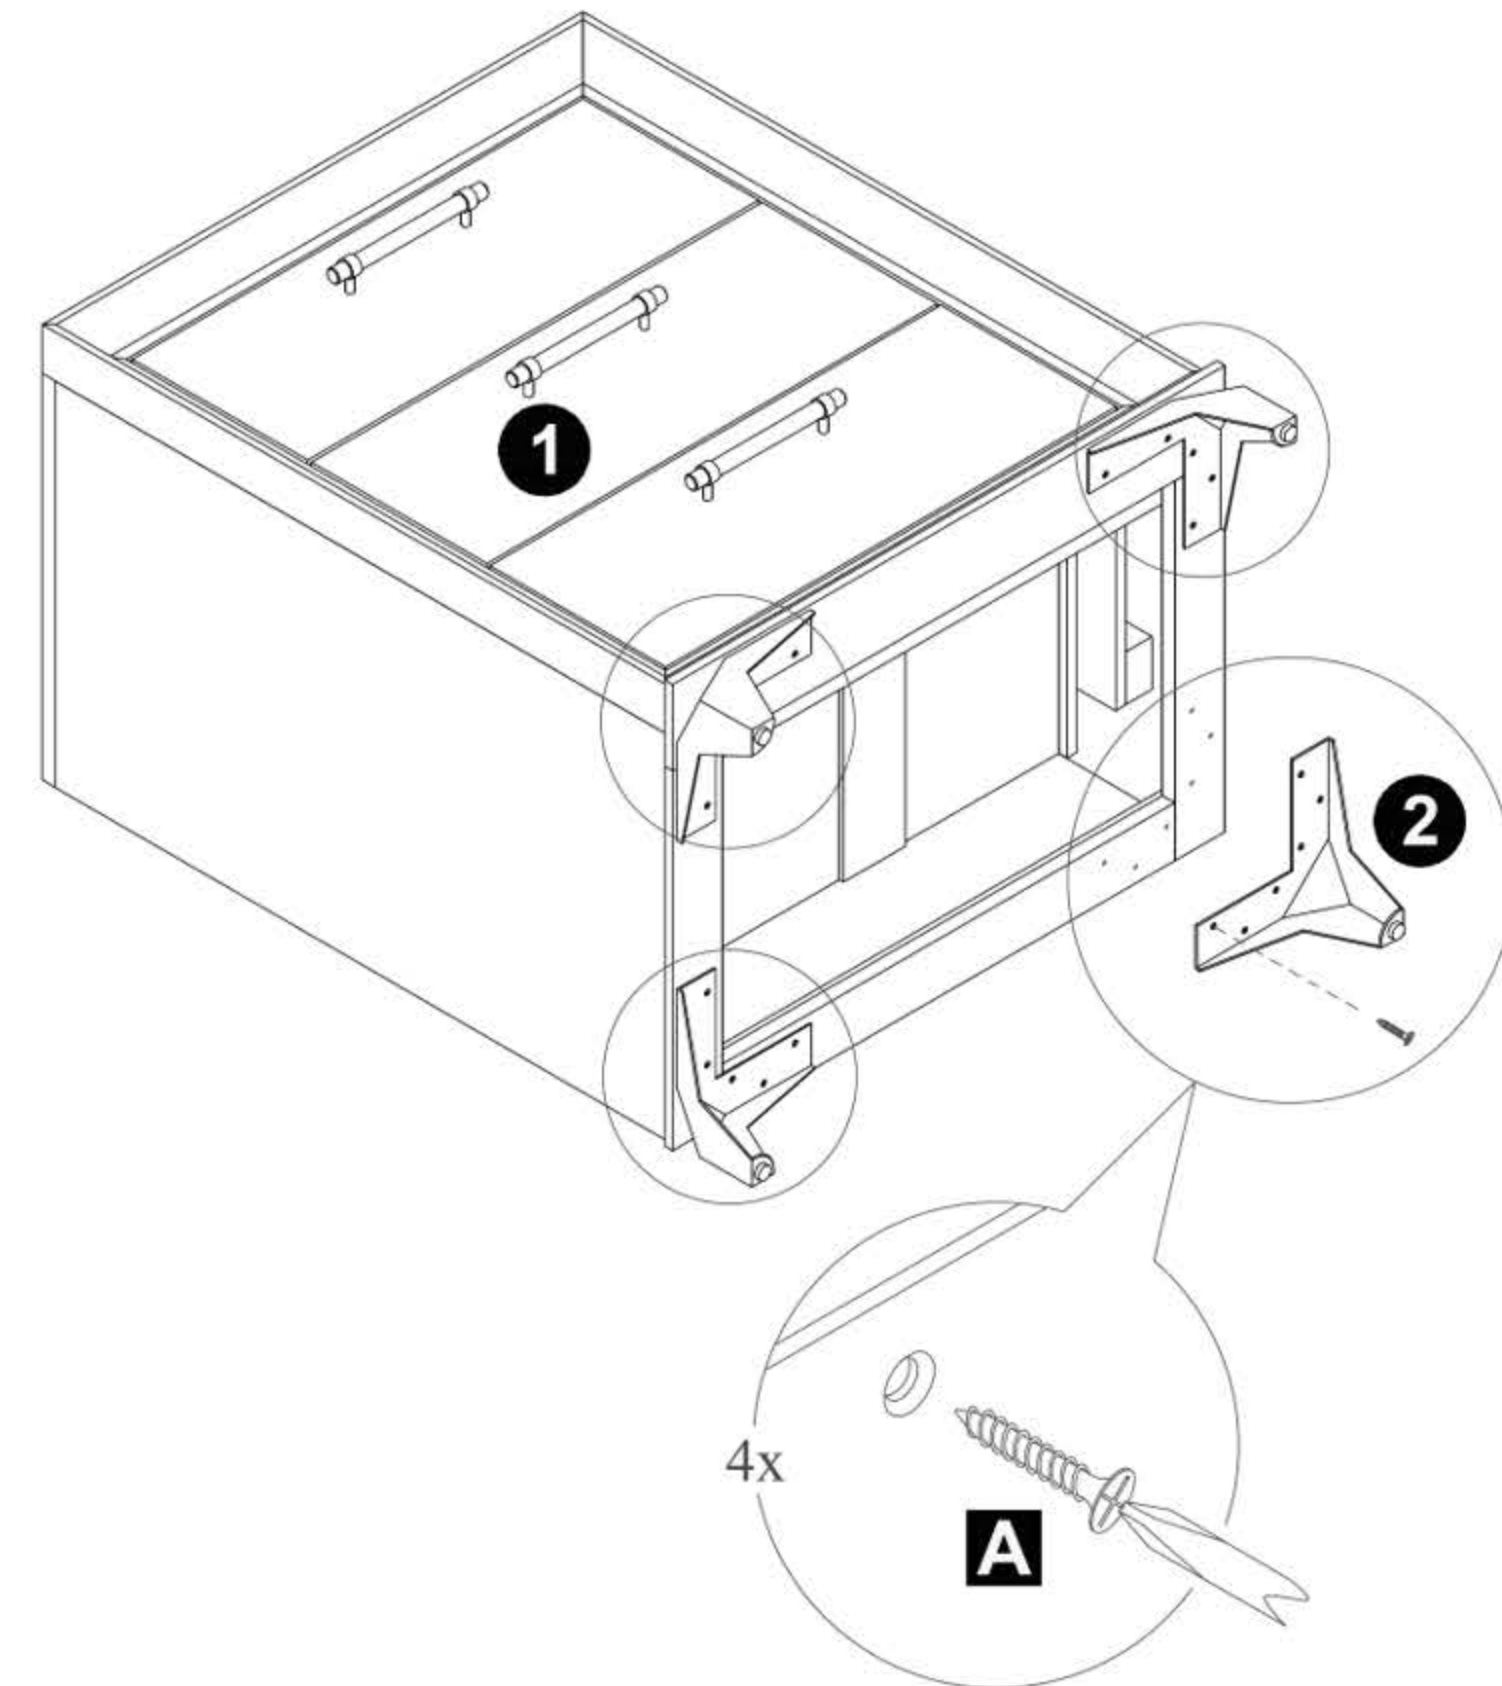

# Assembly Instruction

DD-F02

Model No : KBF 210 VANITY DRESSER LEFT

Thank you for purchasing this quality product.

Please check all packing material carefully which may have come loose inside the carton during shipment.

## HARDWARE LIST

No	Description	Qty
A	CSK Screw M3.5 x 20mm 	24pcs

Place the Vanity Dresser  
lying down position to  
ease the assembly process.

# Assembly Instruction

DD-F02

Model No : KBF 210 VANITY DRESSER RIGHT

Thank you for purchasing this quality product.  
Please check all packing material carefully which  
may have come loose inside the carton during shipment.