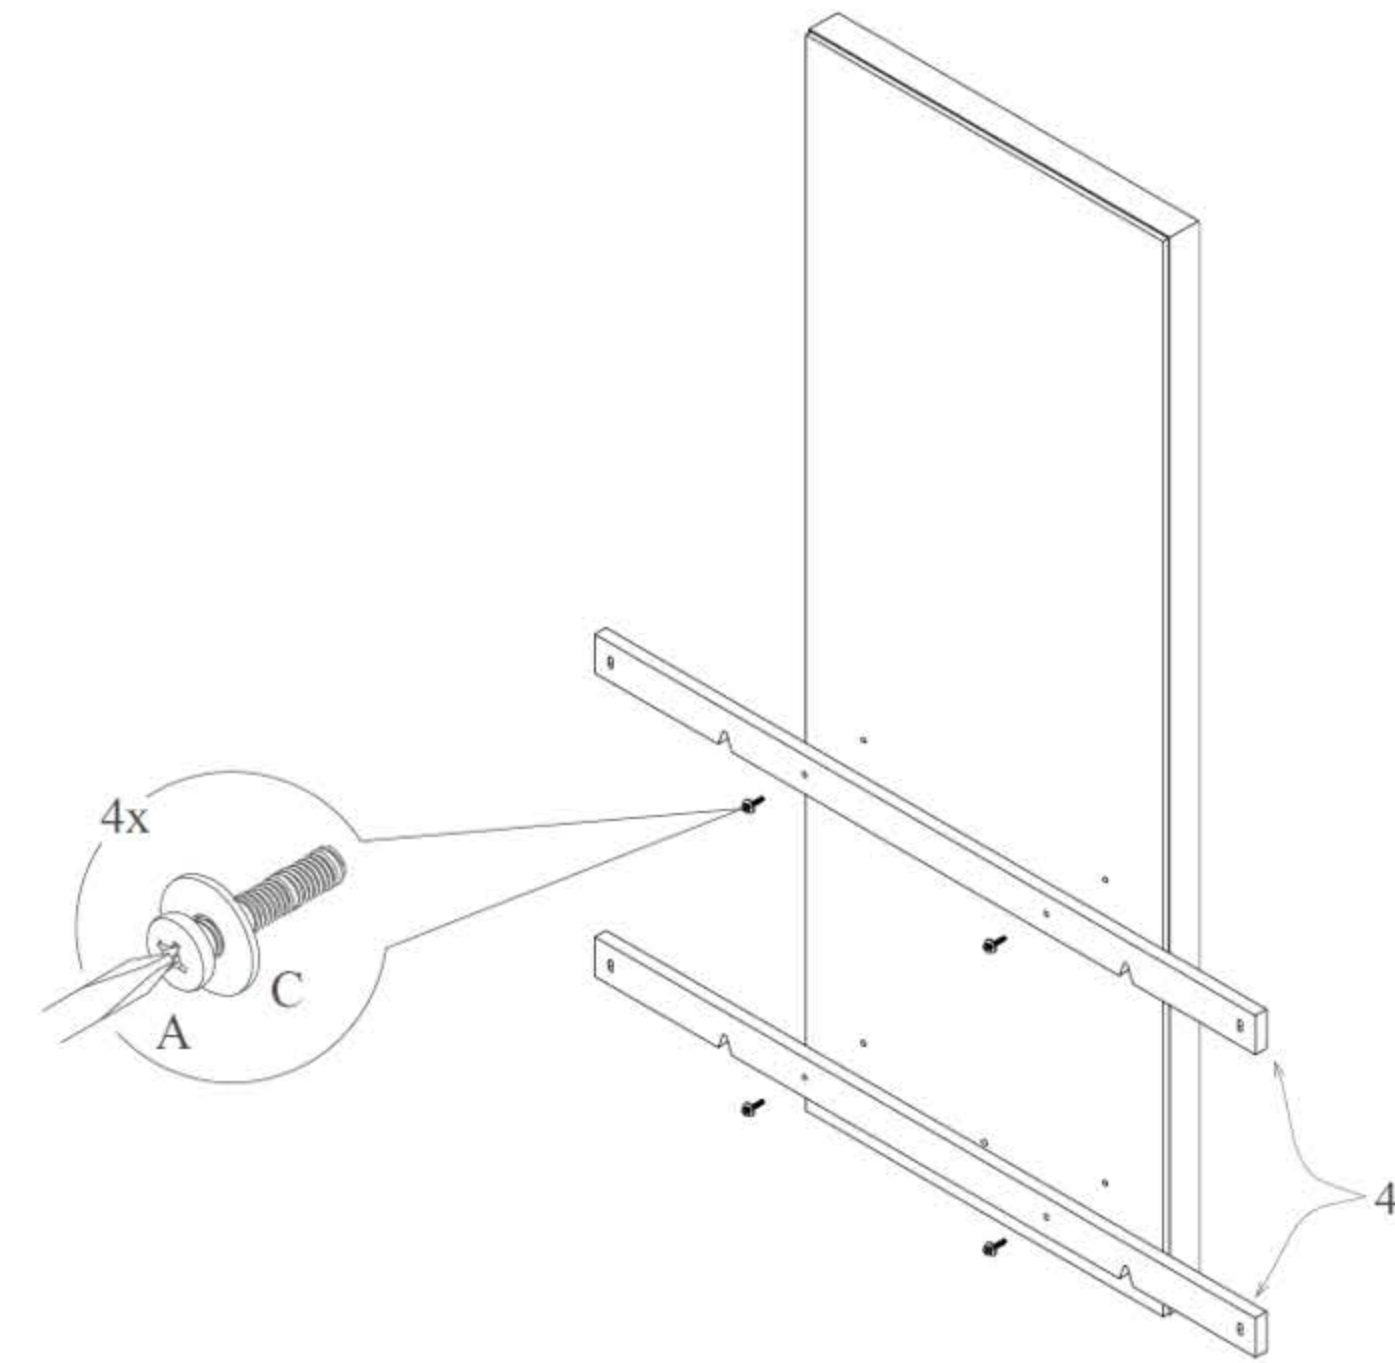

Assembly Instruction

Model No : KBF 210 VANITY DRESSER

Thank you for purchasing this quality product.

Please check all packing material carefully which may have come loose inside the carton during shipment.

PART LIST

No	Description	Qty
1	Vanity Dresser (Left)	1pc
2	Vanity Dresser (Right)	1pc
3	Floor Mirror	1pc
4	Mirror Supporter	2pcs
5	Glass Shelf	1pc

HARDWARE LIST

No	Description	Qty
A	JCBC Screw M6 x 30mm	8pcs
B	JCBC Screw M6 x 35mm	4pcs
C	Washer	12pcs
D	Glass Shelf Clamp	4pcs
E	CSK Screw M3.5 x 16mm	8pcs

Step : 1

Step : 2

Keep screw loose
halfway-in at this step.