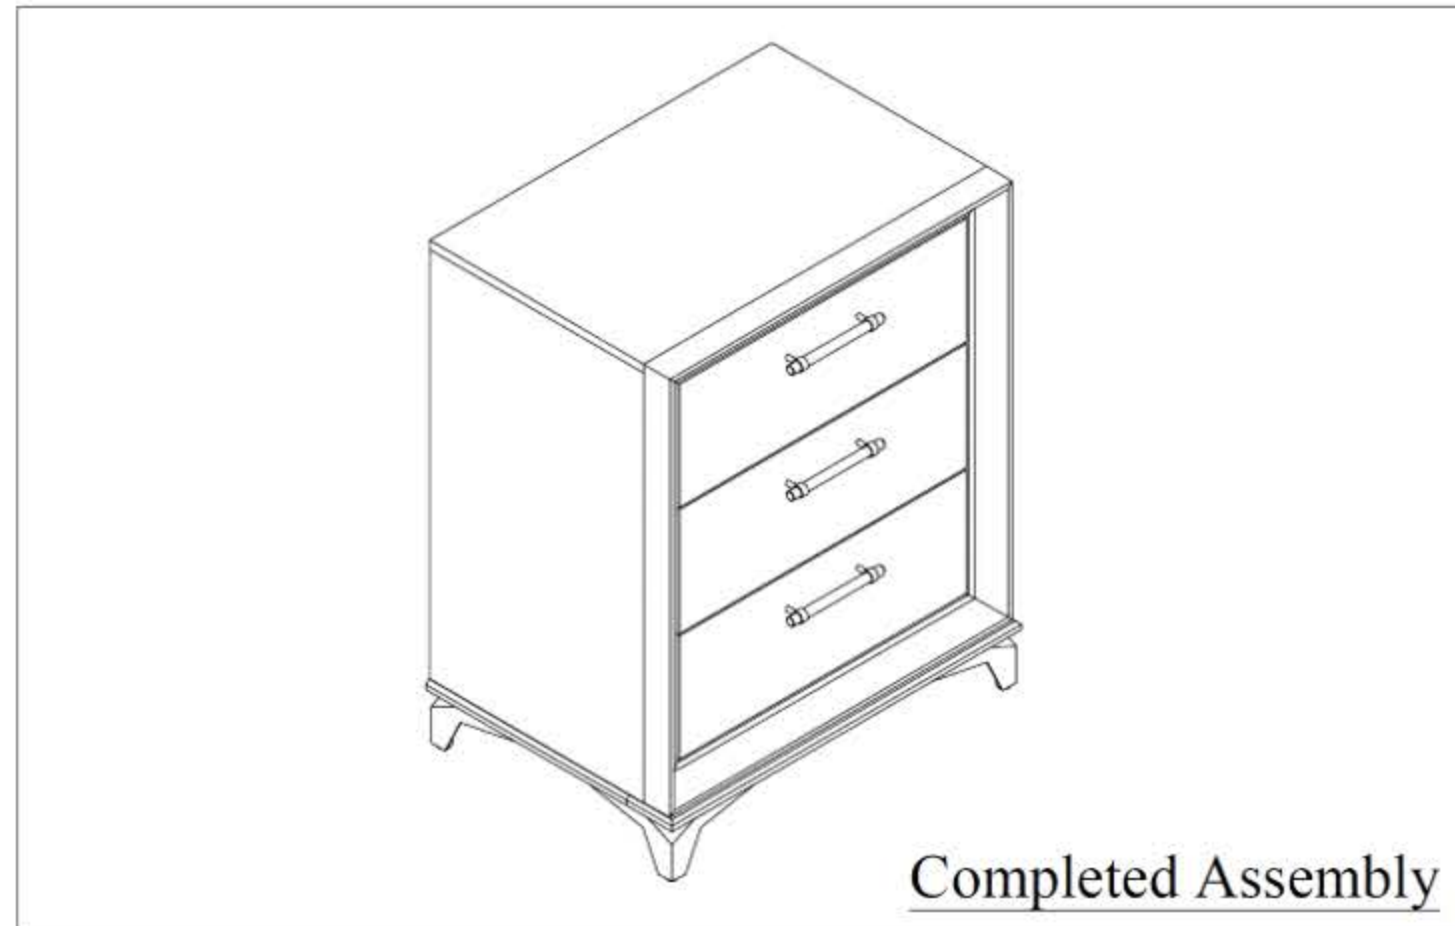

# Assembly Instruction

DD-F02

Model No : KBF 210 VANITY DRESSER LEFT

Thank you for purchasing this quality product.

Please check all packing material carefully which may have come loose inside the carton during shipment.

## PART LIST

No	Description	Qty
1	Casegoods	1pc
2	Legs	4pcs

## HARDWARE LIST

No	Description	Qty
A	CSK Screw M3.5 x 20mm 	24pcs

Place the Vanity Dresser lying down position to ease the assembly process.

# Assembly Instruction

DD-F02

Model No : KBF 210 VANITY DRESSER RIGHT

Thank you for purchasing this quality product.  
Please check all packing material carefully which  
may have come loose inside the carton during shipment.