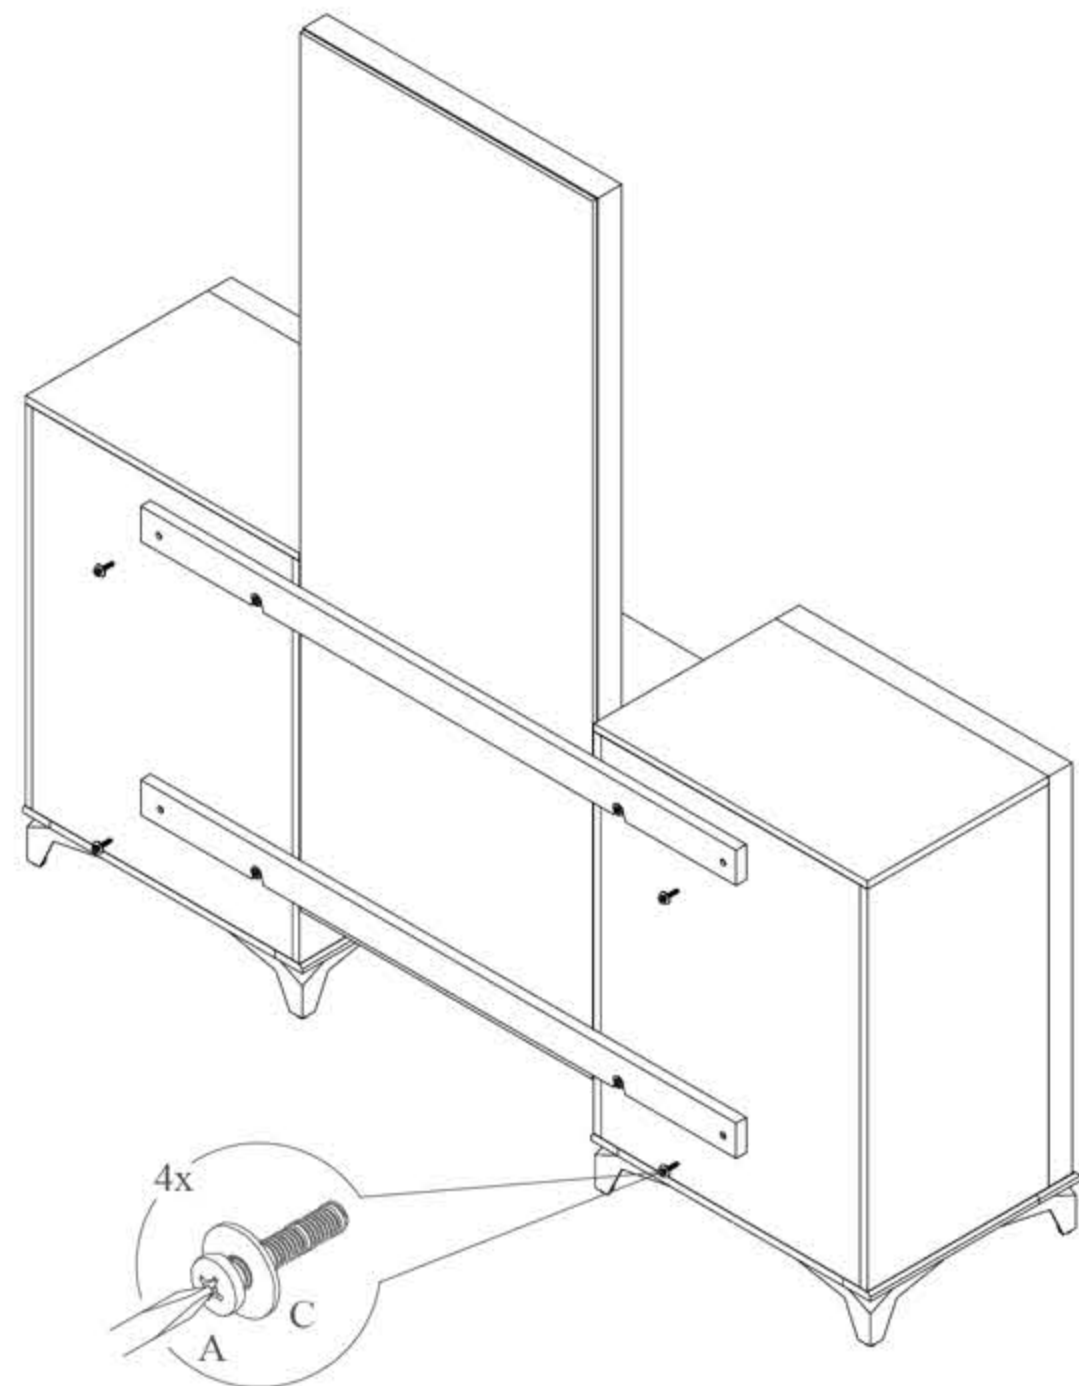

Step : 3

Step : 5

Step : 4

Step : 6