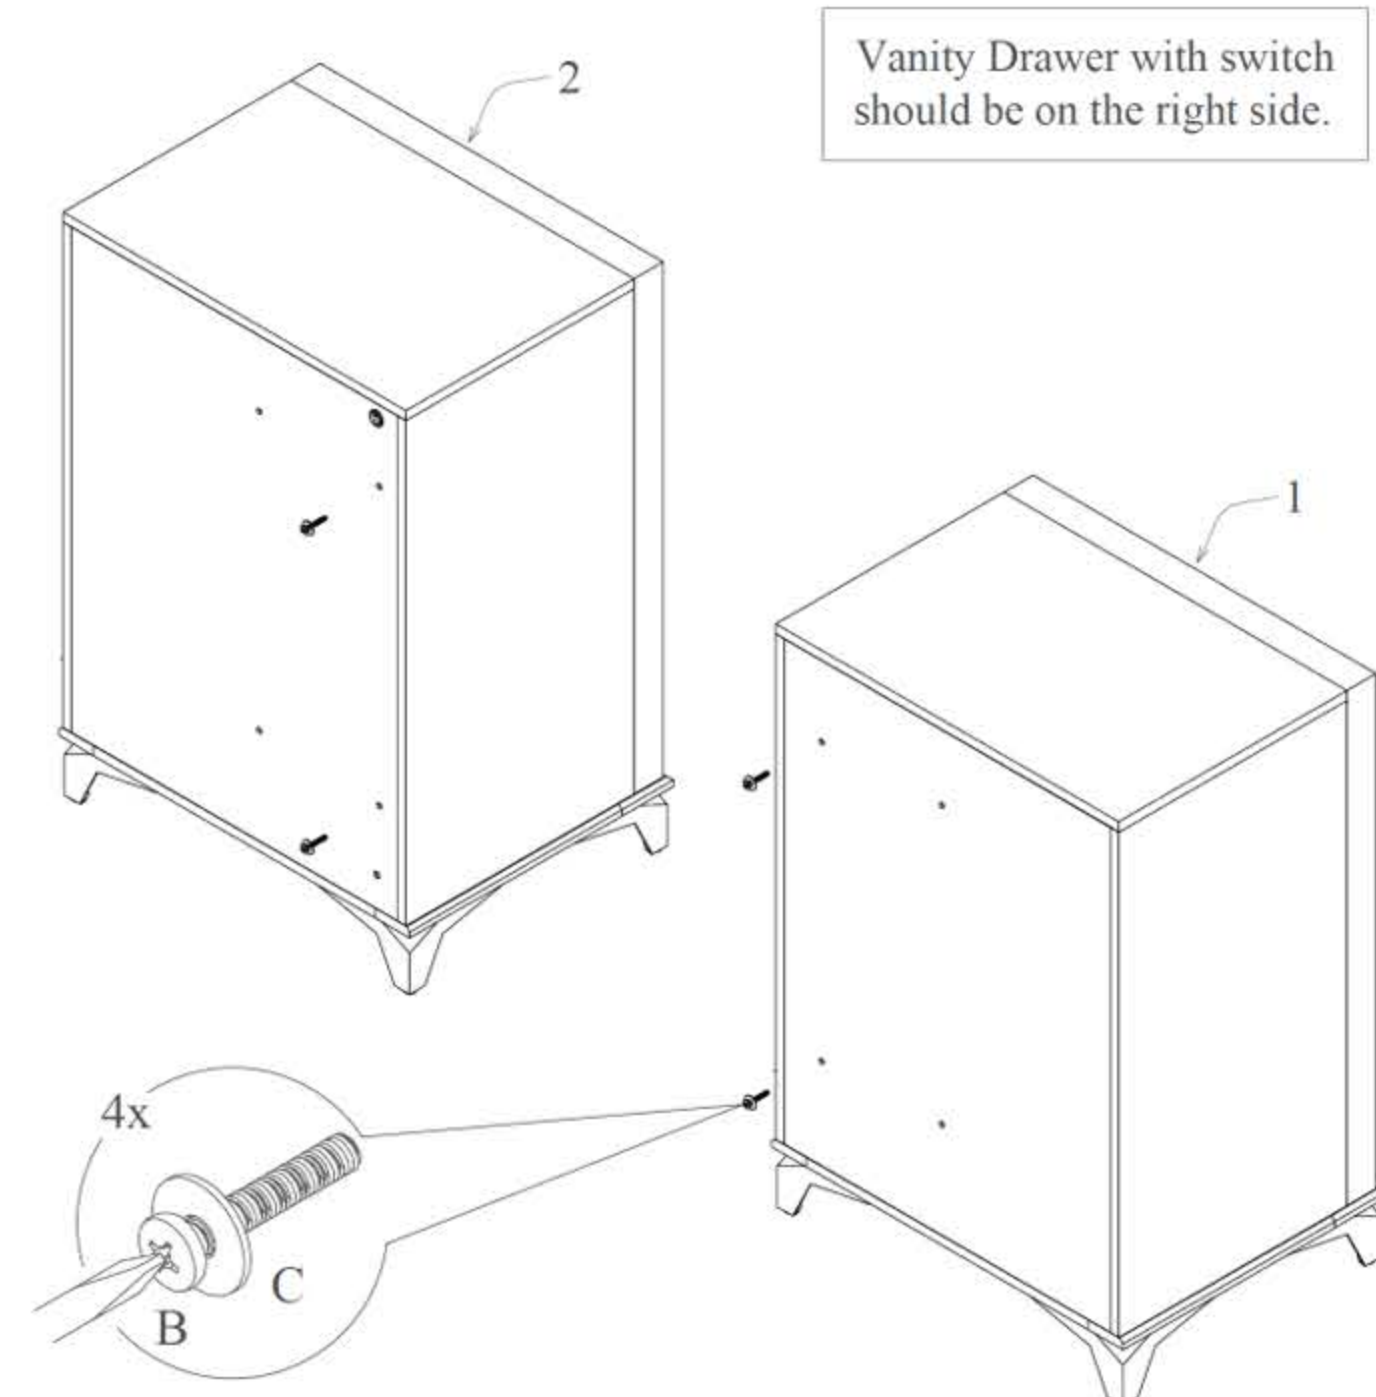

## PART LIST

No	Description	Qty
1	Vanity Dresser ( Left )	1pc
2	Vanity Dresser ( Right )	1pc
3	Floor Mirror	1pc
4	Mirror Supporter	2pcs
5	Glass Shelf	1pc

## HARDWARE LIST

No	Description	Qty
A	JCBC Screw M6 x 30mm 	8pcs
B	JCBC Screw M6 x 35mm 	4pcs
C	Washer 	12pcs
D	Glass Shelf Clamp 	4pcs
E	CSK Screw M3.5 x 16mm 	8pcs

Step : 1

Step : 2

  
Keep screw loose  
halfway-in at this step.