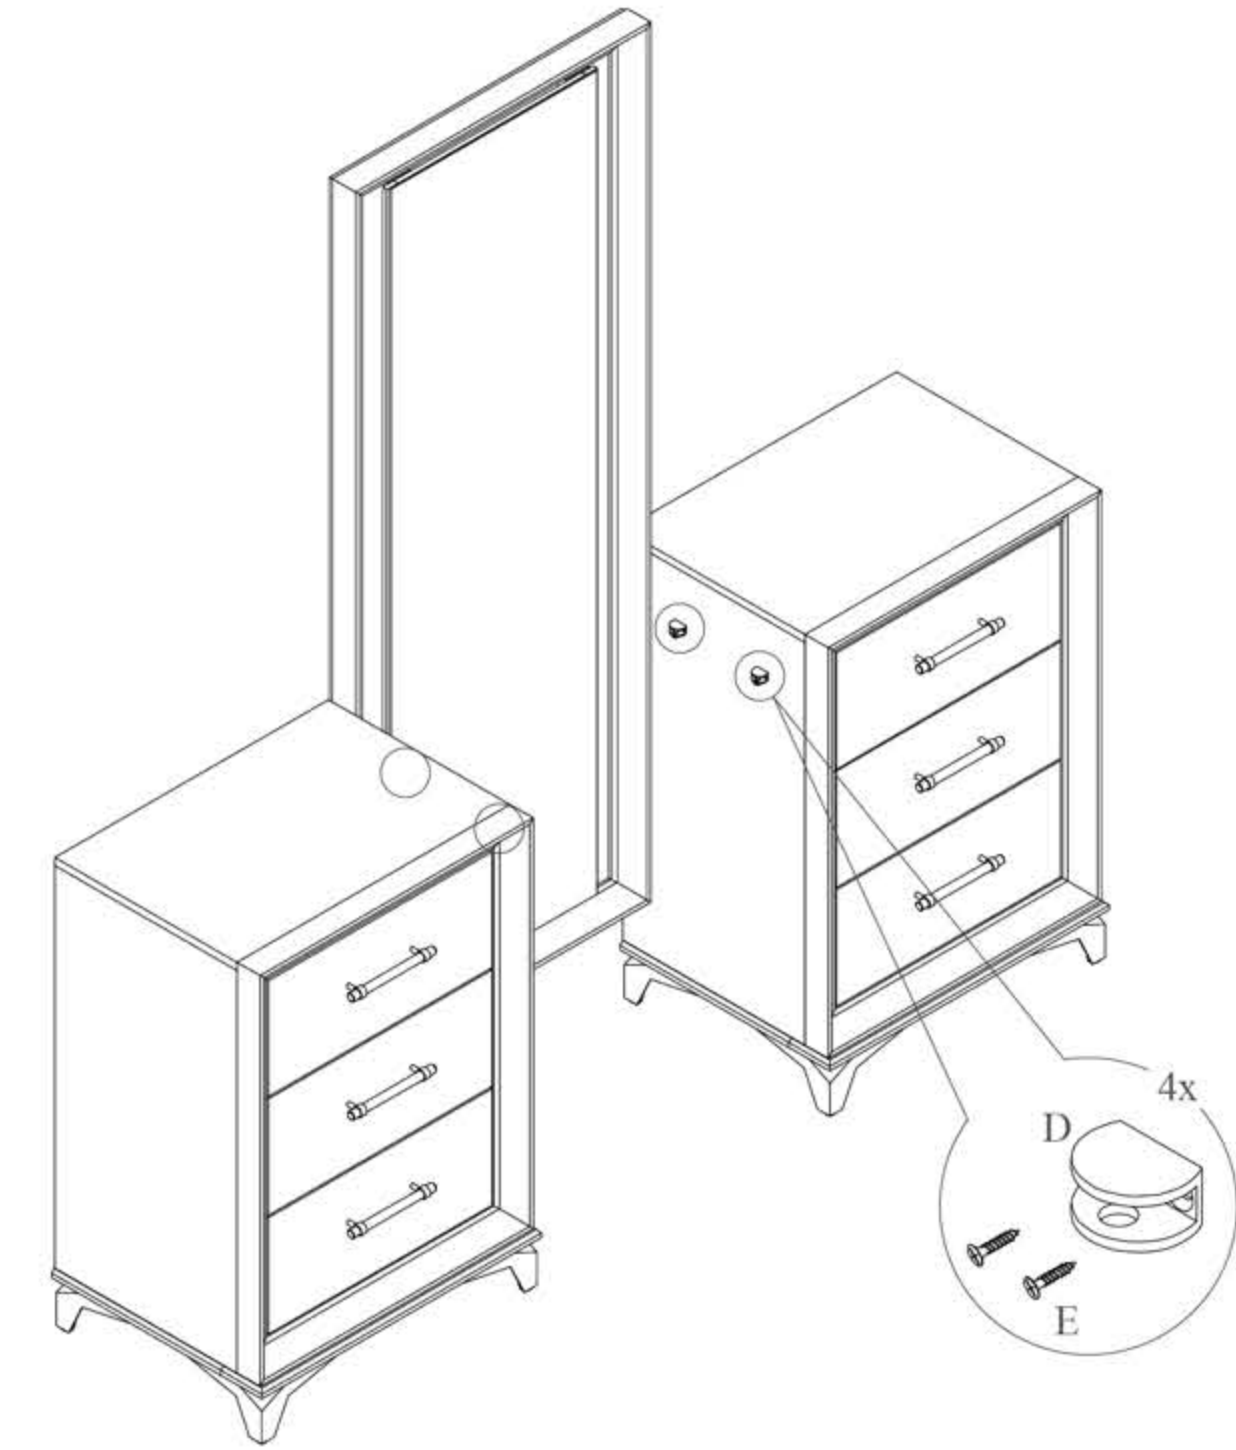

Step : 3

Step : 5

Step : 4

Step : 6