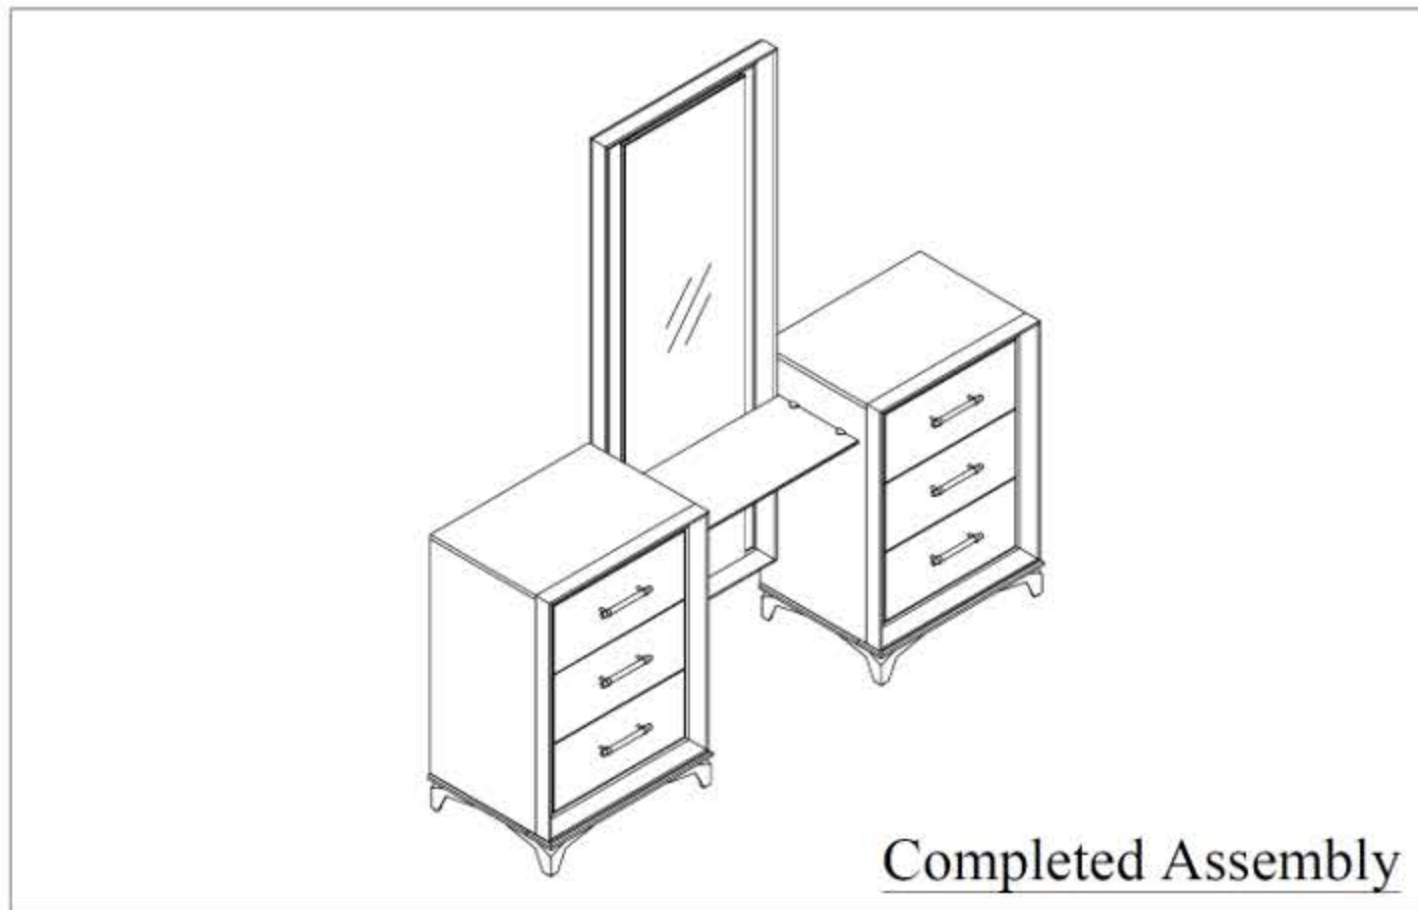

Assembly Instruction

Model No : KBF 210 VANITY DRESSER

Thank you for purchasing this quality product.

Please check all packing material carefully which may have come loose inside the carton during shipment.

PART LIST

No	Description	Qty
1	Vanity Dresser (Left)	1pc
2	Vanity Dresser (Right)	1pc
3	Floor Mirror	1pc
4	Mirror Supporter	2pcs
5	Glass Shelf	1pc

HARDWARE LIST

No	Description	Qty
A	JCBC Screw M6 x 30mm	8pcs
B	JCBC Screw M6 x 35mm	4pcs
C	Washer	12pcs
D	Glass Shelf Clamp	4pcs
E	CSK Screw M3.5 x 16mm	8pcs

Step : 1