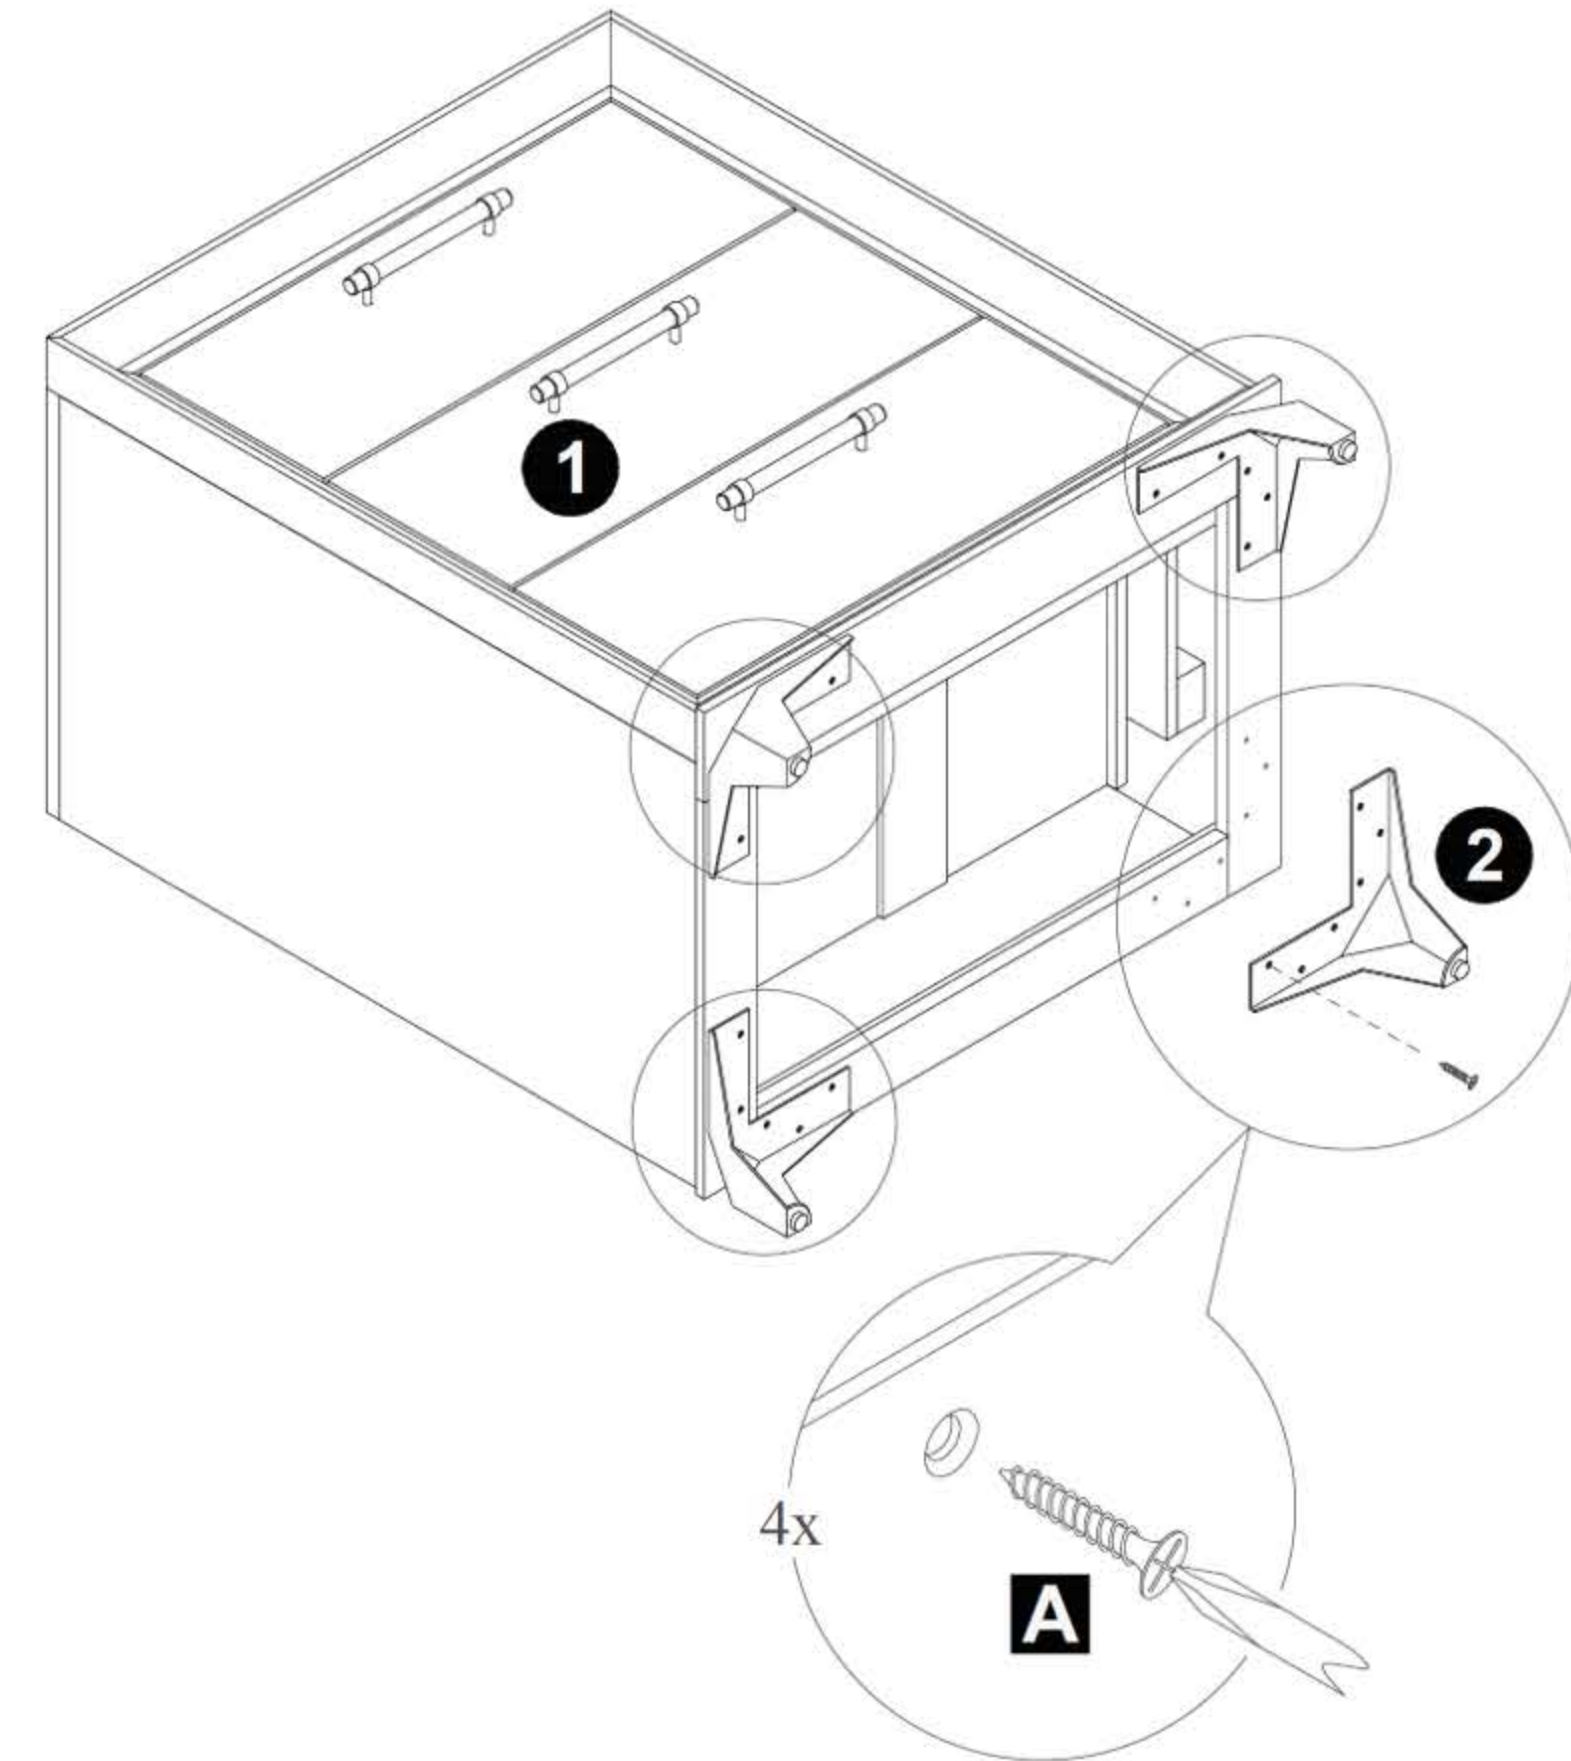

# Assembly Instruction

DD-F02

Model No : KBF 210 VANITY DRESSER LEFT

Thank you for purchasing this quality product.

Please check all packing material carefully which may have come loose inside the carton during shipment.

## HARDWARE LIST

No	Description	Qty
A	CSK Screw M3.5 x 20mm 	24pcs

Place the Vanity Dresser  
lying down position to  
ease the assembly process.

# Assembly Instruction

DD-F02

Model No : KBF 210 VANITY DRESSER RIGHT

Thank you for purchasing this quality product.  
Please check all packing material carefully which  
may have come loose inside the carton during shipment.