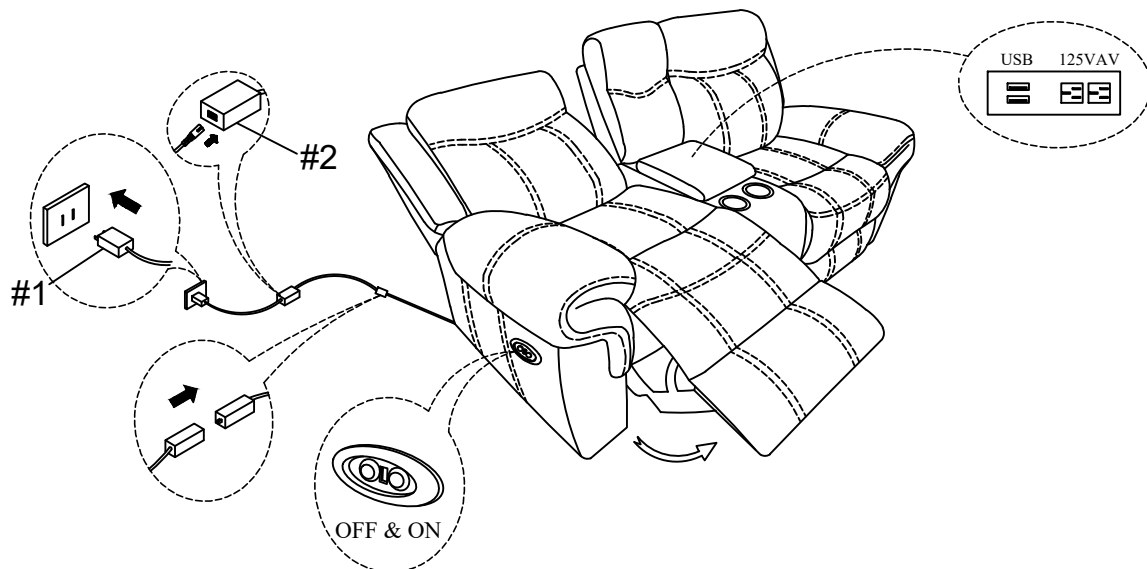

ASSEMBLY INSTRUCTION

Model: U2200-DOMINO GRANITE-PCRLS

Description: POWER CONSOLE RECLINING LOVESEAT DOMINO GRANITE W/BLACK WELT

Thank you for purchasing this quality product. Be sure to check all packing material carefully for small parts that may have come loose inside the carton during shipment

PARTS LIST:

NO.	DESCRIPTION	SKETCH	Q'TY
A	Seat Body		1 PC
B	Left Backrest		1 PC
C	Console Backrest		1 PC
D	Right Backrest		1 PC
E	Left wing		1 PC
F	Right wing		1 PC

HARDWARE LIST:

NO.	DESCRIPTION	DESCRIPTION	SKETCH	QTY
1	Plug			1 PC
2	Transformer			1 PC
3	Screw with handle	5/16"*50mm		1 PC

Step 1:

Step 2:

Made in Vietnam

ASSEMBLY INSTRUCTION

Model: U2200-DOMINO GRANITE-PRS-1

Description: POWER RECLINING SOFA DOMINO GRANITE W/BLACK WELT

Thank you for purchasing this quality product. Be sure to check all packing material carefully for small parts that may have come loose inside the carton during shipment