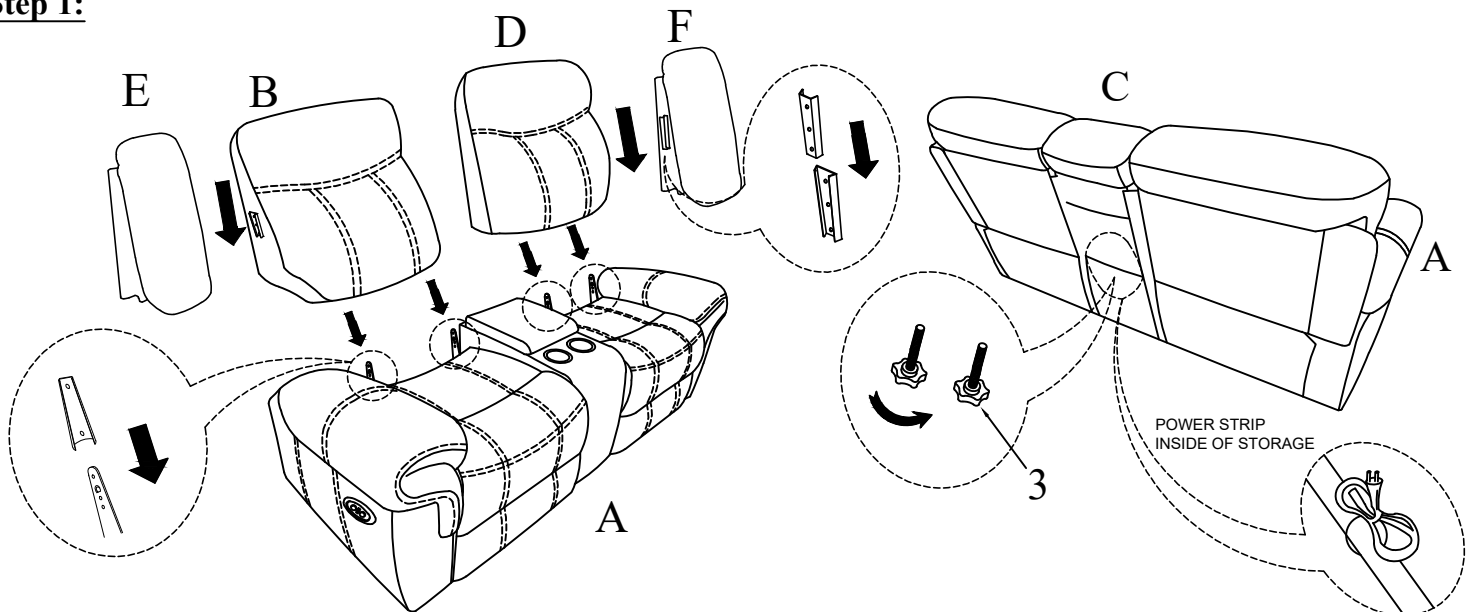

ASSEMBLY INSTRUCTION

Model: U2200-DOMINO GRANITE-PCRLS

Description: POWER CONSOLE RECLINING LOVESEAT DOMINO GRANITE W/BLACK WELT

Thank you for purchasing this quality product. Be sure to check all packing material carefully for small parts that may have come loose inside the carton during shipment

PARTS LIST:

NO.	DESCRIPTION	SKETCH	Q'TY
A	Seat Body		1 PC
B	Left Backrest		1 PC
C	Console Backrest		1 PC
D	Right Backrest		1 PC
E	Left wing		1 PC
F	Right wing		1 PC

HARDWARE LIST:

NO.	DESCRIPTION	DESCRIPTION	SKETCH	QTY
1	Plug			1 PC
2	Transformer			1 PC
3	Screw with handle	5/16"*50mm		1 PC

Step 1:

Step 2:

Made in Vietnam

ASSEMBLY INSTRUCTION

Model: U2200-DOMINO GRANITE-PRS-1

Description: POWER RECLINING SOFA DOMINO GRANITE W/BLACK WELT

Thank you for purchasing this quality product. Be sure to check all packing material carefully for small parts that may have come loose inside the carton during shipment

PARTS LIST:

NO.	DESCRIPTION	SKETCH	Q'TY
A	Seat Body		1 PC
B	Left Backrest		1 PC
C	Middle Backrest		1 PC
D	Right Backrest		1 PC
E	Left wing		1 PC
F	Right wing		1 PC

HARDWARE LIST:

NO.	DESCRIPTION	DESCRIPTION	SKETCH	QTY
1	Plug			1 PC
2	Transformer			1 PC