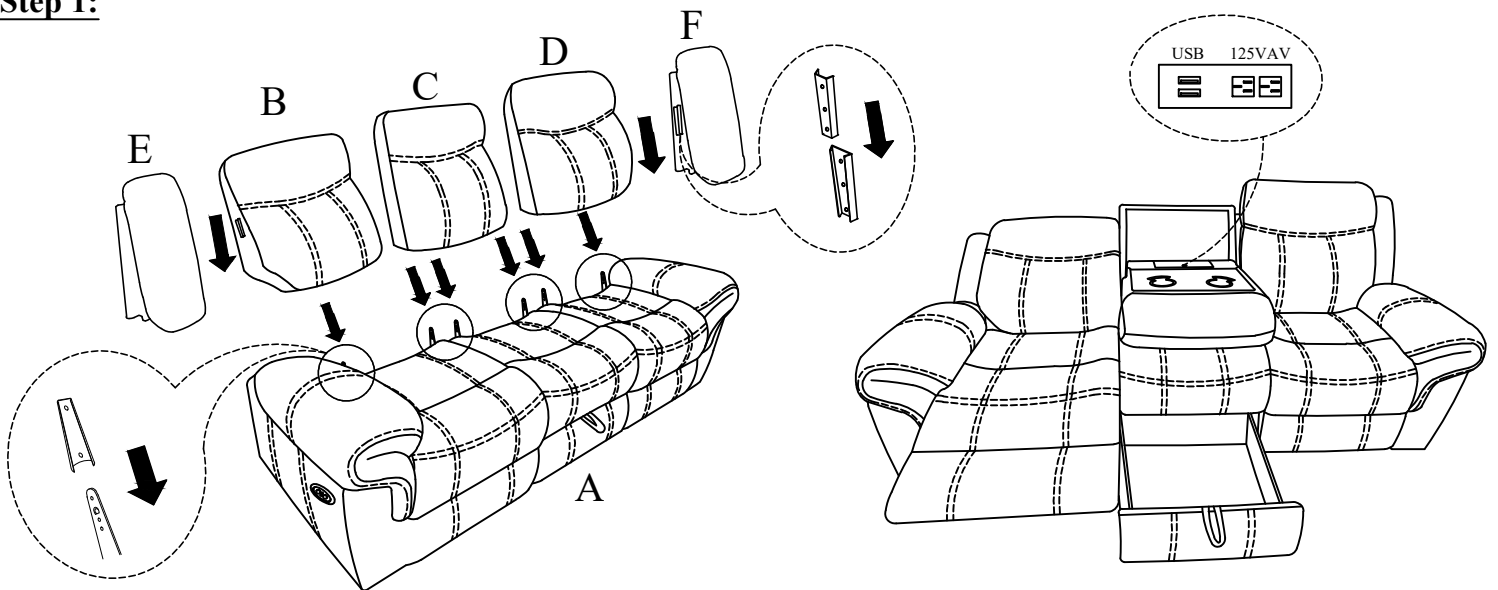

ASSEMBLY INSTRUCTION

Model: U2200-DOMINO GRANITE-PRS-1

Description: POWER RECLINING SOFA DOMINO GRANITE W/BLACK WELT

Thank you for purchasing this quality product. Be sure to check all packing material carefully for small parts that may have come loose inside the carton during shipment

PARTS LIST:

NO.	DESCRIPTION	SKETCH	Q'TY
A	Seat Body		1 PC
B	Left Backrest		1 PC
C	Middle Backrest		1 PC
D	Right Backrest		1 PC
E	Left wing		1 PC
F	Right wing		1 PC

HARDWARE LIST:

NO.	DESCRIPTION	DESCRIPTION	SKETCH	QTY
1	Plug			1 PC
2	Transformer			1 PC

Step 1:

Step 2: