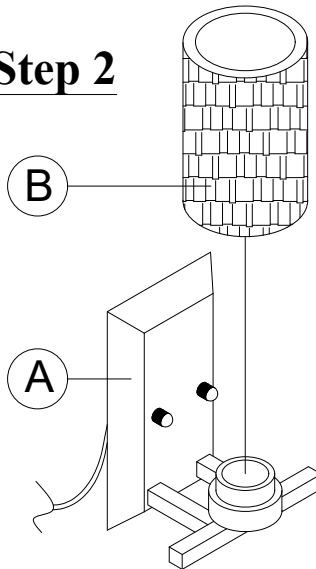

ASSEMBLY INSTRUCTION

Model : BLAKE-LAMP

Description : BLAKE BED LAMP

Thank you for purchasing this quality product. Be sure to check all packing material carefully for small parts that may have come loose inside the carton during shipment.

PART LIST :				HARDWARE LIST :				
No.	Description	Diagram	Quantity	No.	Description	Diagram	Size	Quantity
A	BACKPLATE		1	H	SOCKET WRENCH			1
B	ACRYLIC SHADE		1	I	WRENCH			1
C	SPACER		1					
D	SOCKET RING		1					
E	BULB		1					

Step 1

Step 2

Step 3

Step 4

Step 5

Step 6

COMPLETED LAMP

Made In China