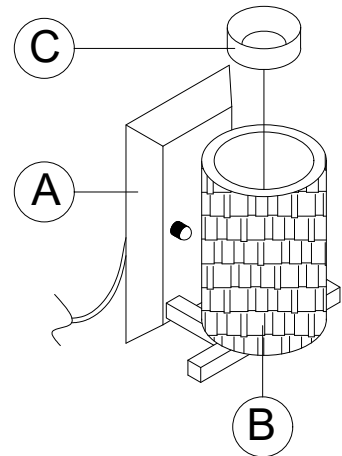

PART LIST :

HARDWARE LIST :

No.	Description	Diagram	Quantity	No.	Description	Diagram	Size	Quantity
A	HEADBOARD PANEL		1	H	JCBB SCREW		M8 x 40mm	6
B	LEFT HEADBOARD LEG		1	I	JCBB SCREW		M8 x 25mm	8
C	RIGHT HEADBOARD LEG		1	J	SPRING WASHER		M8 x 15mm	14
D	FOOTBOARD		1	K	FLAT WASHER		M8 x 22mm	14
E	SIDE RAIL		2	L	CB SCREW		M4 x 32mm	6
F	WOODEN SLAT		3	M	ALLEN KEY		M5	1
G	WOODEN SUPPORT		3	N	SCREW DRIVER (*)			1

COMPLETED
FULL BED WITH LAMP ASSEMBLY

(*) Assembly Instruction for lamp and lamp, inside lamp box.

Made In Malaysia

ASSEMBLY INSTRUCTION

Model : BLAKE-LAMP

Description : BLAKE BED LAMP

Thank you for purchasing this quality product. Be sure to check all packing material carefully for small parts that may have come loose inside the carton during shipment.

PART LIST :				HARDWARE LIST :				
No.	Description	Diagram	Quantity	No.	Description	Diagram	Size	Quantity
A	BACKPLATE		1	H	SOCKET WRENCH			1
B	ACRYLIC SHADE		1	I	WRENCH			1
C	SPACER		1					
D	SOCKET RING		1					
E	BULB		1					

Step 1

Step 2

Step 3

Step 4

Step 5

Step 6

COMPLETED LAMP

Made In China