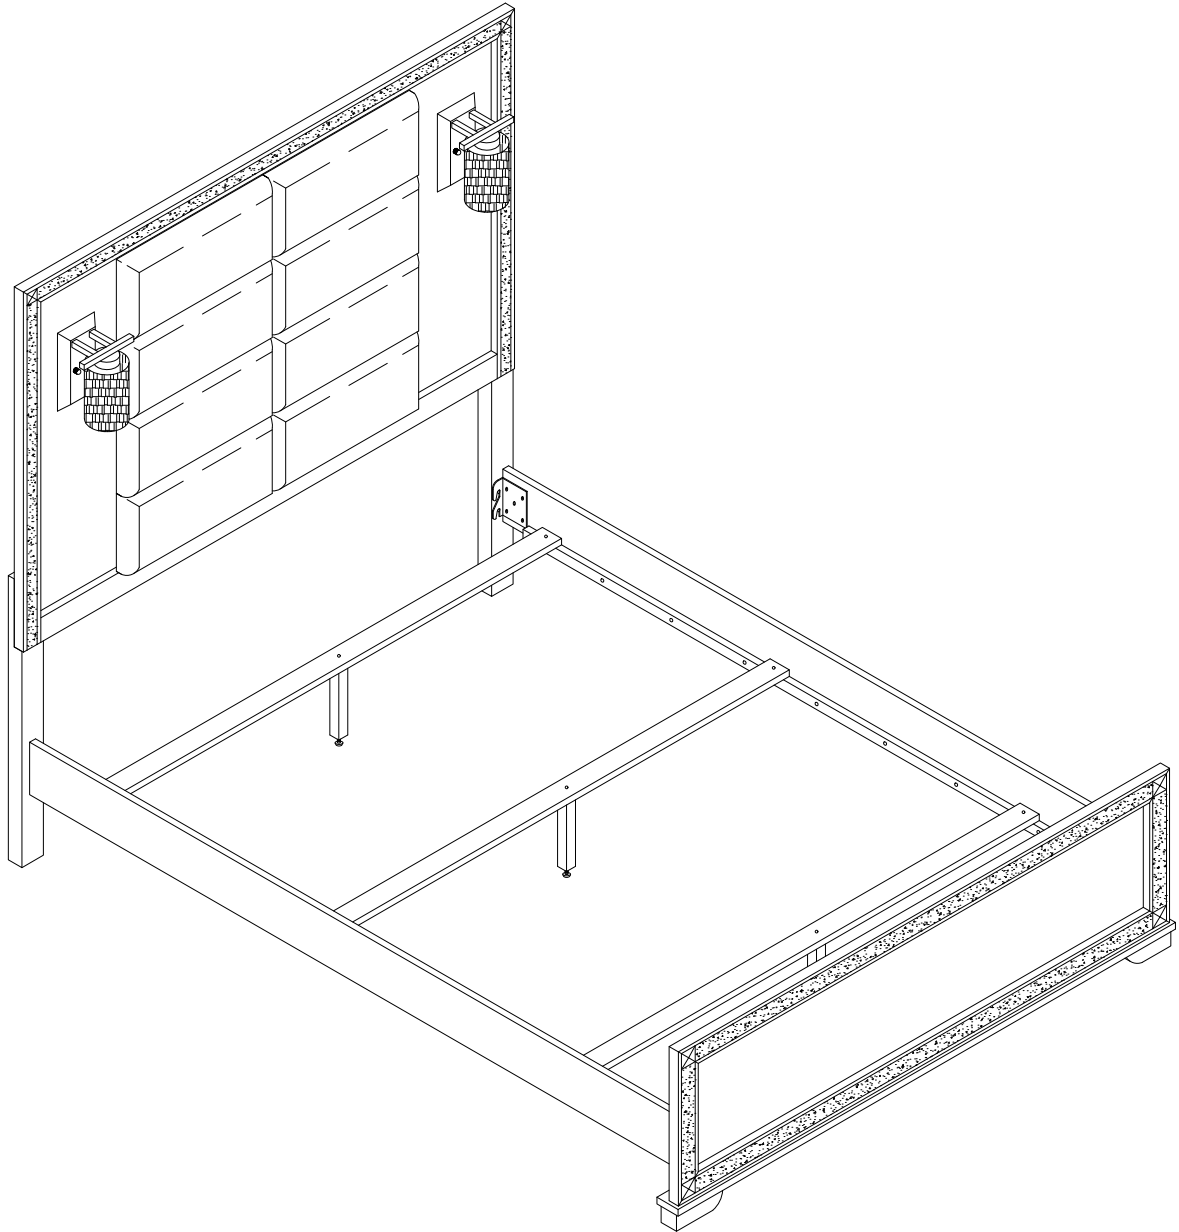

ASSEMBLY INSTRUCTION

Model : BLAKE-BLACK/GOLD
-FB-HB/FB/SLATS-FB-SR

Description : BLAKE FULL BED
HEADBOARD/FOOTBOARD/SLATS
FULL BED RAILS BLACK/GOLD

Thank you for purchasing this quality product. Be sure to check all packing material carefully for small parts that may have come loose inside the carton during shipment.

(*) The manufacturer does not provide item N.

Made In Malaysia

ASSEMBLY INSTRUCTION

Model : BLAKE-BLACK/GOLD
-FB-HB/FB/SLATS-FB-SR

Description : BLAKE FULL BED
HEADBOARD/FOOTBOARD/SLATS
FULL BED RAILS BLACK/GOLD

Model : BLAKE-BLACK/GOLD
-FB-HB/FB/SLATS-FB-SR

Description : BLAKE FULL BED
HEADBOARD/FOOTBOARD/SLATS
FULL BED RAILS BLACK/GOLD

Thank you for purchasing this quality product. Be sure to check all packing material carefully for small parts that may have come loose inside the carton during shipment.

COMPLETED
FULL BED WITH LAMP ASSEMBLY

(*) Assembly Instruction for lamp and lamp, inside lamp box.

Made In Malaysia

ASSEMBLY INSTRUCTION

Model : BLAKE-LAMP

Description : BLAKE BED LAMP

Thank you for purchasing this quality product. Be sure to check all packing material carefully for small parts that may have come loose inside the carton during shipment.