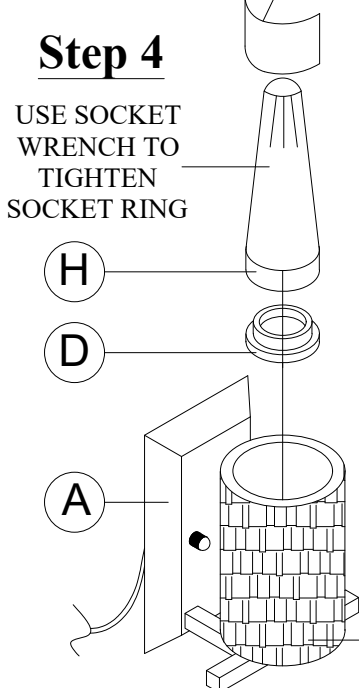

PART LIST :

HARDWARE LIST :

No.	Description	Diagram	Quantity	No.	Description	Diagram	Size	Quantity
A	HEADBOARD PANEL		1	H	JCBB SCREW		M8 x 40mm	6
B	LEFT HEADBOARD LEG		1	I	JCBB SCREW		M8 x 25mm	8
C	RIGHT HEADBOARD LEG		1	J	SPRING WASHER		M8 x 15mm	14
D	FOOTBOARD		1	K	FLAT WASHER		M8 x 22mm	14
E	SIDE RAIL		2	L	CB SCREW		M4 x 32mm	6
F	WOODEN SLAT		3	M	ALLEN KEY		M5	1
G	WOODEN SUPPORT		3	N	SCREW DRIVER (*)			1

PART LIST :				HARDWARE LIST :				
No.	Description	Diagram	Quantity	No.	Description	Diagram	Size	Quantity
A	BACKPLATE		1	H	SOCKET WRENCH			1
B	ACRYLIC SHADE		1	I	WRENCH			1
C	SPACER		1					
D	SOCKET RING		1					
E	BULB		1					

Step 1

Step 2

Step 3

Step 4

Step 5

Step 6

COMPLETED LAMP

Made In China