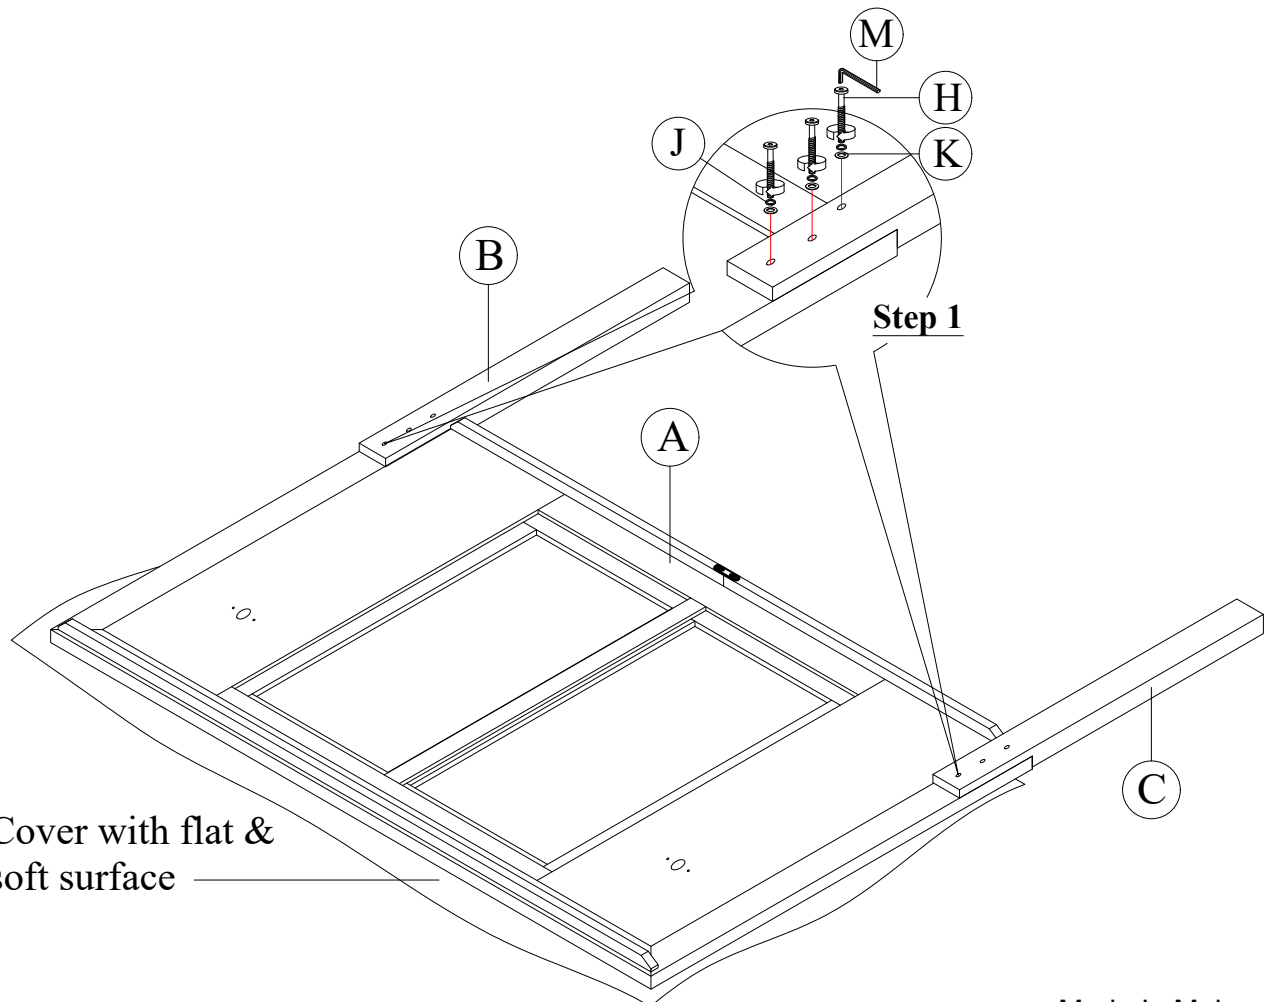

ASSEMBLY INSTRUCTION

Model : BLAKE-BLACK/GOLD
-FB-HB/FB/SLATS-FB-SR

Description : BLAKE FULL BED
HEADBOARD/FOOTBOARD/SLATS
FULL BED RAILS BLACK/GOLD

Thank you for purchasing this quality product. Be sure to check all packing material carefully for small parts that may have come loose inside the carton during shipment.

PART LIST :

HARDWARE LIST :

No.	Description	Diagram	Quantity	No.	Description	Diagram	Size	Quantity
A	HEADBOARD PANEL		1	H	JCBB SCREW		M8 x 40mm	6
B	LEFT HEADBOARD LEG		1	I	JCBB SCREW		M8 x 25mm	8
C	RIGHT HEADBOARD LEG		1	J	SPRING WASHER		M8 x 15mm	14
D	FOOTBOARD		1	K	FLAT WASHER		M8 x 22mm	14
E	SIDE RAIL		2	L	CB SCREW		M4 x 32mm	6
F	WOODEN SLAT		3	M	ALLEN KEY		M5	1
G	WOODEN SUPPORT		3	N	SCREW DRIVER (*)			1

(*) The manufacturer does not provide item N.

Made In Malaysia