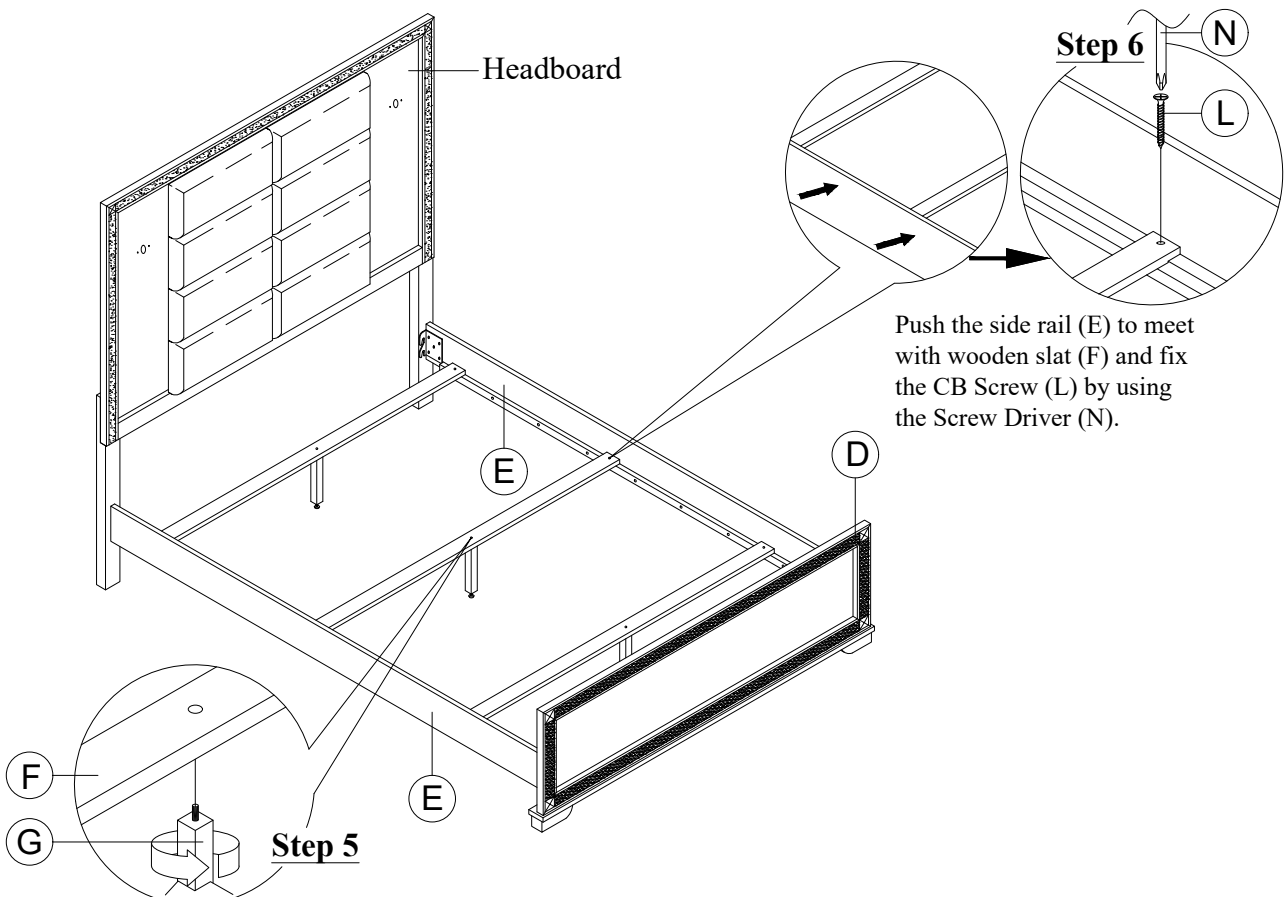

ASSEMBLY INSTRUCTION

Model : BLAKE-BLACK/GOLD
-FB-HB/FB/SLATS-FB-SR

Description : BLAKE FULL BED
HEADBOARD/FOOTBOARD/SLATS
FULL BED RAILS BLACK/GOLD

Thank you for purchasing this quality product. Be sure to check all packing material carefully for small parts that may have come loose inside the carton during shipment.

Made In Malaysia