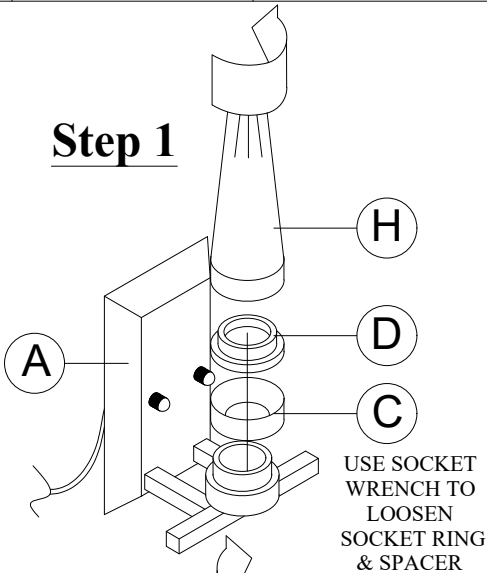

ASSEMBLY INSTRUCTION

Model : BLAKE-LAMP

Description : BLAKE BED LAMP

Thank you for purchasing this quality product. Be sure to check all packing material carefully for small parts that may have come loose inside the carton during shipment.

PART LIST :				HARDWARE LIST :				
No.	Description	Diagram	Quantity	No.	Description	Diagram	Size	Quantity
A	BACKPLATE		1	H	SOCKET WRENCH			1
B	ACRYLIC SHADE		1	I	WRENCH			1
C	SPACER		1					
D	SOCKET RING		1					
E	BULB		1					

Step 1