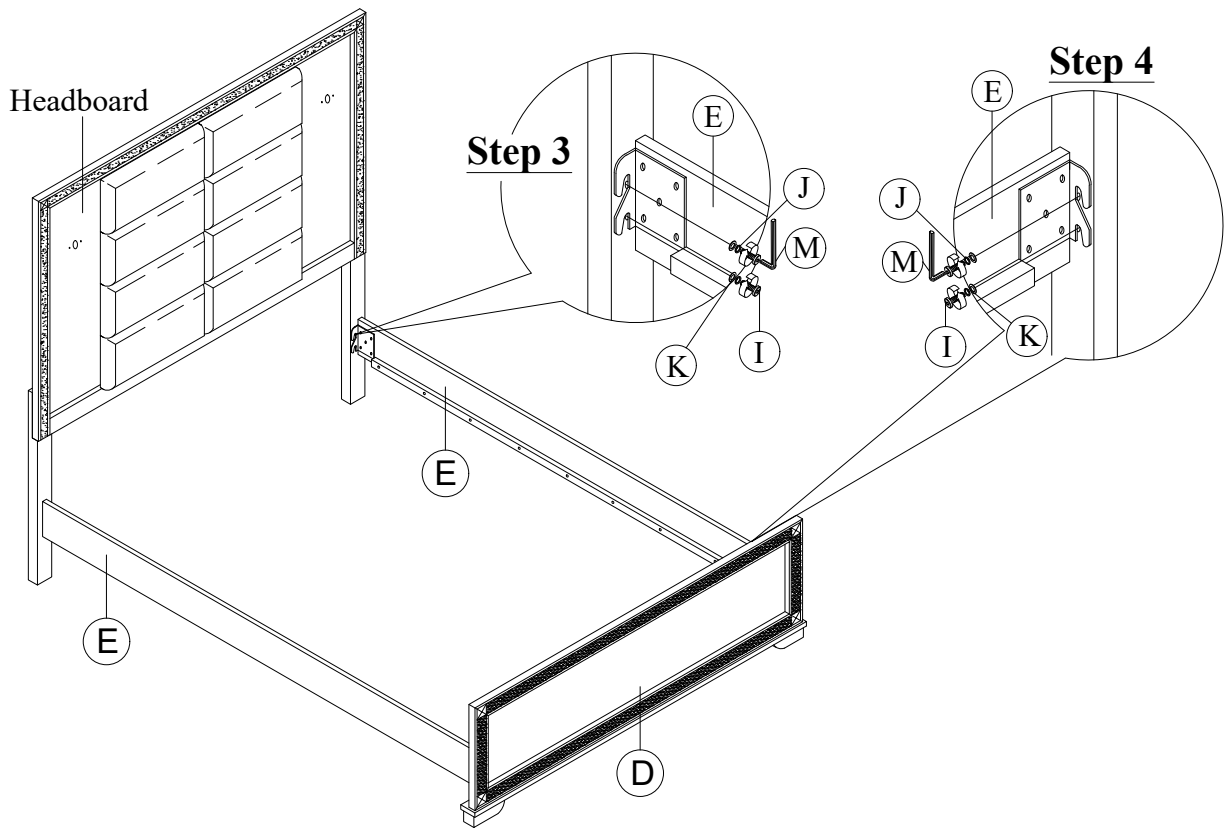

ASSEMBLY INSTRUCTION

Model : BLAKE-BLACK/GOLD
-FB-HB/FB/SLATS-FB-SR

Description : BLAKE FULL BED
HEADBOARD/FOOTBOARD/SLATS
FULL BED RAILS BLACK/GOLD

Thank you for purchasing this quality product. Be sure to check all packing material carefully for small parts that may have come loose inside the carton during shipment.

Made In Malaysia