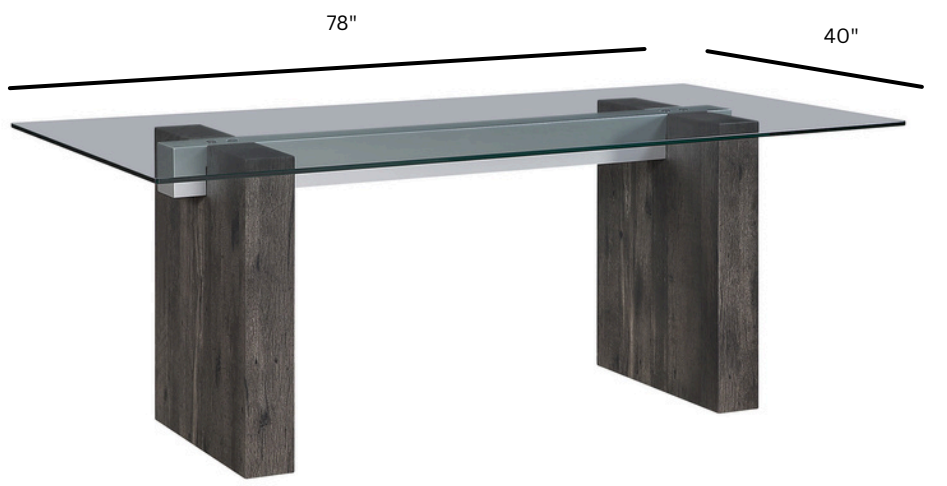

D4238DT+D4239DC DINING COLLECTION

- Features:**
- Wood Accent Dining Chair
 - Tempered Glass Dining Table Top