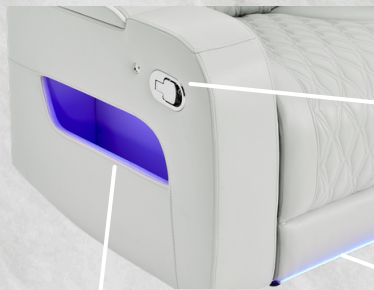

U8611 SILVER SECTIONAL

Silver Pull Handle

Arm storage

LED Accent Lighting

Arm Pocket Storage W/ LED

U8611 Sectional Features

- Manual Recline
- 2 Console Storage
- 2 Cupholders
- LED Accent Lighting
- LED Arm pocket
- Arm Storage