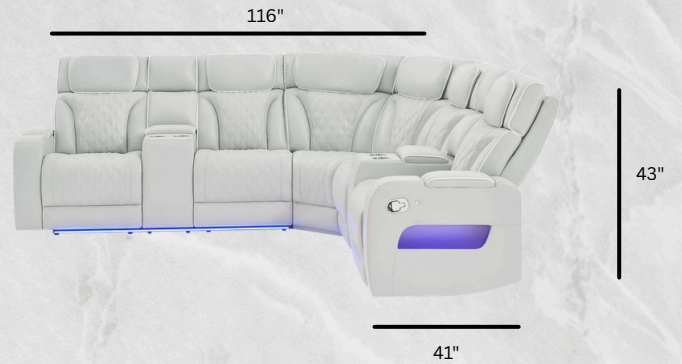

U8611 SILVER SECTIONAL

Silver Pull Handle

Arm storage

LED Accent Lighting

Arm Pocket Storage W/ LED

U8611 Sectional Features

- Manual Recline
- 2 Console Storage
- 2 Cupholders
- LED Accent Lighting
- LED Arm pocket
- Arm Storage