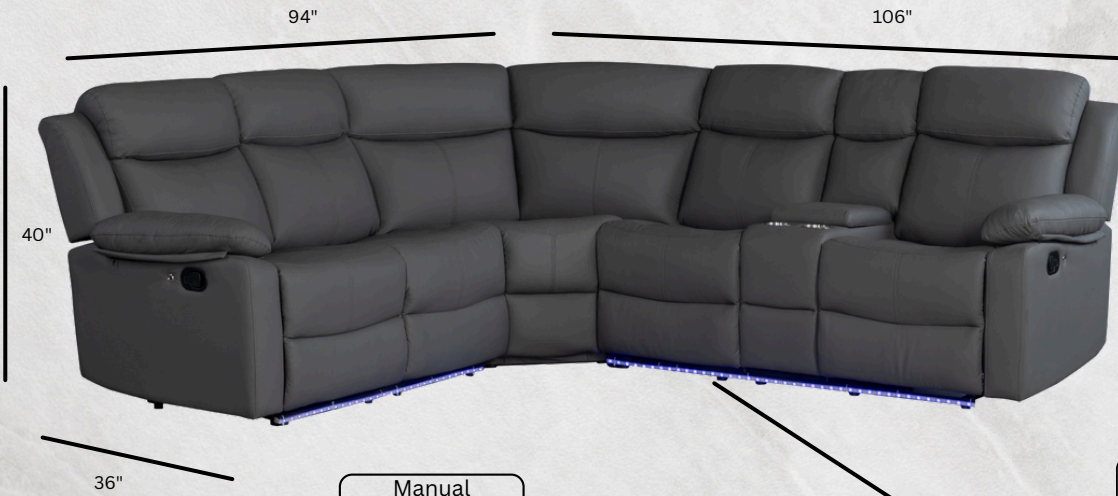

# U6026 SECTIONAL COLLECTION

Storage Console

Cupholders

Manual Recline Pull Handle

LED Accent Lighting

LED Touch Sensor

106"

94"

## U6026 Sectional Features

- Manual Recline
- Console Storage
- 2 Cupholders
- Available in 3 colors
- LED Accent Lighting Along The Base
- Bluetooth Speakers

AVAILABLE IN THREE COLORS

**GLOBAL**

FURNITURE USA