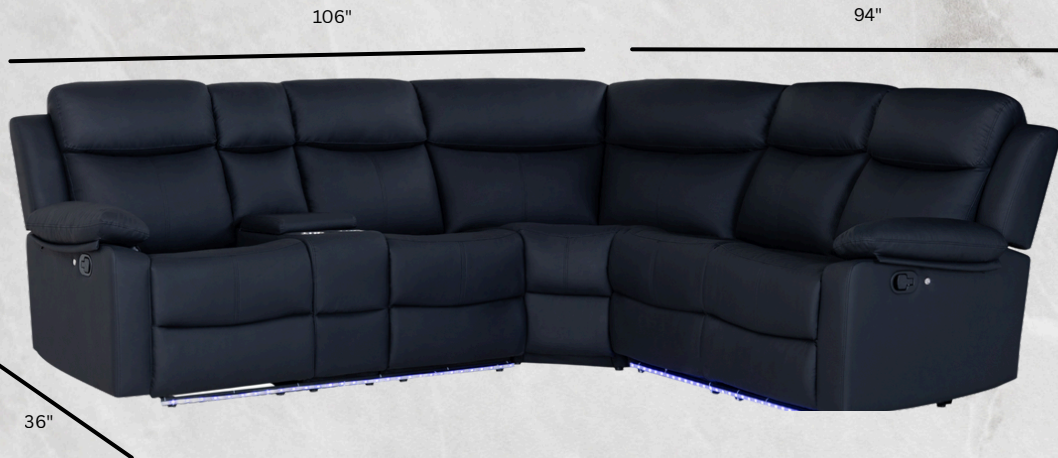

# U6026 SECTIONAL COLLECTION

Storage Console

Cupholders

Manual Recline Pull Handle

LED Accent Lighting

LED Touch Sensor

106"

94"

## U6026 Sectional Features

- Manual Recline
- Console Storage
- 2 Cupholders
- Available in 3 colors
- LED Accent Lighting Along The Base
- Bluetooth Speakers

AVAILABLE IN THREE COLORS

**GLOBAL**

FURNITURE USA

www.globalfurnitureusa.com

Grey

Black

White