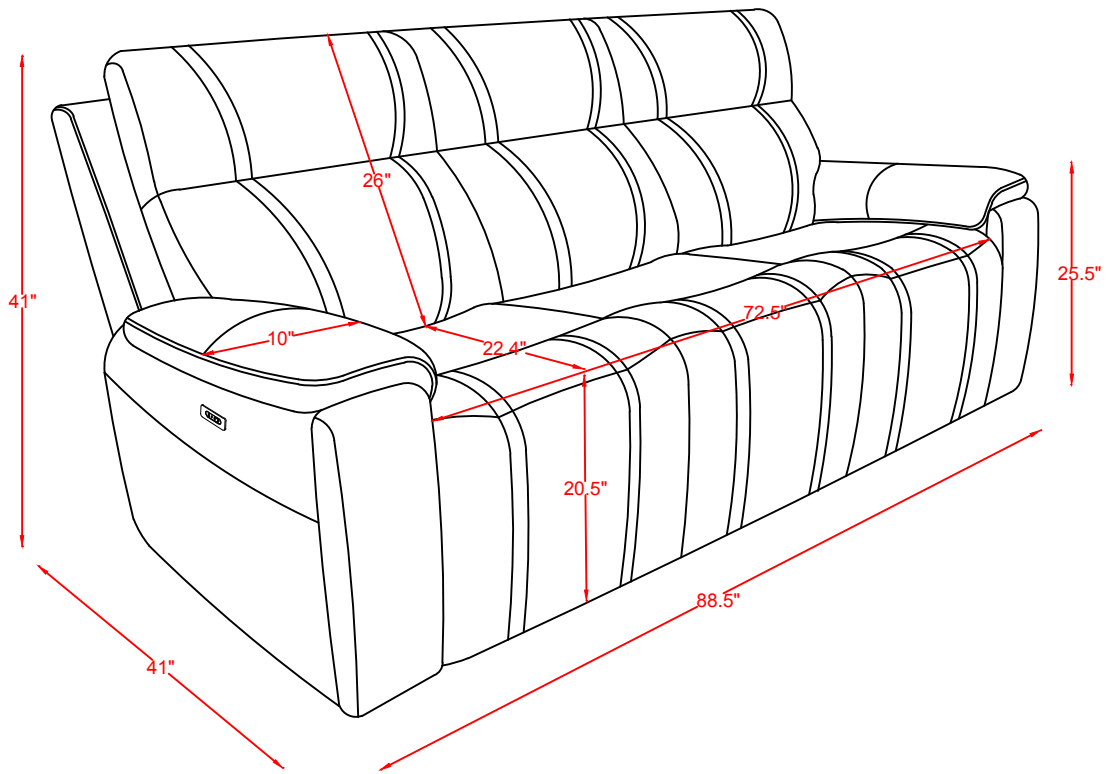

# LINE DRAWING

MODEL : U8880-PR

DESCRIPTION : POWER RECLINER WITH ARMREST CUPHOLDER

Made in Vietnam

# LINE DRAWING

MODEL: U8880-PCRLS W/ COOLER

DESCRIPTION: POWER CONSOLE RECLINING LOVESEAT WITH ARMREST  
CUPHOLDER, CONSOLE COOLER W/ WC & WATCH CHARGER

# LINE DRAWING

DESCRIPTION : POWER RECLINING SOFA WITH ARMREST  
CUPHOLDER, DDT WITH WATCH CHARGER

MODEL : U8880-PRS

Made in Vietnam