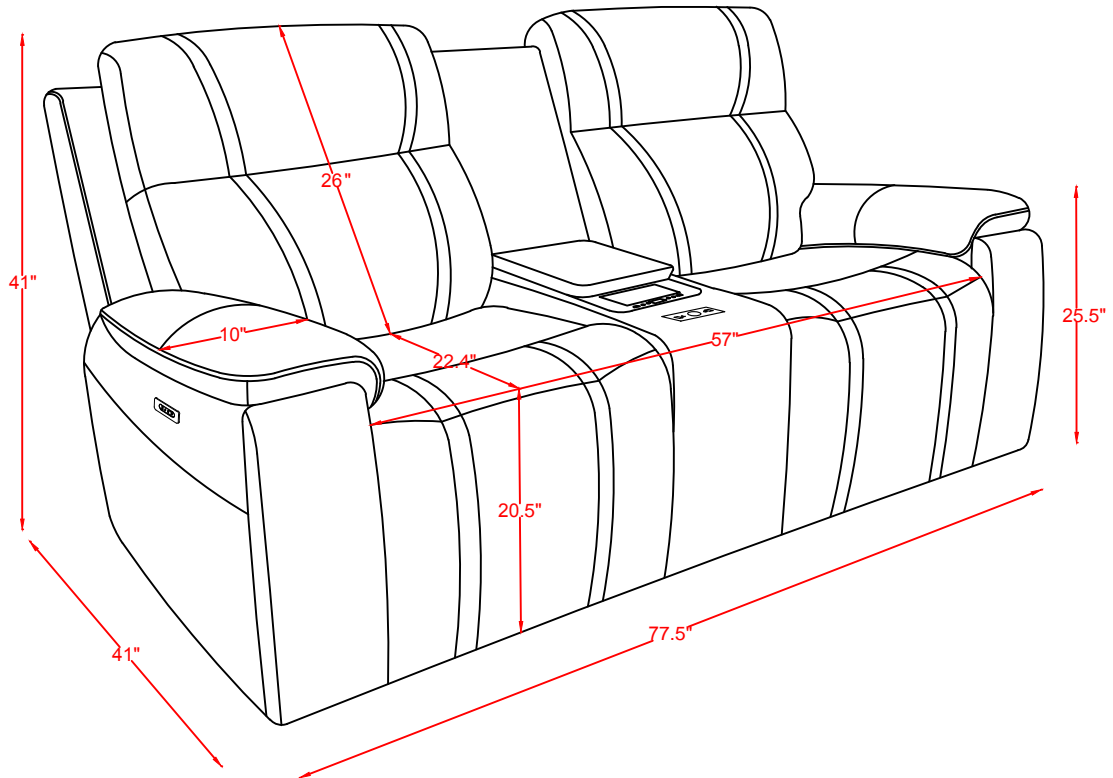

# LINE DRAWING

MODEL : U8880-PR

DESCRIPTION : POWER RECLINER WITH ARMREST CUPHOLDER

Made in Vietnam

# LINE DRAWING

MODEL: U8880-PCRLS W/ COOLER

DESCRIPTION: POWER CONSOLE RECLINING LOVESEAT WITH ARMREST  
CUPHOLDER, CONSOLE COOLER W/ WC & WATCH CHARGER

# LINE DRAWING

DESCRIPTION : POWER RECLINING SOFA WITH ARMREST  
CUPHOLDER, DDT WITH WATCH CHARGER

MODEL : U8880-PRS

Made in Vietnam