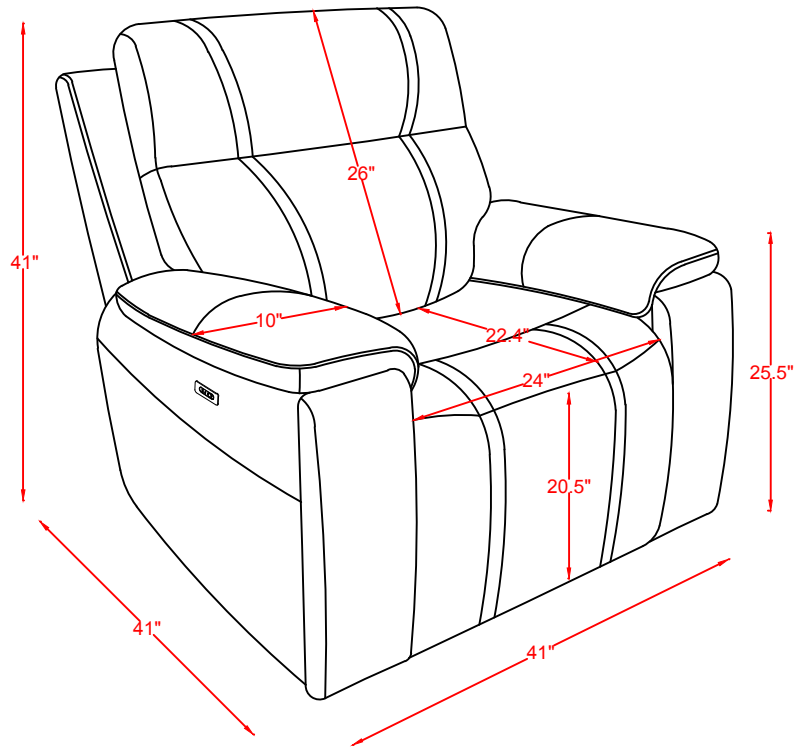

# LINE DRAWING

MODEL : U8880-PR

DESCRIPTION : POWER RECLINER WITH ARMREST CUPHOLDER

Made in Vietnam

# LINE DRAWING

MODEL: U8880-PCRLS W/ COOLER

DESCRIPTION: POWER CONSOLE RECLINING LOVESEAT WITH ARMREST  
CUPHOLDER, CONSOLE COOLER W/ WC & WATCH CHARGER

# LINE DRAWING

DESCRIPTION : POWER RECLINING SOFA WITH ARMREST  
CUPHOLDER, DDT WITH WATCH CHARGER

MODEL : U8880-PRS

Made in Vietnam