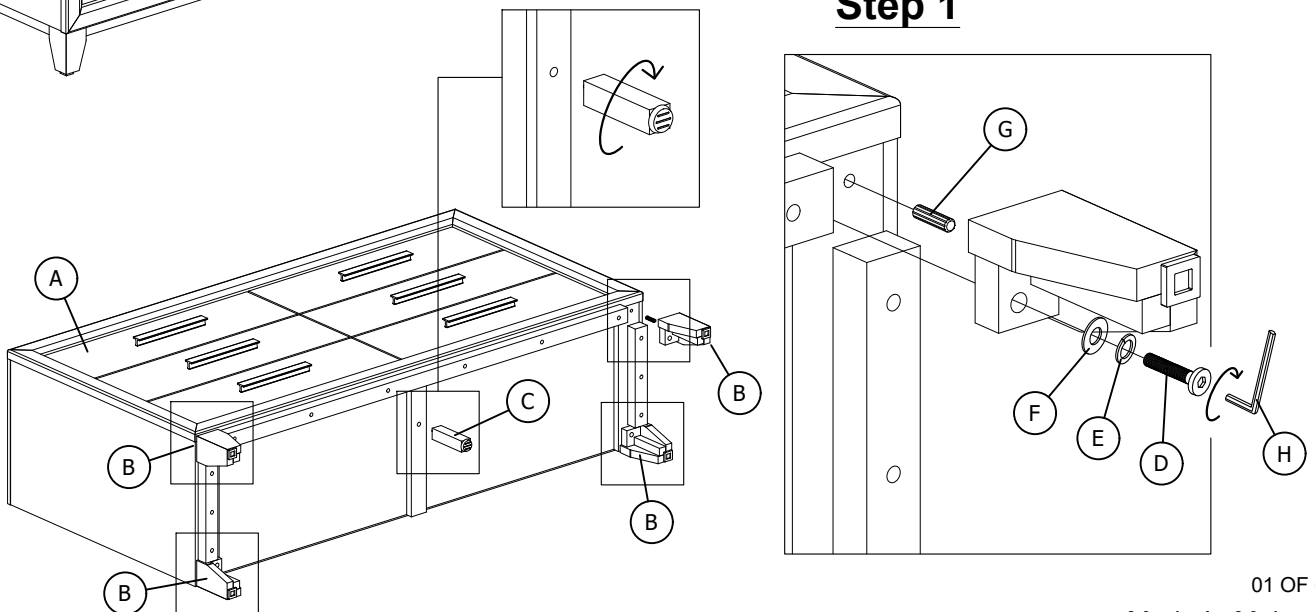

ASSEMBLY INSTRUCTION

MODEL : HARMONY BROWN DR

DESCRIPTION : DRESSER

Thank you for purchasing this quality product. Be sure to check all packing material carefully for small parts that may have come loose inside the carton during shipment.

PART LIST :

HARDWARE LIST :

No.	Description	Diagram	Quantity	No.	Description	Diagram	Size	Quantity
A	DRESSER		1	D	JCBC SCREW		M6 x 40MM	4
				E	SPRING WASHER		M6 x 13MM	4
B	LEG		4	F	FLAT WASHER		M6 x 19MM	4
C	CENTER SUPPORT LEG		1	G	DOWEL		Ø8 x 30MM	4
				H	ALLEN KEY		M4	1
				I	TIPPING RESTRAINT		-	1

**COMPLETED
DRESSER
ASSEMBLY**

Step 1

01 OF 02

Made In Malaysia

ASSEMBLY INSTRUCTION

MODEL : HARMONY BROWN DR

DESCRIPTION : DRESSER

Thank you for purchasing this quality product. Be sure to check all packing material carefully for small parts that may have come loose inside the carton during shipment.