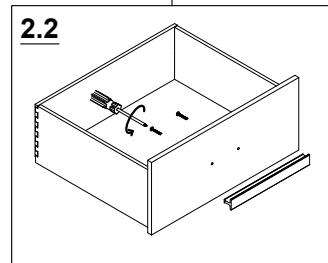

ASSEMBLY INSTRUCTION

MODEL : HARMONY BROWN DR

DESCRIPTION : DRESSER

Thank you for purchasing this quality product. Be sure to check all packing material carefully for small parts that may have come loose inside the carton during shipment.

Step 2