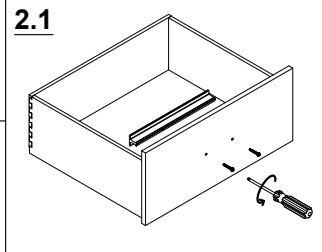

ASSEMBLY INSTRUCTION

MODEL : HARMONY BROWN DR

DESCRIPTION : DRESSER

Thank you for purchasing this quality product. Be sure to check all packing material carefully for small parts that may have come loose inside the carton during shipment.

Step 2