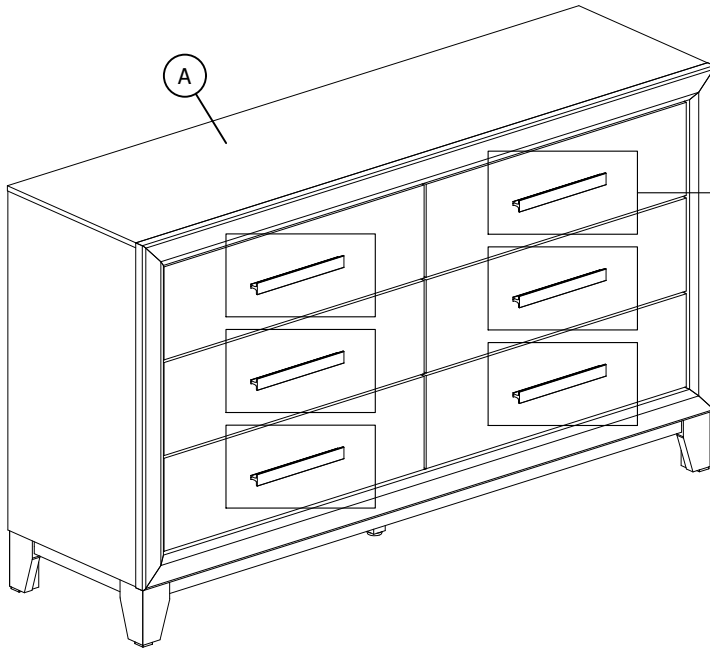

ASSEMBLY INSTRUCTION

MODEL : HARMONY BROWN DR

DESCRIPTION : DRESSER

Thank you for purchasing this quality product. Be sure to check all packing material carefully for small parts that may have come loose inside the carton during shipment.

Step 2