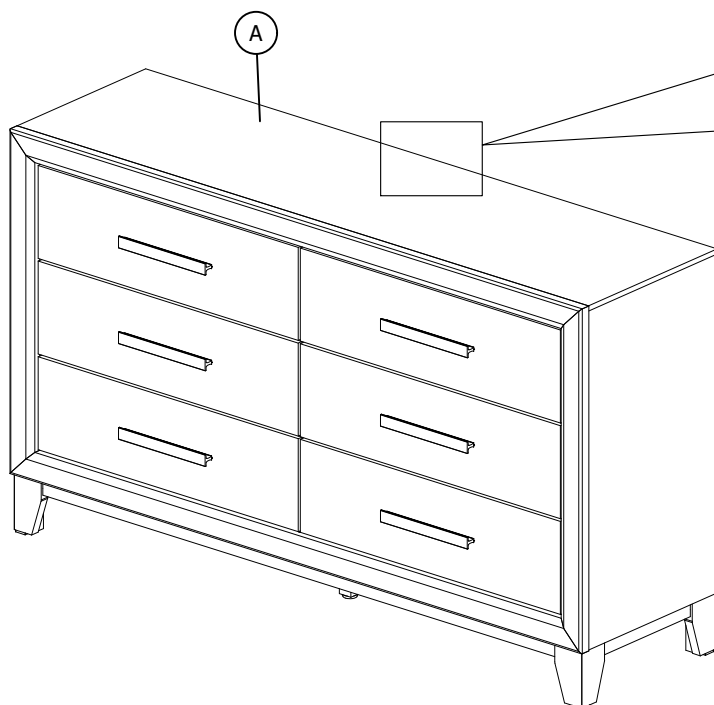

ASSEMBLY INSTRUCTION

MODEL : HARMONY BROWN DR

DESCRIPTION : DRESSER

Thank you for purchasing this quality product. Be sure to check all packing material carefully for small parts that may have come loose inside the carton during shipment.

Step 2

Step 3

WALL BOARD AND
STUD

FURNITURE TOP