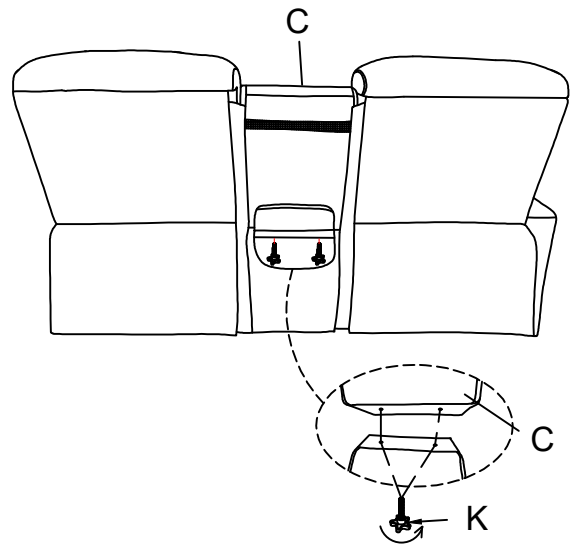

# ASSEMBLY INSTRUCTIONS

Model: U6980- LAF CRLS &  
U6980-RAF REC CHAISE

Description: Left Arm Facing Console Reclining Loveseat (1Recliner)  
Right Arm Facing Reclining Chaise.

**Thank you for purchasing this quality product. Be sure to check all packing material carefully for small parts that may have come loose inside the carton during shipment**

**Step 1:** Attach back rest (B), Console back rest (C) and Back rest (D) into the LAF Seat (A), as shown below.

**Step 2:** Take out the knob screws (K) at the Console Backrest (C) then place the Console Backrest (C) to right location and attach to the LAF Seat (A) by turning the Knob screws (K) clockwise.