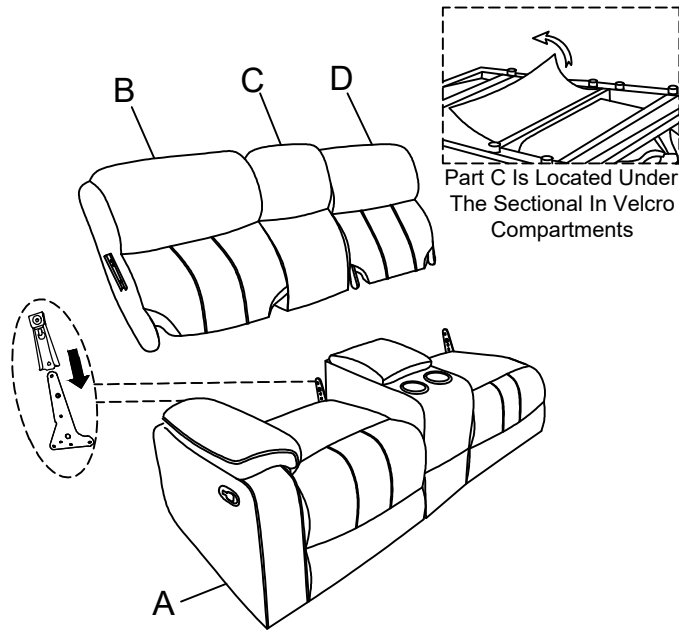

# ASSEMBLY INSTRUCTIONS

Model: U6980- LAF CRLS &  
U6980-RAF REC CHAISE

Description: Left Arm Facing Console Reclining Loveseat (1Recliner)  
Right Arm Facing Reclining Chaise.

**Thank you for purchasing this quality product. Be sure to check all packing material carefully for small parts that may have come loose inside the carton during shipment**

### U6980 IS PACKED IN 2 CASES

CARTON	DISIGNATION	PART	HARDWARE
U6980 - LAF	LEFT ARM FACING CONSOLE RECLINING LOVESEAT		B x 1PC C x 1PC D x 1PC E x 1PC K x 2PCS
U6980 - RAF	RIGHT ARM FACING RECLINING CHAISE		G x 1PC H x 1PC

**Step 1:** Attach back rest (B), Console back rest (C) and Back rest (D) into the LAF Seat (A), as shown below.

**Step 2:** Take out the knob screws (K) at the Console Backrest (C) then place the Console Backrest (C) to right location and attach to the LAF Seat (A) by turning the Knob screws (K) clockwise.