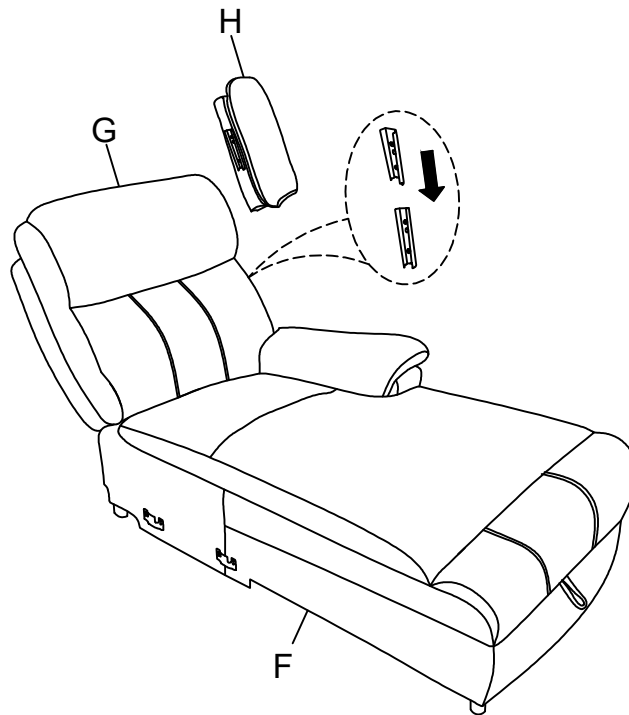

ASSEMBLY INSTRUCTIONS

Model: U6980- LAF CRLS &
U6980-RAF REC CHAISE

Description: Left Arm Facing Console Reclining Loveseat (1Recliner)
Right Arm Facing Reclining Chaise.

Thank you for purchasing this quality product. Be sure to check all packing material carefully for small parts that may have come loose inside the carton during shipment

Step 5: Attach Right Ear (H) into the Back rest (G), as shown below.