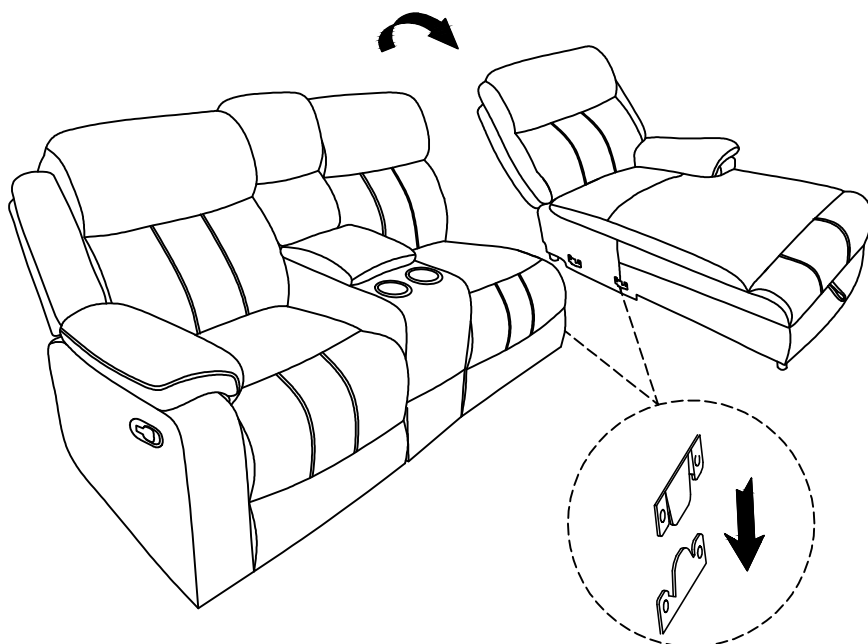

**Step 3:** Attach Left Ear (E) into the Back rest (B), as shown below.

**Step 4:** Attach Right Back Rest (G) into the RAF Chaise (F), as shown below.

# ASSEMBLY INSTRUCTIONS

Model: U6980- LAF CRLS &  
U6980-RAF REC CHAISE

Description: Left Arm Facing Console Reclining Loveseat (1Recliner)  
Right Arm Facing Reclining Chaise.

**Thank you for purchasing this quality product. Be sure to check all packing material carefully for small parts that may have come loose inside the carton during shipment**

Step 5: Attach Right Ear (H) into the Back rest (G), as shown below.

Step 6: Connect the left facing console , wedge & right facing together as shown below diagram.