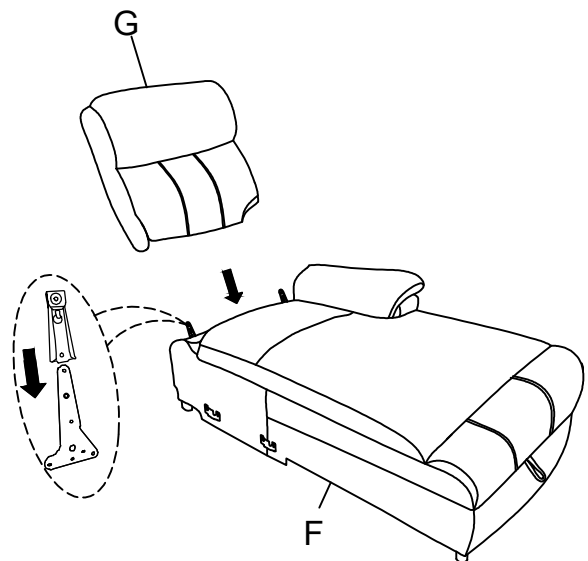

# ASSEMBLY INSTRUCTIONS

Model: U6980- LAF CRLS &  
U6980-RAF REC CHAISE

Description: Left Arm Facing Console Reclining Loveseat (1Recliner)  
Right Arm Facing Reclining Chaise.

**Thank you for purchasing this quality product. Be sure to check all packing material carefully for small parts that may have come loose inside the carton during shipment**

**Step 1:** Attach back rest (B), Console back rest (C) and Back rest (D) into the LAF Seat (A), as shown below.

**Step 2:** Take out the knob screws (K) at the Console Backrest (C) then place the Console Backrest (C) to right location and attach to the LAF Seat (A) by turning the Knob screws (K) clockwise.

**Step 3:** Attach Left Ear (E) into the Back rest (B), as shown below.

**Step 4:** Attach Right Back Rest (G) into the RAF Chaise (F), as shown below.