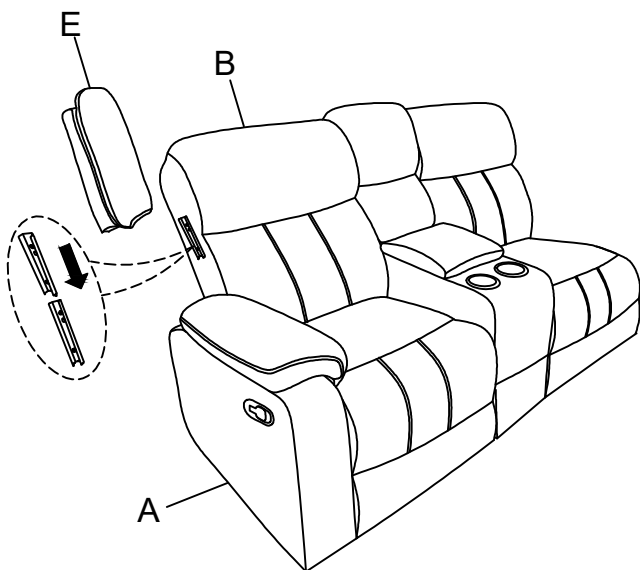

# ASSEMBLY INSTRUCTIONS

Model: U6980- LAF CRLS &  
U6980-RAF REC CHAISE

Description: Left Arm Facing Console Reclining Loveseat (1Recliner)  
Right Arm Facing Reclining Chaise.

**Thank you for purchasing this quality product. Be sure to check all packing material carefully for small parts that may have come loose inside the carton during shipment**

**Step 1:** Attach back rest (B), Console back rest (C) and Back rest (D) into the LAF Seat (A), as shown below.

**Step 2:** Take out the knob screws (K) at the Console Backrest (C) then place the Console Backrest (C) to right location and attach to the LAF Seat (A) by turning the Knob screws (K) clockwise.

**Step 3:** Attach Left Ear (E) into the Back rest (B), as shown below.

**Step 4:** Attach Right Back Rest (G) into the RAF Chaise (F), as shown below.