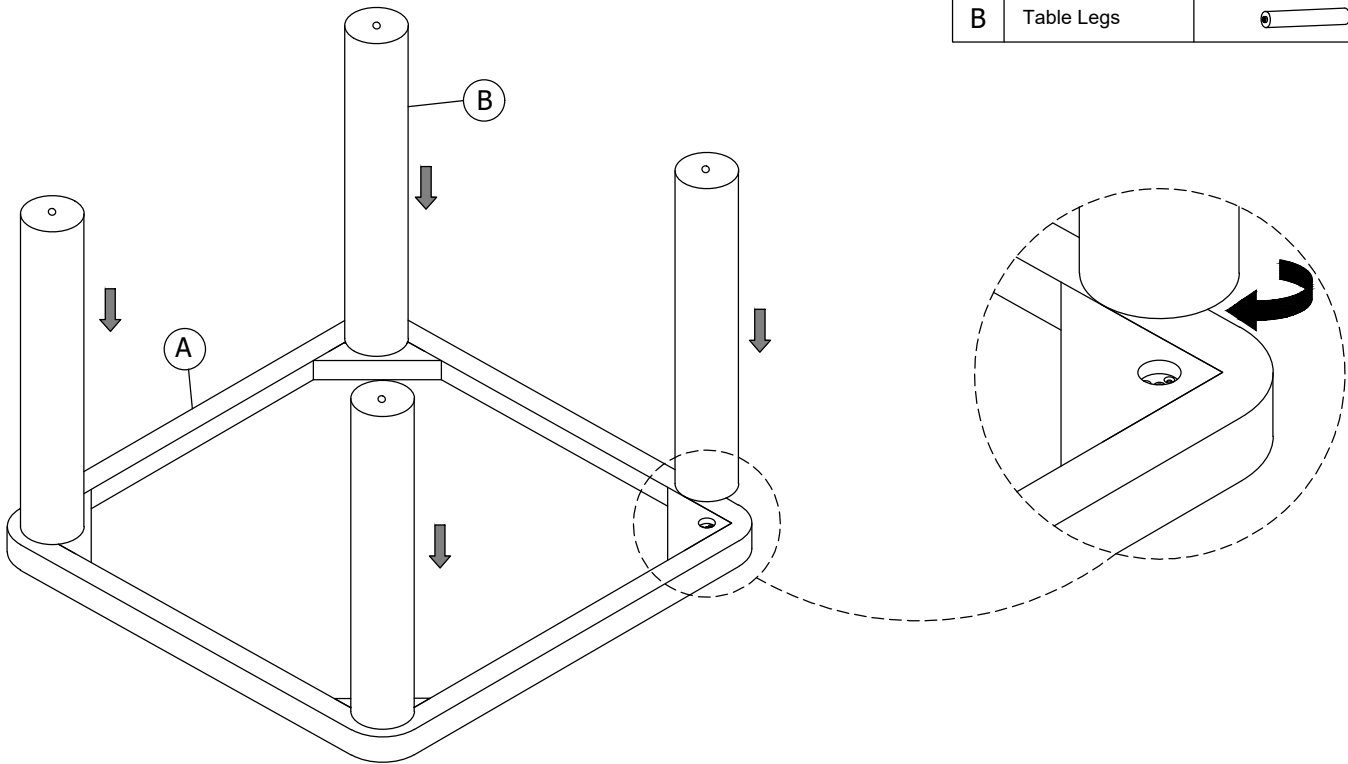

ASSEMBLY INSTRUCTION

Model : D5473BT

Description : BAR TABLE

Thank you for purchasing this quality product. Be sure to check all packing material carefully for small parts that may have come loose inside the carton during shipment.

Step 1:

PART LIST:

No.	Description	Diagram	Quantity
A	Table Top		1
B	Table Legs		4

Finished

Made in Viet Nam

ASSEMBLY INSTRUCTION

Model : D06BS

Description : Bar Stool

No.	Description	Diagram	Quantity
A	Chair Back		1
B	Seat Cushion		1
C	Chair Legs		2
D	Front Stretcher		1
E	Left Stretcher		1
F	Right Stretcher		1

HARDWARE LIST:

No.	Description	Diagram	size	Quantity
G	Bolt		Ø5/16" x 3-1/4"	4
H	Bolt		Ø5/16" x 2-3/8"	4
I	Bolt		Ø5/16" x 1-3/4"	3
J	Lock Washer		Ø5/16"	11
K	Flat Washer		Ø5/16"	11
L	Screw		M4*1-1/2"	6
M	Allen Key		M5	1