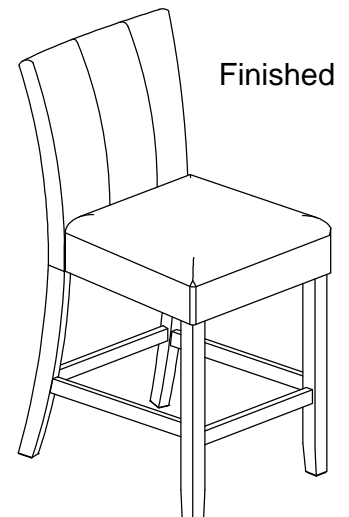

ASSEMBLY INSTRUCTION

Model : D5473BT

Description : BAR TABLE

Thank you for purchasing this quality product. Be sure to check all packing material carefully for small parts that may have come loose inside the carton during shipment.

Step 1:

PART LIST:

No.	Description	Diagram	Quantity
A	Table Top		1
B	Table Legs		4

Finished

Made in Viet Nam

ASSEMBLY INSTRUCTION

Model : D06BS

Description : Bar Stool

Thank you for purchasing this quality product. Be sure to check all packing material carefully for small parts that may have come loose inside the carton during shipment.

Step 1:

Step 2:

Step 3:

PART LIST:

No.	Description	Diagram	Quantity
A	Chair Back		1
B	Seat Cushion		1
C	Chair Legs		2
D	Front Stretcher		1
E	Left Stretcher		1
F	Right Stretcher		1

HARDWARE LIST:

No.	Description	Diagram	size	Quantity
G	Bolt		Ø5/16" x 3-1/4"	4
H	Bolt		Ø5/16" x 2-3/8"	4
I	Bolt		Ø5/16" x 1-3/4"	3
J	Lock Washer		Ø5/16"	11
K	Flat Washer		Ø5/16"	11
L	Screw		M4*1-1/2"	6
M	Allen Key		M5	1