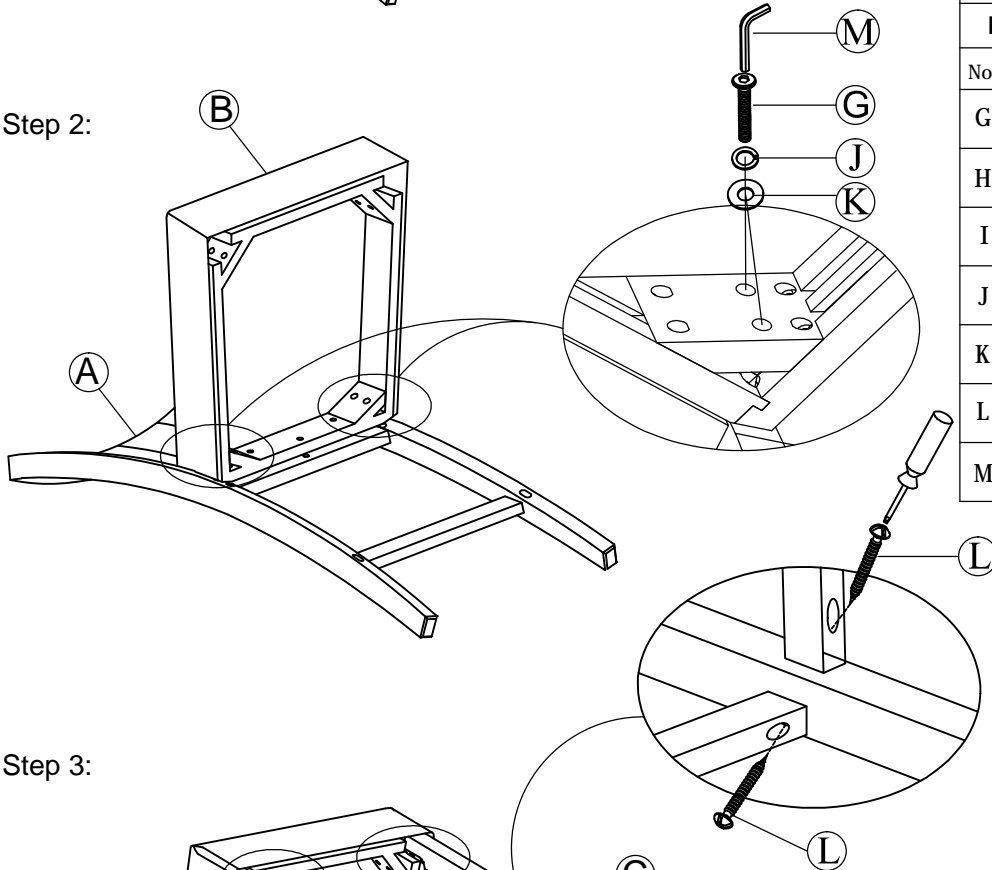

ASSEMBLY INSTRUCTION

Model : D5473BT

Description : BAR TABLE

Thank you for purchasing this quality product. Be sure to check all packing material carefully for small parts that may have come loose inside the carton during shipment.

Step 1:

PART LIST:

No.	Description	Diagram	Quantity
A	Table Top		1
B	Table Legs		4

Finished

Made in Viet Nam

ASSEMBLY INSTRUCTION

Model : D06BS

Description : Bar Stool

Thank you for purchasing this quality product. Be sure to check all packing material carefully for small parts that may have come loose inside the carton during shipment.

Step 1:

Step 2:

Step 3:

PART LIST:

No.	Description	Diagram	Quantity
A	Chair Back		1
B	Seat Cushion		1
C	Chair Legs		2
D	Front Stretcher		1
E	Left Stretcher		1
F	Right Stretcher		1

HARDWARE LIST:

No.	Description	Diagram	size	Quantity
G	Bolt		Ø5/16" x 3-1/4"	4
H	Bolt		Ø5/16" x 2-3/8"	4
I	Bolt		Ø5/16" x 1-3/4"	3
J	Lock Washer		Ø5/16"	11
K	Flat Washer		Ø5/16"	11
L	Screw		M4*1-1/2"	6
M	Allen Key		M5	1