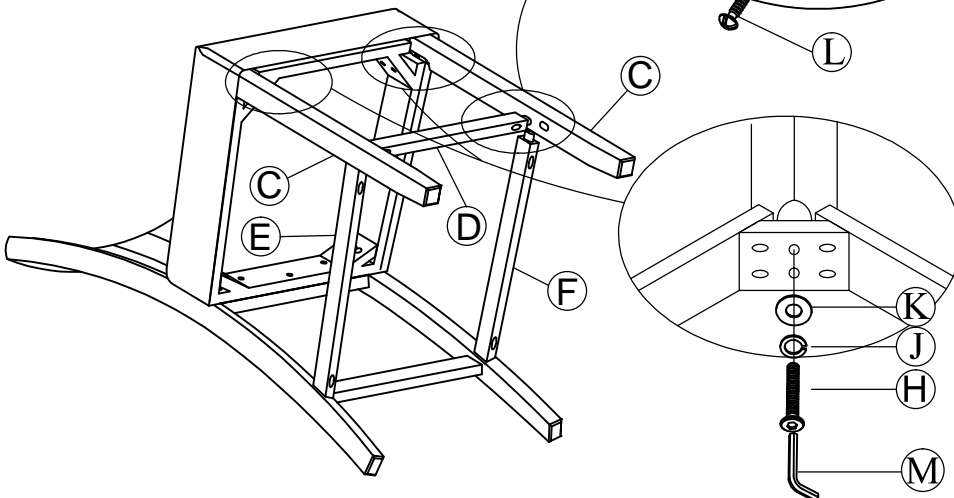

ASSEMBLY INSTRUCTION

Model : D5473BT

Description : BAR TABLE

Thank you for purchasing this quality product. Be sure to check all packing material carefully for small parts that may have come loose inside the carton during shipment.

Step 1:

PART LIST:

No.	Description	Diagram	Quantity
A	Table Top		1
B	Table Legs		4

Finished

Made in Viet Nam

ASSEMBLY INSTRUCTION

Model : D06BS

Description : Bar Stool

Thank you for purchasing this quality product. Be sure to check all packing material carefully for small parts that may have come loose inside the carton during shipment.

Step 1:

Step 2:

Step 3:

PART LIST:

No.	Description	Diagram	Quantity
A	Chair Back		1
B	Seat Cushion		1
C	Chair Legs		2
D	Front Stretcher		1
E	Left Stretcher		1
F	Right Stretcher		1

HARDWARE LIST:

No.	Description	Diagram	size	Quantity
G	Bolt		Ø5/16" x 3-1/4"	4
H	Bolt		Ø5/16" x 2-3/8"	4
I	Bolt		Ø5/16" x 1-3/4"	3
J	Lock Washer		Ø5/16"	11
K	Flat Washer		Ø5/16"	11
L	Screw		M4*1-1/2"	6
M	Allen Key		M5	1