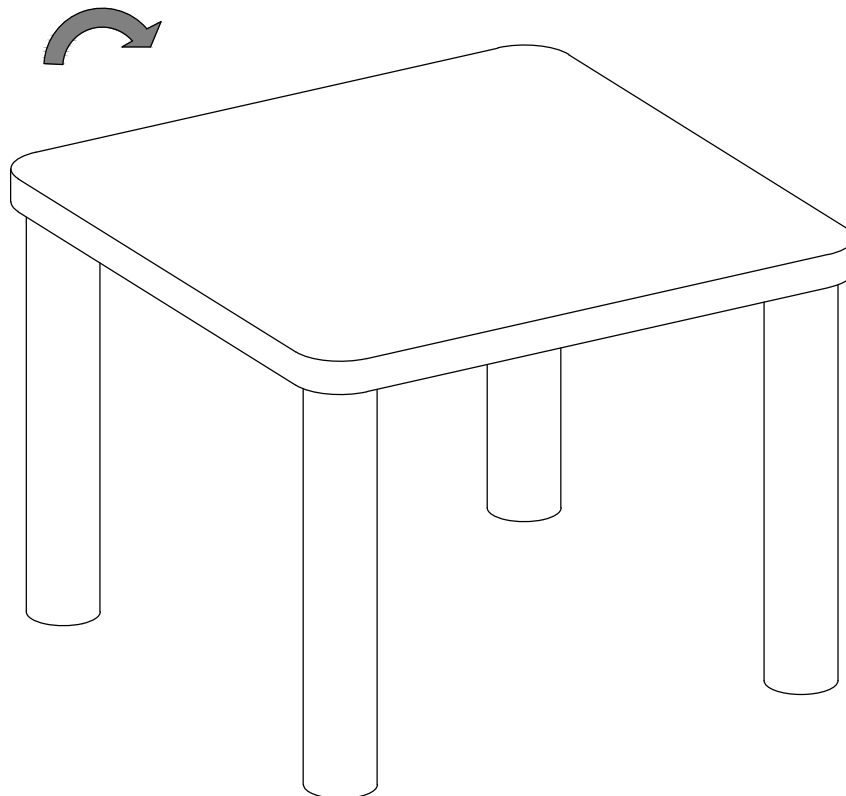

ASSEMBLY INSTRUCTION

Model : D5473BT

Description : BAR TABLE

Thank you for purchasing this quality product. Be sure to check all packing material carefully for small parts that may have come loose inside the carton during shipment.

Step 1:

PART LIST:

No.	Description	Diagram	Quantity
A	Table Top		1
B	Table Legs		4

Finished

Made in Viet Nam

ASSEMBLY INSTRUCTION

Model : D06BS

Description : Bar Stool

No.	Description	Diagram	Quantity
A	Chair Back		1
B	Seat Cushion		1
C	Chair Legs		2
D	Front Stretcher		1
E	Left Stretcher		1
F	Right Stretcher		1

HARDWARE LIST:

No.	Description	Diagram	size	Quantity
G	Bolt		Ø5/16" x 3-1/4"	4
H	Bolt		Ø5/16" x 2-3/8"	4
I	Bolt		Ø5/16" x 1-3/4"	3
J	Lock Washer		Ø5/16"	11
K	Flat Washer		Ø5/16"	11
L	Screw		M4*1-1/2"	6
M	Allen Key		M5	1