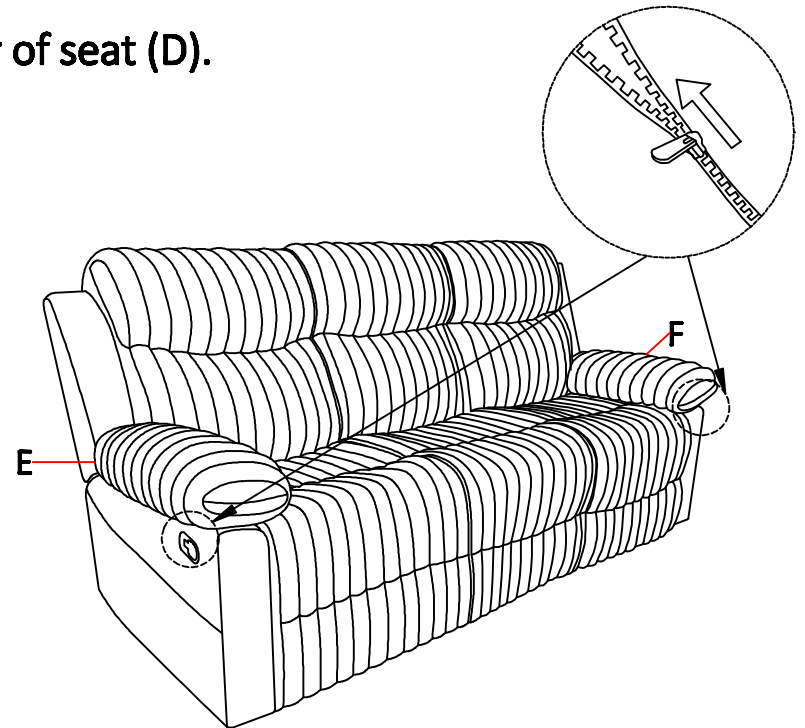

# ASSEMBLY INSTRUCTION

Model:U6028 RS

Description:RECLINING SOFA

Thank you for purchasing this quality product. Be sure to check all packing material carefully for small parts that may have come loose inside the carton during shipment.

PART LIST:							
No.	Description	Sketch	Quantity	No.	Description	Sketch	Quantity
A	Left Back		1pc	B	Middle Back		1pc
C	Right Back		1pc	D	Seat		1pc
E	Left Armpillow		1pc	F	Right Armpillow		1pc

## STEP 1:

Important

1. Attached Backrest (A,B,C) to seat (D).
2. Attached left/right armpillow (E/F) to left/right arm chair of seat (D).

## STEP 2:

Important : Open the footrest by pulling out the Switch.

Made In Viet Nam