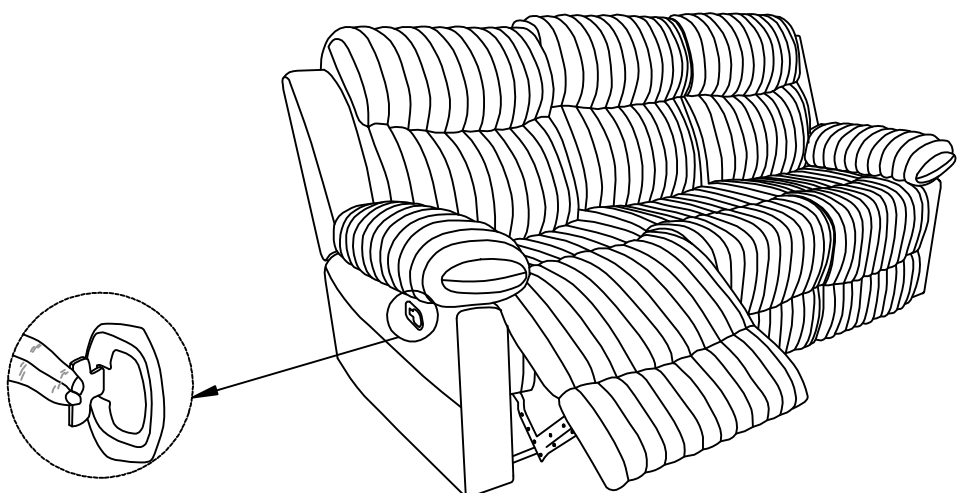

# ASSEMBLY INSTRUCTION

Model:U6028 RS

Description:RECLINING SOFA

Thank you for purchasing this quality product. Be sure to check all packing material carefully for small parts that may have come loose inside the carton during shipment.

PART LIST:							
No.	Description	Sketch	Quantity	No.	Description	Sketch	Quantity
A	Left Back		1pc	B	Middle Back		1pc
C	Right Back		1pc	D	Seat		1pc
E	Left Armpillow		1pc	F	Right Armpillow		1pc

## STEP 1:

Important

1. Attached Backrest (A,B,C) to seat (D).
2. Attached left/right armpillow (E/F) to left/right arm chair of seat (D).

## STEP 2:

Important : Open the footrest by pulling out the Switch.

Made In Viet Nam