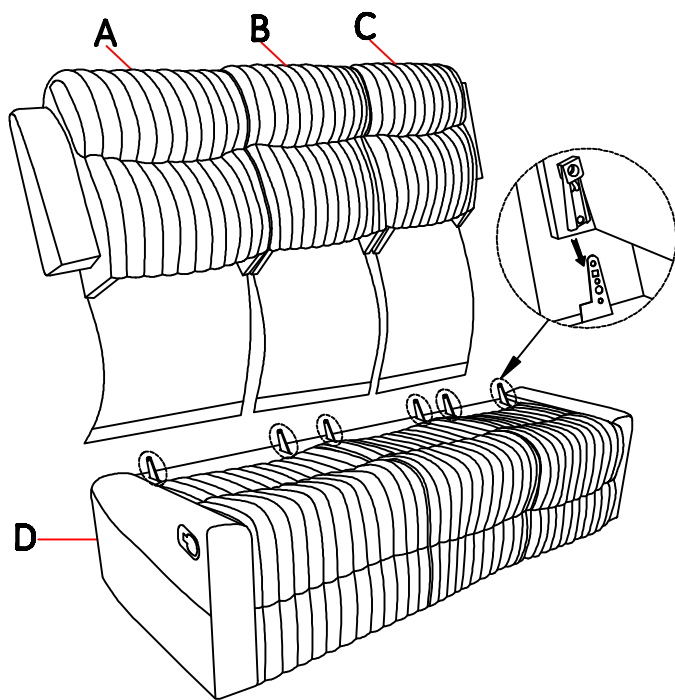

# ASSEMBLY INSTRUCTION

Model:U6028 RS

Description:RECLINING SOFA

Thank you for purchasing this quality product. Be sure to check all packing material carefully for small parts that may have come loose inside the carton during shipment.

PART LIST:							
No.	Description	Sketch	Quantity	No.	Description	Sketch	Quantity
A	Left Back		1pc	B	Middle Back		1pc
C	Right Back		1pc	D	Seat		1pc
E	Left Armpillow		1pc	F	Right Armpillow		1pc

## STEP 1:

Important

1. Attached Backrest (A,B,C) to seat (D).
2. Attached left/right armpillow (E/F) to left/right arm chair of seat (D).

## STEP 2:

Important : Open the footrest by pulling out the Switch.

Made In Viet Nam