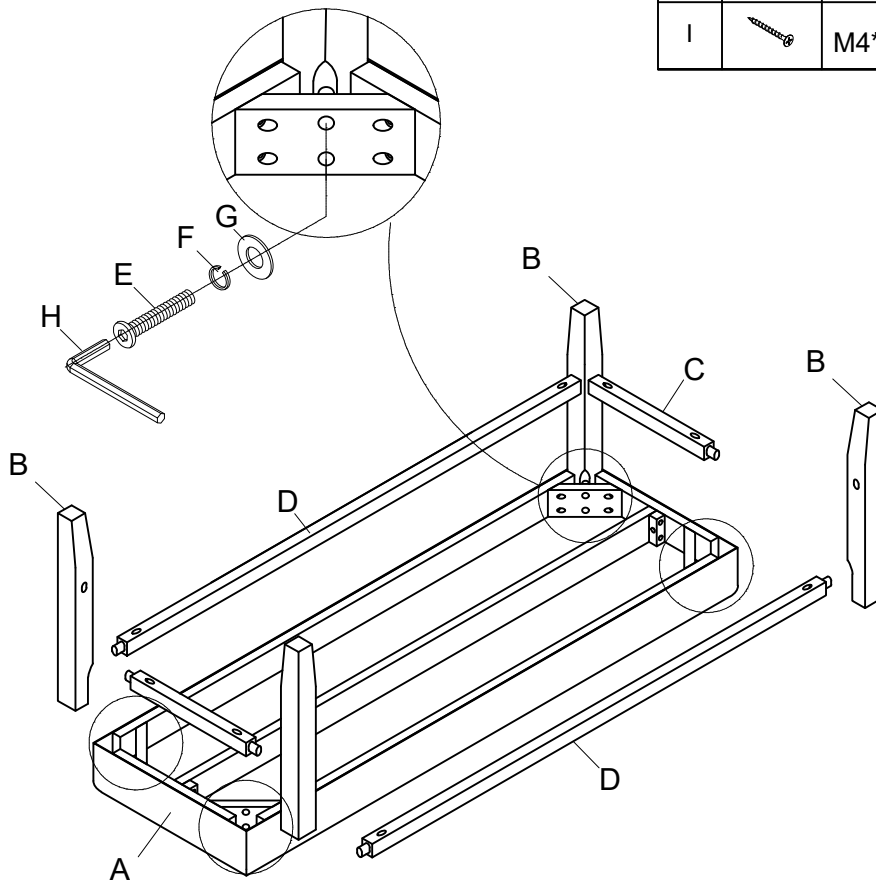

ASSEMBLY INSTRUCTION

Model: D8030DT-BN

Description: Bench

Thank you for purchasing this quality product. Be sure to check all packing material carefully for small parts that may have come loose inside the carton during shipment.

Step 1

PARTS			
A		Seat	1pc
B		Leg	4pcs
C		Side Stretcher	2pcs
D		Front & Back Stretcher	2pcs
HARDWARE LIST			
E		Ø5/16"*55mm	8pcs
F		Ø5/16"	8pcs
G		Ø5/16"*22mm	8pcs
H		M5	1pc
I		M4*45mm	8pcs

ASSEMBLY INSTRUCTION

Model: D8030DT-BN

Description: Bench

Thank you for purchasing this quality product. Be sure to check all packing material carefully for small parts that may have come loose inside the carton during shipment.