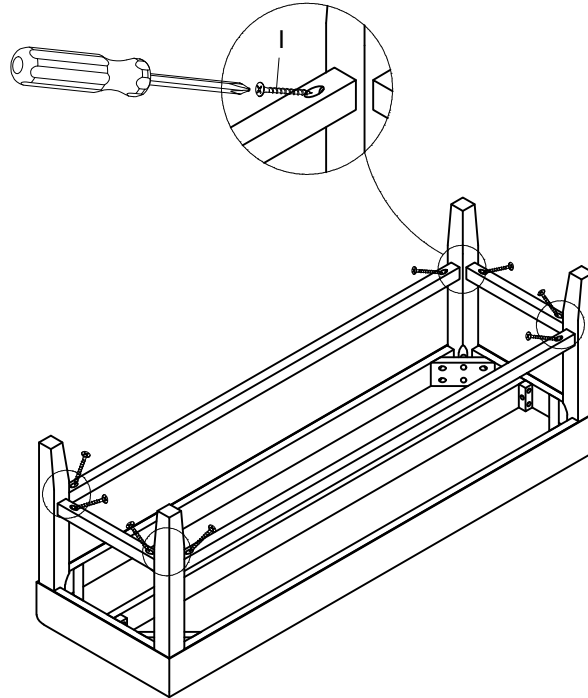

ASSEMBLY INSTRUCTION

Model: D8030DT-BN

Description: Bench

Thank you for purchasing this quality product. Be sure to check all packing material carefully for small parts that may have come loose inside the carton during shipment.

Step 2