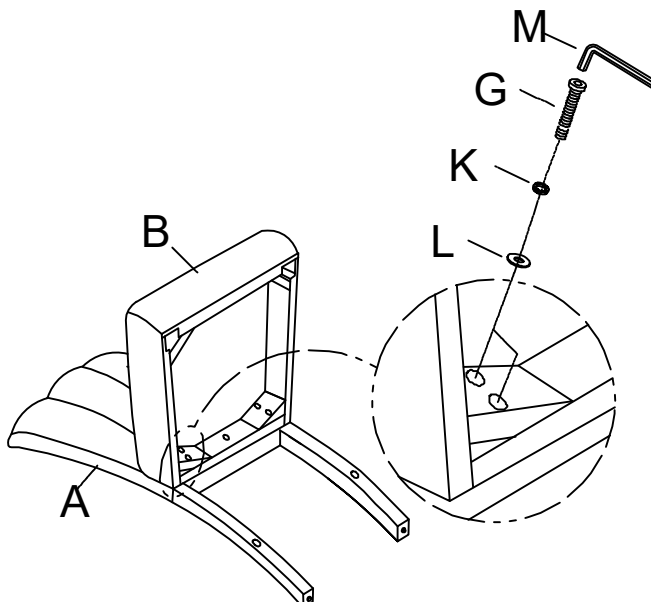

# ASSEMBLY INSTRUCTION

Model: D8030DC

Description: DINING CHAIR

Thank you for purchasing this quality product. Be sure to check all packing material carefully for small parts that may have come loose inside the carton during shipment.

Step 1

PARTS			
A		Chair Back	1pc
B		Seat	1pc
C		Front Right Leg	1pc
D		Front Left Leg	1pc
E		Left side Stretcher	1pc
F		Right side Stretcher	1pc
HARDWARE LIST			
G		Ø5/16"*3-1/4"	4pcs
H		Ø5/16"*2-1/4"	4pcs
I		Ø5/16"*1-3/4"	2pcs
K		Ø5/16"	10pcs
L		Ø5/16"*22mm	10pcs
M		M5	1pc
N		Ø10*30mm	1pc
P		M8*1-3/4"	4pcs