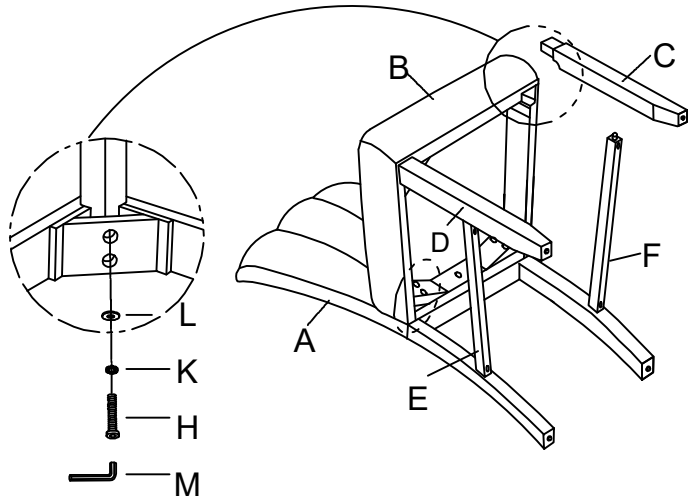

ASSEMBLY INSTRUCTION

Model: D8030DC

Description: DINING CHAIR

Thank you for purchasing this quality product. Be sure to check all packing material carefully for small parts that may have come loose inside the carton during shipment.

Step 3