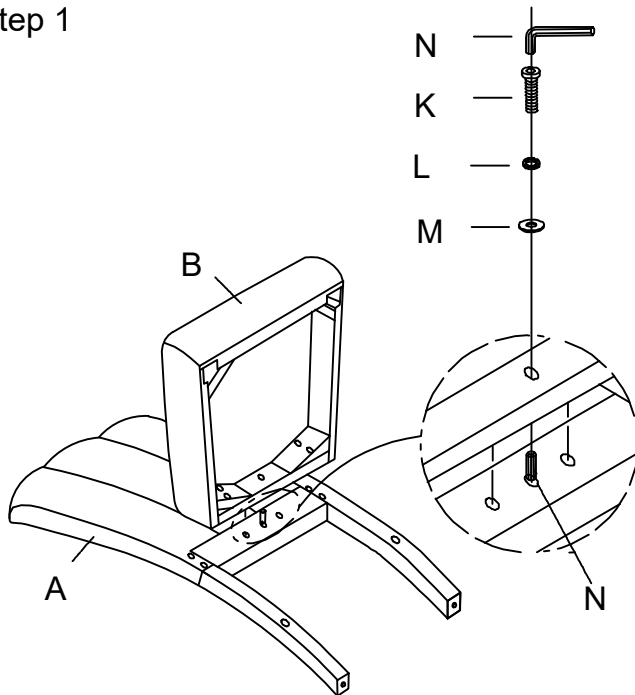

# ASSEMBLY INSTRUCTION

Model: D8030DC

Description: DINING CHAIR

Thank you for purchasing this quality product. Be sure to check all packing material carefully for small parts that may have come loose inside the carton during shipment.

Step 1

PARTS			
A		Chair Back	1pc
B		Seat	1pc
C		Front Right Leg	1pc
D		Front Left Leg	1pc
E		Left side Stretcher	1pc
F		Right side Stretcher	1pc
HARDWARE LIST			
G		Ø5/16"*3-1/4"	4pcs
H		Ø5/16"*2-1/4"	4pcs
I		Ø5/16"*1-3/4"	2pcs
K		Ø5/16"	10pcs
L		Ø5/16"*22mm	10pcs
M		M5	1pc
N		Ø10*30mm	1pc
P		M8*1-3/4"	4pcs