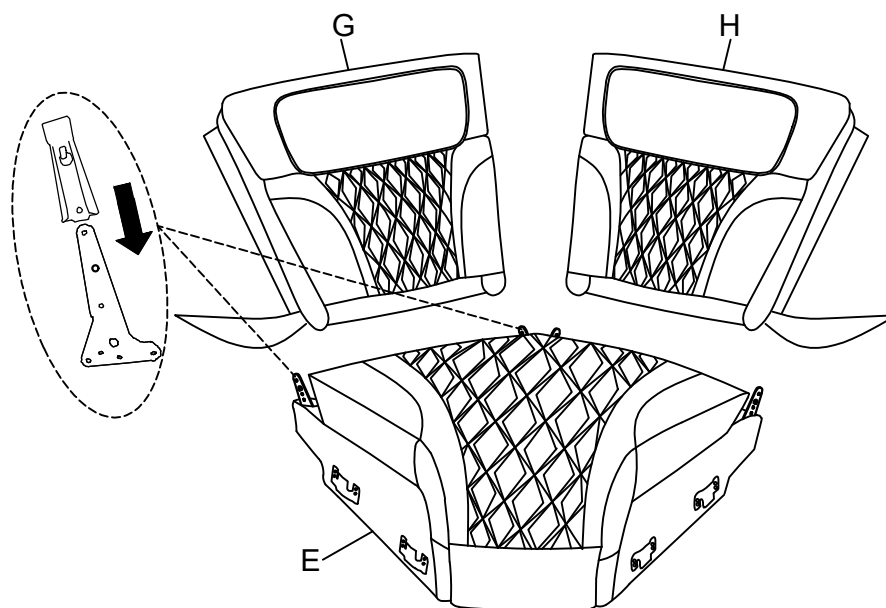

Thank you for purchasing this quality product. Be sure to check all packing material carefully for small parts that may have come loose inside the carton during shipment

U8611 IS PACKED IN 3 CASES

CARTON	DISIGNATION	PART	HARDWARE
U8611 - LAF	LAF MANUAL CONSOLE RECLINING LOVESEAT LED AND STORAGE ARM		B x 1PC C x 1PC D x 1PC M x 1PC
U8611 - RAF	RAF MANUAL CONSOLE RECLINING LOVESEAT LED AND STORAGE ARM		L x 1PC C x 1PC D x 1PC M x 1PC
U8611 - WEDGE	WEDGE		G x 1PC H x 1PC

ASSEMBLY INSTRUCTIONS

Model: U8611

Description: LAF / RAF Manual Console Reclining
Loveseat With Led And Storage Arm & Wedge.

Thank you for purchasing this quality product. Be sure to check all packing material carefully for small parts that may have come loose inside the carton during shipment

Step 1: Attach Left Back Rest (B), Console Back Rest (C) And Back Rest (D) into the seat (A), as shown below.

Step 2: Attach Right Back Rest (L), Console Back Rest (C) And Back Rest (D) into the seat (K), as shown below.

Step 3: Attach Backrest (G) (H) into the seat (E), as shown below.

ASSEMBLY INSTRUCTIONS

Model: U8611

Description: LAF / RAF Manual Console Reclining
Loveseat With Led And Storage Arm & Wedge.

Thank you for purchasing this quality product. Be sure to check all packing material carefully for small parts that may have come loose inside the carton during shipment