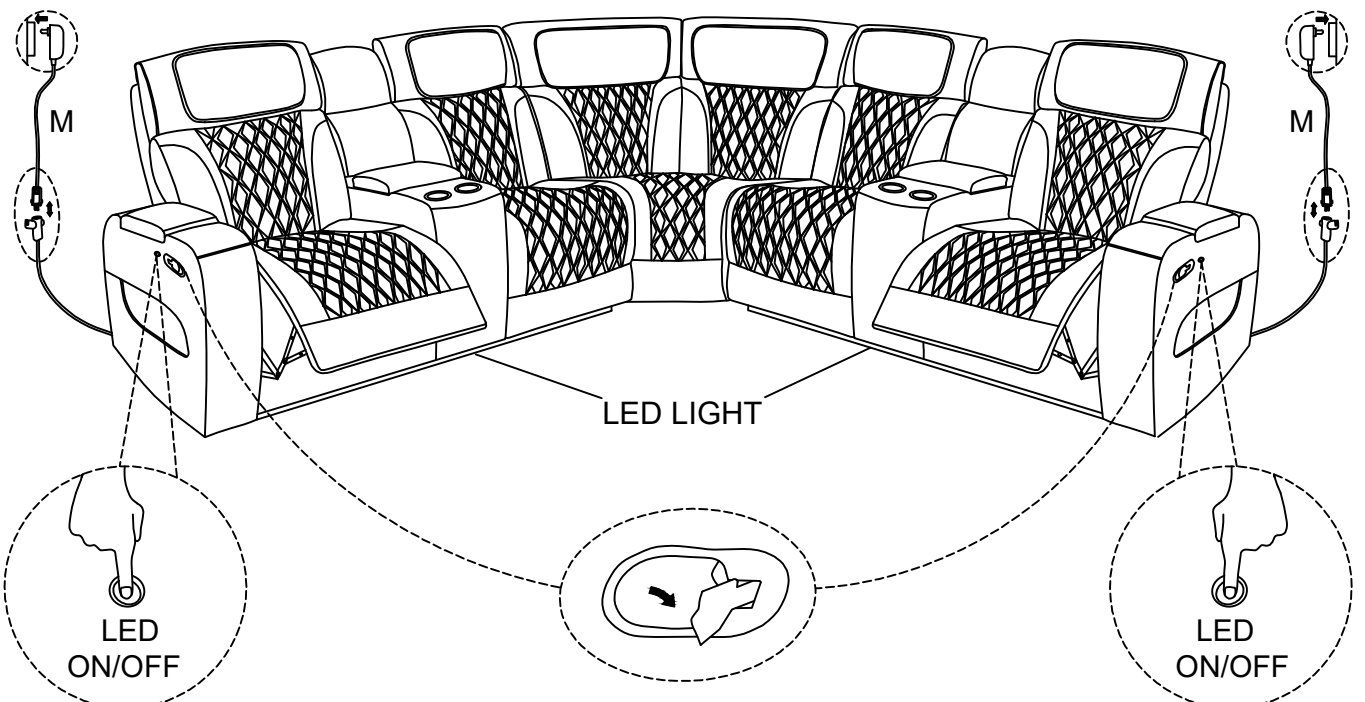

ASSEMBLY INSTRUCTIONS

Model: U8611

Description: LAF / RAF Manual Console Reclining
Loveseat With Led And Storage Arm & Wedge.

Thank you for purchasing this quality product. Be sure to check all packing material carefully for small parts that may have come loose inside the carton during shipment

Step 1: Attach Left Back Rest (B), Console Back Rest (C) And Back Rest (D) into the seat (A), as shown below.

Step 2: Attach Right Back Rest (L), Console Back Rest (C) And Back Rest (D) into the seat (K), as shown below.

Step 3: Attach Backrest (G) (H) into the seat (E), as shown below.

ASSEMBLY INSTRUCTIONS

Model: U8611

Description: LAF / RAF Manual Console Reclining
Loveseat With Led And Storage Arm & Wedge.

Thank you for purchasing this quality product. Be sure to check all packing material carefully for small parts that may have come loose inside the carton during shipment

Step 4: Connect the left facing console , wedge & right facing together as shown below diagram.

Step 5: Use adapter (M) to connect with power then press the button on/off led. Open the footrest as shown below diagram .