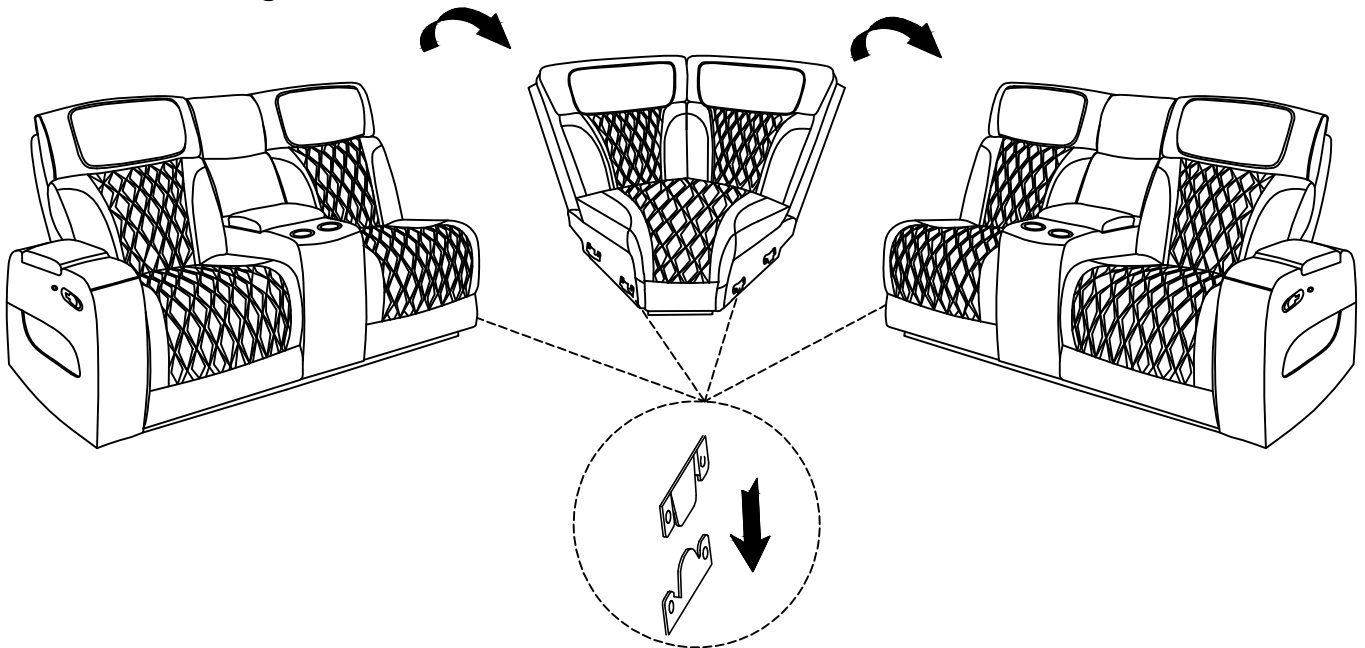

Step 1: Attach Left Back Rest (B), Console Back Rest (C) And Back Rest (D) into the seat (A), as shown below.

Step 2: Attach Right Back Rest (L), Console Back Rest (C) And Back Rest (D) into the seat (K), as shown below.

Step 3: Attach Backrest (G) (H) into the seat (E), as shown below.

ASSEMBLY INSTRUCTIONS

Model: U8611

Description: LAF / RAF Manual Console Reclining
Loveseat With Led And Storage Arm & Wedge.

Thank you for purchasing this quality product. Be sure to check all packing material carefully for small parts that may have come loose inside the carton during shipment

Step 4: Connect the left facing console , wedge & right facing together as shown below diagram.

Step 5: Use adapter (M) to connect with power then press the button on/off led. Open the footrest as shown below diagram .