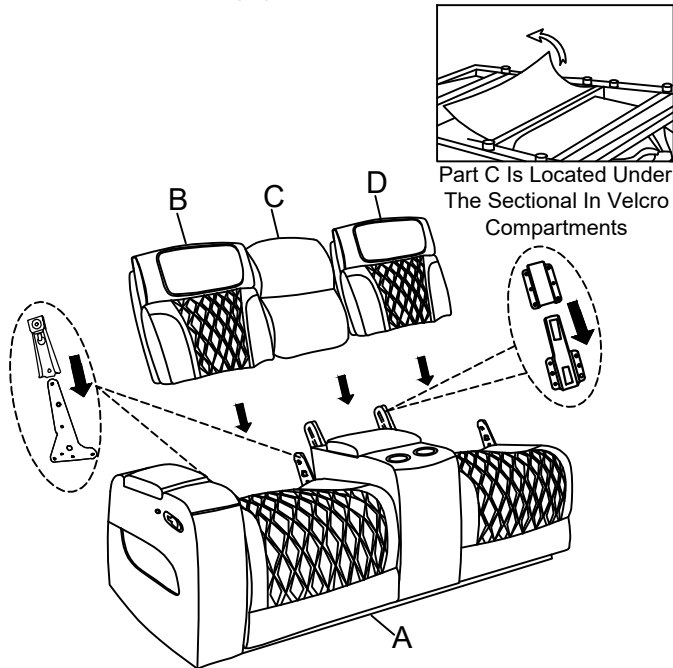

HARDWARE LIST				HARDWARE LIST			
NO.	DESCRIPTION	SKETCH	QTY	NO.	DESCRIPTION	SKETCH	QTY
M	ADAPTER OF LED		2 PCS				

ASSEMBLY INSTRUCTIONS

Model: U8611

Description: LAF / RAF Manual Console Reclining
Loveseat With Led And Storage Arm & Wedge.

Thank you for purchasing this quality product. Be sure to check all packing material carefully for small parts that may have come loose inside the carton during shipment

U8611 IS PACKED IN 3 CASES

CARTON	DISIGNATION	PART	HARDWARE
U8611 - LAF	LAF MANUAL CONSOLE RECLINING LOVESEAT LED AND STORAGE ARM		B x 1PC C x 1PC D x 1PC M x 1PC
U8611 - RAF	RAF MANUAL CONSOLE RECLINING LOVESEAT LED AND STORAGE ARM		L x 1PC C x 1PC D x 1PC M x 1PC
U8611 - WEDGE	WEDGE		G x 1PC H x 1PC

ASSEMBLY INSTRUCTIONS

Model: U8611

Description: LAF / RAF Manual Console Reclining
Loveseat With Led And Storage Arm & Wedge.

Thank you for purchasing this quality product. Be sure to check all packing material carefully for small parts that may have come loose inside the carton during shipment

Step 1: Attach Left Back Rest (B), Console Back Rest (C) And Back Rest (D) into the seat (A), as shown below.

Step 2: Attach Right Back Rest (L), Console Back Rest (C) And Back Rest (D) into the seat (K), as shown below.