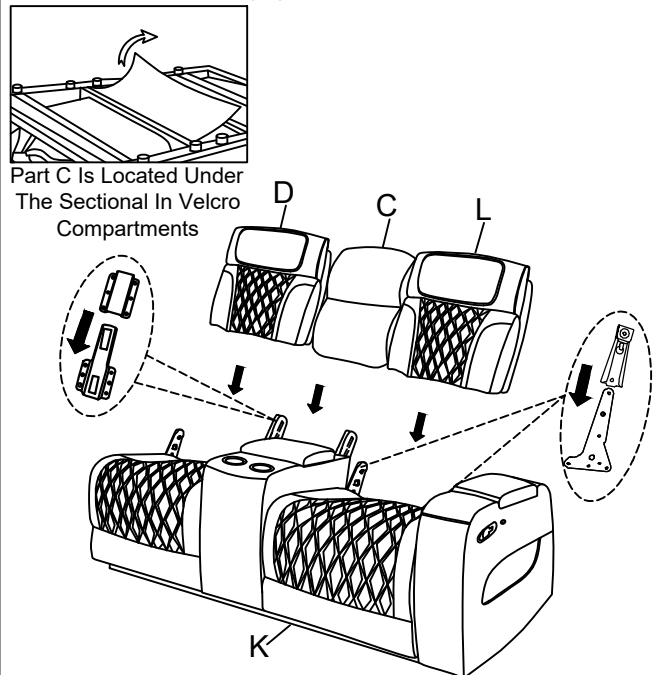

Thank you for purchasing this quality product. Be sure to check all packing material carefully for small parts that may have come loose inside the carton during shipment

U8611 IS PACKED IN 3 CASES

CARTON	DISIGNATION	PART	HARDWARE
U8611 - LAF	LAF MANUAL CONSOLE RECLINING LOVESEAT LED AND STORAGE ARM		B x 1PC C x 1PC D x 1PC M x 1PC
U8611 - RAF	RAF MANUAL CONSOLE RECLINING LOVESEAT LED AND STORAGE ARM		L x 1PC C x 1PC D x 1PC M x 1PC
U8611 - WEDGE	WEDGE		G x 1PC H x 1PC

ASSEMBLY INSTRUCTIONS

Model: U8611

Description: LAF / RAF Manual Console Reclining
Loveseat With Led And Storage Arm & Wedge.

Thank you for purchasing this quality product. Be sure to check all packing material carefully for small parts that may have come loose inside the carton during shipment

Step 1: Attach Left Back Rest (B), Console Back Rest (C) And Back Rest (D) into the seat (A), as shown below.

Step 2: Attach Right Back Rest (L), Console Back Rest (C) And Back Rest (D) into the seat (K), as shown below.

Step 3: Attach Backrest (G) (H) into the seat (E), as shown below.

ASSEMBLY INSTRUCTIONS

Model: U8611

Description: LAF / RAF Manual Console Reclining
Loveseat With Led And Storage Arm & Wedge.

Thank you for purchasing this quality product. Be sure to check all packing material carefully for small parts that may have come loose inside the carton during shipment